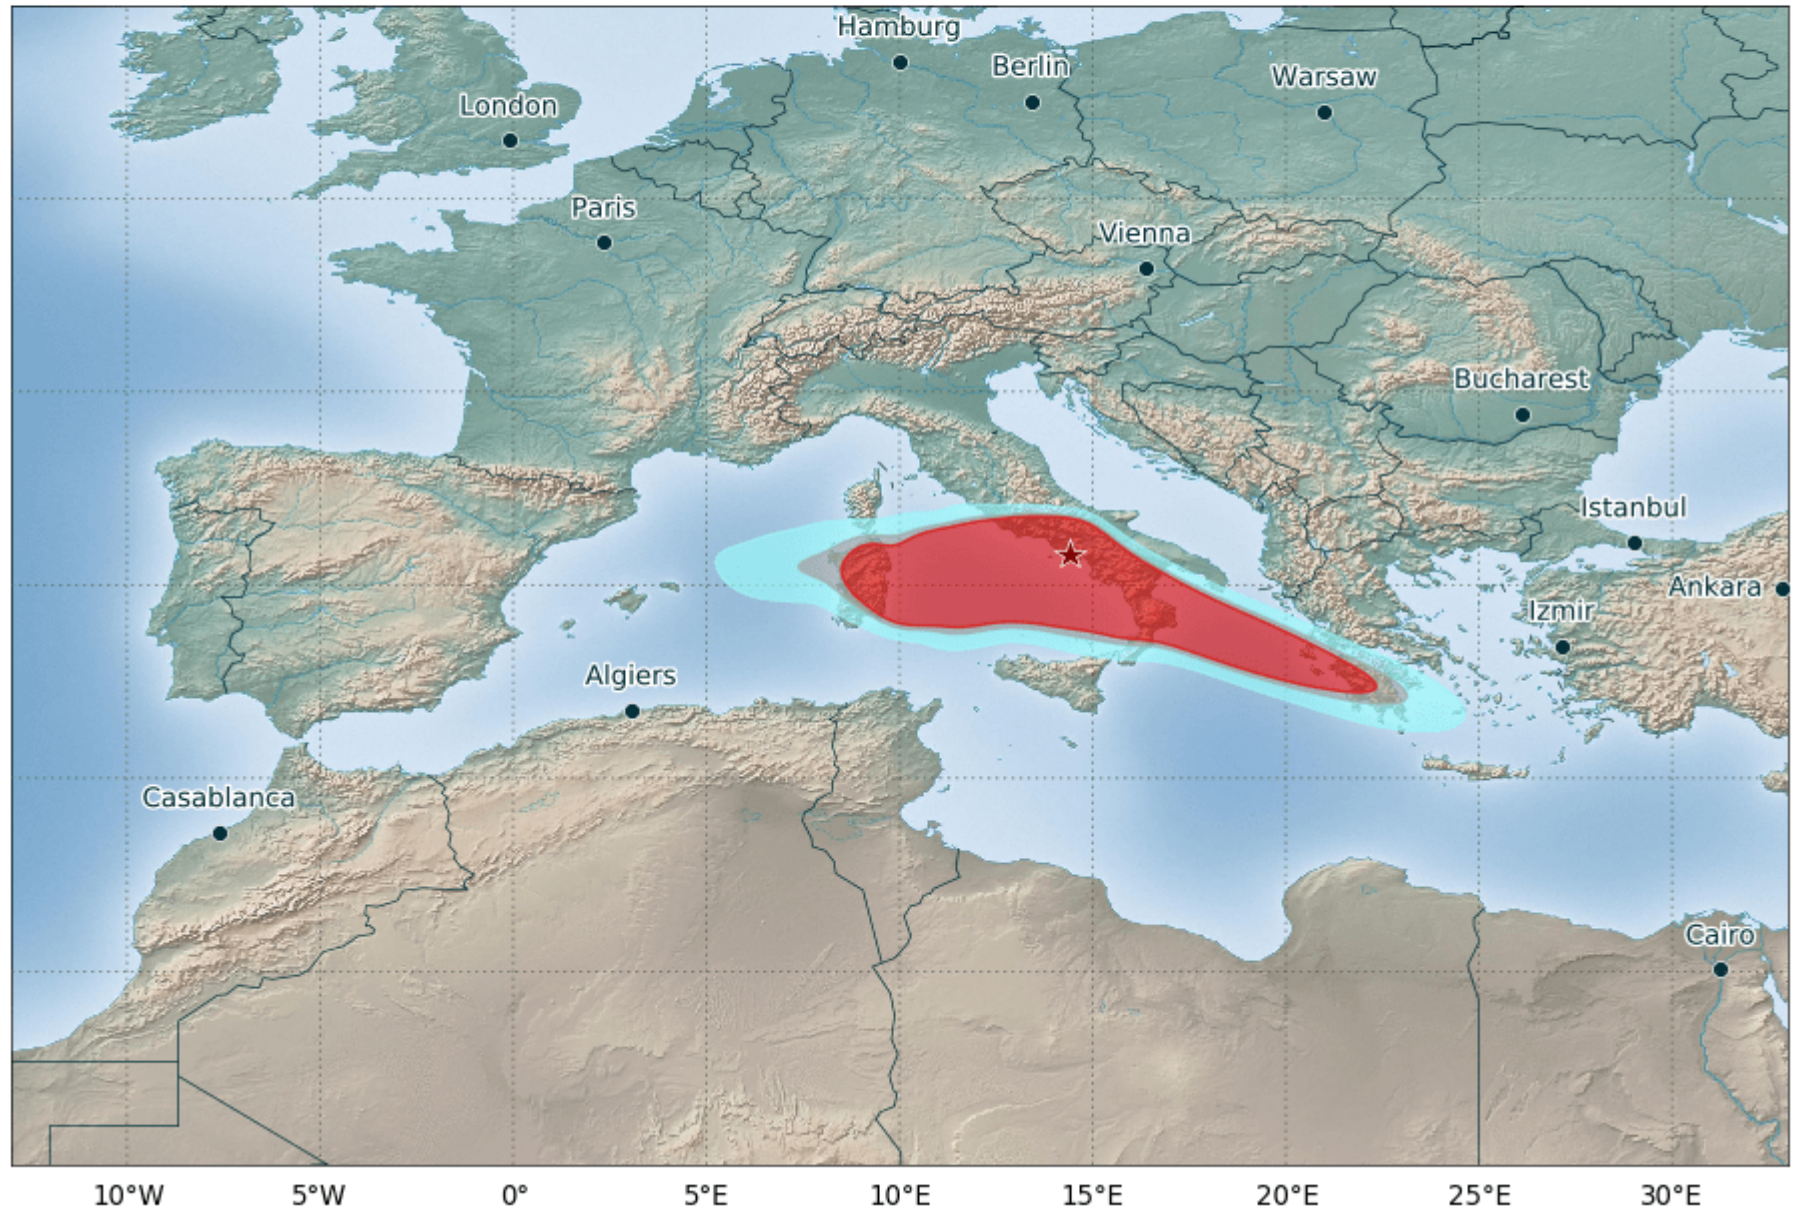

VOLCITA2019 - ash concentration from FL350 to FL550

valid from 2019/11/19 00:00 UTC to 2019/11/19 06:00 UTC

EXERCISE !!! EXERCISE !!! EXERCISE !!!

This is a guidance product, supplemental to the official VAAC Toulouse Volcanic Ash Advisory and Volcanic Ash Graphic products.

All concentrations are subject to a level of uncertainty relative to errors in the estimation of the eruption strength.

low medium high

VOLCITA2019 - ash concentration from FL350 to FL550

valid from 2019/11/19 06:00 UTC to 2019/11/19 12:00 UTC