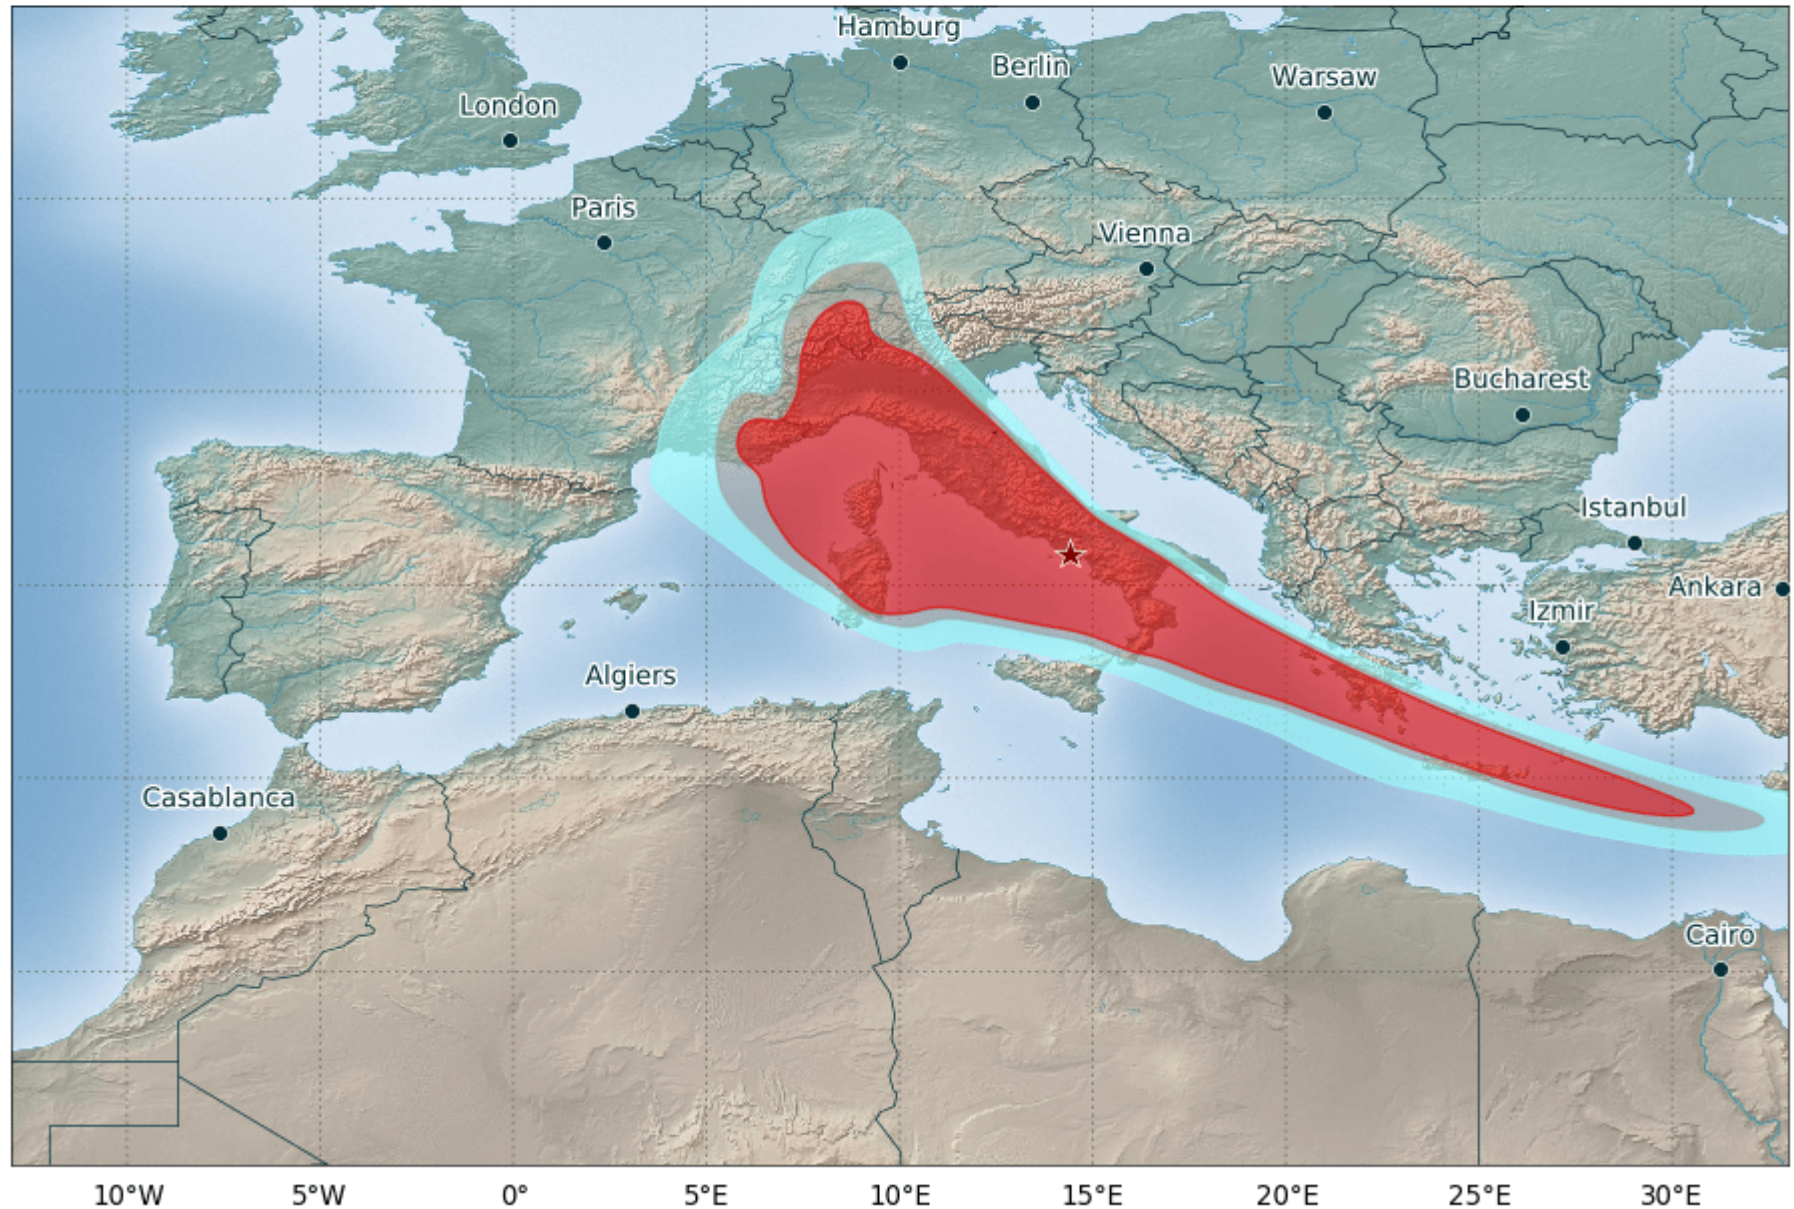

low medium high

VOLCITA2019 - ash concentration from FL350 to FL550

valid from 2019/11/19 12:00 UTC to 2019/11/19 18:00 UTC

EXERCISE !!! EXERCISE !!! EXERCISE !!!

This is a guidance product, supplemental to the official VAAC Toulouse Volcanic Ash Advisory and Volcanic Ash Graphic products.

All concentrations are subject to a level of uncertainty relative to errors in the estimation of the eruption strength.

low medium high

VOLCITA2019 - ash concentration from FL350 to FL550

valid from 2019/11/19 18:00 UTC to 2019/11/20 00:00 UTC