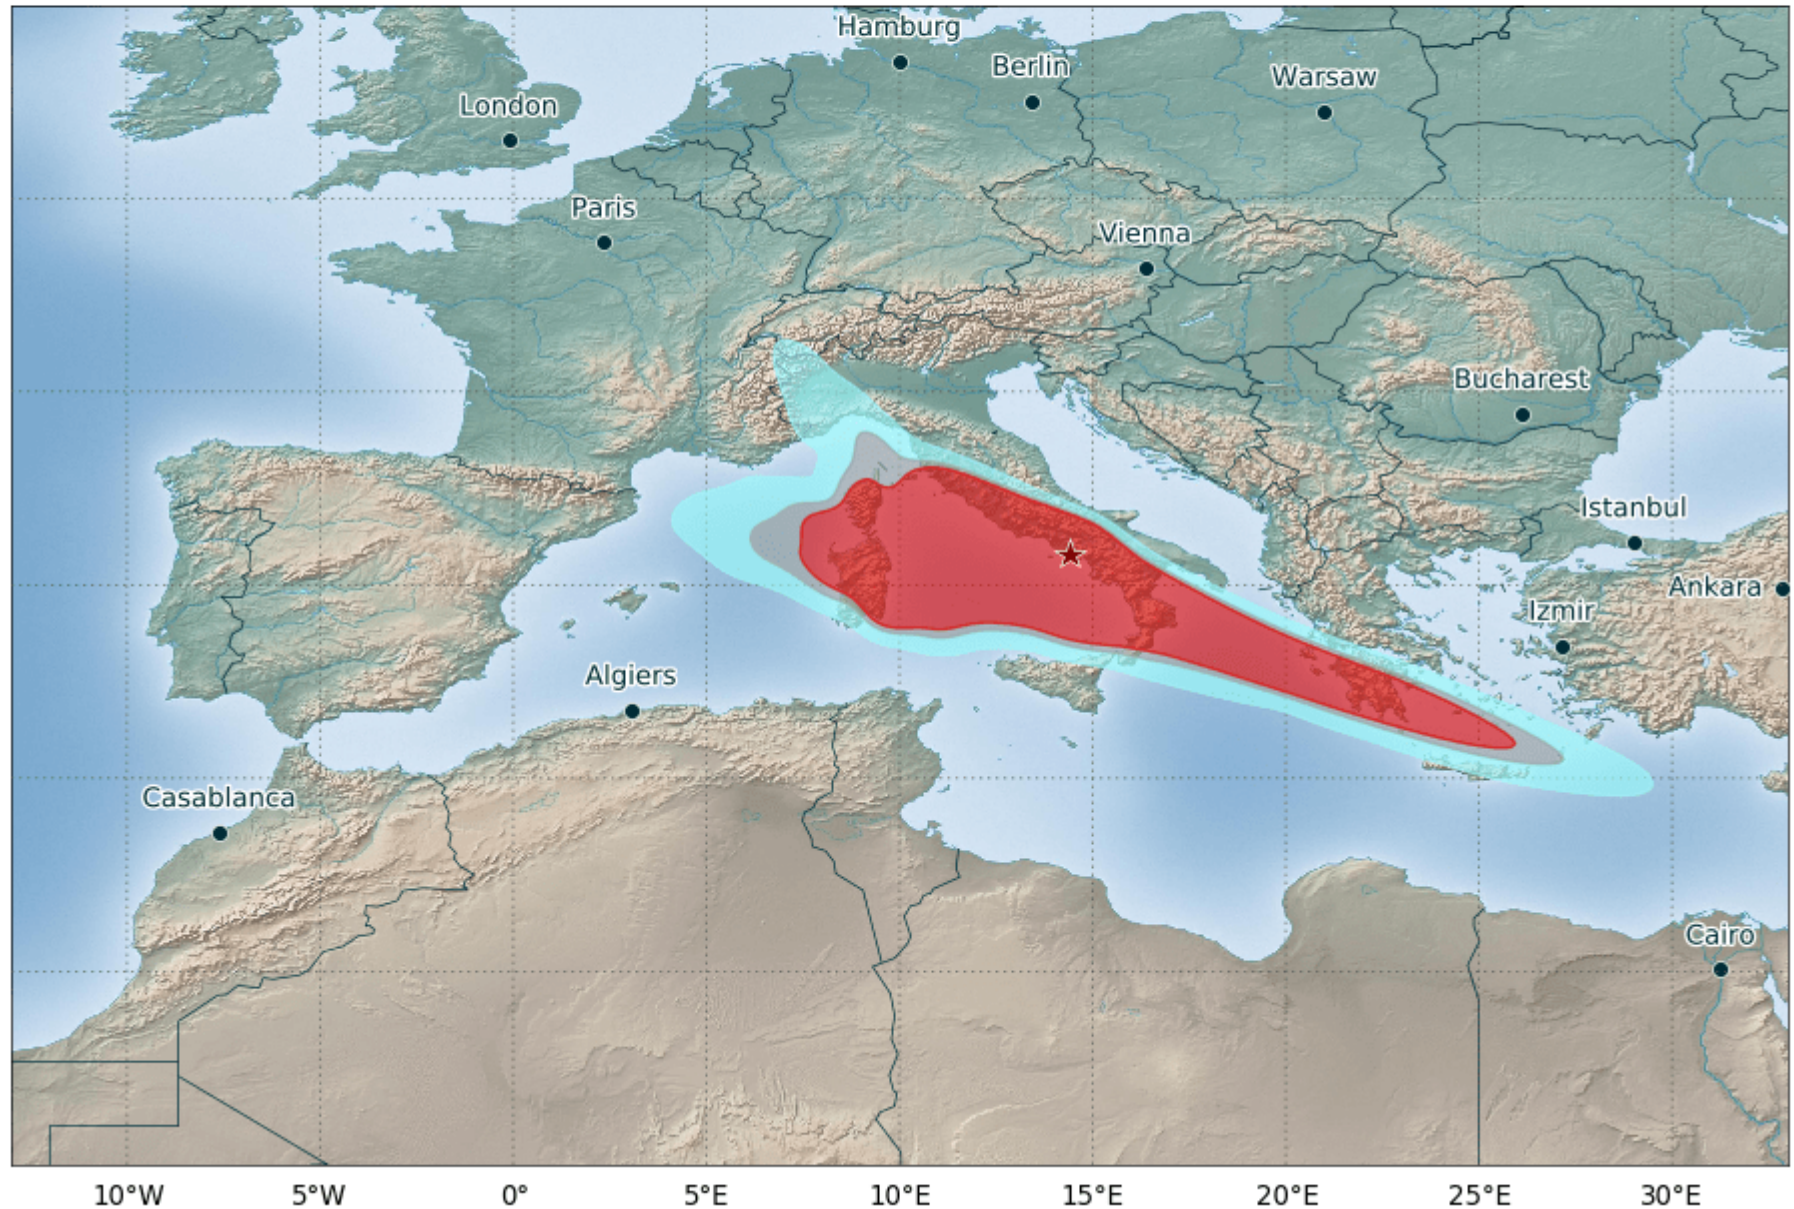

This is a guidance product, supplemental to the official VAAC Toulouse Volcanic Ash Advisory and Volcanic Ash Graphic products.

All concentrations are subject to a level of uncertainty relative to errors in the estimation of the eruption strength.

low medium high