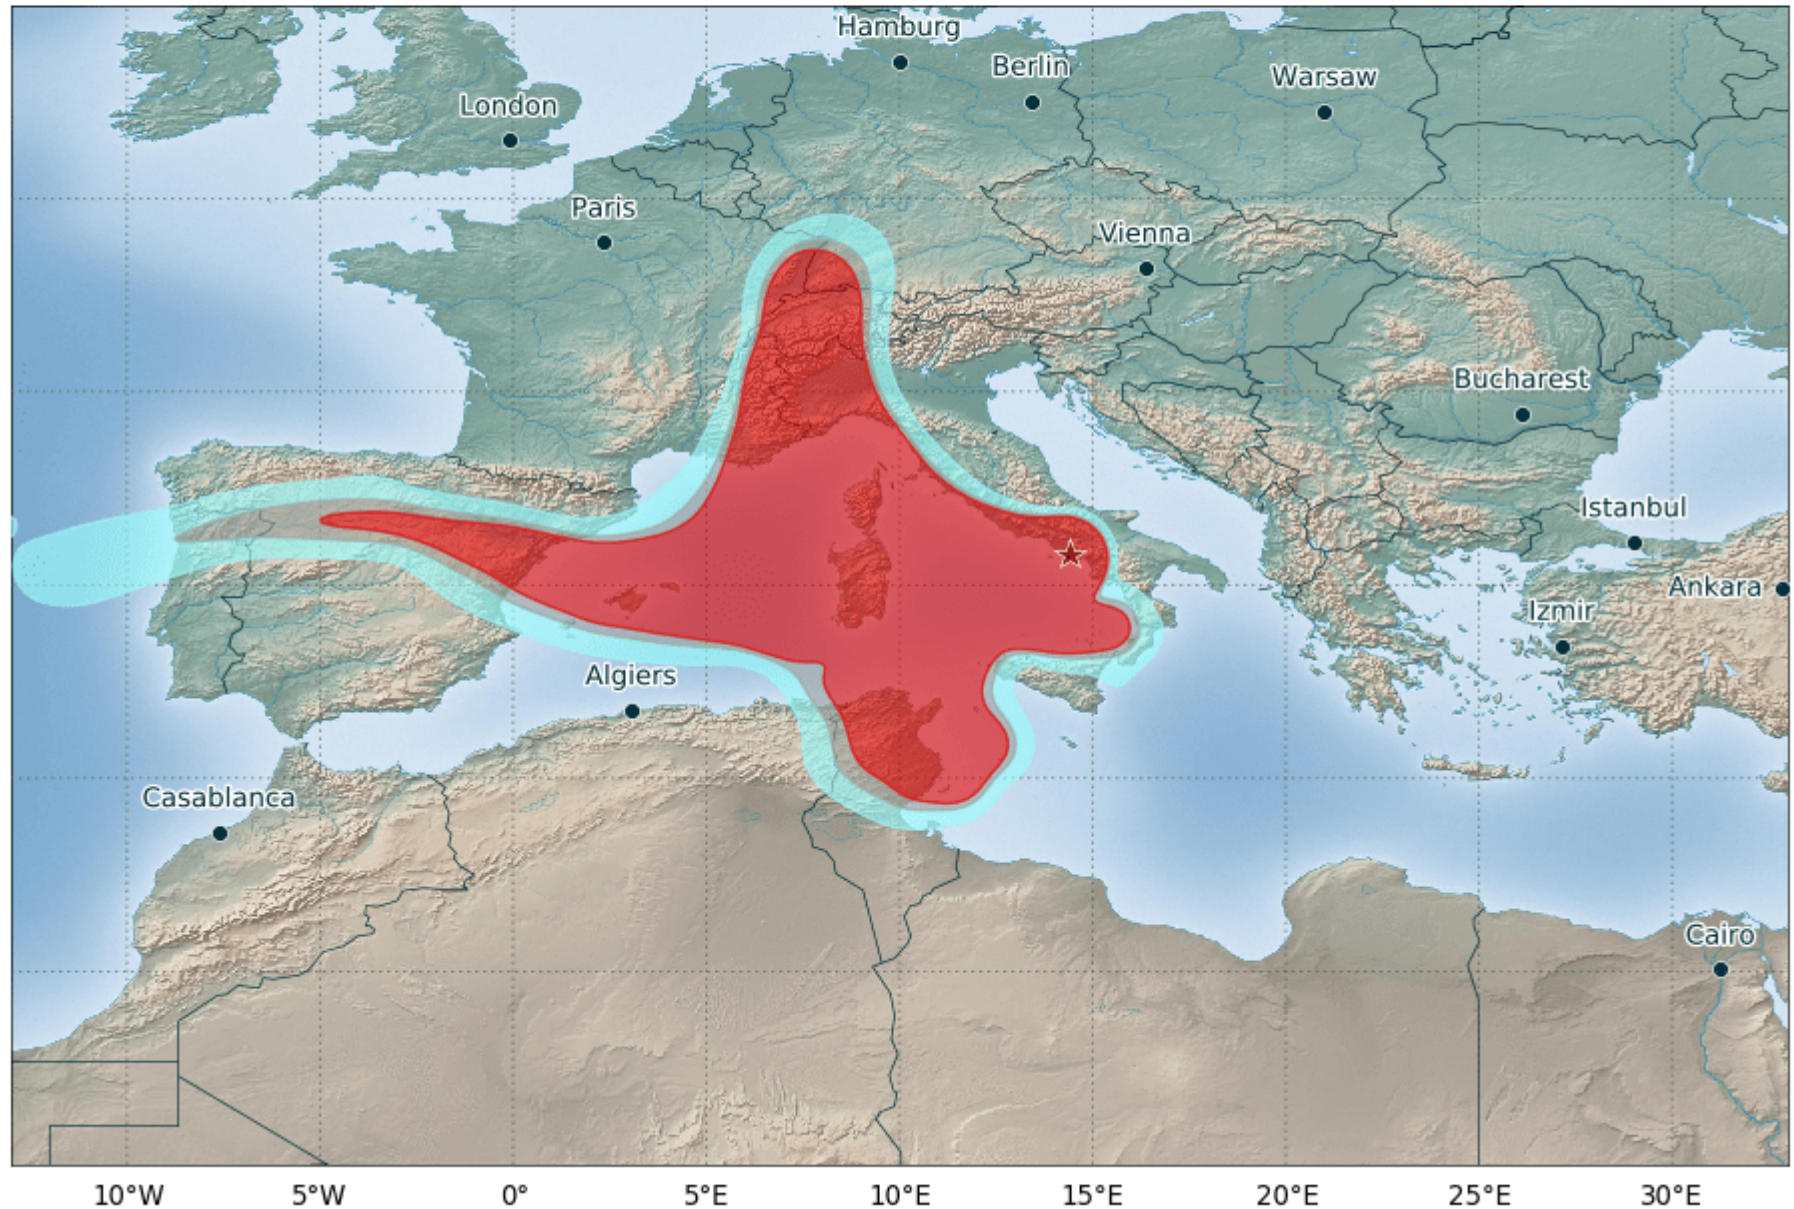

low medium high

VOLCITA2019 - ash concentration from SFC to FL200

valid from 2019/11/19 12:00 UTC to 2019/11/19 18:00 UTC

EXERCISE !!! EXERCISE !!! EXERCISE !!!

This is a guidance product, supplemental to the official VAAC Toulouse Volcanic Ash Advisory and Volcanic Ash Graphic products.

All concentrations are subject to a level of uncertainty relative to errors in the estimation of the eruption strength.

low medium high

VOLCITA2019 - ash concentration from SFC to FL200

valid from 2019/11/19 18:00 UTC to 2019/11/20 00:00 UTC