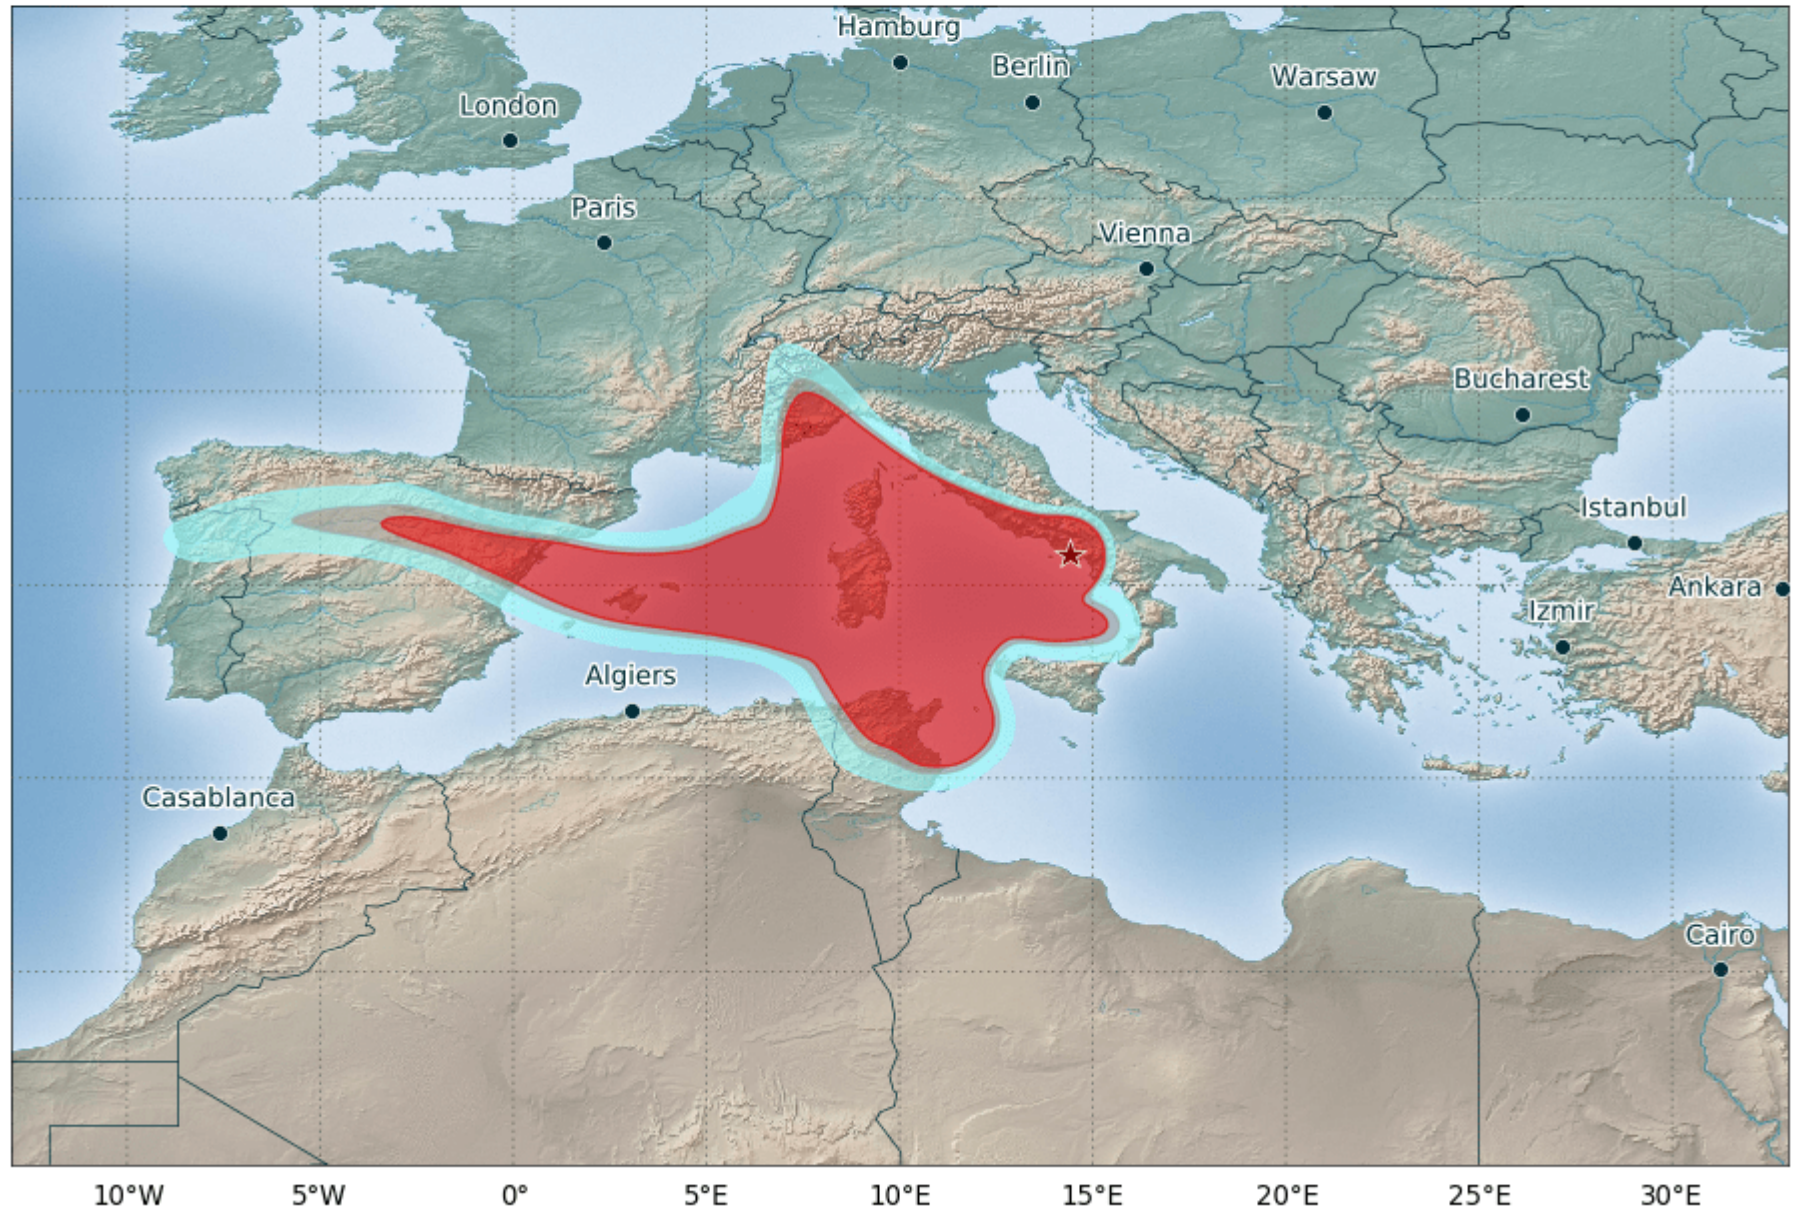

VOLCITA2019 - ash concentration from SFC to FL200

valid from 2019/11/19 00:00 UTC to 2019/11/19 06:00 UTC

EXERCISE !!! EXERCISE !!! EXERCISE !!!

This is a guidance product, supplemental to the official VAAC Toulouse Volcanic Ash Advisory and Volcanic Ash Graphic products.

All concentrations are subject to a level of uncertainty relative to errors in the estimation of the eruption strength.

low medium high

VOLCITA2019 - ash concentration from SFC to FL200

valid from 2019/11/19 06:00 UTC to 2019/11/19 12:00 UTC

low medium high

VOLCITA2019 - ash concentration from SFC to FL200

valid from 2019/11/19 12:00 UTC to 2019/11/19 18:00 UTC

EXERCISE !!! EXERCISE !!! EXERCISE !!!

This is a guidance product, supplemental to the official VAAC Toulouse Volcanic Ash Advisory and Volcanic Ash Graphic products.