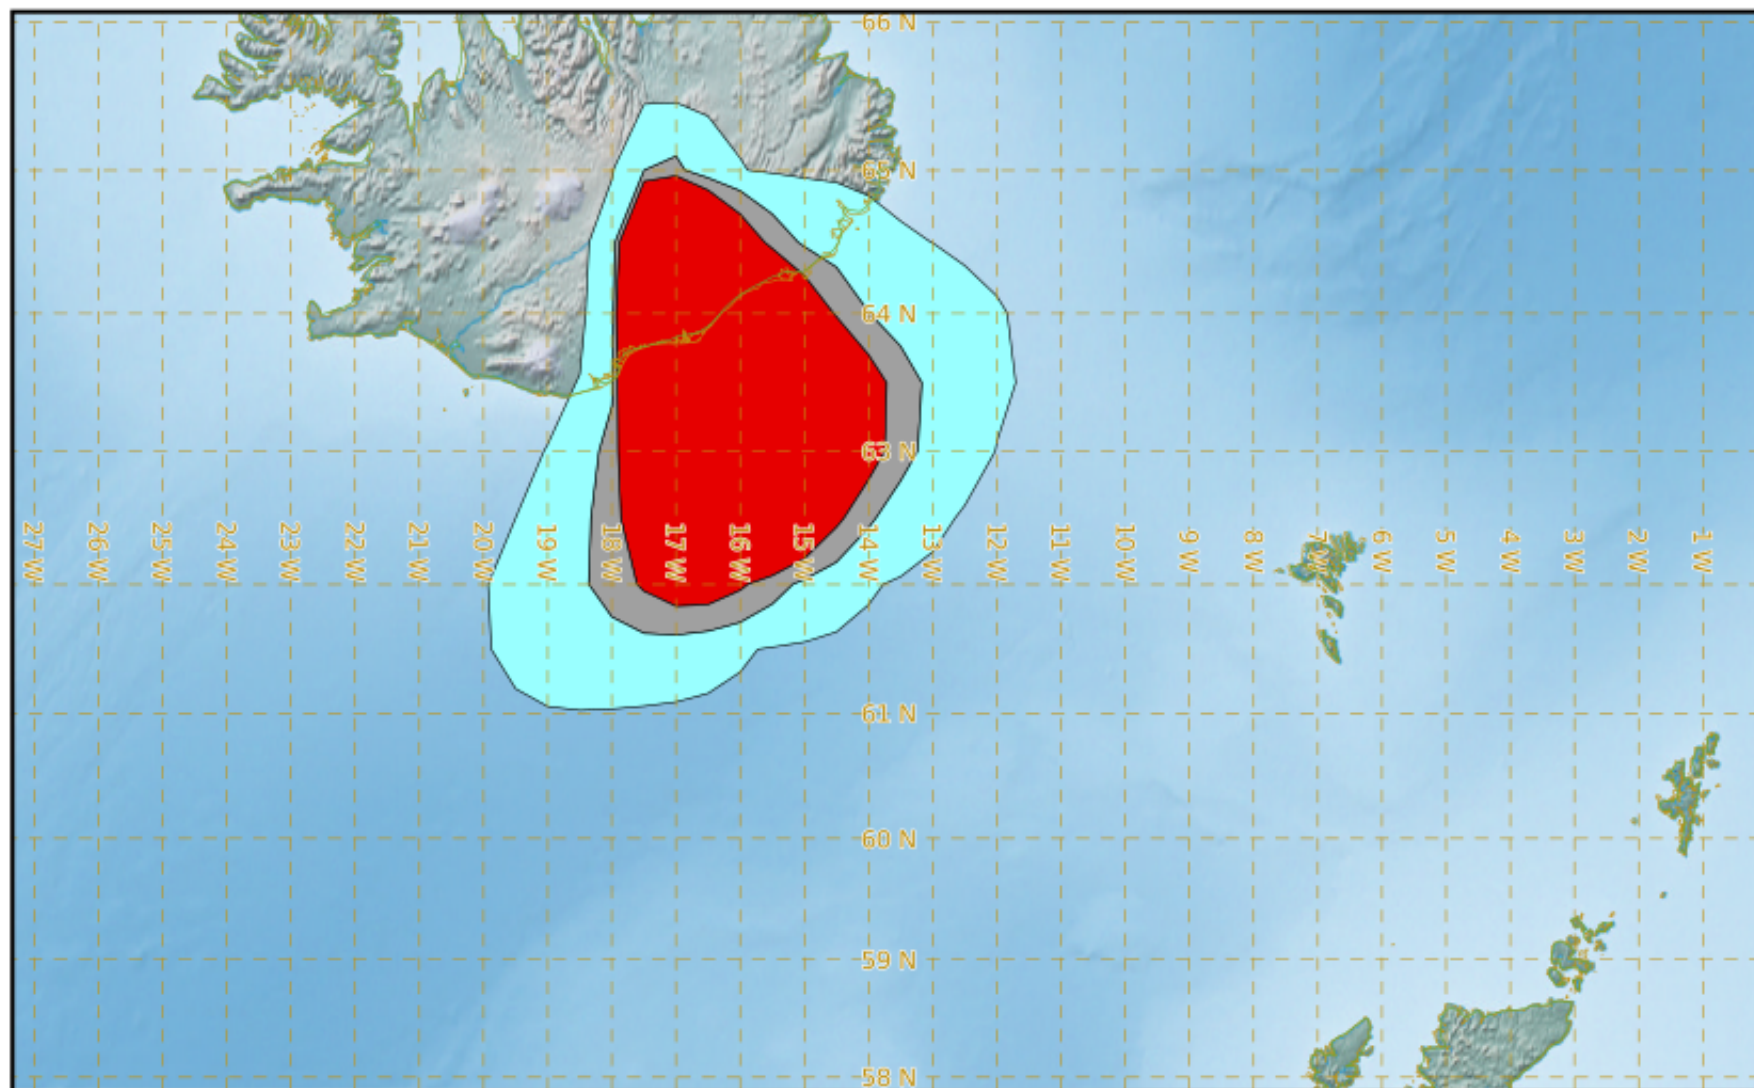

VAAC TOULOUSE

GRIMSVOTN

Modelled Ash Concentration from FL200 to FL350 valid from 09/07/2020 09h00 UTC to 09/07/2020 15h00 UTC

This is a guidance product, supplemental to the official VAAC Toulouse Volcanic Ash Advisory and Volcanic Ash Graphic products.

VAAC TOULOUSE

GRIMSVOTN

Modelled Ash Concentration from FL200 to FL350

valid from 09/07/2020 12h00 UTC to 09/07/2020 18h00 UTC

This is a guidance product, supplemental to the official VAAC Toulouse Volcanic Ash Advisory and Volcanic Ash Graphic products.

VAAC TOULOUSE

GRIMSVOTN

Modelled Ash Concentration from FL200 to FL350

valid from 09/07/2020 15h00 UTC to 09/07/2020 21h00 UTC

This is a guidance product, supplemental to the official VAAC Toulouse Volcanic Ash Advisory and Volcanic Ash Graphic products.