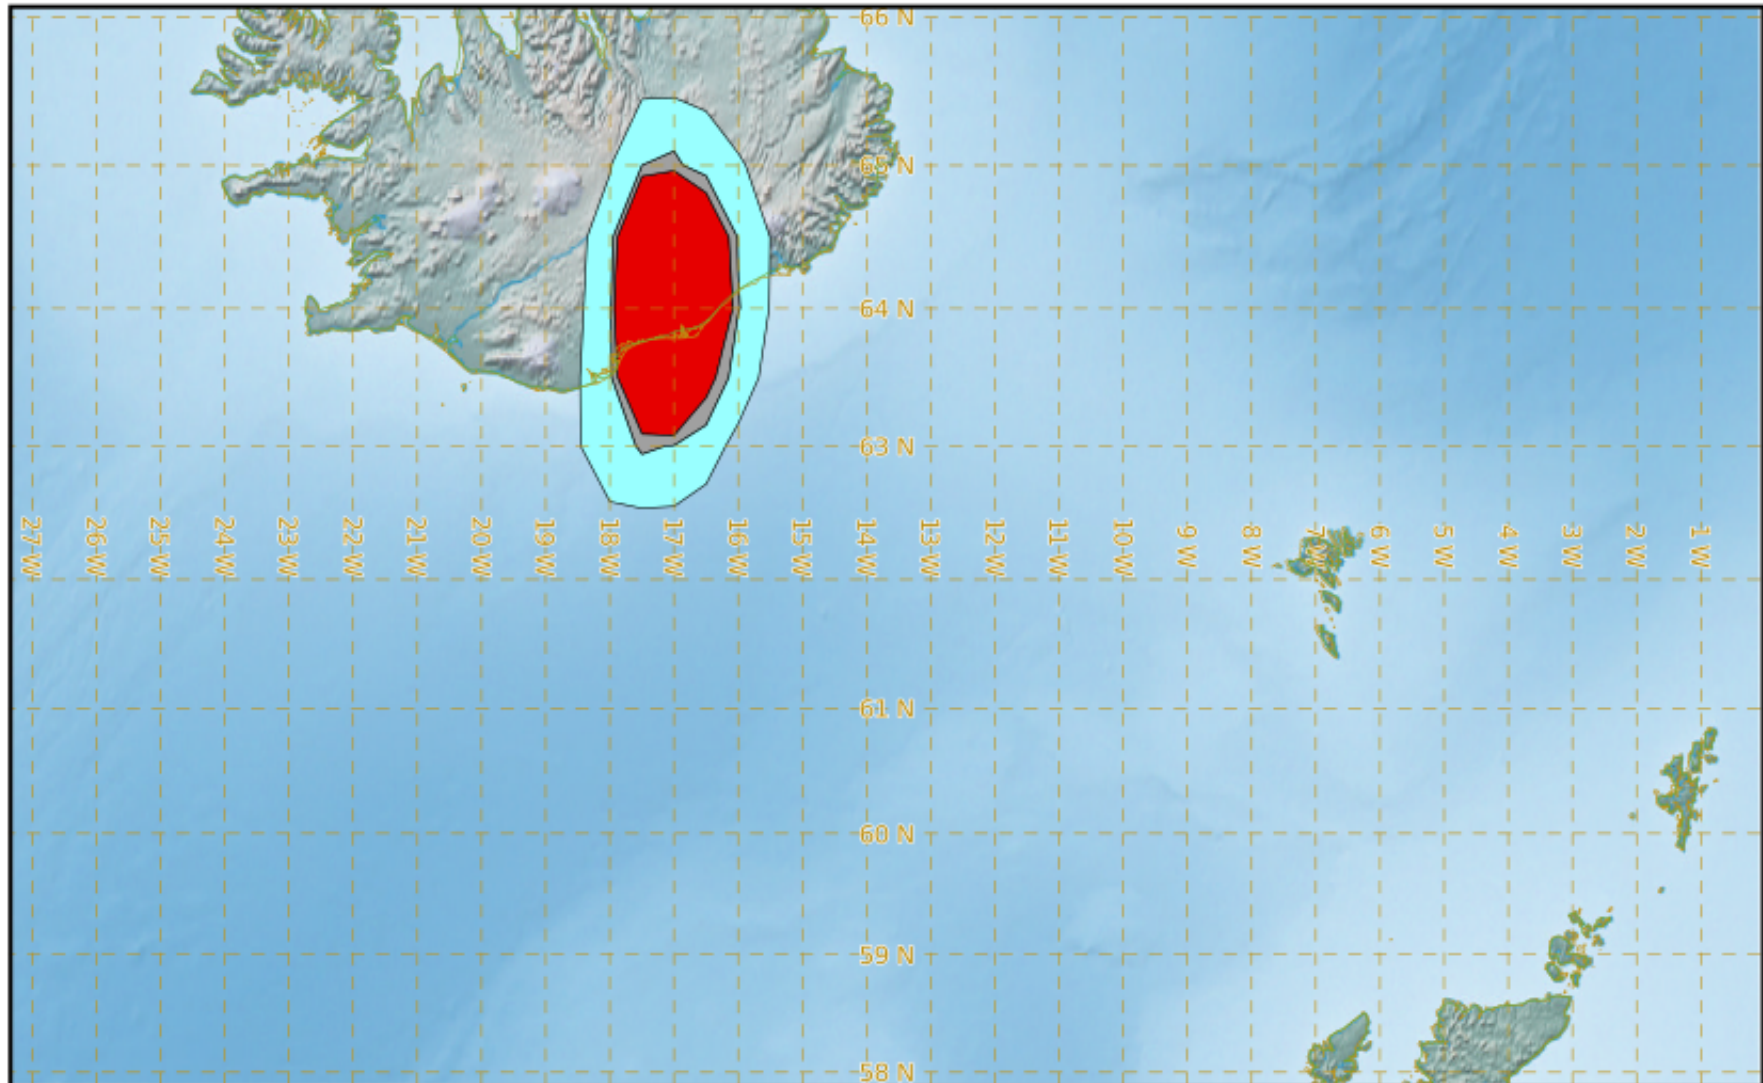

GRIMSVOTN

Modelled Ash Concentration from FL200 to FL350

valid from 09/07/2020 07h00 UTC to 09/07/2020 13h00 UTC

This is a guidance product, supplemental to the official VAAC Toulouse Volcanic Ash Advisory and Volcanic Ash Graphic products.

VAAC TOULOUSE

GRIMSVOTN

Modelled Ash Concentration from FL200 to FL350 valid from 09/07/2020 09h00 UTC to 09/07/2020 15h00 UTC

This is a guidance product, supplemental to the official VAAC Toulouse Volcanic Ash Advisory and Volcanic Ash Graphic products.