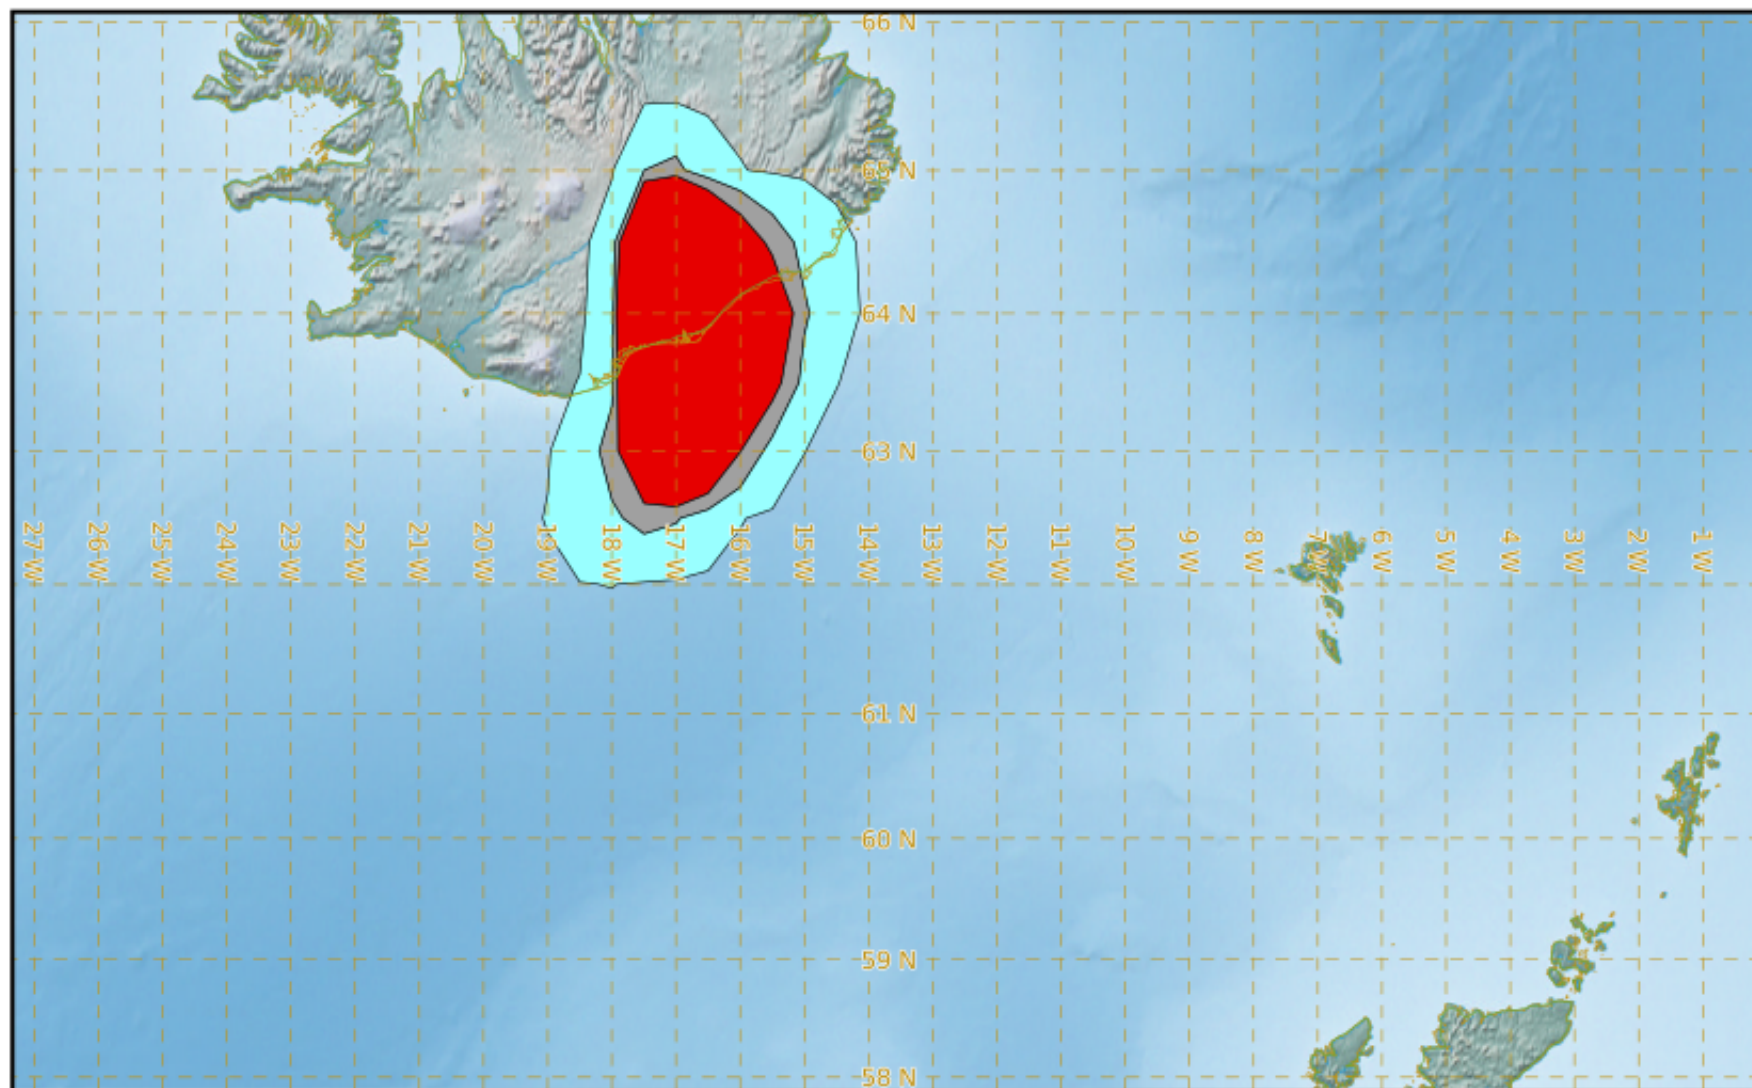

VAAC TOULOUSE

GRIMSVOTN

Modelled Ash Concentration from FL200 to FL350 valid from 09/07/2020 09h00 UTC to 09/07/2020 15h00 UTC

This is a guidance product, supplemental to the official VAAC Toulouse Volcanic Ash Advisory and Volcanic Ash Graphic products.

VAAC TOULOUSE

GRIMSVOTN

Modelled Ash Concentration from FL200 to FL350

valid from 09/07/2020 12h00 UTC to 09/07/2020 18h00 UTC

This is a guidance product, supplemental to the official VAAC Toulouse Volcanic Ash Advisory and Volcanic Ash Graphic products.