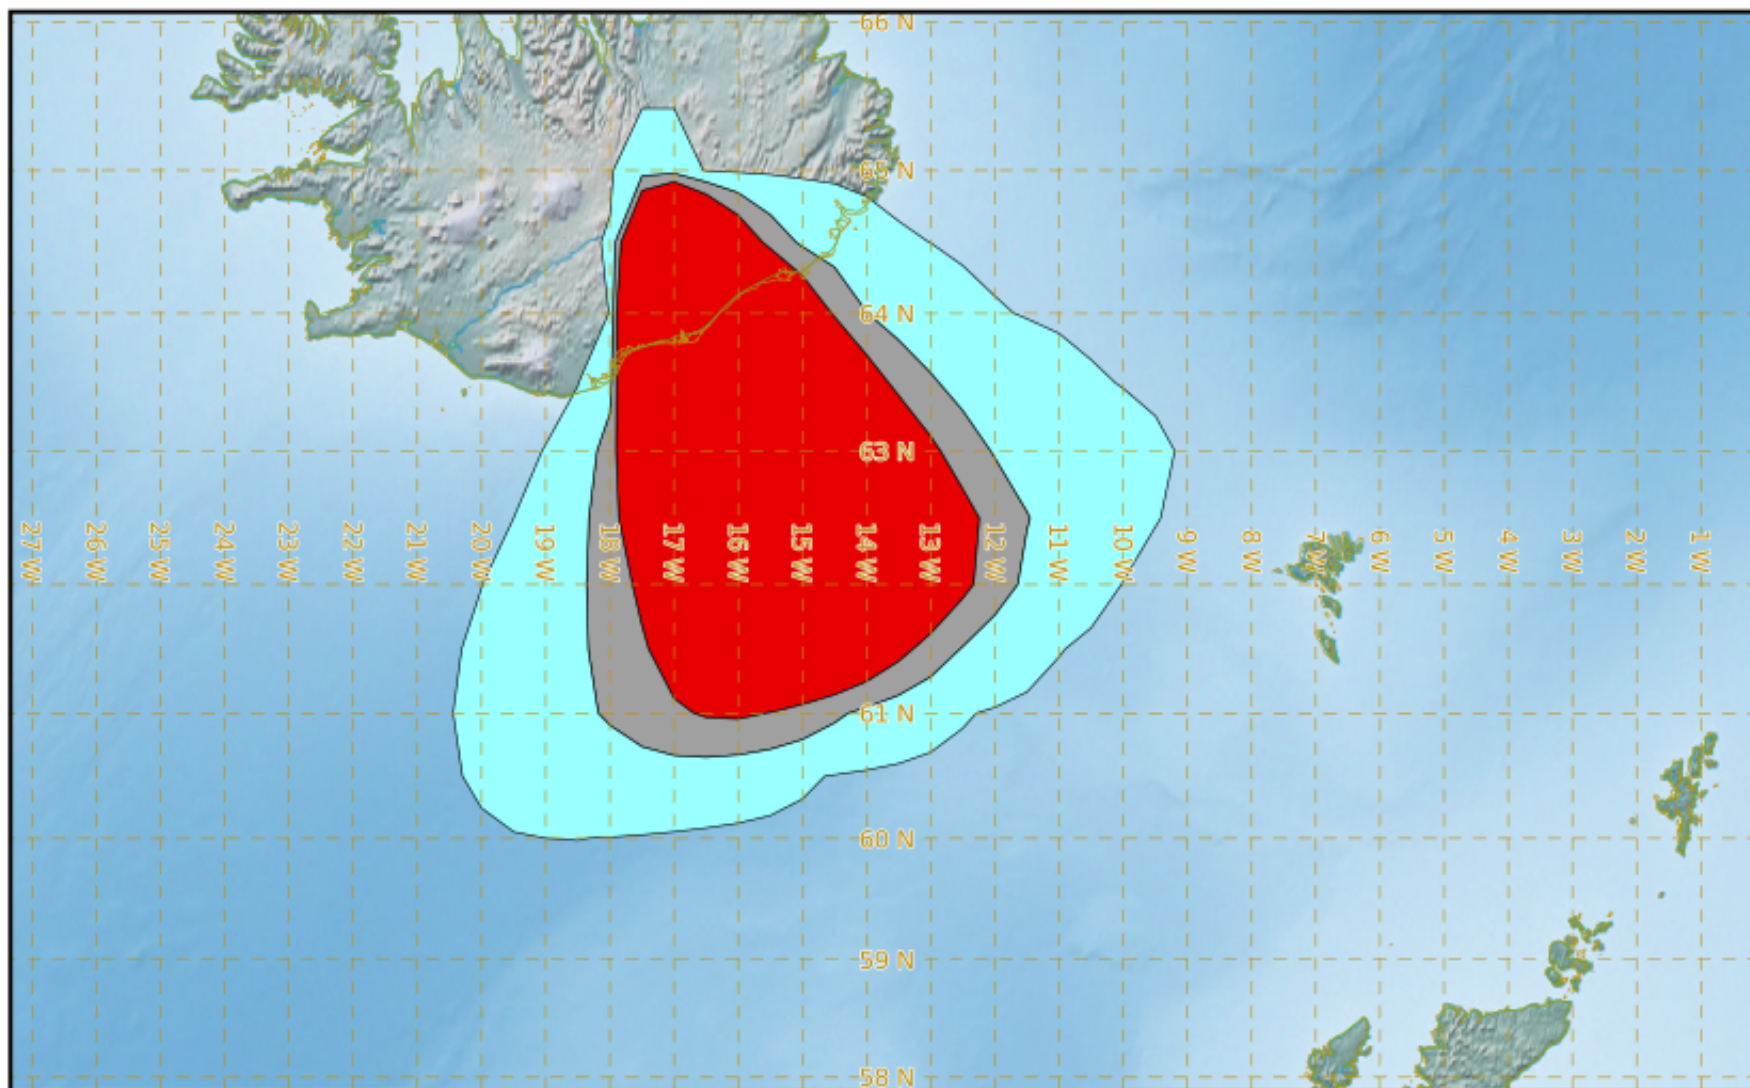

GRIMSVOTN

Modelled Ash Concentration from FL200 to FL350

valid from 09/07/2020 15h00 UTC to 09/07/2020 21h00 UTC

This is a guidance product, supplemental to the official VAAC Toulouse Volcanic Ash Advisory and Volcanic Ash Graphic products.

VAAC TOULOUSE