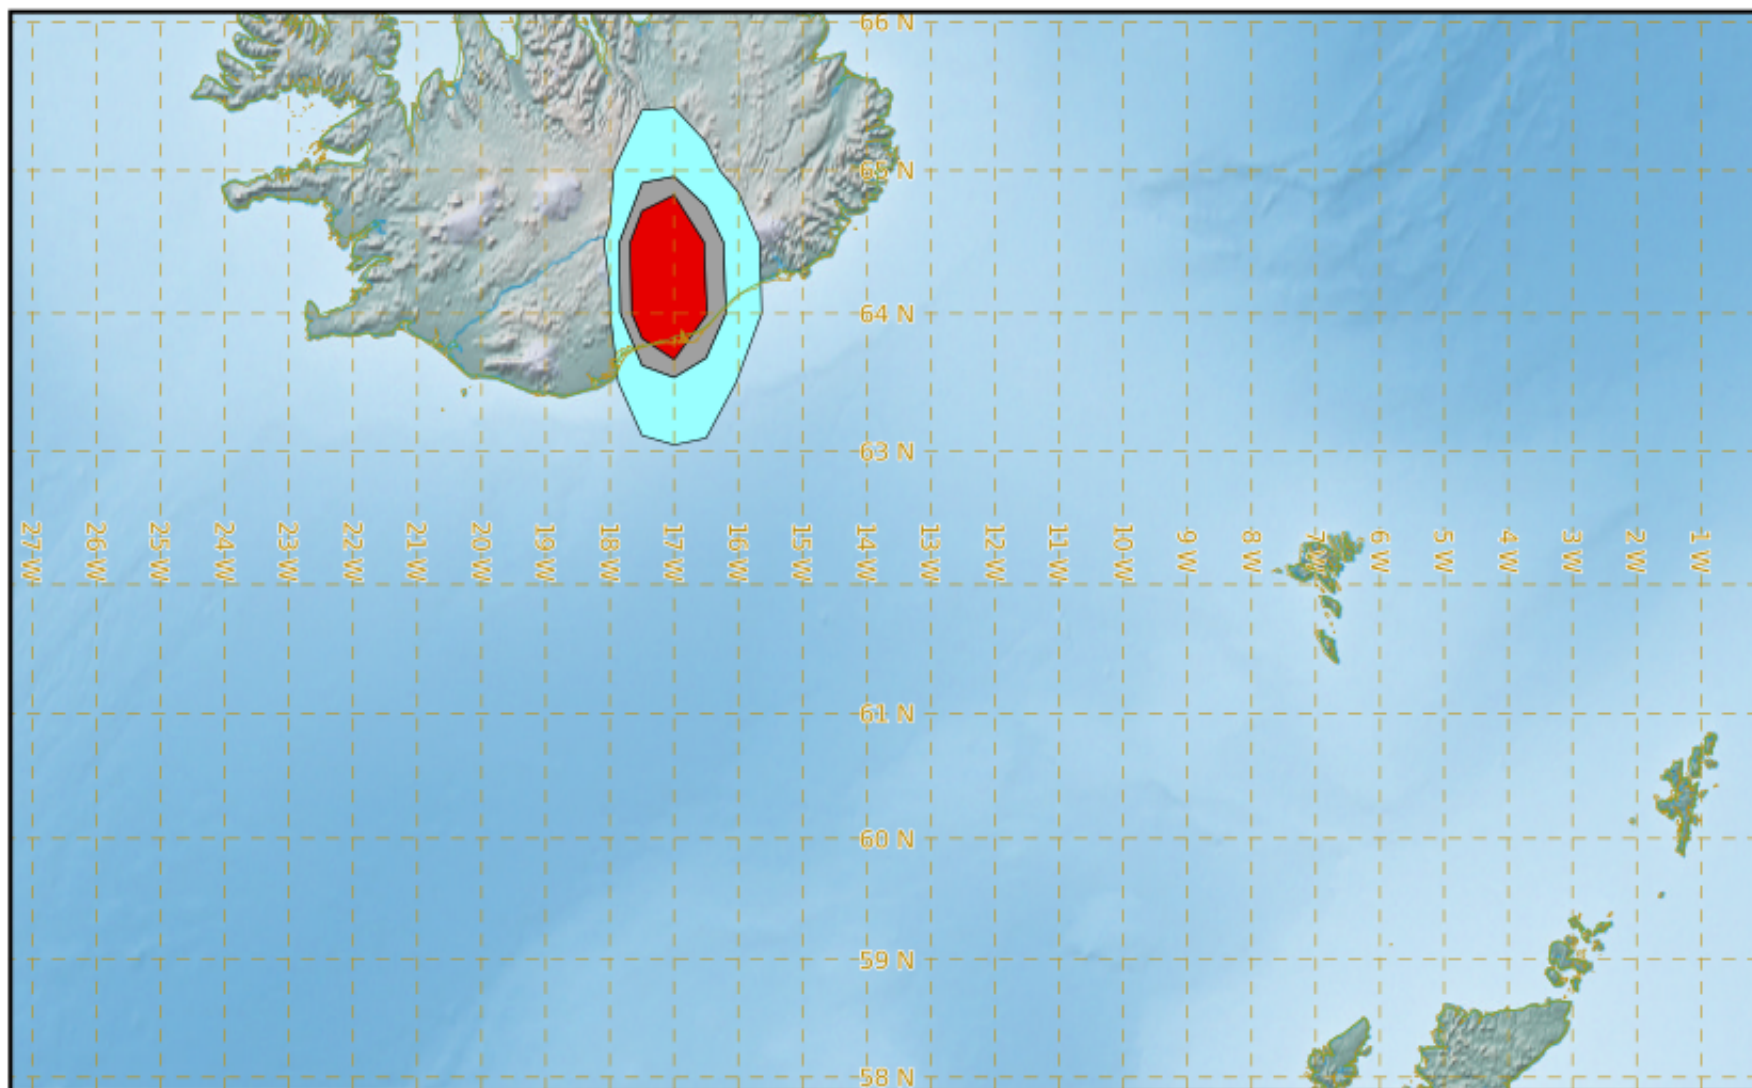

GRIMSVOTN

Modelled Ash Concentration from FL350 to FL550 valid from 09/07/2020 07h00 UTC to 09/07/2020 13h00 UTC

This is a guidance product, supplemental to the official VAAC Toulouse Volcanic Ash Advisory and Volcanic Ash Graphic products.

VAAC TOULOUSE

GRIMSVOTN

Modelled Ash Concentration from FL350 to FL550

valid from 09/07/2020 09h00 UTC to 09/07/2020 15h00 UTC

This is a guidance product, supplemental to the official VAAC Toulouse Volcanic Ash Advisory and Volcanic Ash Graphic products.

VAAC TOULOUSE

GRIMSVOTN

Modelled Ash Concentration from FL350 to FL550 valid from 09/07/2020 12h00 UTC to 09/07/2020 18h00 UTC

This is a guidance product, supplemental to the official VAAC Toulouse Volcanic Ash Advisory and Volcanic Ash Graphic products.