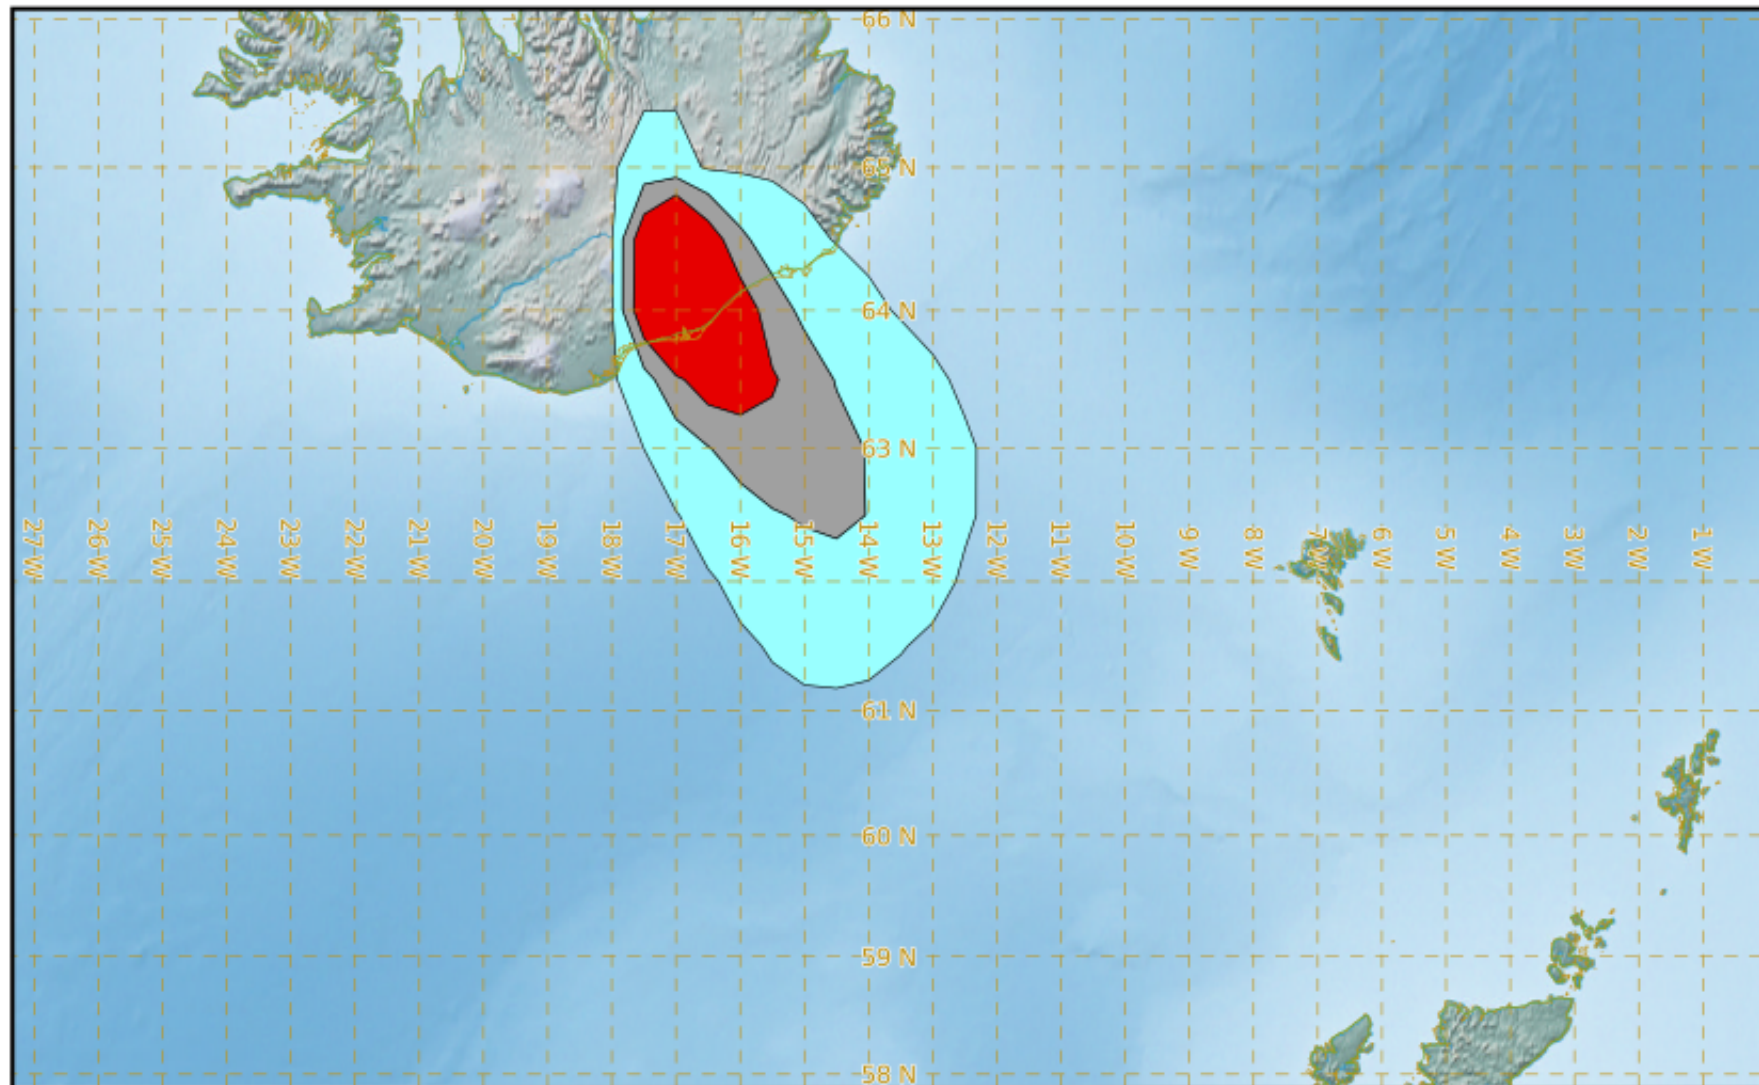

GRIMSVOTN

Modelled Ash Concentration from FL350 to FL550

valid from 09/07/2020 15h00 UTC to 09/07/2020 21h00 UTC

This is a guidance product, supplemental to the official VAAC Toulouse Volcanic Ash Advisory and Volcanic Ash Graphic products.

VAAC TOULOUSE