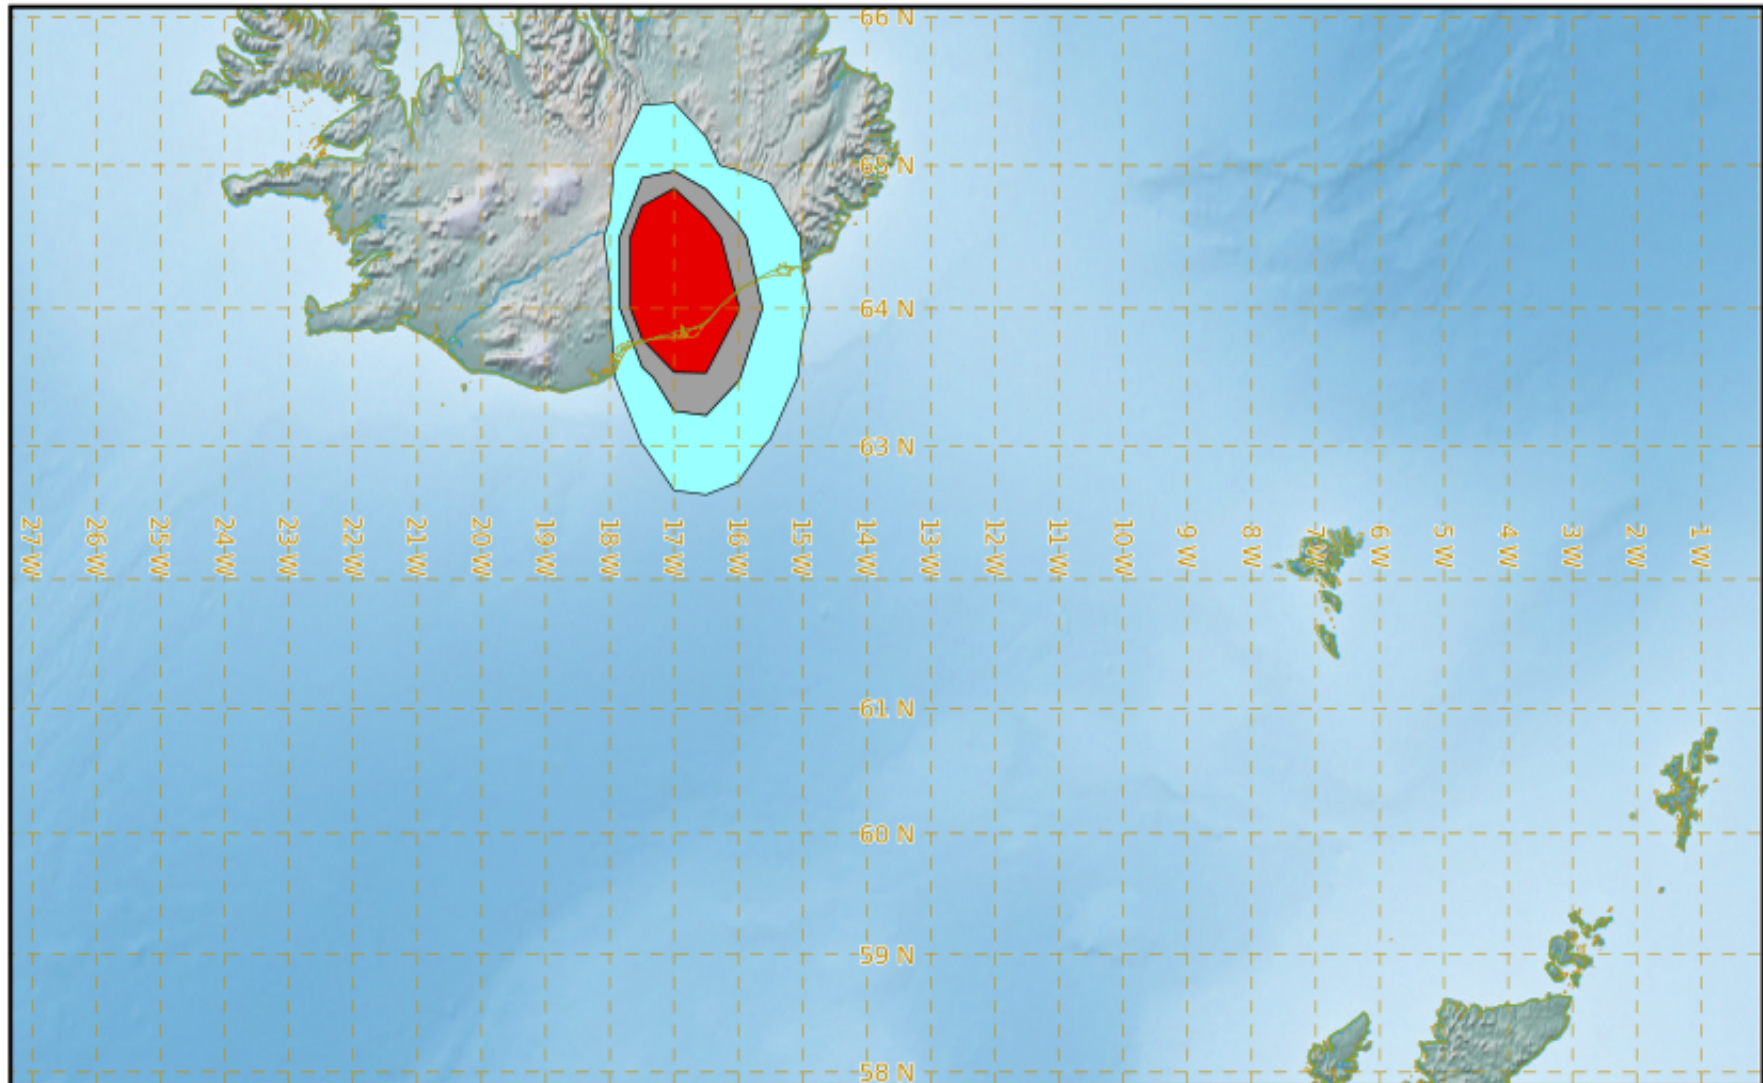

GRIMSVOTN

Modelled Ash Concentration from FL350 to FL550 valid from 09/07/2020 07h00 UTC to 09/07/2020 13h00 UTC

This is a guidance product, supplemental to the official VAAC Toulouse Volcanic Ash Advisory and Volcanic Ash Graphic products.

VAAC TOULOUSE

GRIMSVOTN

Modelled Ash Concentration from FL350 to FL550

valid from 09/07/2020 09h00 UTC to 09/07/2020 15h00 UTC

This is a guidance product, supplemental to the official VAAC Toulouse Volcanic Ash Advisory and Volcanic Ash Graphic products.

VAAC TOULOUSE

GRIMSVOTN

Modelled Ash Concentration from FL350 to FL550 valid from 09/07/2020 12h00 UTC to 09/07/2020 18h00 UTC

This is a guidance product, supplemental to the official VAAC Toulouse Volcanic Ash Advisory and Volcanic Ash Graphic products.