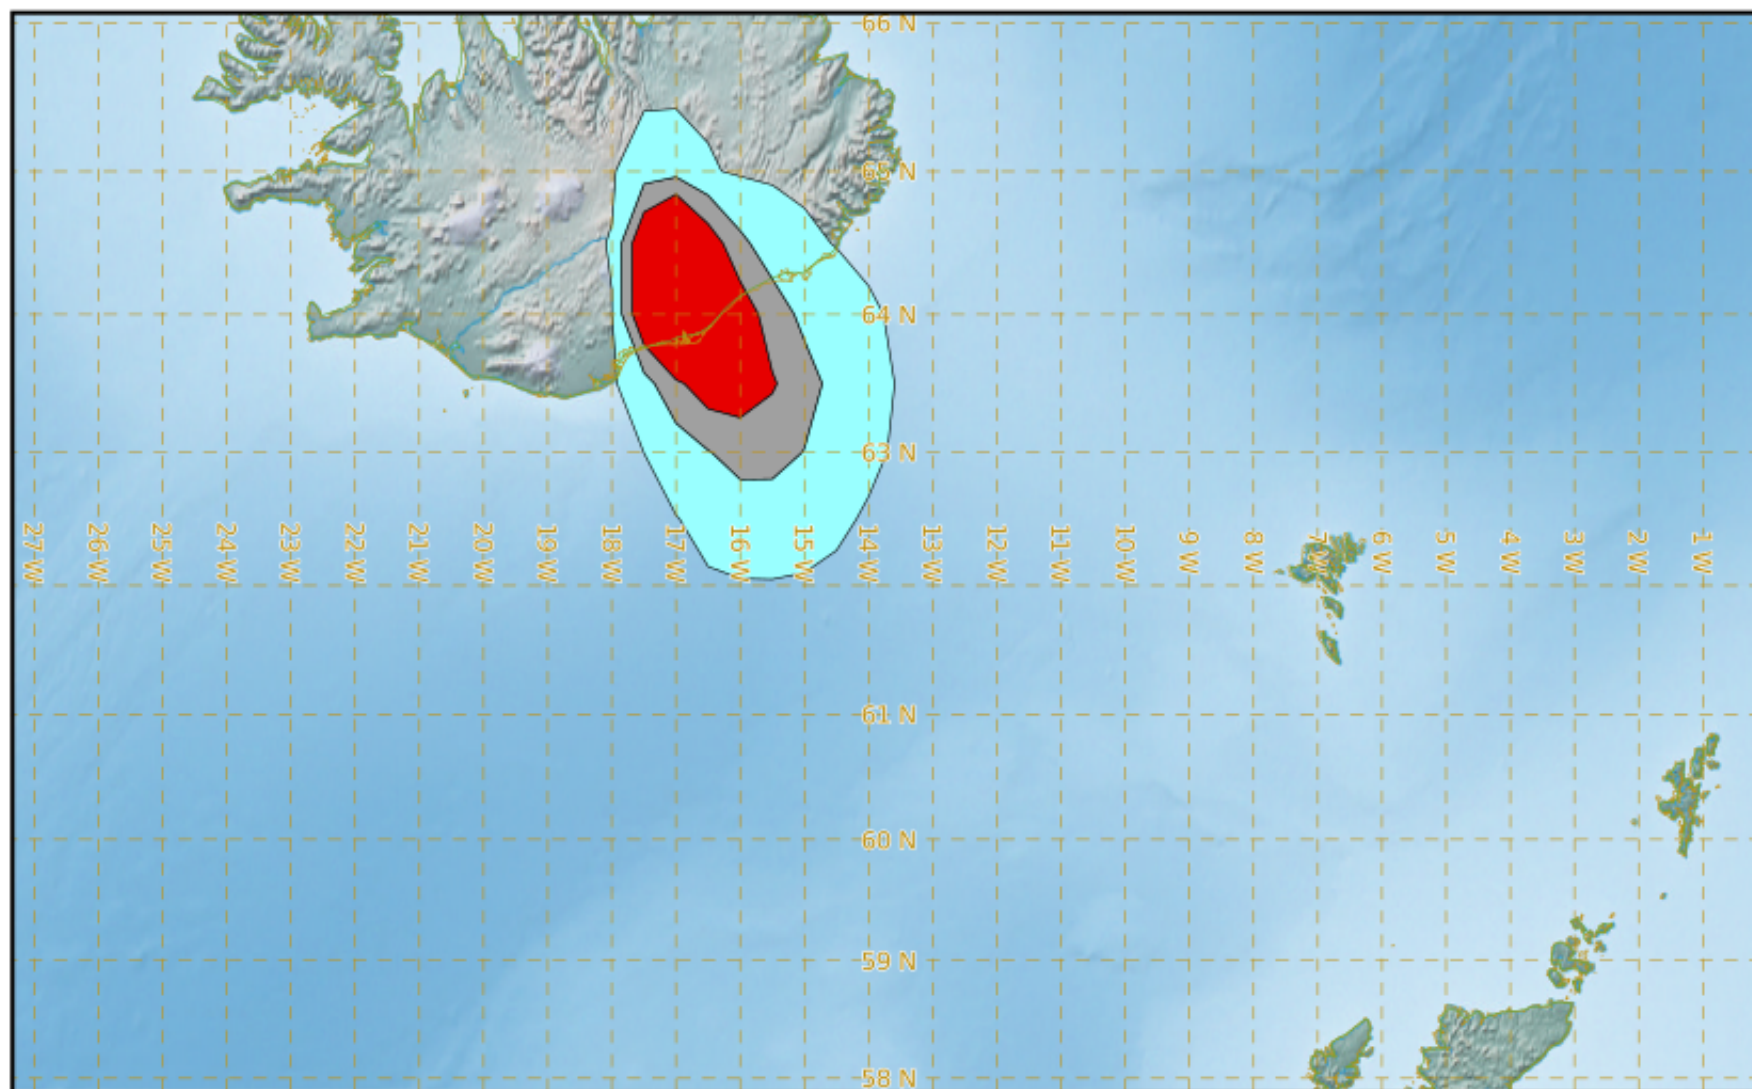

GRIMSVOTN

Modelled Ash Concentration from FL350 to FL550 valid from 09/07/2020 12h00 UTC to 09/07/2020 18h00 UTC

This is a guidance product, supplemental to the official VAAC Toulouse Volcanic Ash Advisory and Volcanic Ash Graphic products.

VAAC TOULOUSE