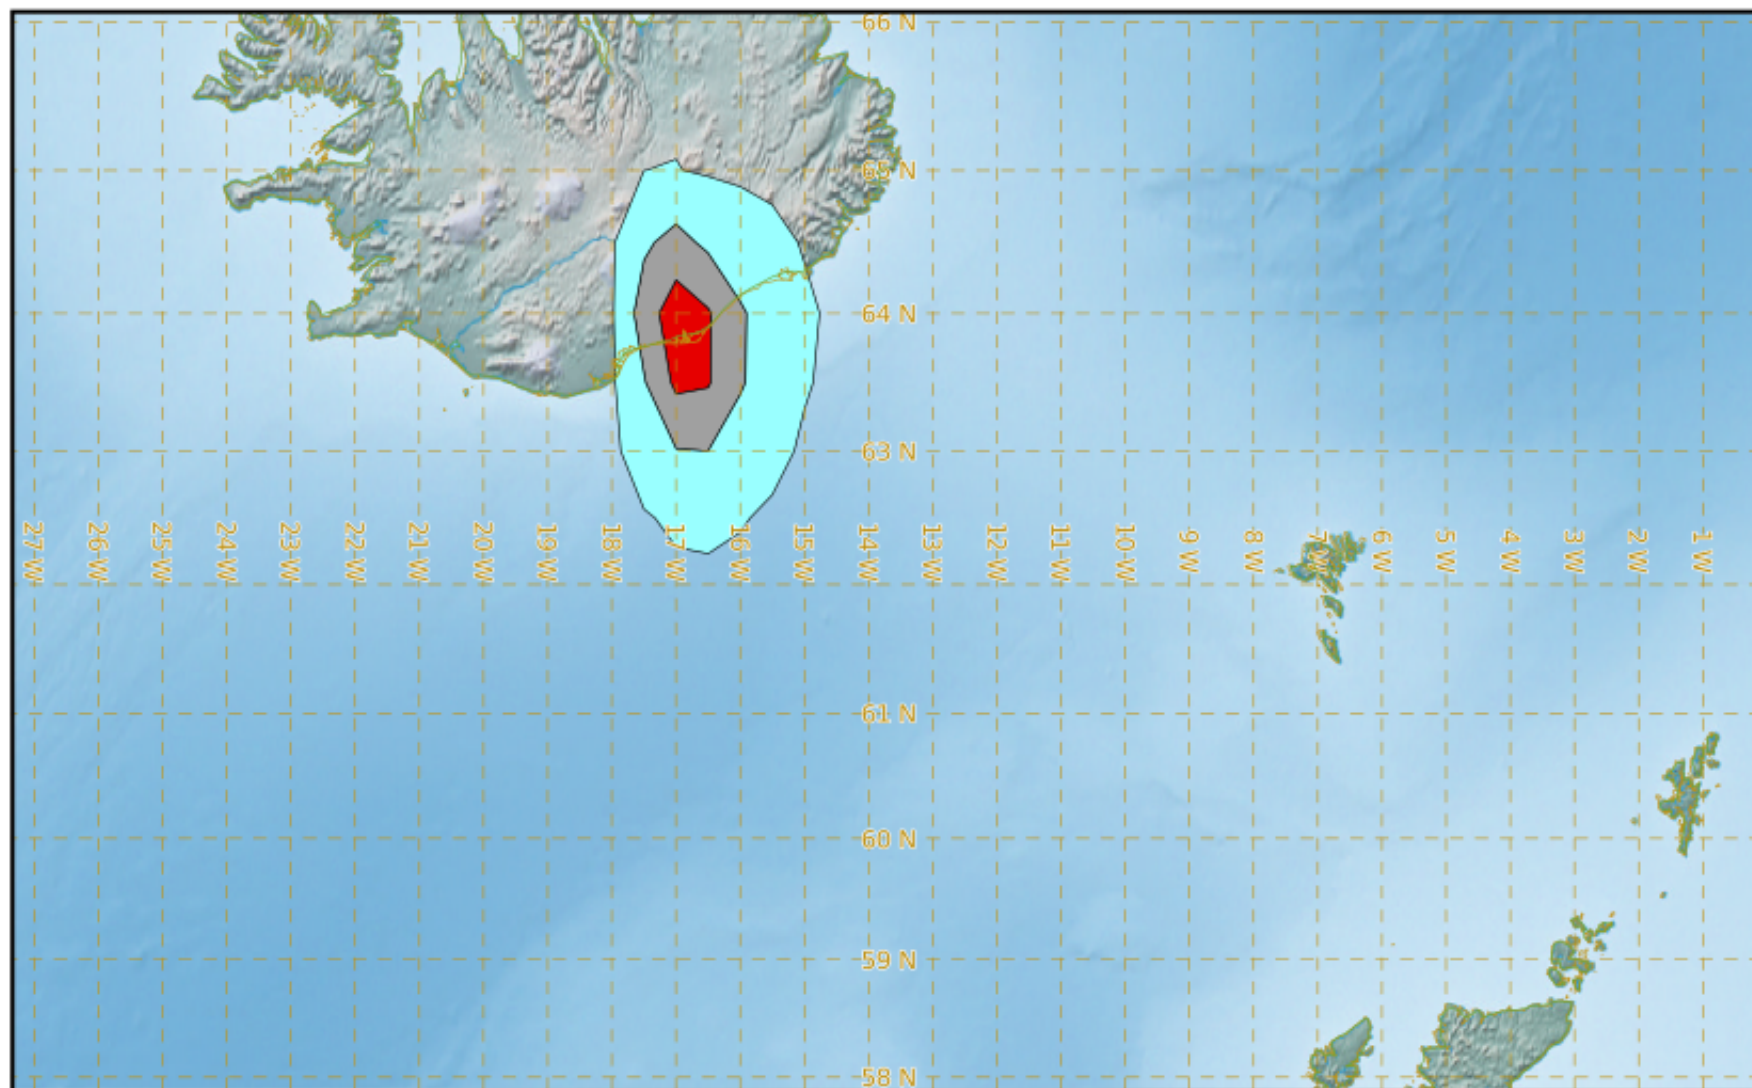

GRIMSVOTN

Modelled Ash Concentration from SFC to FL200 valid from 09/07/2020 09h00 UTC to 09/07/2020 15h00 UTC

This is a guidance product, supplemental to the official VAAC Toulouse Volcanic Ash Advisory and Volcanic Ash Graphic products.

VAAC TOULOUSE