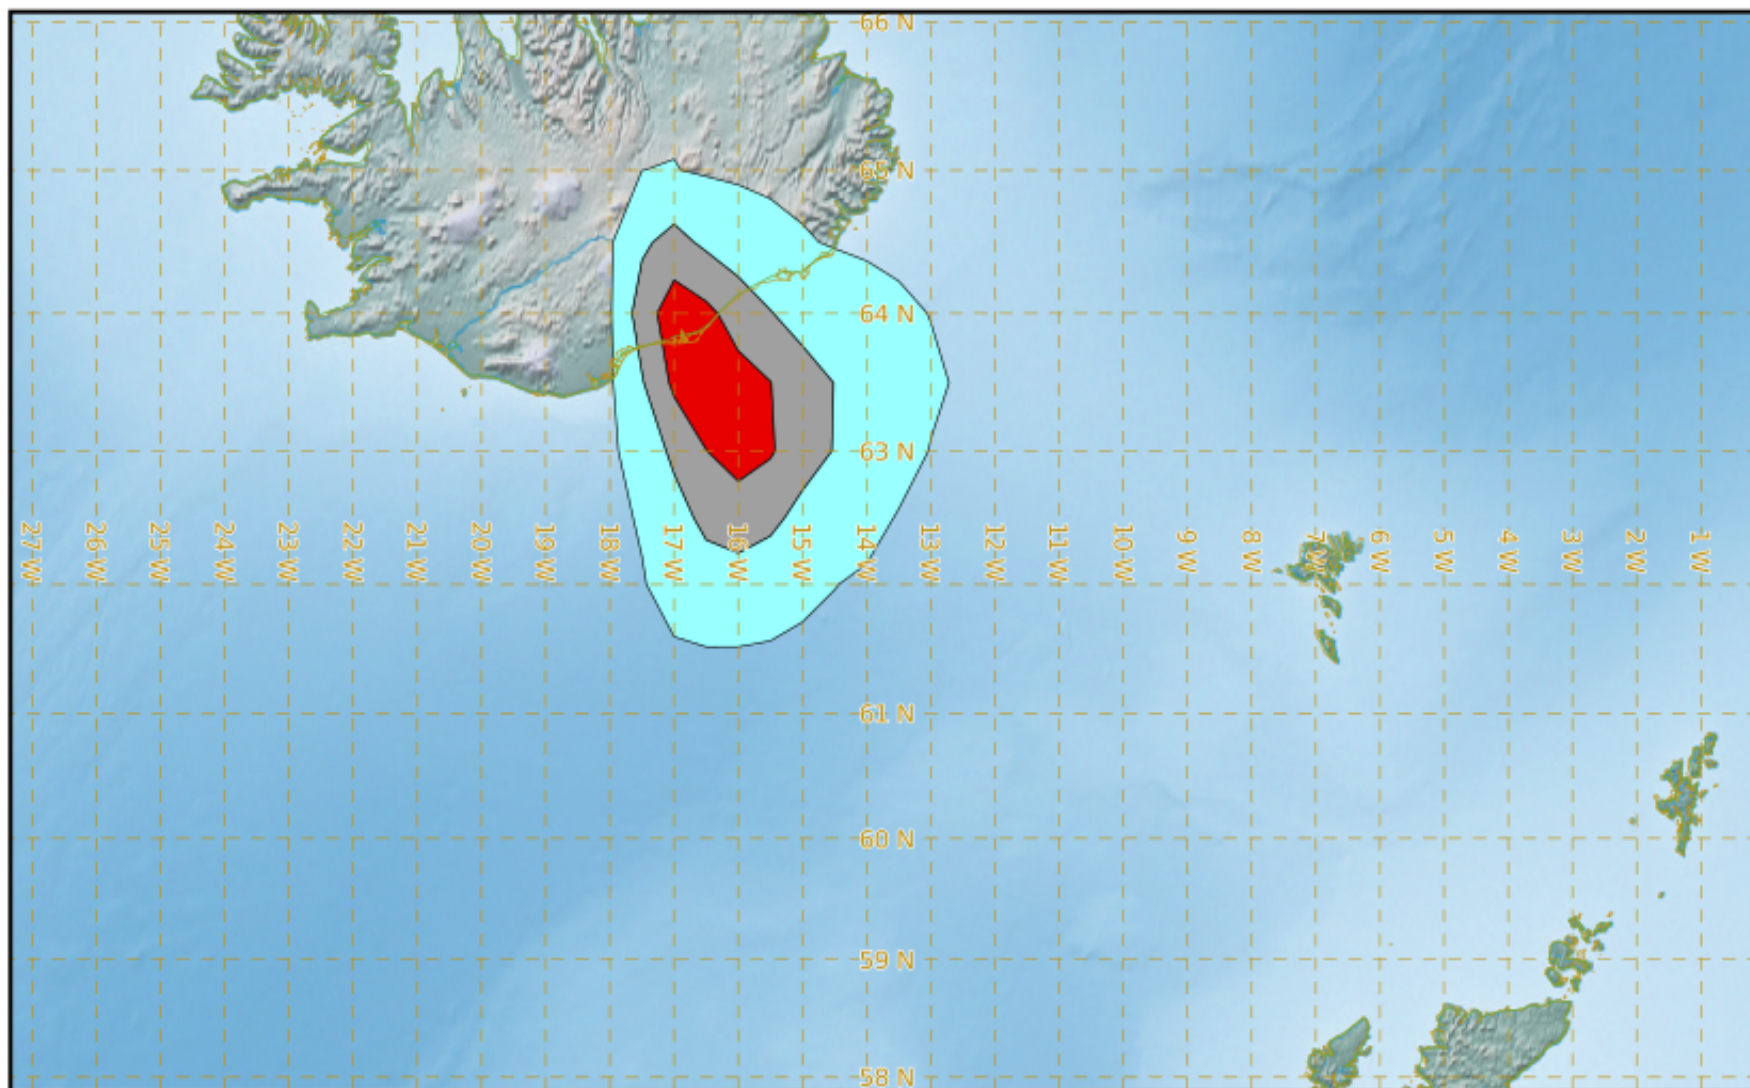

GRIMSVOTN

Modelled Ash Concentration from SFC to FL200

valid from 09/07/2020 12h00 UTC to 09/07/2020 18h00 UTC

This is a guidance product, supplemental to the official VAAC Toulouse Volcanic Ash Advisory and Volcanic Ash Graphic products.

VAAC TOULOUSE