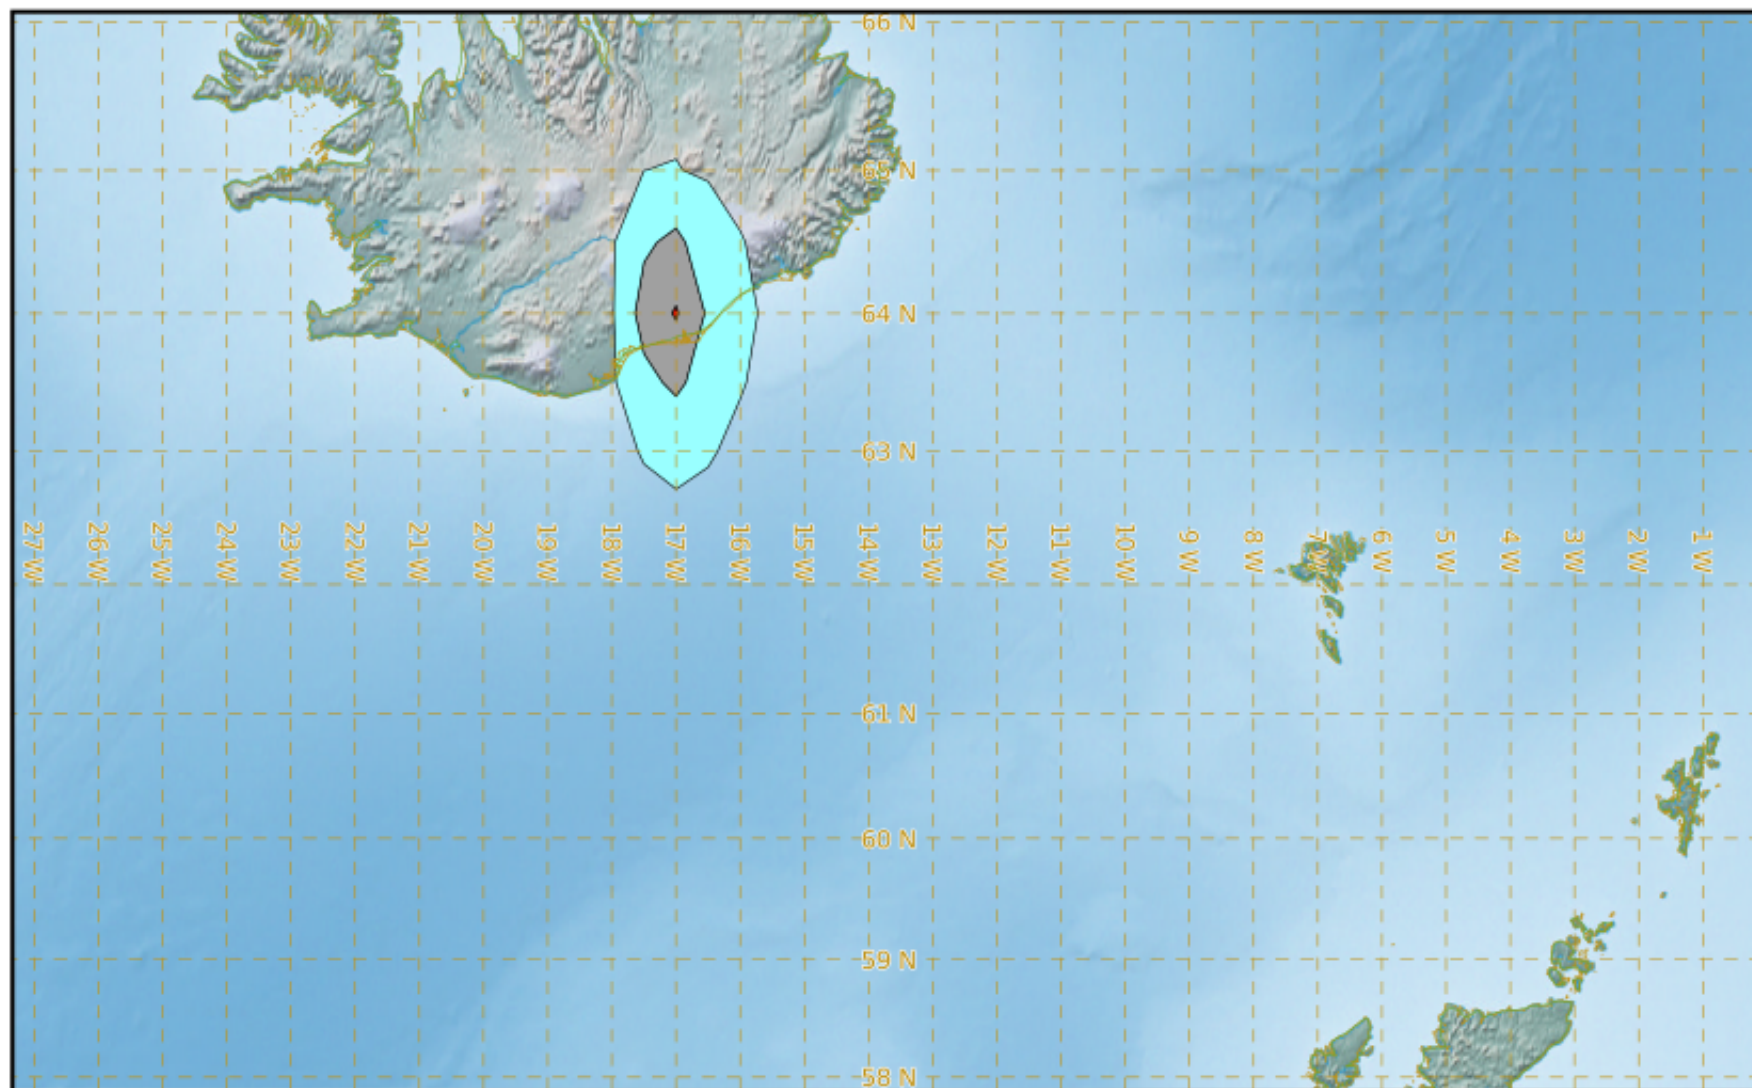

GRIMSVOTN

Modelled Ash Concentration from SFC to FL200 valid from 09/07/2020 07h00 UTC to 09/07/2020 13h00 UTC

This is a guidance product, supplemental to the official VAAC Toulouse Volcanic Ash Advisory and Volcanic Ash Graphic products.

VAAC TOULOUSE