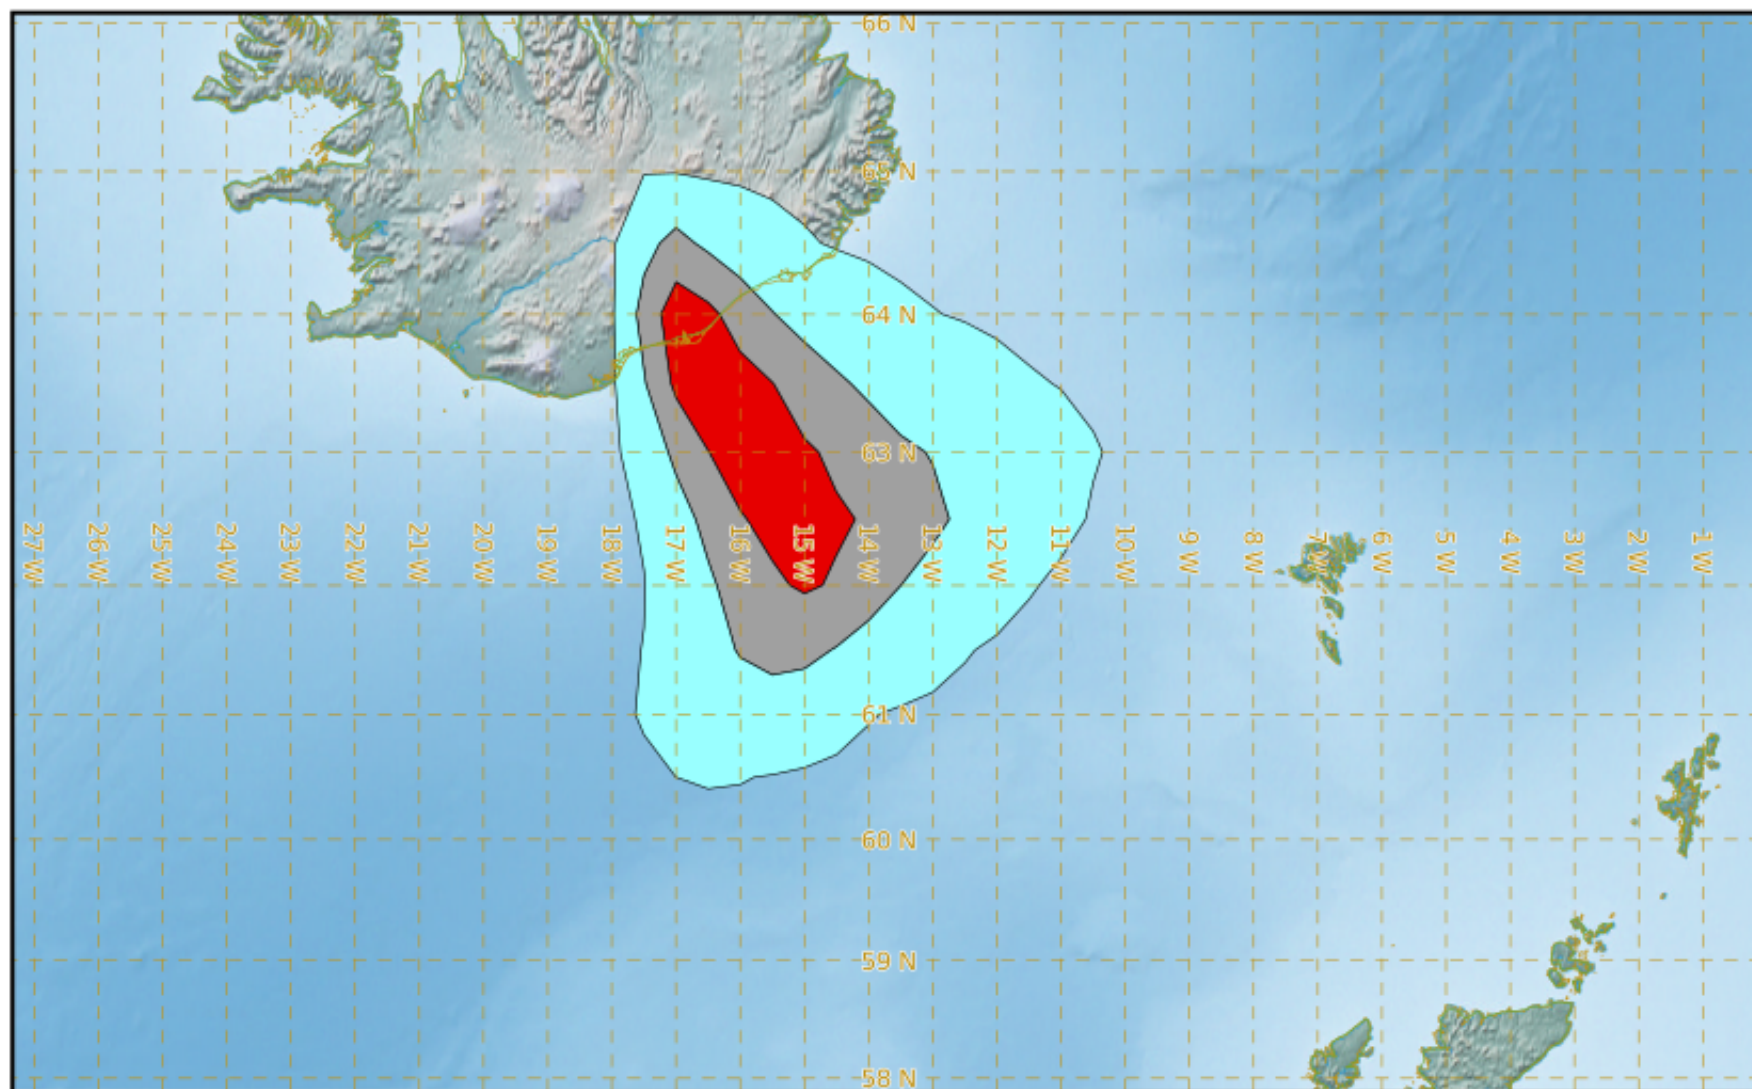

GRIMSVOTN

Modelled Ash Concentration from SFC to FL200 valid from 09/07/2020 15h00 UTC to 09/07/2020 21h00 UTC

This is a guidance product, supplemental to the official VAAC Toulouse Volcanic Ash Advisory and Volcanic Ash Graphic products.

VAAC TOULOUSE