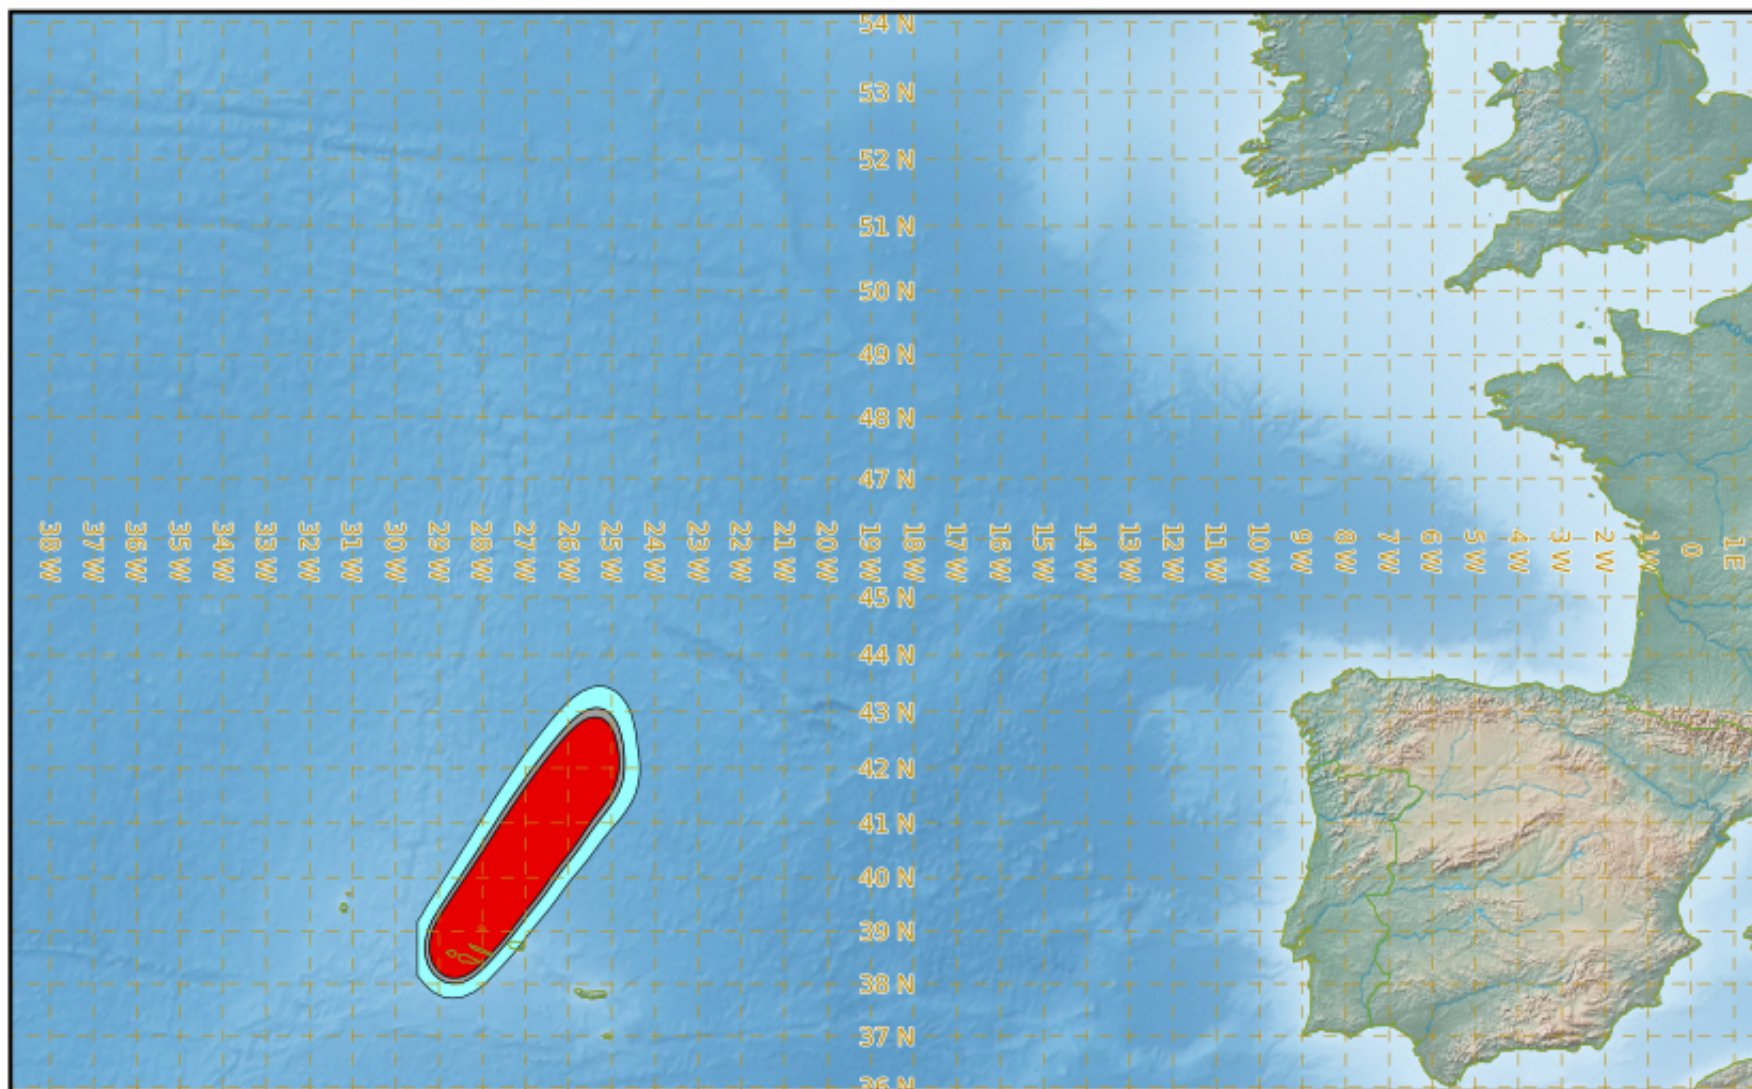

FAYAL DIFFUSION TEST PLEASE DREGARD TEST TEST TEST

Modelled Ash Concentration from FL200 to FL350

valid from 16/11/2020 08h00 UTC to 16/11/2020 14h00 UTC

This is a guidance product, supplemental to the official VAAC Toulouse Volcanic Ash Advisory and Volcanic Ash Graphic products.

VAAC TOULOUSE

FAYAL DIFFUSION TEST PLEASE DREGARD TEST TEST TEST

Modelled Ash Concentration from FL200 to FL350

valid from 16/11/2020 09h00 UTC to 16/11/2020 15h00 UTC

This is a guidance product, supplemental to the official VAAC Toulouse Volcanic Ash Advisory and Volcanic Ash Graphic products.

VAAC TOULOUSE

LOW

MEDIUM

HIGH

FAYAL DIFFUSION TEST PLEASE DREGARD TEST TEST TEST

Modelled Ash Concentration from FL200 to FL350

valid from 16/11/2020 15h00 UTC to 16/11/2020 21h00 UTC

This is a guidance product, supplemental to the official VAAC Toulouse Volcanic Ash Advisory and Volcanic Ash Graphic products.