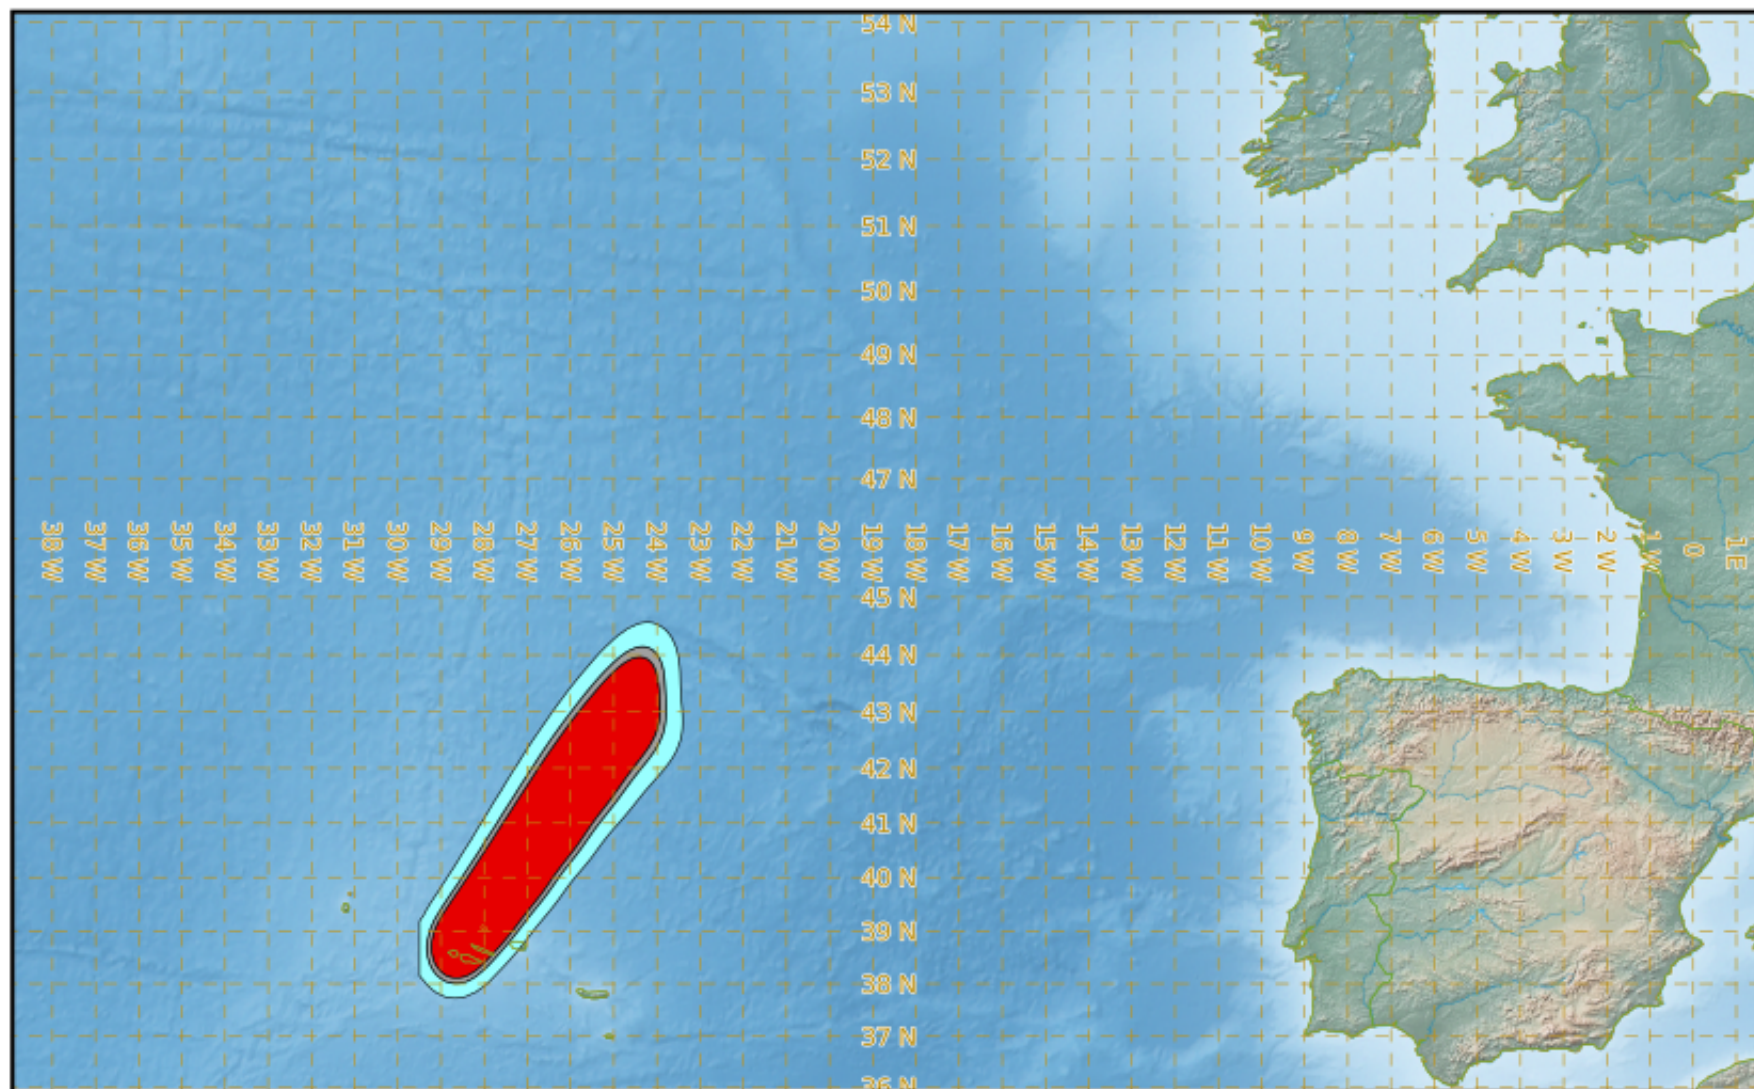

VAAC TOULOUSE

LOW

MEDIUM

HIGH

FAYAL DIFFUSION TEST PLEASE DREGARD TEST TEST TEST

Modelled Ash Concentration from FL200 to FL350

valid from 16/11/2020 15h00 UTC to 16/11/2020 21h00 UTC

This is a guidance product, supplemental to the official VAAC Toulouse Volcanic Ash Advisory and Volcanic Ash Graphic products.