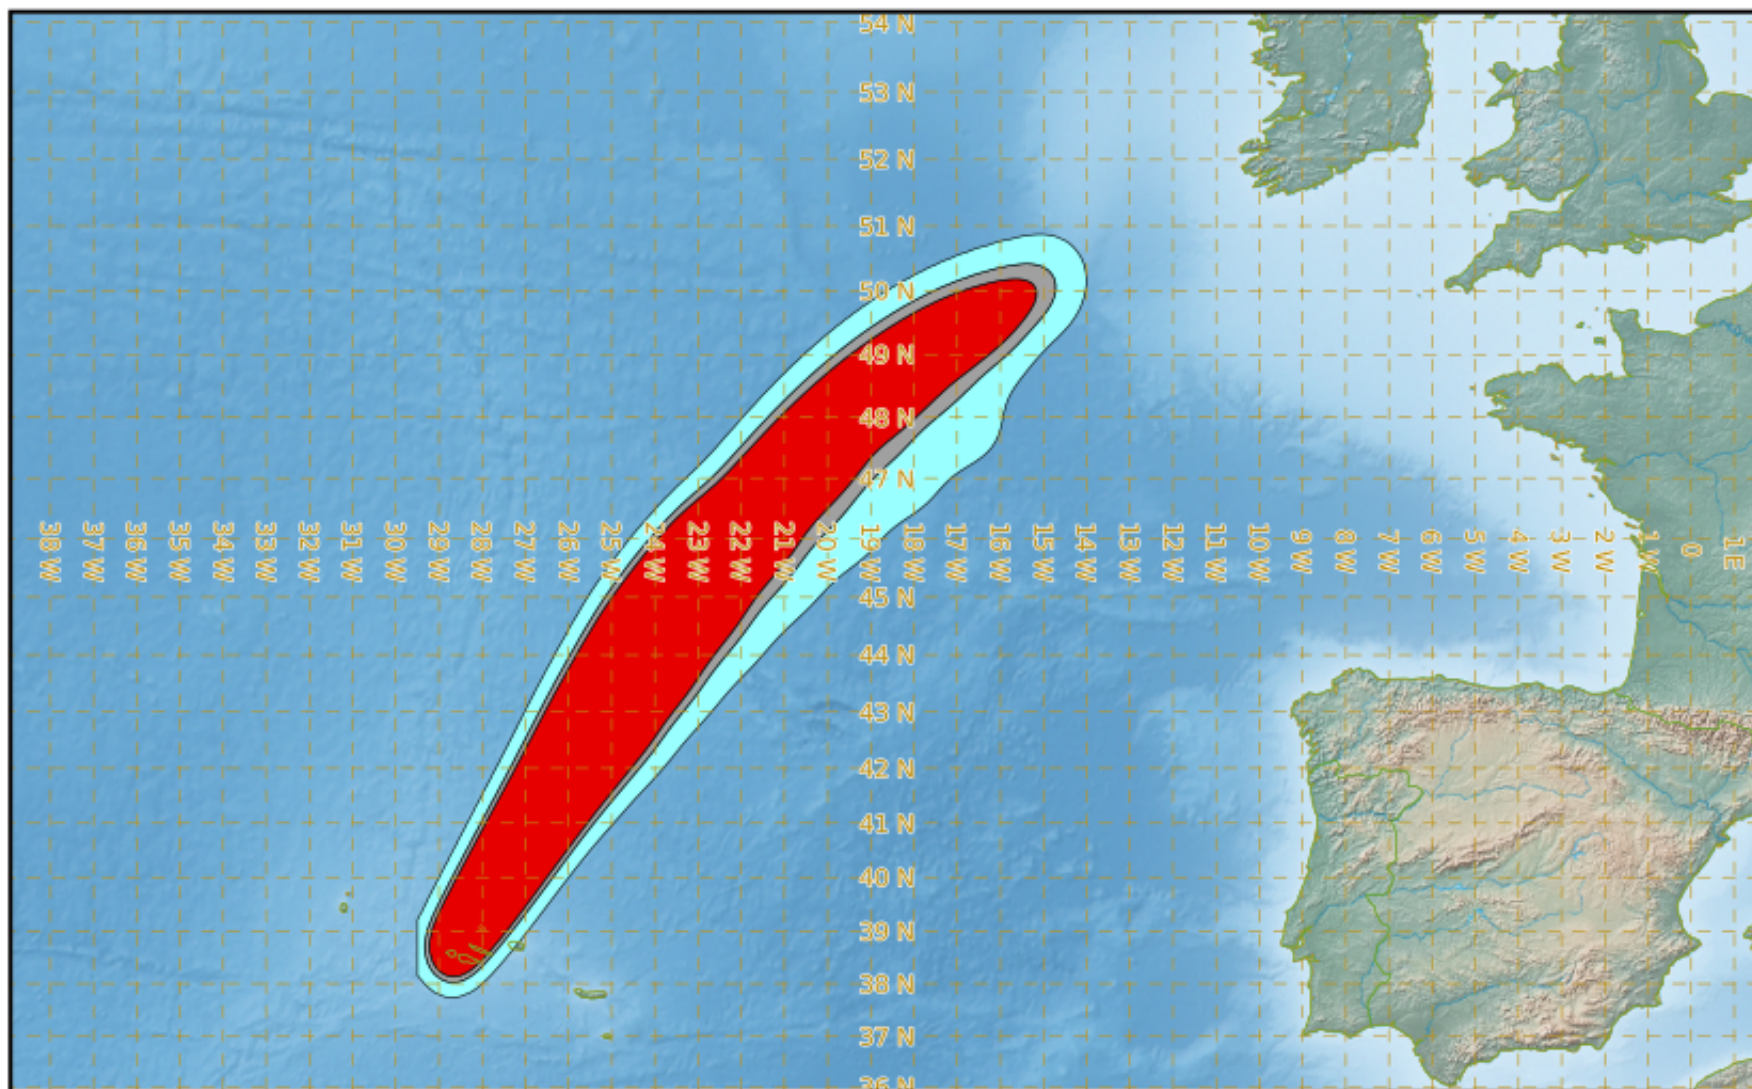

FAYAL DIFFUSION TEST PLEASE DREGARD TEST TEST TEST

Modelled Ash Concentration from FL200 to FL350

valid from 16/11/2020 15h00 UTC to 16/11/2020 21h00 UTC

This is a guidance product, supplemental to the official VAAC Toulouse Volcanic Ash Advisory and Volcanic Ash Graphic products.

VAAC TOULOUSE