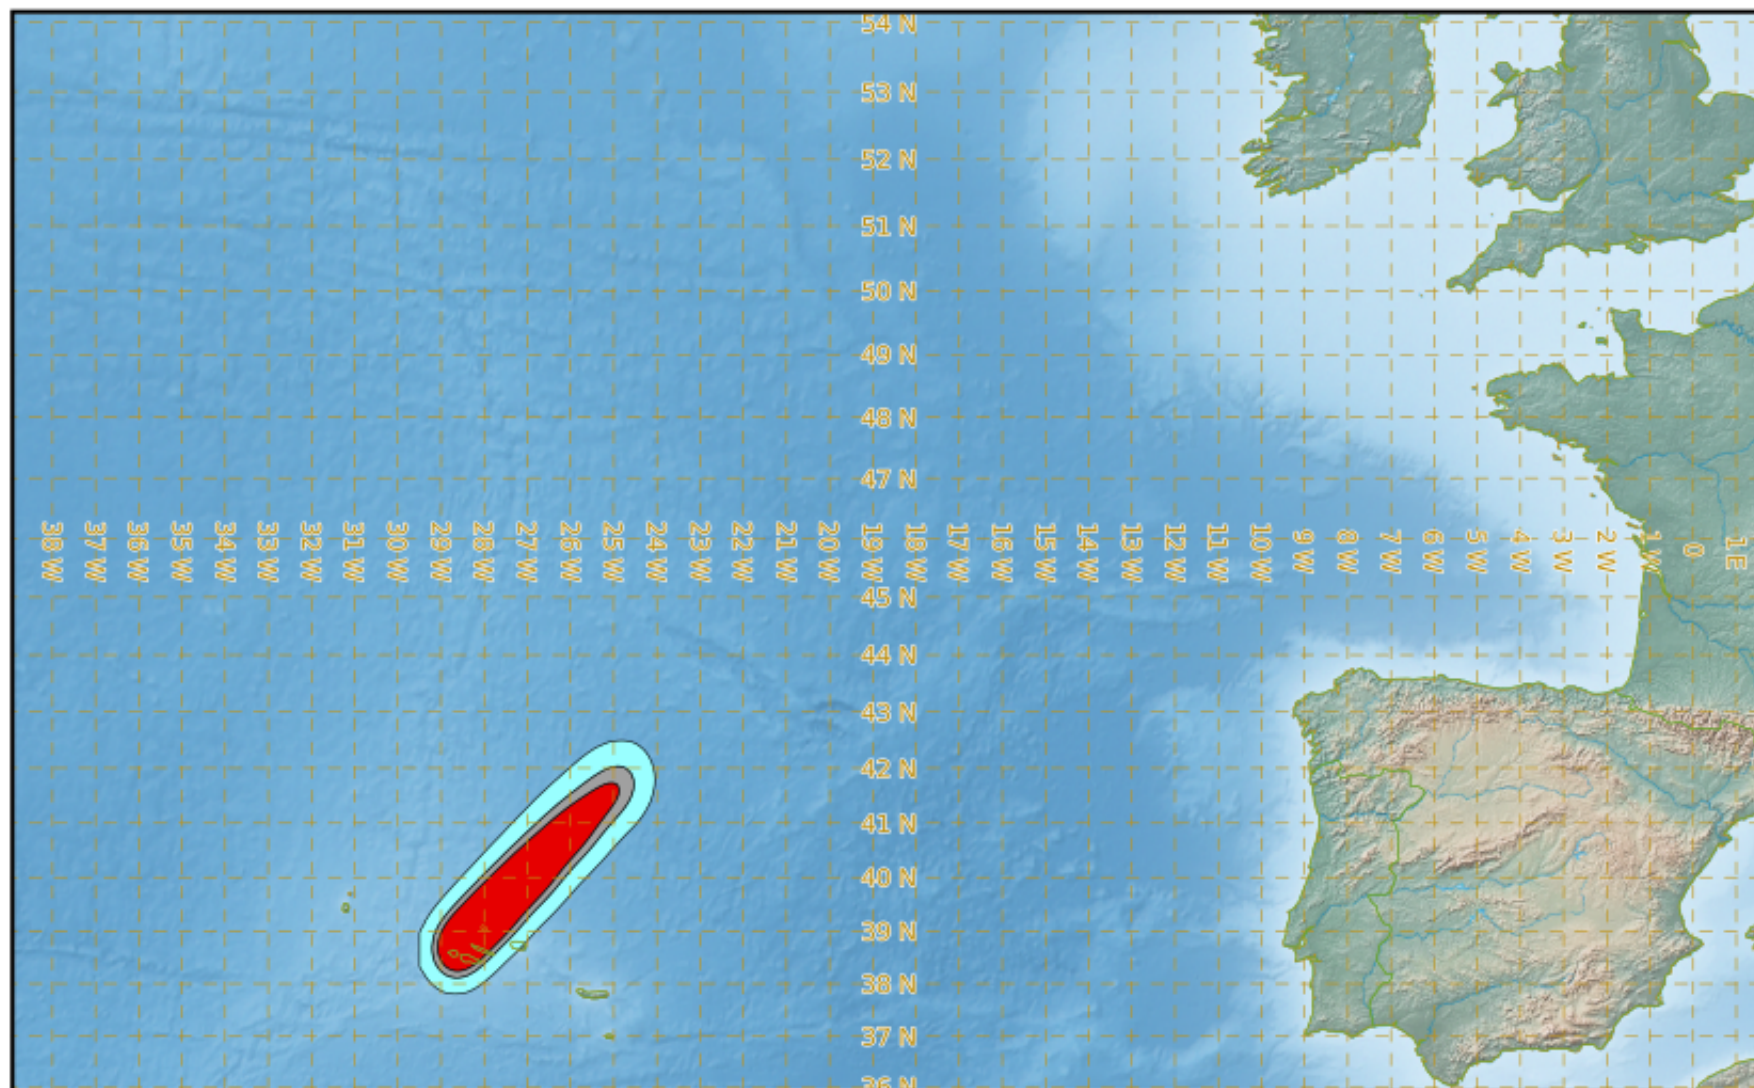

FAYAL DIFFUSION TEST PLEASE DREGARD TEST TEST TEST

Modelled Ash Concentration from FL350 to FL550

valid from 16/11/2020 08h00 UTC to 16/11/2020 14h00 UTC

This is a guidance product, supplemental to the official VAAC Toulouse Volcanic Ash Advisory and Volcanic Ash Graphic products.

VAAC TOULOUSE