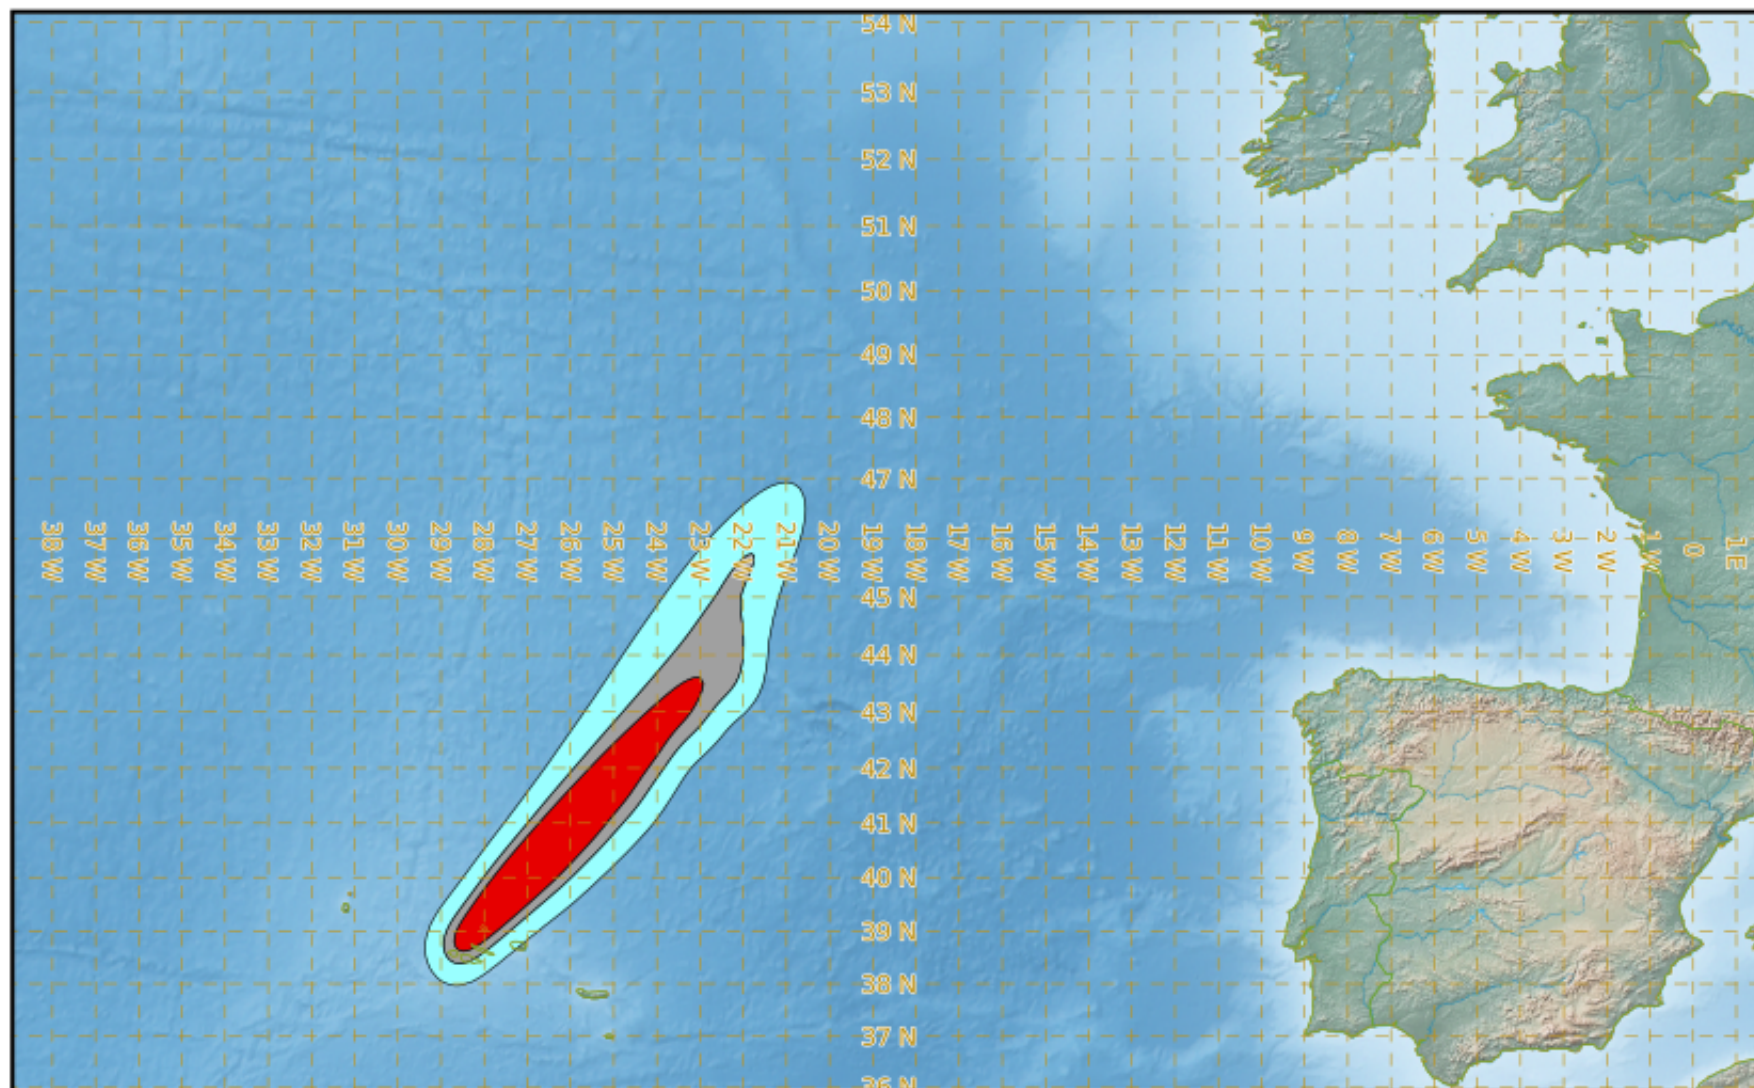

VAAC TOULOUSE

FAYAL DIFFUSION TEST PLEASE DIREGARD TEST TEST TEST

Modelled Ash Concentration from SFC to FL200

valid from 16/11/2020 12h00 UTC to 16/11/2020 18h00 UTC

This is a guidance product, supplemental to the official VAAC Toulouse Volcanic Ash Advisory and Volcanic Ash Graphic products.

VAAC TOULOUSE

FAYAL DIFFUSION TEST PLEASE DIREGARD TEST TEST TEST

Modelled Ash Concentration from SFC to FL200

valid from 16/11/2020 15h00 UTC to 16/11/2020 21h00 UTC

This is a guidance product, supplemental to the official VAAC Toulouse Volcanic Ash Advisory and Volcanic Ash Graphic products.