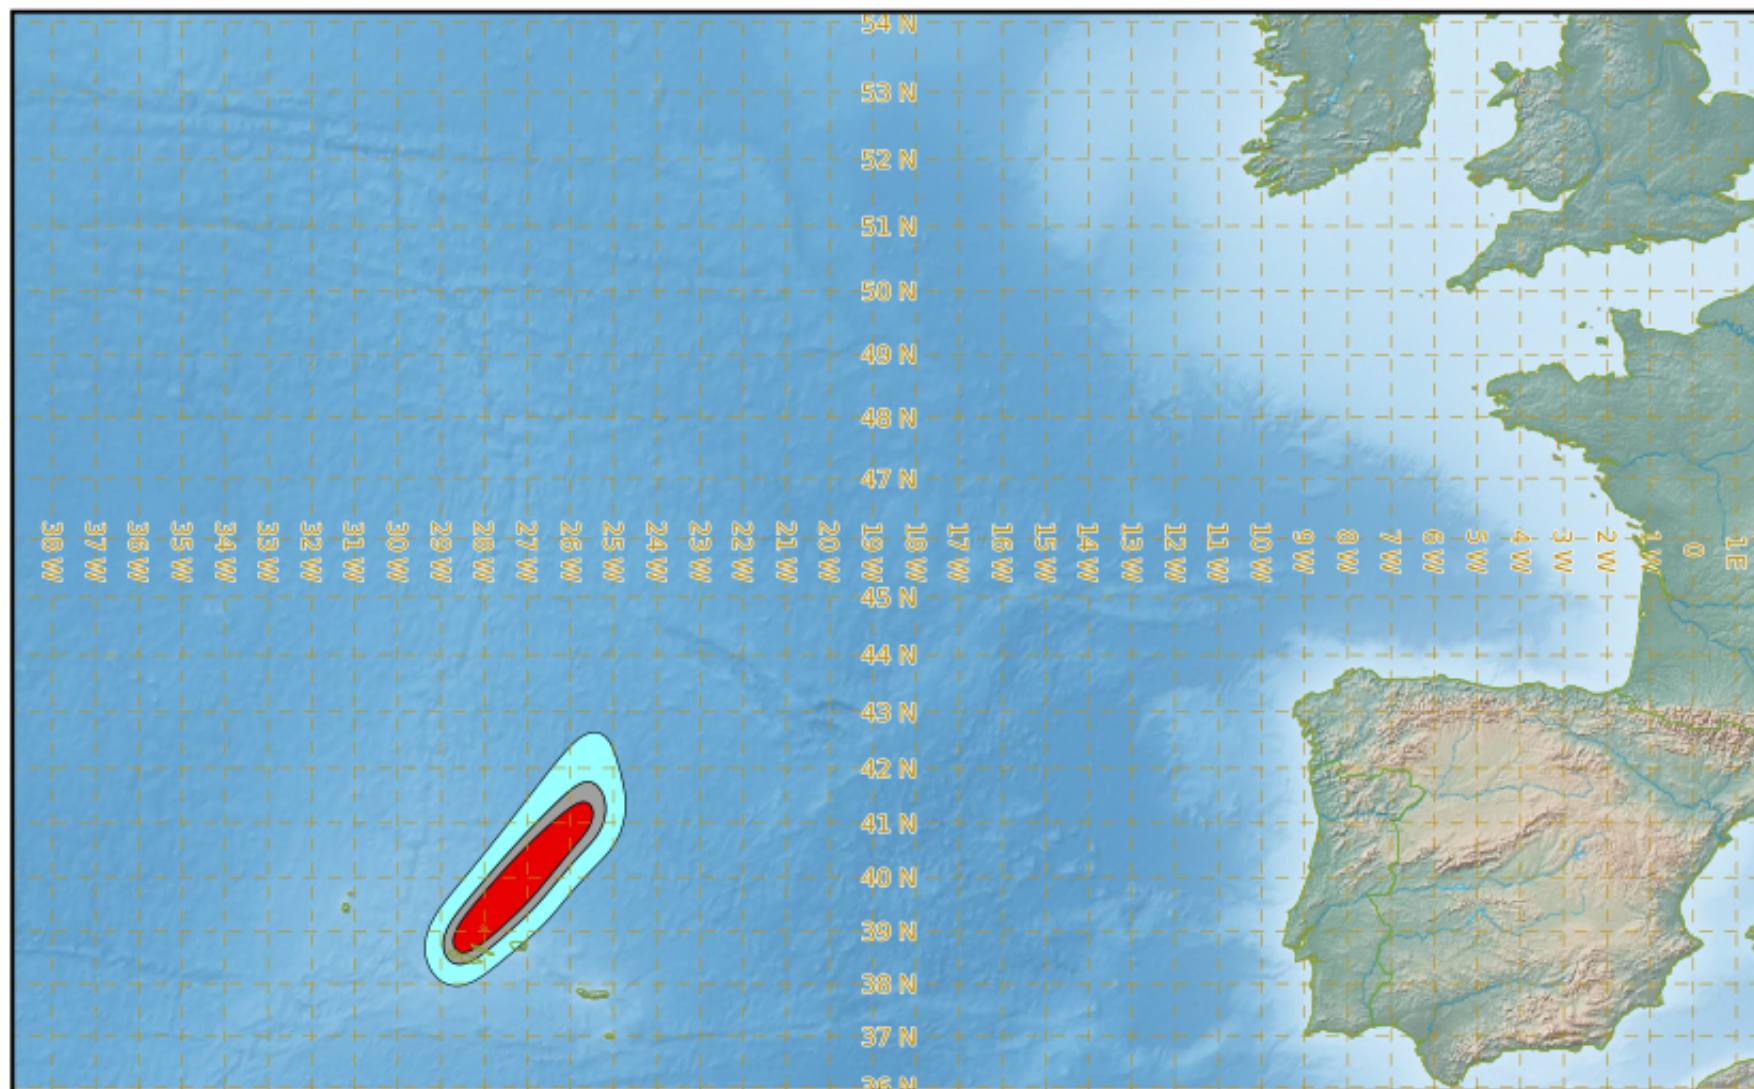

FAYAL DIFFUSION TEST PLEASE DIREGARD TEST TEST TEST

Modelled Ash Concentration from SFC to FL200

valid from 16/11/2020 08h00 UTC to 16/11/2020 14h00 UTC

This is a guidance product, supplemental to the official VAAC Toulouse Volcanic Ash Advisory and Volcanic Ash Graphic products.

VAAC TOULOUSE

FAYAL DIFFUSION TEST PLEASE DIREGARD TEST TEST TEST

Modelled Ash Concentration from SFC to FL200

valid from 16/11/2020 09h00 UTC to 16/11/2020 15h00 UTC

This is a guidance product, supplemental to the official VAAC Toulouse Volcanic Ash Advisory and Volcanic Ash Graphic products.

VAAC TOULOUSE

FAYAL DIFFUSION TEST PLEASE DIREGARD TEST TEST TEST

Modelled Ash Concentration from SFC to FL200

valid from 16/11/2020 12h00 UTC to 16/11/2020 18h00 UTC

This is a guidance product, supplemental to the official VAAC Toulouse Volcanic Ash Advisory and Volcanic Ash Graphic products.