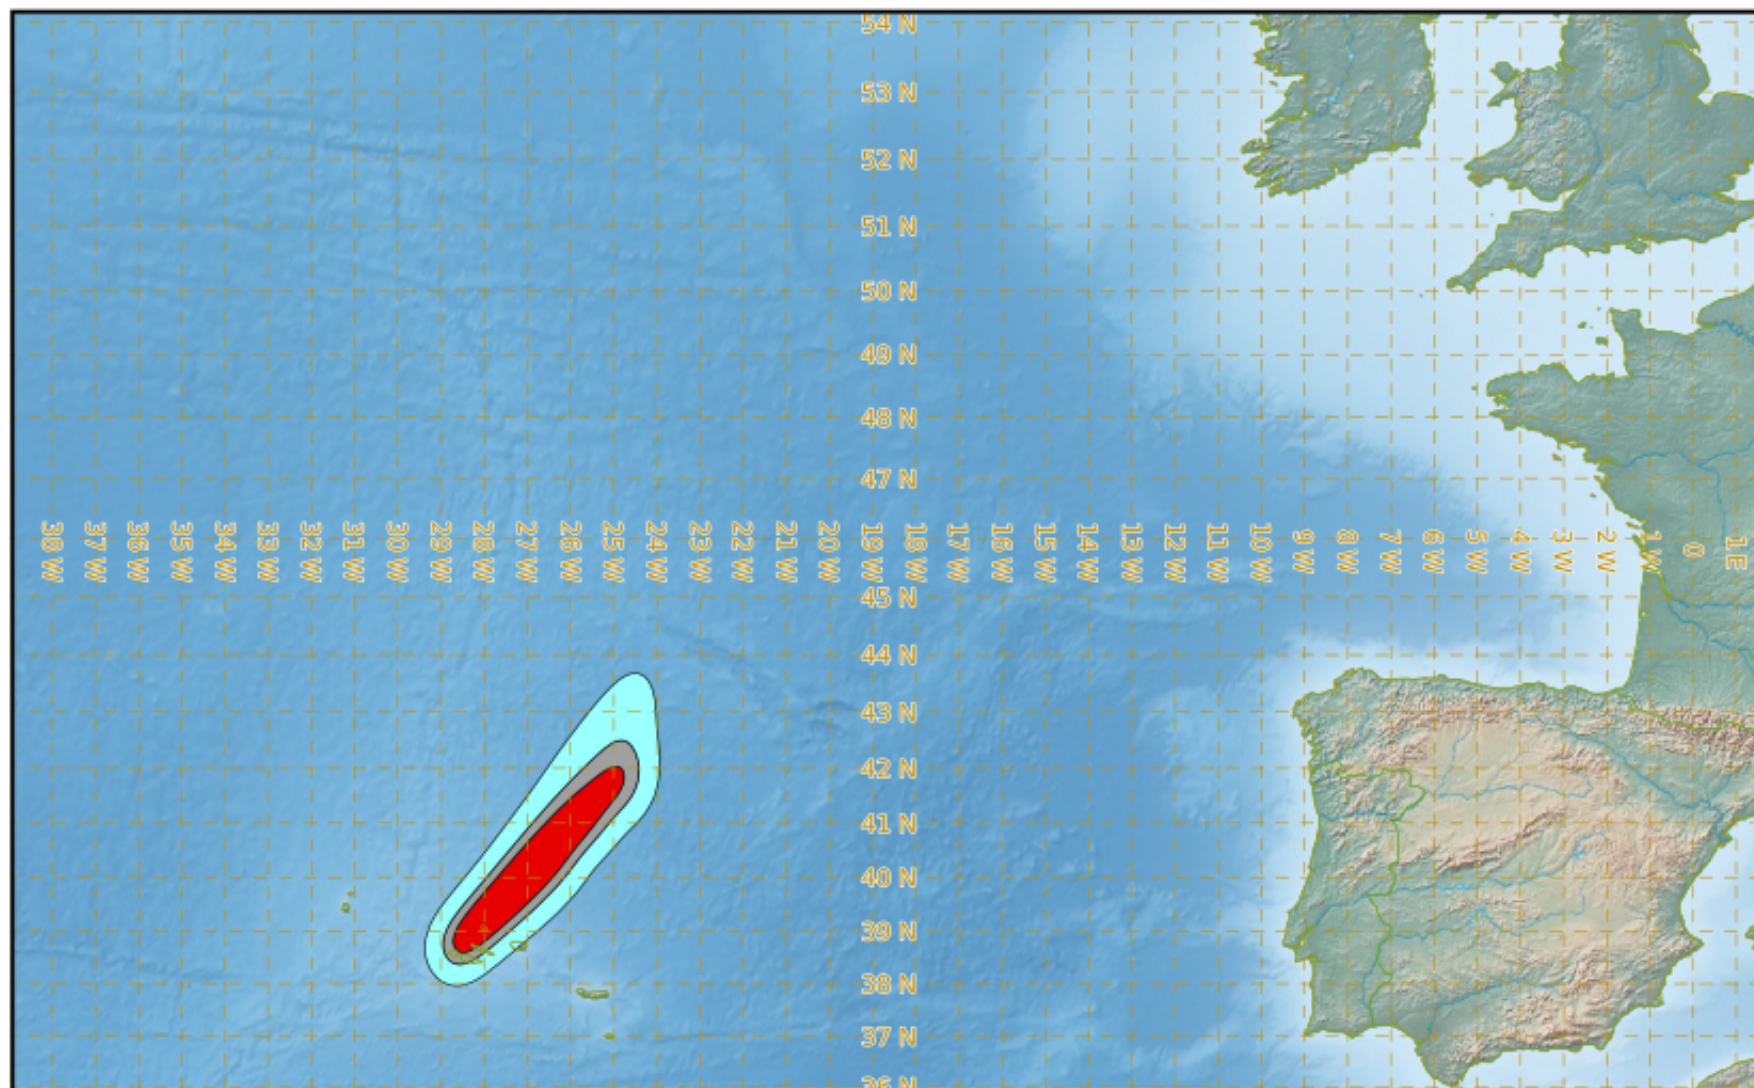

VAAC TOULOUSE

FAYAL DIFFUSION TEST PLEASE DIREGARD TEST TEST TEST

Modelled Ash Concentration from SFC to FL200

valid from 16/11/2020 09h00 UTC to 16/11/2020 15h00 UTC

This is a guidance product, supplemental to the official VAAC Toulouse Volcanic Ash Advisory and Volcanic Ash Graphic products.

VAAC TOULOUSE

FAYAL DIFFUSION TEST PLEASE DIREGARD TEST TEST TEST

Modelled Ash Concentration from SFC to FL200

valid from 16/11/2020 12h00 UTC to 16/11/2020 18h00 UTC

This is a guidance product, supplemental to the official VAAC Toulouse Volcanic Ash Advisory and Volcanic Ash Graphic products.