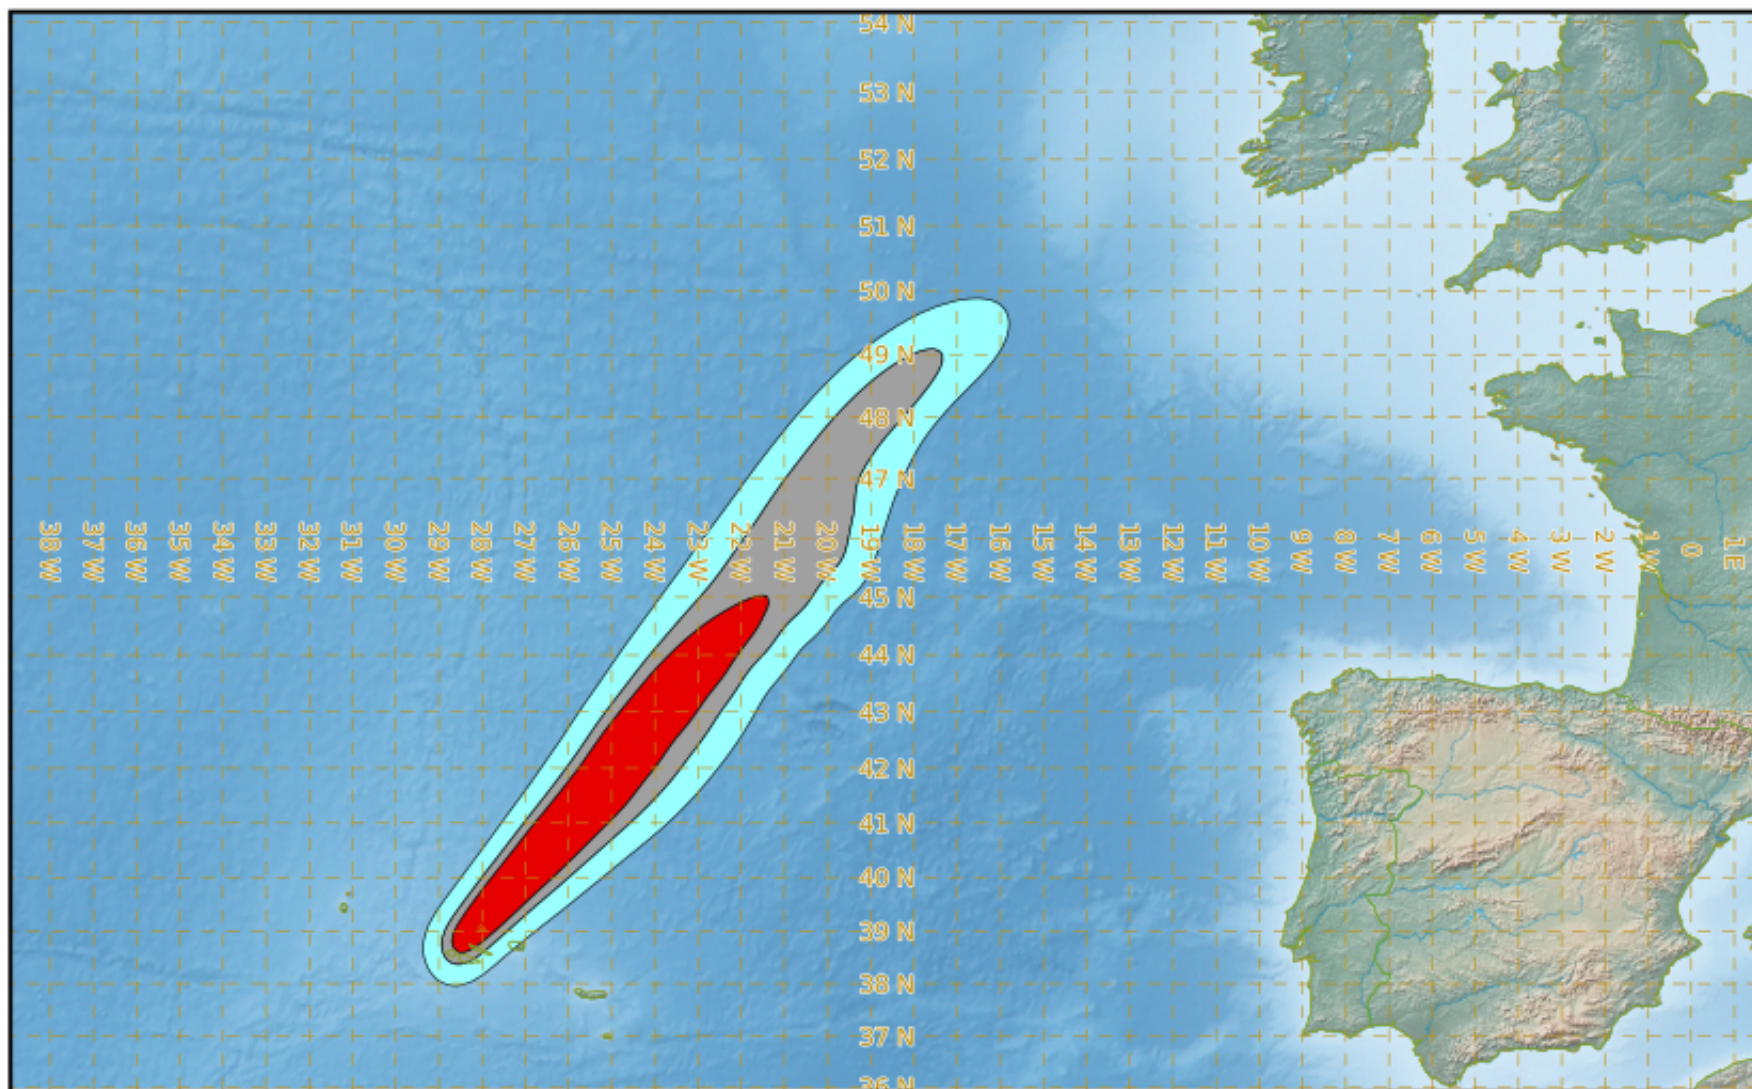

FAYAL DIFFUSION TEST PLEASE DIREGARD TEST TEST TEST

Modelled Ash Concentration from SFC to FL200

valid from 16/11/2020 15h00 UTC to 16/11/2020 21h00 UTC

This is a guidance product, supplemental to the official VAAC Toulouse Volcanic Ash Advisory and Volcanic Ash Graphic products.

VAAC TOULOUSE