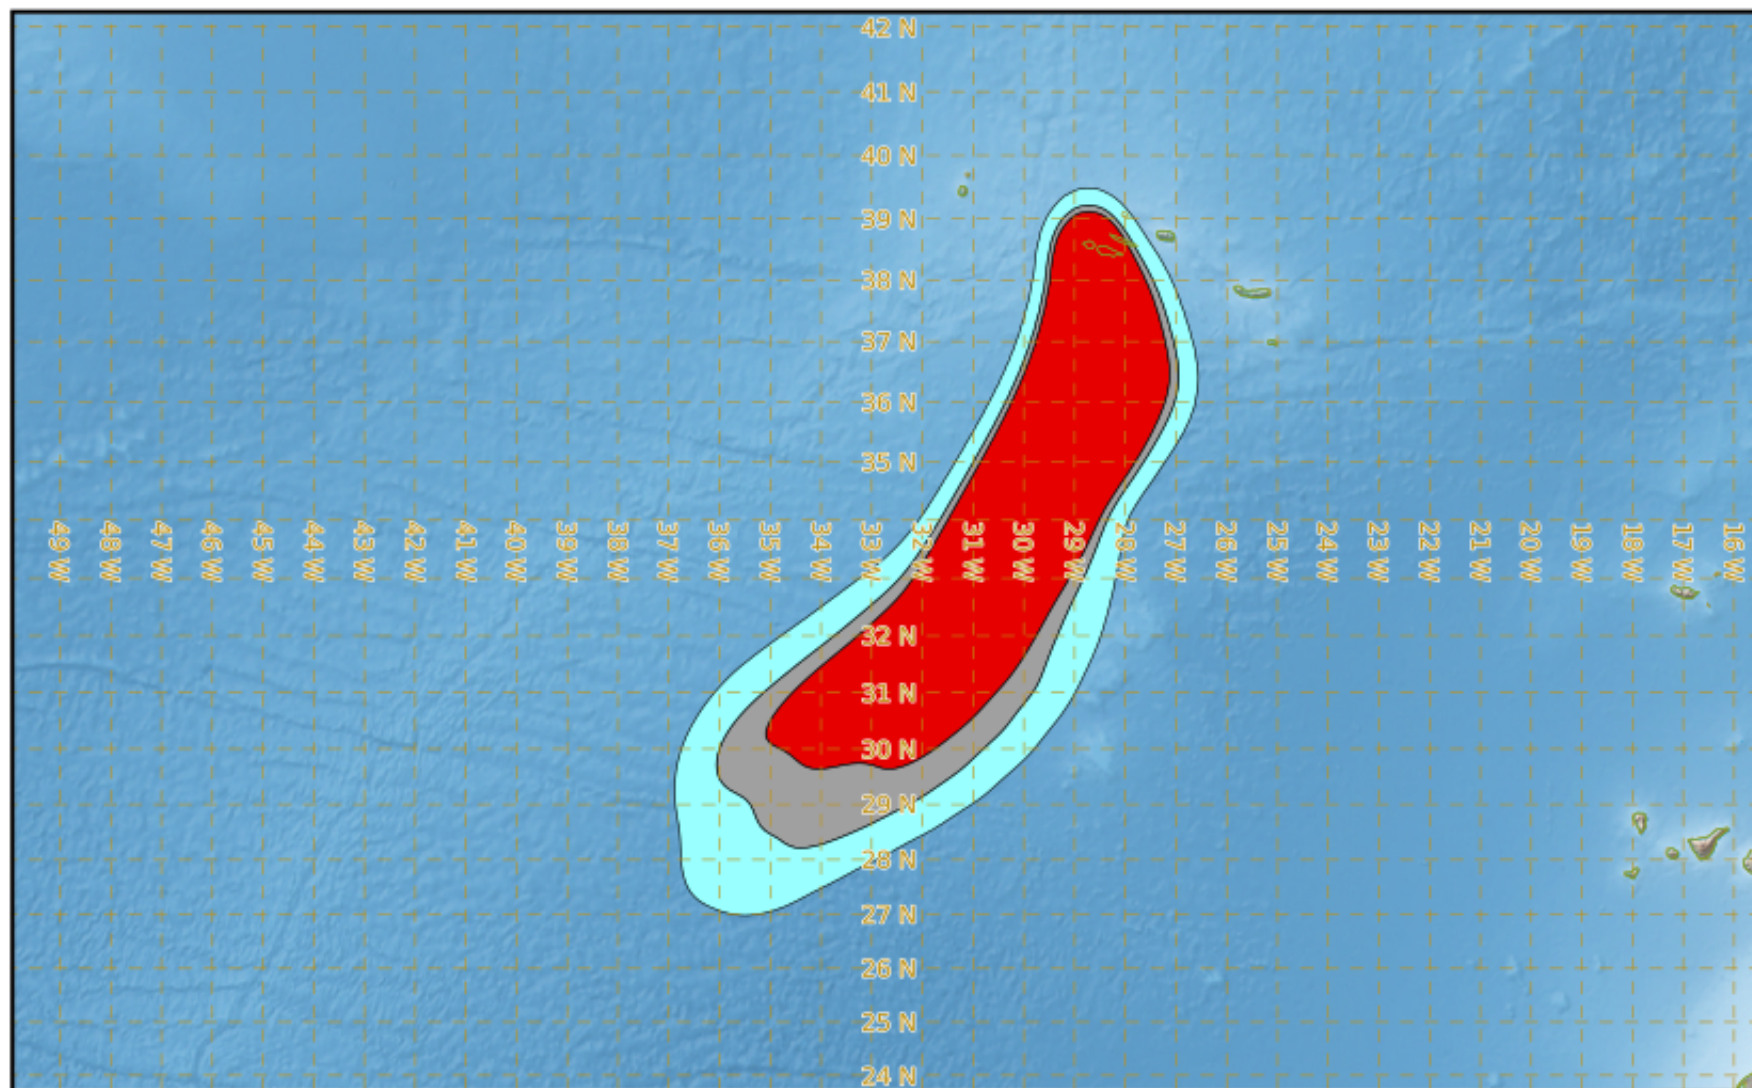

VAAC TOULOUSE

FAYAL EXERCISE VOLCAZO 20.01 EXERCISE

Modelled Ash Concentration from FL200 to FL350

valid from 18/11/2020 15h00 UTC to 18/11/2020 21h00 UTC

This is a guidance product, supplemental to the official VAAC Toulouse Volcanic Ash Advisory and Volcanic Ash Graphic products.

VAAC TOULOUSE

FAYAL EXERCISE VOLCAZO 20.01 EXERCISE

Modelled Ash Concentration from FL200 to FL350

valid from 18/11/2020 18h00 UTC to 19/11/2020 00h00 UTC

This is a guidance product, supplemental to the official VAAC Toulouse Volcanic Ash Advisory and Volcanic Ash Graphic products.

VAAC TOULOUSE

FAYAL EXERCISE VOLCAZO 20.01 EXERCISE

Modelled Ash Concentration from FL200 to FL350

valid from 18/11/2020 21h00 UTC to 19/11/2020 03h00 UTC

This is a guidance product, supplemental to the official VAAC Toulouse Volcanic Ash Advisory and Volcanic Ash Graphic products.