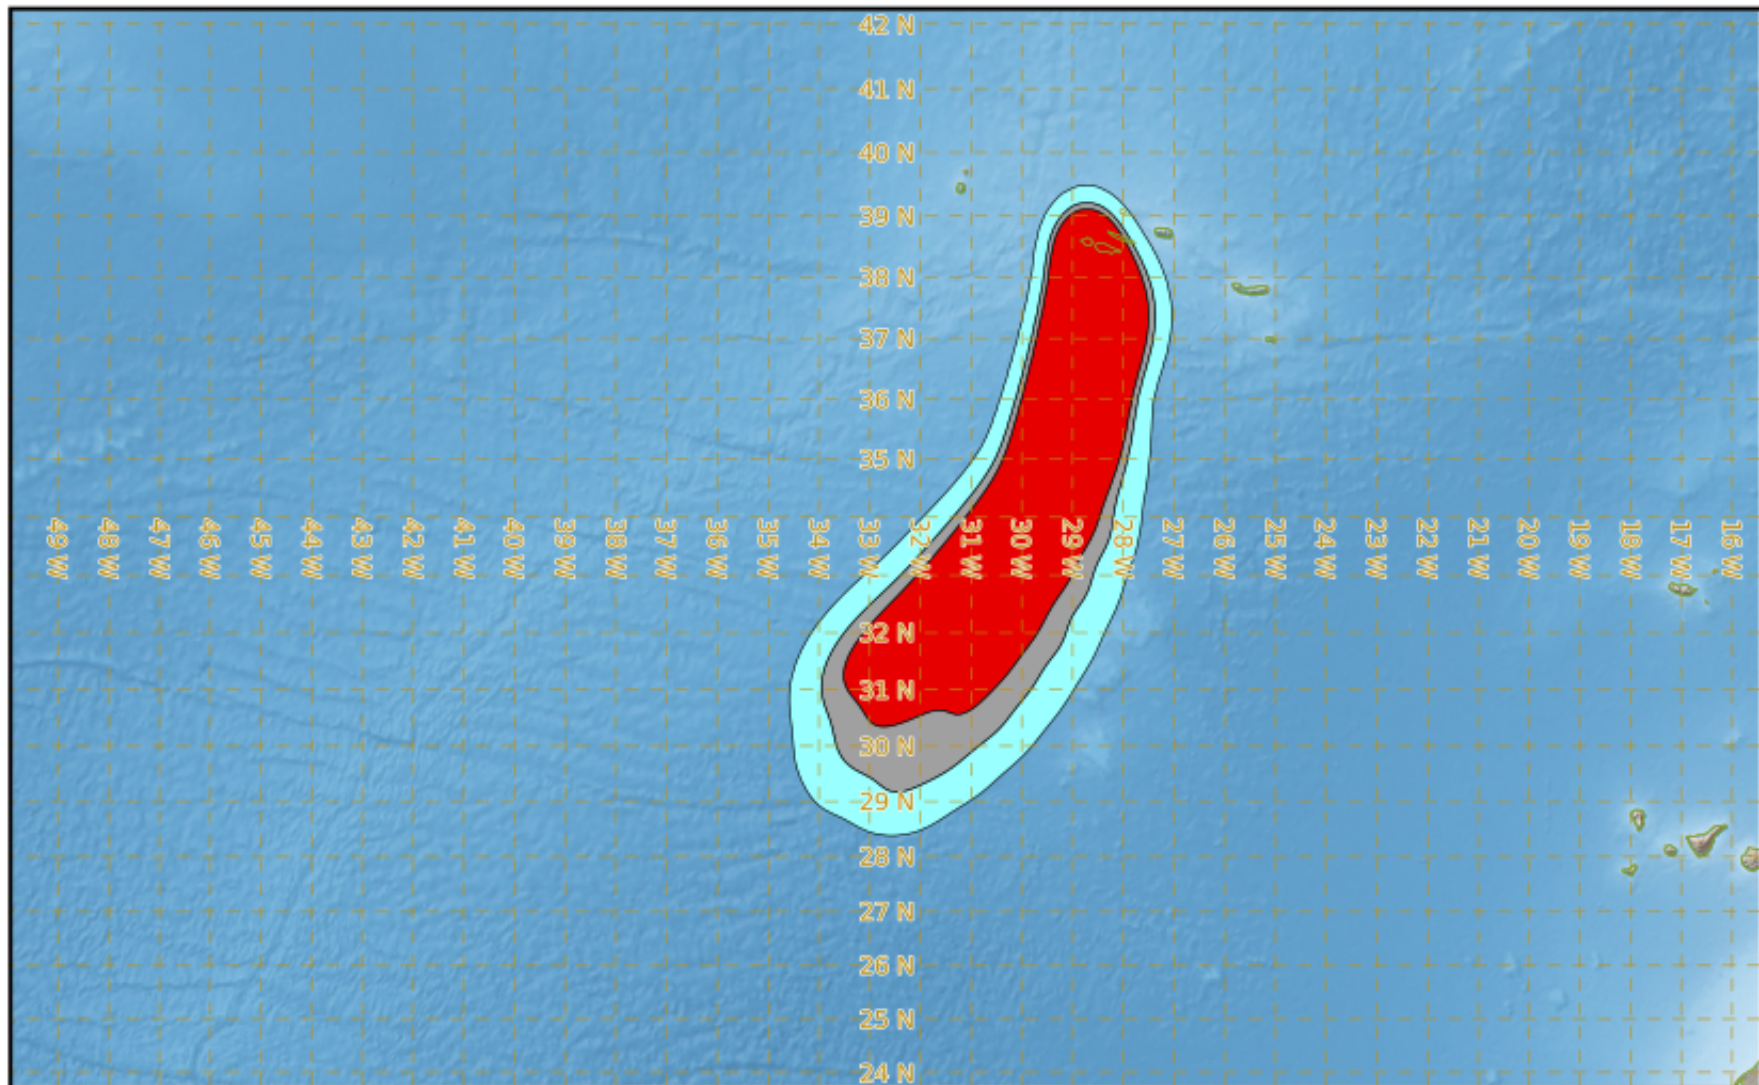

FAYAL EXERCISE VOLCAZO 20.01 EXERCISE

Modelled Ash Concentration from FL200 to FL350

valid from 18/11/2020 09h00 UTC to 18/11/2020 15h00 UTC

This is a guidance product, supplemental to the official VAAC Toulouse Volcanic Ash Advisory and Volcanic Ash Graphic products.

VAAC TOULOUSE

FAYAL EXERCISE VOLCAZO 20.01 EXERCISE

Modelled Ash Concentration from FL200 to FL350

valid from 18/11/2020 15h00 UTC to 18/11/2020 21h00 UTC

This is a guidance product, supplemental to the official VAAC Toulouse Volcanic Ash Advisory and Volcanic Ash Graphic products.

VAAC TOULOUSE

FAYAL EXERCISE VOLCAZO 20.01 EXERCISE

Modelled Ash Concentration from FL200 to FL350

valid from 18/11/2020 18h00 UTC to 19/11/2020 00h00 UTC

This is a guidance product, supplemental to the official VAAC Toulouse Volcanic Ash Advisory and Volcanic Ash Graphic products.

VAAC TOULOUSE

FAYAL EXERCISE VOLCAZO 20.01 EXERCISE

Modelled Ash Concentration from FL200 to FL350

valid from 18/11/2020 21h00 UTC to 19/11/2020 03h00 UTC

This is a guidance product, supplemental to the official VAAC Toulouse Volcanic Ash Advisory and Volcanic Ash Graphic products.