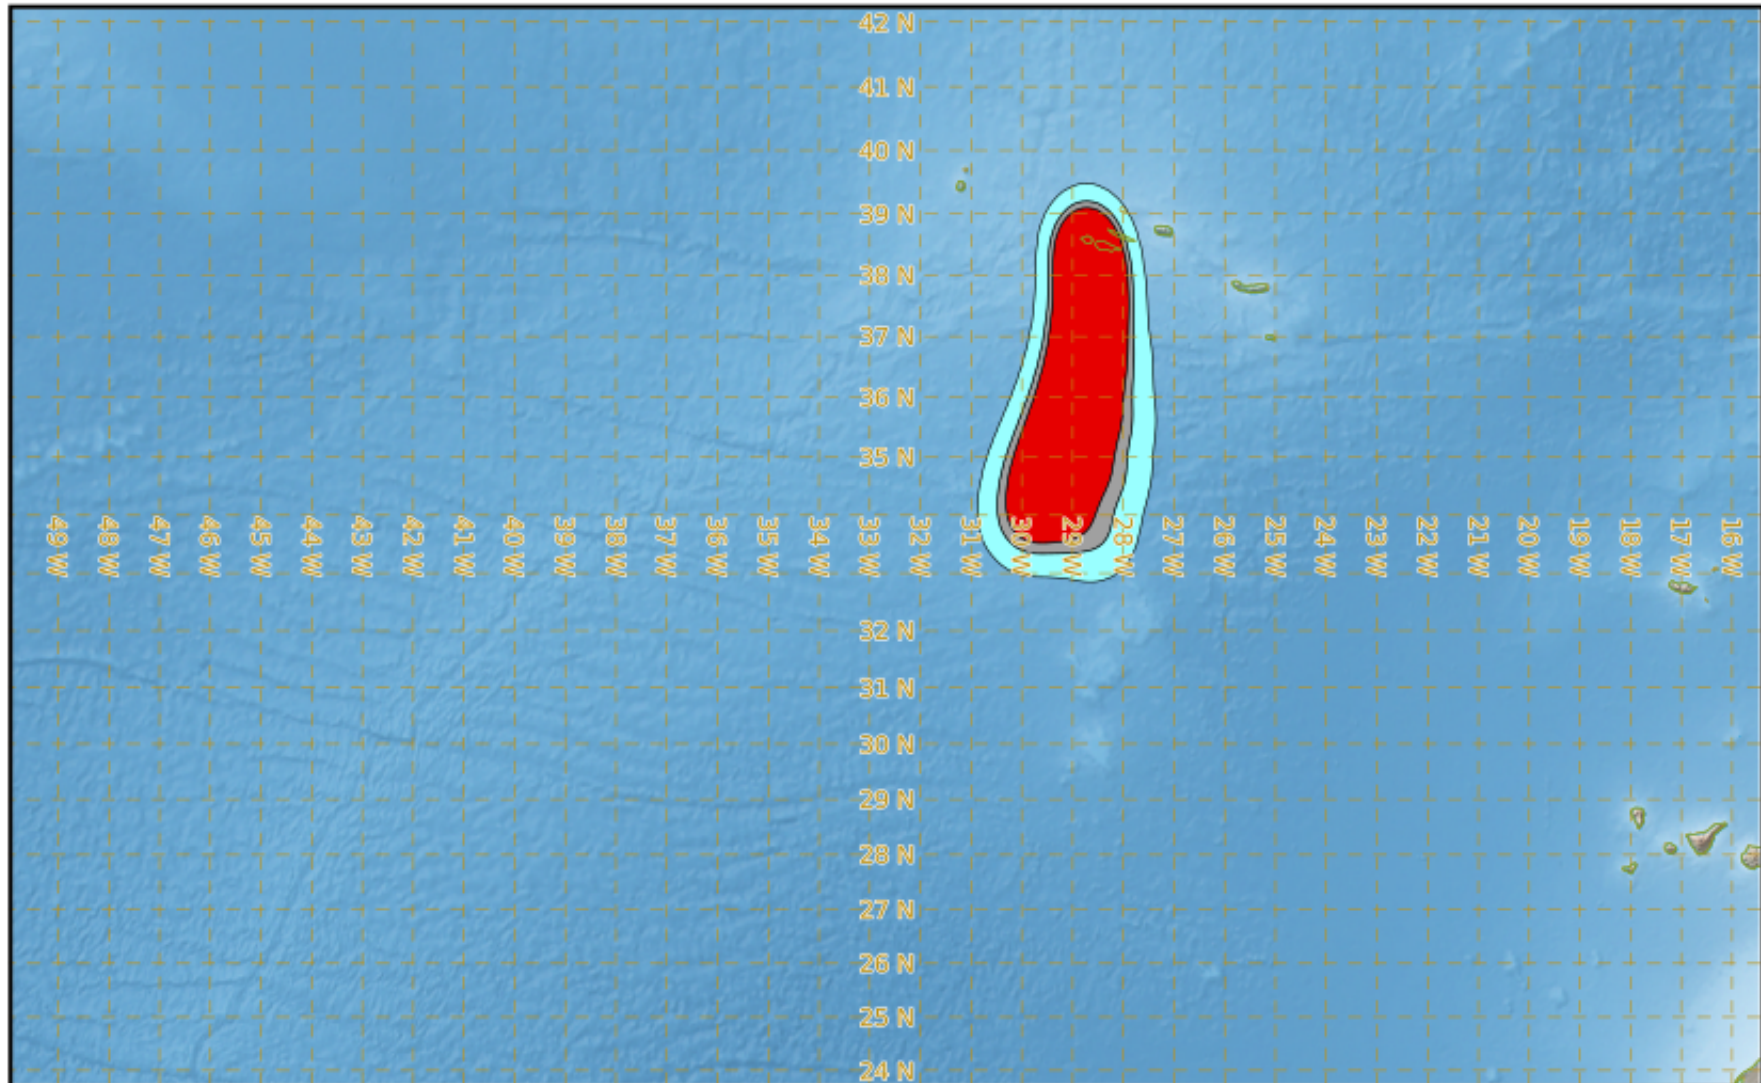

FAYAL EXERCISE VOLCAZO 20.01 EXERCISE

Modelled Ash Concentration from FL200 to FL350

valid from 18/11/2020 09h00 UTC to 18/11/2020 15h00 UTC

This is a guidance product, supplemental to the official VAAC Toulouse Volcanic Ash Advisory and Volcanic Ash Graphic products.

VAAC TOULOUSE

FAYAL EXERCISE VOLCAZO 20.01 EXERCISE

Modelled Ash Concentration from FL200 to FL350

valid from 18/11/2020 15h00 UTC to 18/11/2020 21h00 UTC

This is a guidance product, supplemental to the official VAAC Toulouse Volcanic Ash Advisory and Volcanic Ash Graphic products.

VAAC TOULOUSE

FAYAL EXERCISE VOLCAZO 20.01 EXERCISE

Modelled Ash Concentration from FL200 to FL350

valid from 18/11/2020 18h00 UTC to 19/11/2020 00h00 UTC

This is a guidance product, supplemental to the official VAAC Toulouse Volcanic Ash Advisory and Volcanic Ash Graphic products.

VAAC TOULOUSE

FAYAL EXERCISE VOLCAZO 20.01 EXERCISE

Modelled Ash Concentration from FL200 to FL350

valid from 18/11/2020 21h00 UTC to 19/11/2020 03h00 UTC

This is a guidance product, supplemental to the official VAAC Toulouse Volcanic Ash Advisory and Volcanic Ash Graphic products.