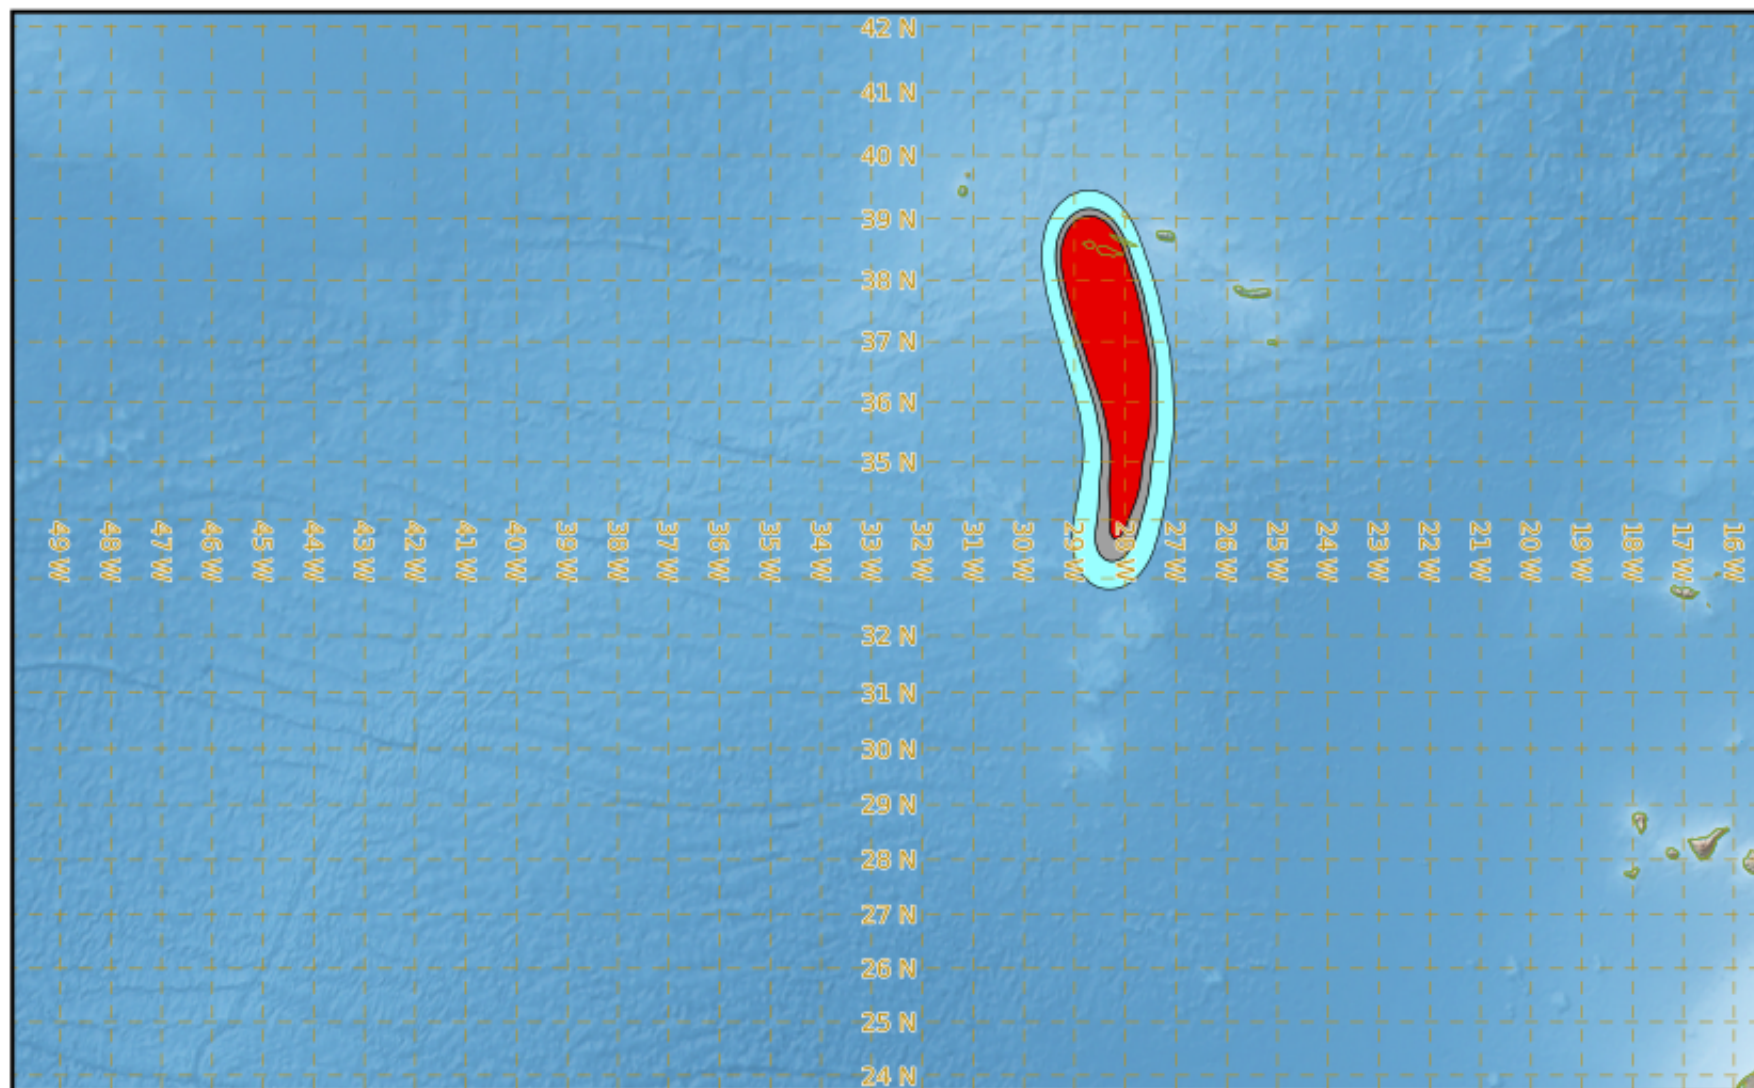

FAYAL EXERCISE VOLCAZO 20.01 EXERCISE

Modelled Ash Concentration from FL350 to FL550

valid from 18/11/2020 09h00 UTC to 18/11/2020 15h00 UTC

This is a guidance product, supplemental to the official VAAC Toulouse Volcanic Ash Advisory and Volcanic Ash Graphic products.

VAAC TOULOUSE