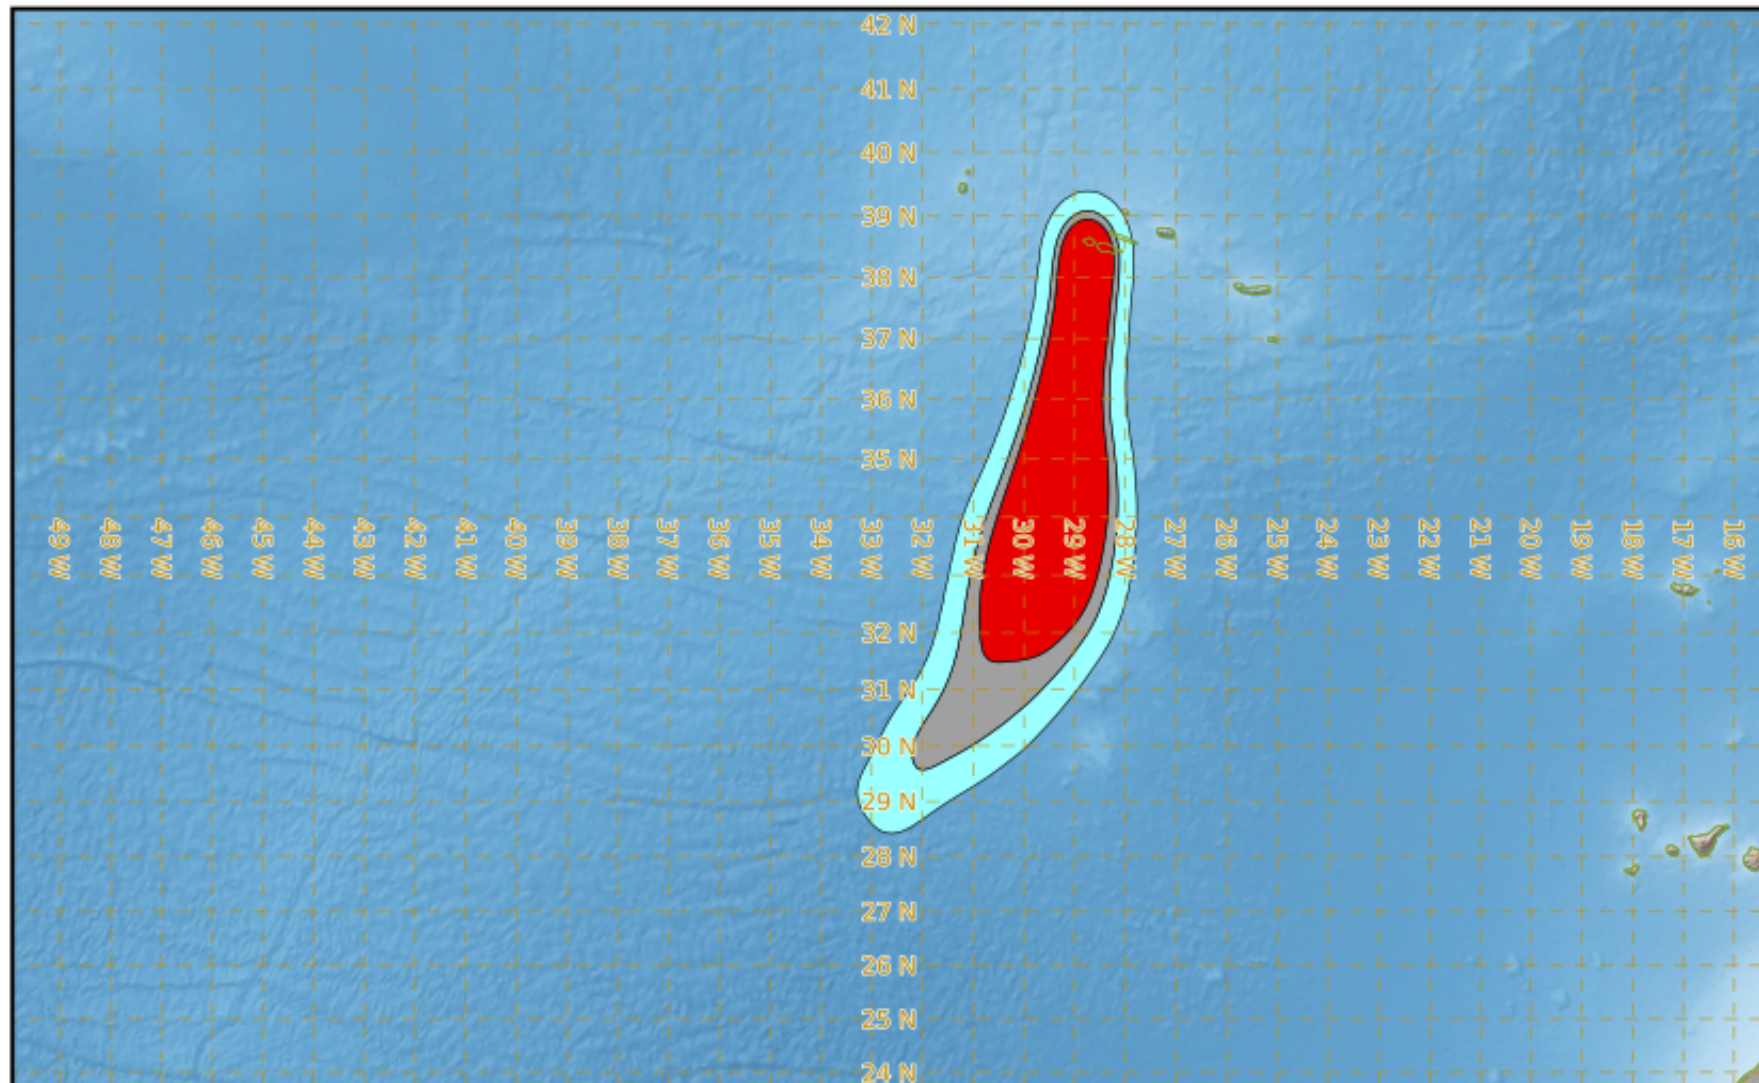

FAYAL EXERCISE VOLCAZO 20.01 EXERCISE

Modelled Ash Concentration from FL350 to FL550

valid from 18/11/2020 18h00 UTC to 19/11/2020 00h00 UTC

This is a guidance product, supplemental to the official VAAC Toulouse Volcanic Ash Advisory and Volcanic Ash Graphic products.

VAAC TOULOUSE