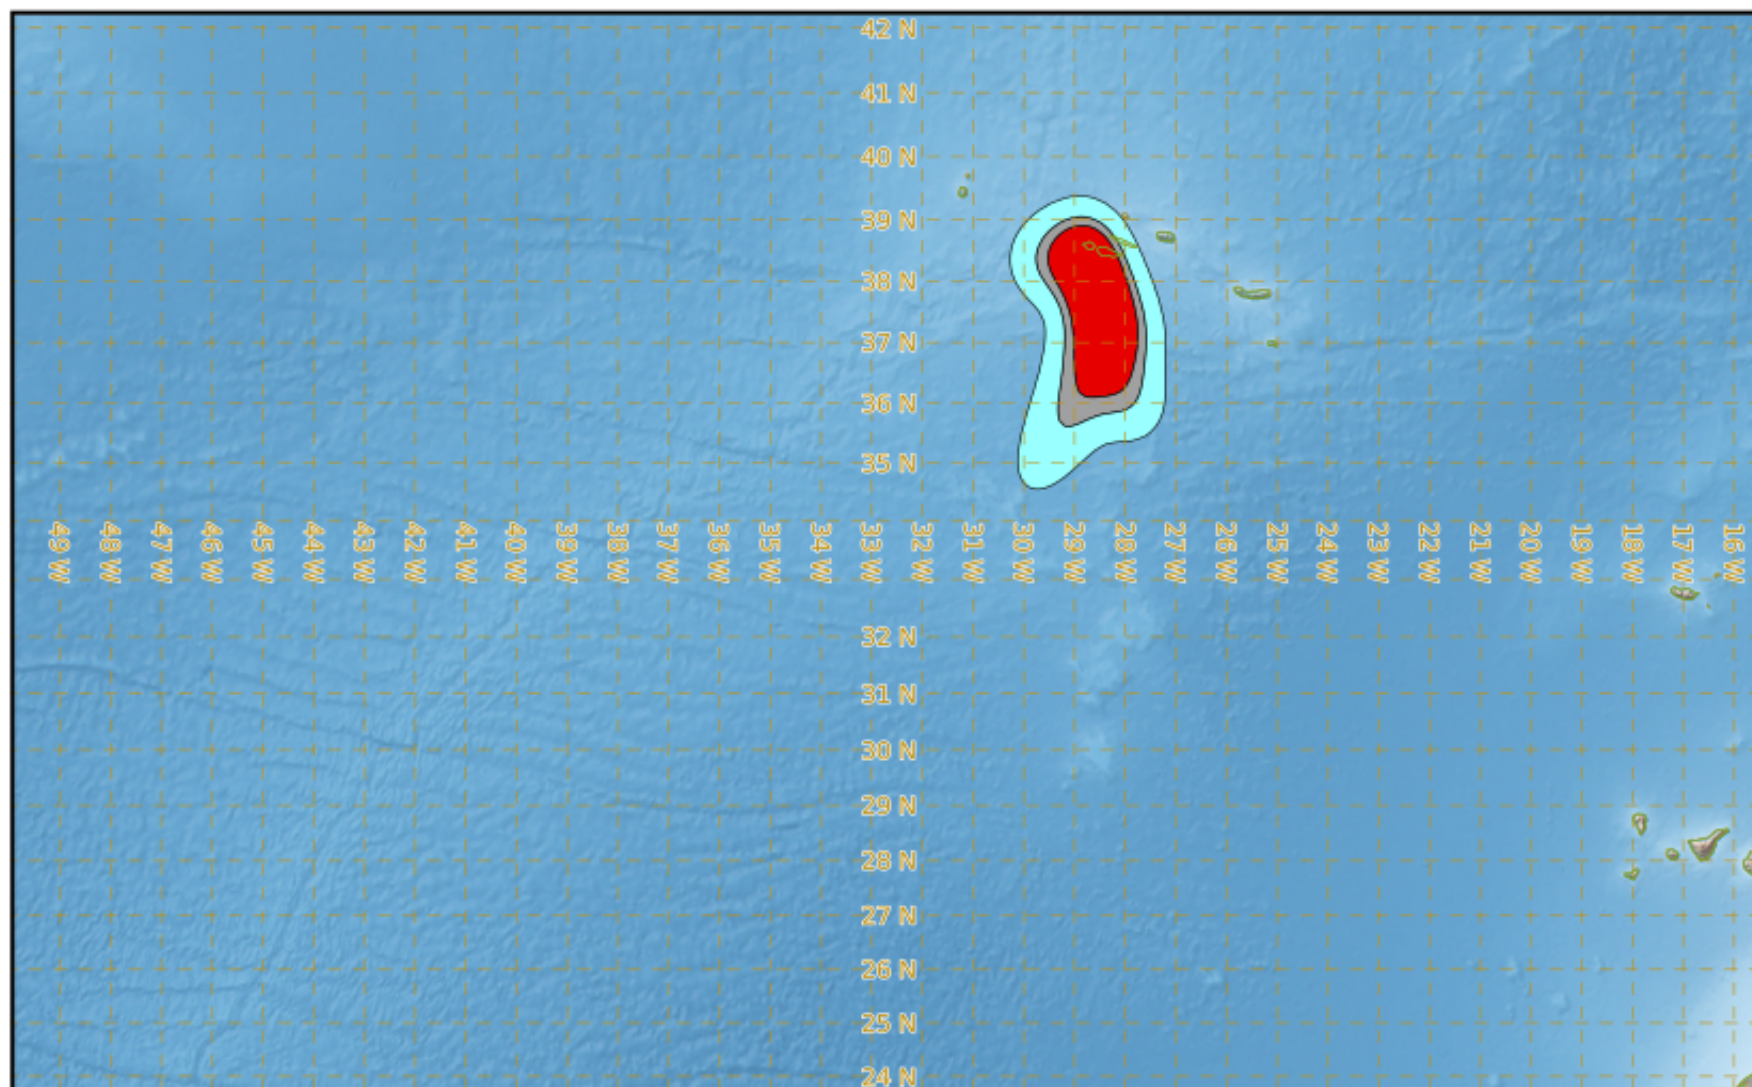

FAYAL EXERCISE VOLCAZO 20.01 EXERCISE

Modelled Ash Concentration from SFC to FL200

valid from 18/11/2020 09h00 UTC to 18/11/2020 15h00 UTC

This is a guidance product, supplemental to the official VAAC Toulouse Volcanic Ash Advisory and Volcanic Ash Graphic products.

VAAC TOULOUSE

FAYAL EXERCISE VOLCAZO 20.01 EXERCISE

Modelled Ash Concentration from SFC to FL200

valid from 18/11/2020 12h00 UTC to 18/11/2020 18h00 UTC

This is a guidance product, supplemental to the official VAAC Toulouse Volcanic Ash Advisory and Volcanic Ash Graphic products.

VAAC TOULOUSE

FAYAL EXERCISE VOLCAZO 20.01 EXERCISE

Modelled Ash Concentration from SFC to FL200

valid from 18/11/2020 15h00 UTC to 18/11/2020 21h00 UTC

This is a guidance product, supplemental to the official VAAC Toulouse Volcanic Ash Advisory and Volcanic Ash Graphic products.

VAAC TOULOUSE

FAYAL EXERCISE VOLCAZO 20.01 EXERCISE

Modelled Ash Concentration from SFC to FL200

valid from 18/11/2020 18h00 UTC to 19/11/2020 00h00 UTC

This is a guidance product, supplemental to the official VAAC Toulouse Volcanic Ash Advisory and Volcanic Ash Graphic products.