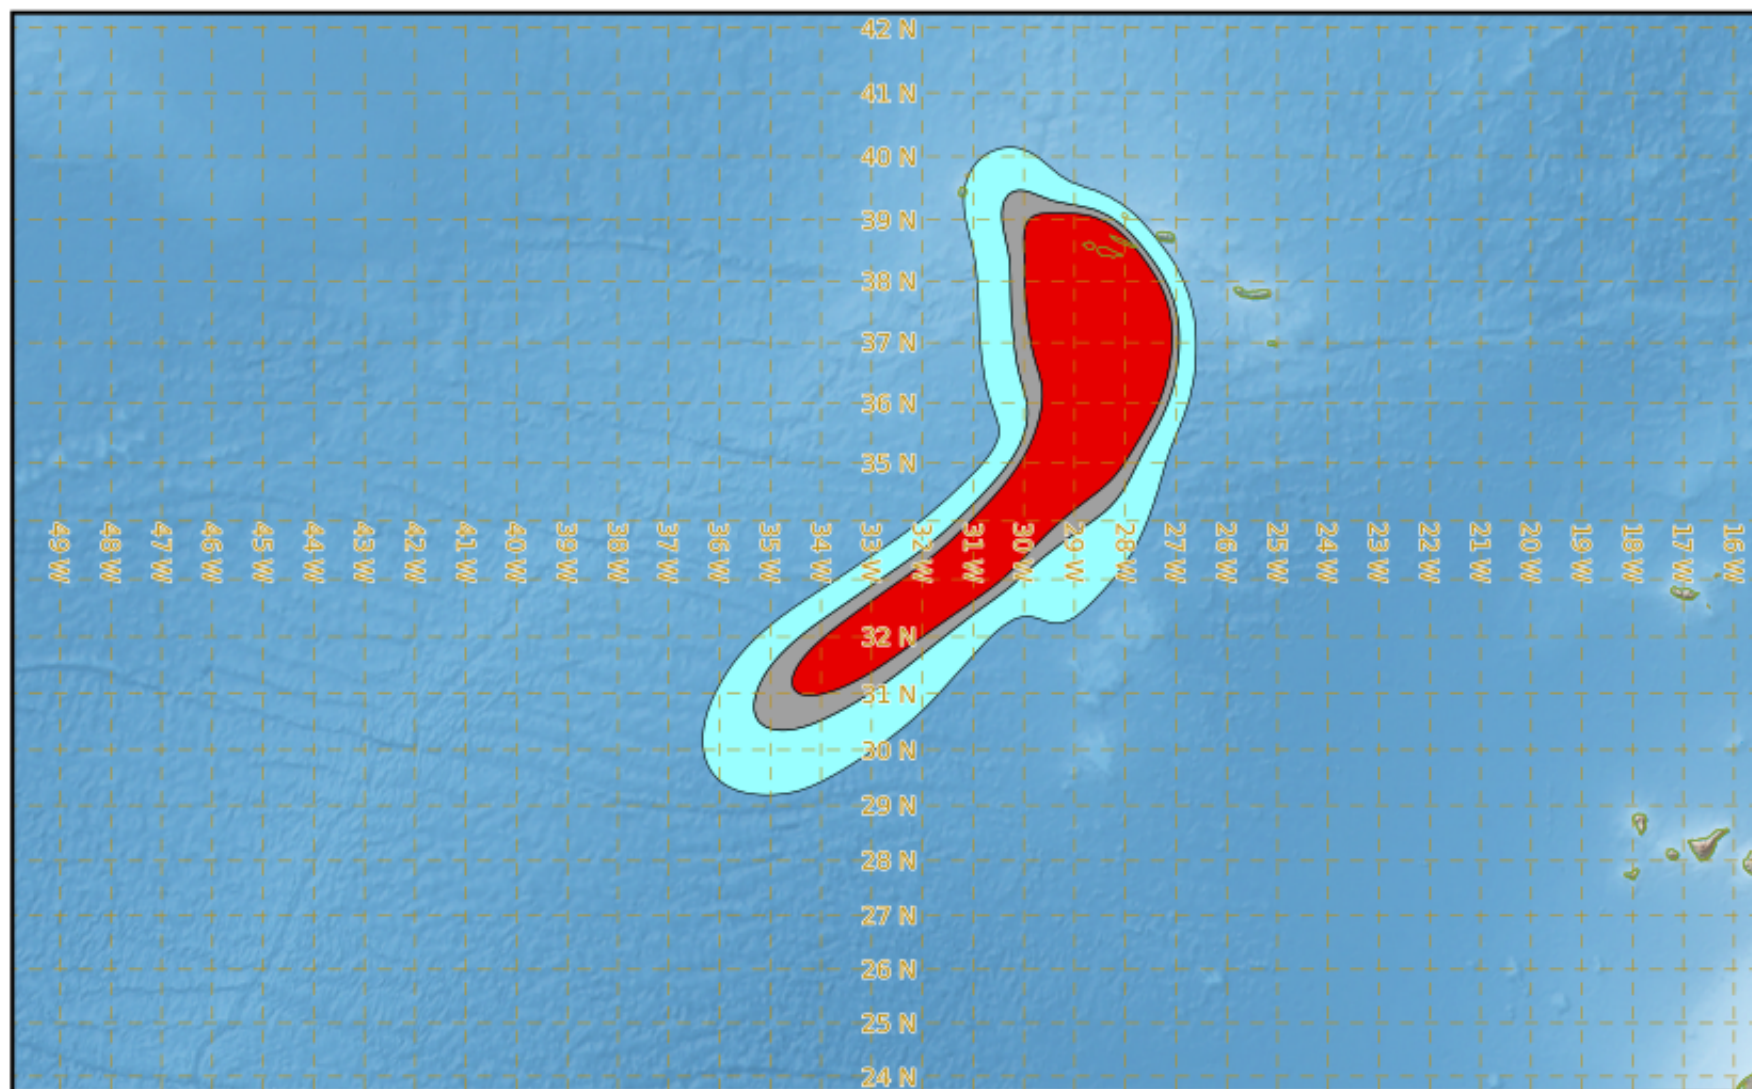

VAAC TOULOUSE

FAYAL EXERCISE VOLCAZO 20.01 EXERCISE

Modelled Ash Concentration from SFC to FL200

valid from 18/11/2020 15h00 UTC to 18/11/2020 21h00 UTC

This is a guidance product, supplemental to the official VAAC Toulouse Volcanic Ash Advisory and Volcanic Ash Graphic products.

VAAC TOULOUSE

FAYAL EXERCISE VOLCAZO 20.01 EXERCISE

Modelled Ash Concentration from SFC to FL200

valid from 18/11/2020 18h00 UTC to 19/11/2020 00h00 UTC

This is a guidance product, supplemental to the official VAAC Toulouse Volcanic Ash Advisory and Volcanic Ash Graphic products.

VAAC TOULOUSE

FAYAL EXERCISE VOLCAZO 20.01 EXERCISE

Modelled Ash Concentration from SFC to FL200

valid from 18/11/2020 21h00 UTC to 19/11/2020 03h00 UTC

This is a guidance product, supplemental to the official VAAC Toulouse Volcanic Ash Advisory and Volcanic Ash Graphic products.