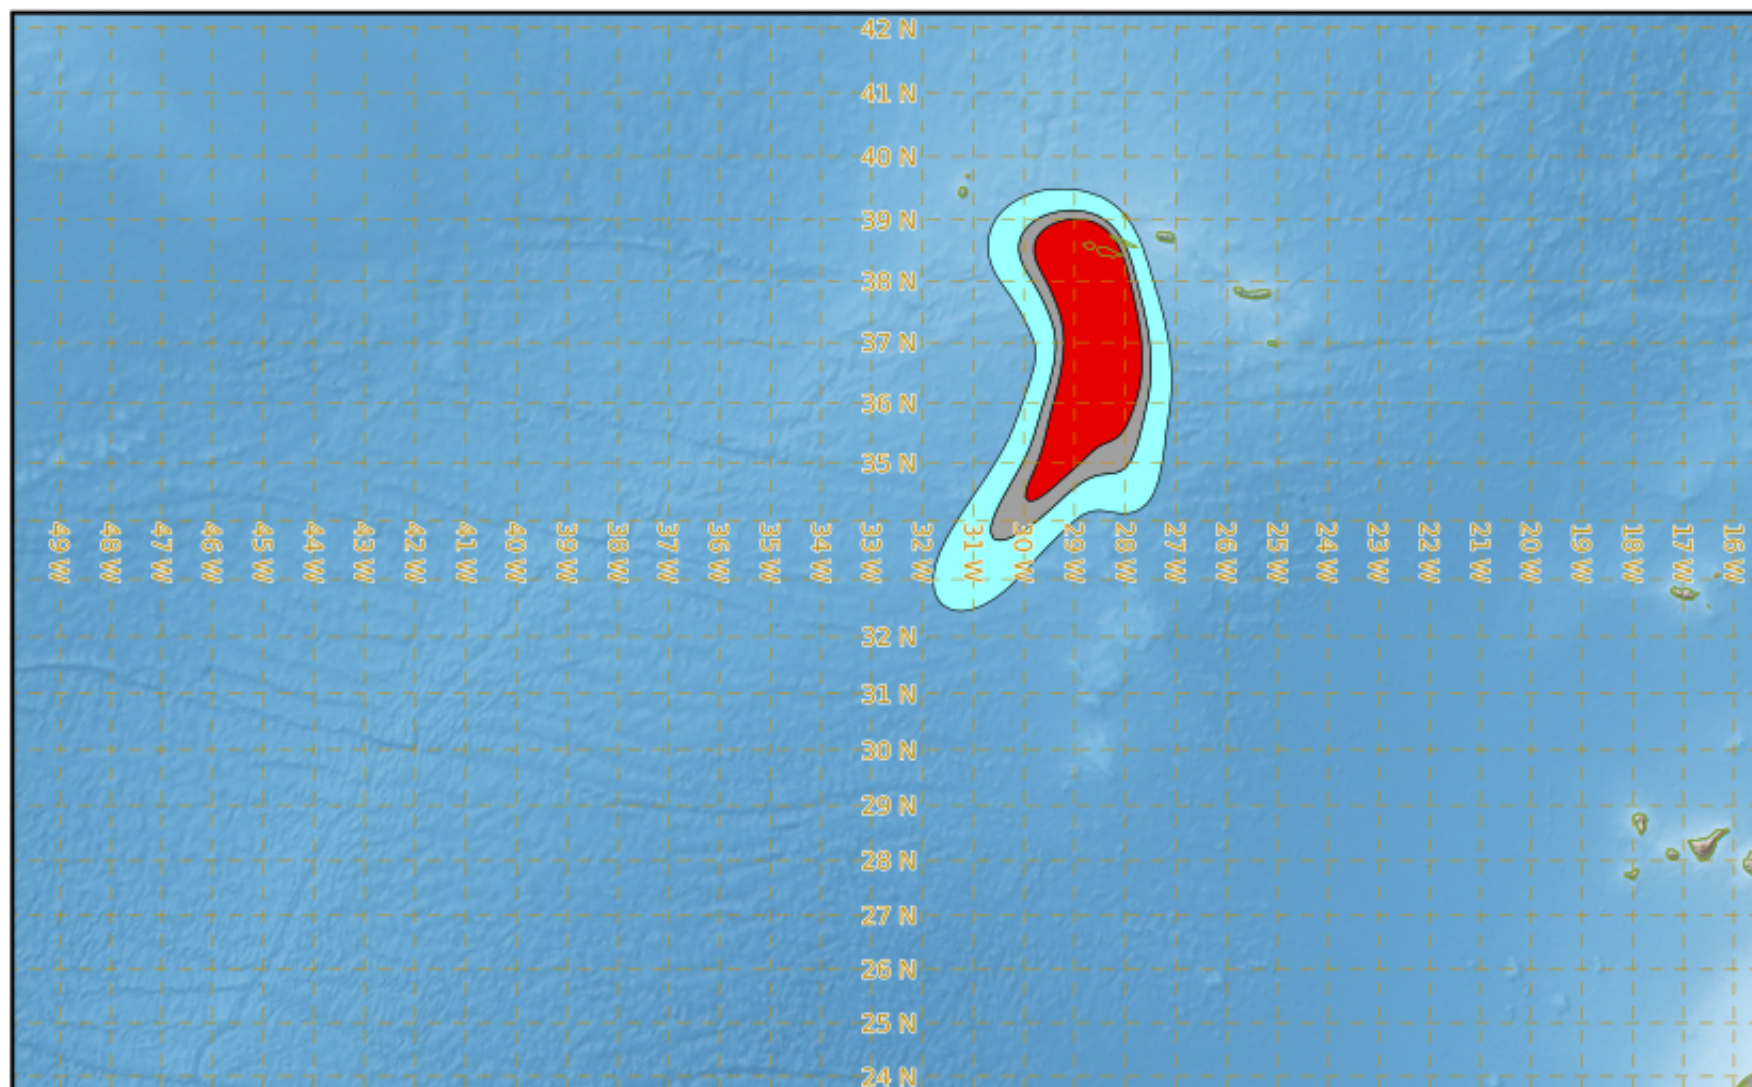

FAYAL EXERCISE VOLCAZO 20.01 EXERCISE

Modelled Ash Concentration from SFC to FL200

valid from 18/11/2020 09h00 UTC to 18/11/2020 15h00 UTC

This is a guidance product, supplemental to the official VAAC Toulouse Volcanic Ash Advisory and Volcanic Ash Graphic products.

VAAC TOULOUSE

FAYAL EXERCISE VOLCAZO 20.01 EXERCISE

Modelled Ash Concentration from SFC to FL200

valid from 18/11/2020 12h00 UTC to 18/11/2020 18h00 UTC

This is a guidance product, supplemental to the official VAAC Toulouse Volcanic Ash Advisory and Volcanic Ash Graphic products.

VAAC TOULOUSE

FAYAL EXERCISE VOLCAZO 20.01 EXERCISE

Modelled Ash Concentration from SFC to FL200

valid from 18/11/2020 15h00 UTC to 18/11/2020 21h00 UTC

This is a guidance product, supplemental to the official VAAC Toulouse Volcanic Ash Advisory and Volcanic Ash Graphic products.

VAAC TOULOUSE

FAYAL EXERCISE VOLCAZO 20.01 EXERCISE

Modelled Ash Concentration from SFC to FL200

valid from 18/11/2020 18h00 UTC to 19/11/2020 00h00 UTC

This is a guidance product, supplemental to the official VAAC Toulouse Volcanic Ash Advisory and Volcanic Ash Graphic products.