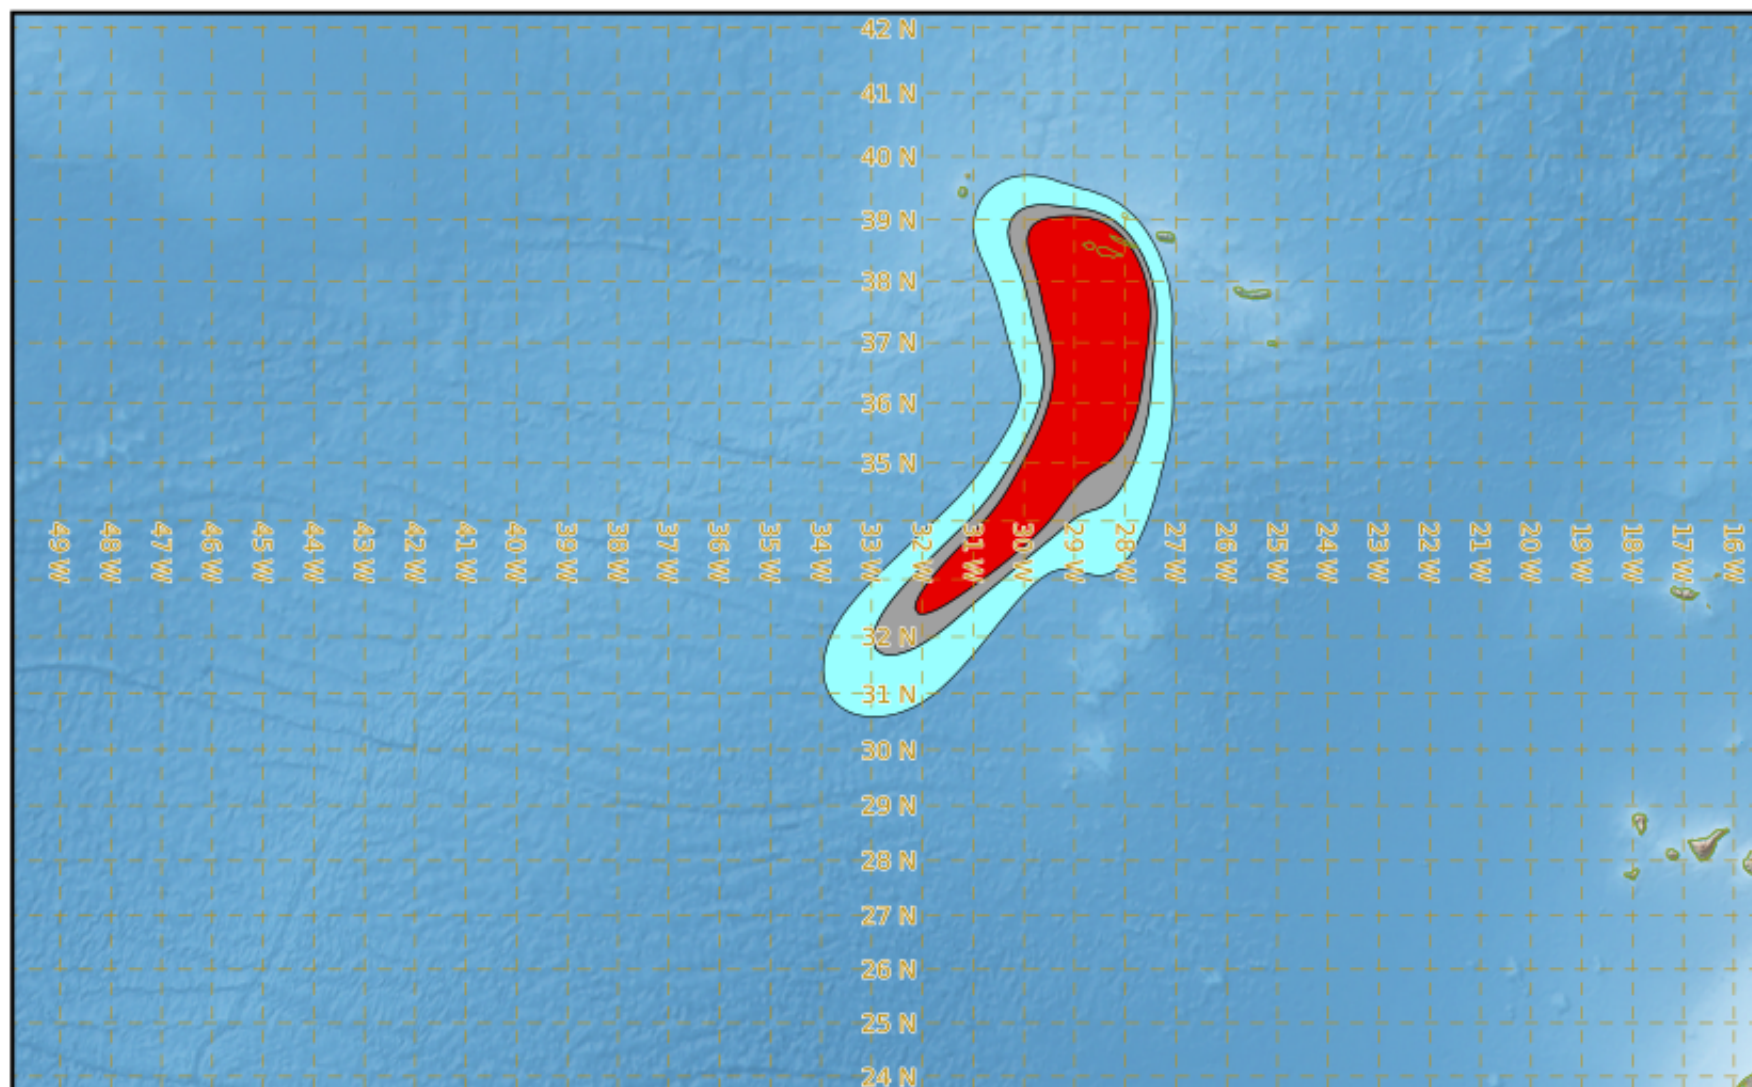

VAAC TOULOUSE

FAYAL EXERCISE VOLCAZO 20.01 EXERCISE

Modelled Ash Concentration from SFC to FL200

valid from 18/11/2020 12h00 UTC to 18/11/2020 18h00 UTC

This is a guidance product, supplemental to the official VAAC Toulouse Volcanic Ash Advisory and Volcanic Ash Graphic products.

VAAC TOULOUSE

FAYAL EXERCISE VOLCAZO 20.01 EXERCISE

Modelled Ash Concentration from SFC to FL200

valid from 18/11/2020 15h00 UTC to 18/11/2020 21h00 UTC

This is a guidance product, supplemental to the official VAAC Toulouse Volcanic Ash Advisory and Volcanic Ash Graphic products.

VAAC TOULOUSE

FAYAL EXERCISE VOLCAZO 20.01 EXERCISE

Modelled Ash Concentration from SFC to FL200

valid from 18/11/2020 18h00 UTC to 19/11/2020 00h00 UTC

This is a guidance product, supplemental to the official VAAC Toulouse Volcanic Ash Advisory and Volcanic Ash Graphic products.

VAAC TOULOUSE

FAYAL EXERCISE VOLCAZO 20.01 EXERCISE

Modelled Ash Concentration from SFC to FL200

valid from 18/11/2020 21h00 UTC to 19/11/2020 03h00 UTC

This is a guidance product, supplemental to the official VAAC Toulouse Volcanic Ash Advisory and Volcanic Ash Graphic products.