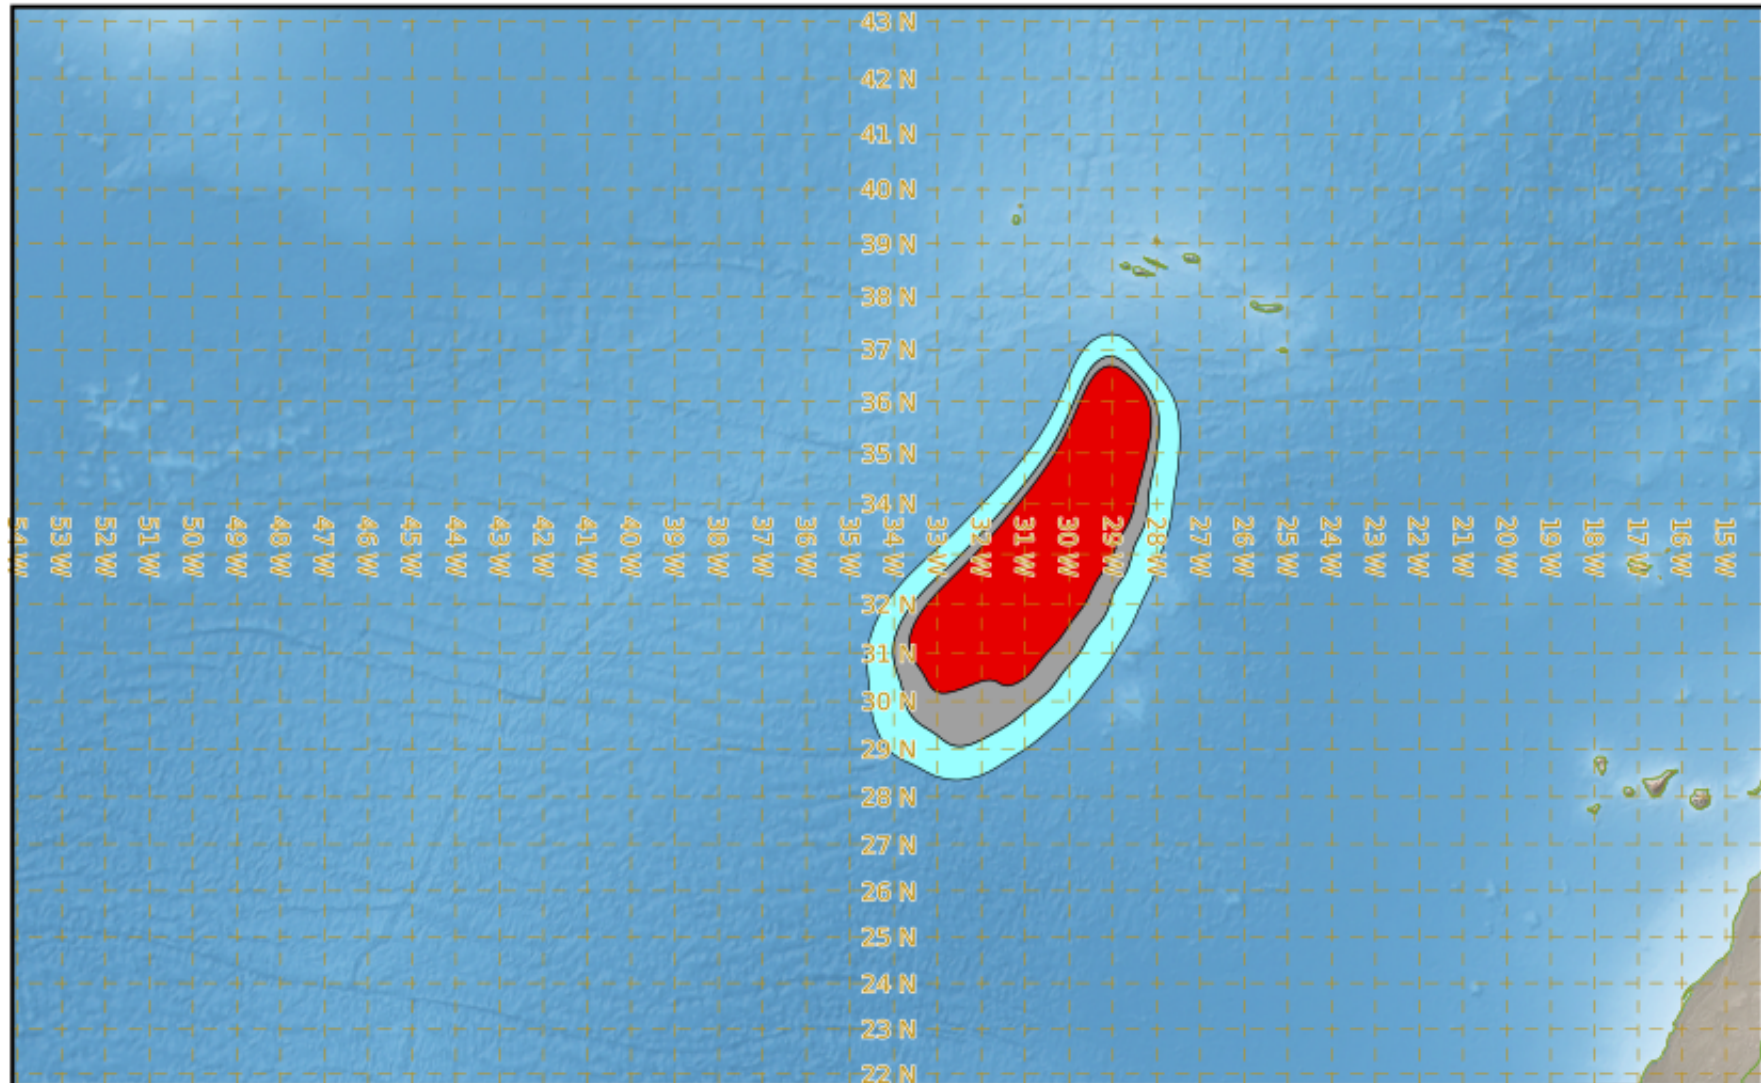

FAYAL EXERCISE VOLCAZO 20.01 EXERCISE

Modelled Ash Concentration from FL200 to FL350

valid from 18/11/2020 12h00 UTC to 18/11/2020 18h00 UTC

This is a guidance product, supplemental to the official VAAC Toulouse Volcanic Ash Advisory and Volcanic Ash Graphic products.

VAAC TOULOUSE

FAYAL EXERCISE VOLCAZO 20.01 EXERCISE

Modelled Ash Concentration from FL200 to FL350

valid from 18/11/2020 15h00 UTC to 18/11/2020 21h00 UTC

This is a guidance product, supplemental to the official VAAC Toulouse Volcanic Ash Advisory and Volcanic Ash Graphic products.

VAAC TOULOUSE

FAYAL EXERCISE VOLCAZO 20.01 EXERCISE

Modelled Ash Concentration from FL200 to FL350

valid from 18/11/2020 18h00 UTC to 19/11/2020 00h00 UTC

This is a guidance product, supplemental to the official VAAC Toulouse Volcanic Ash Advisory and Volcanic Ash Graphic products.

VAAC TOULOUSE

FAYAL EXERCISE VOLCAZO 20.01 EXERCISE

Modelled Ash Concentration from FL200 to FL350

valid from 18/11/2020 21h00 UTC to 19/11/2020 03h00 UTC

This is a guidance product, supplemental to the official VAAC Toulouse Volcanic Ash Advisory and Volcanic Ash Graphic products.