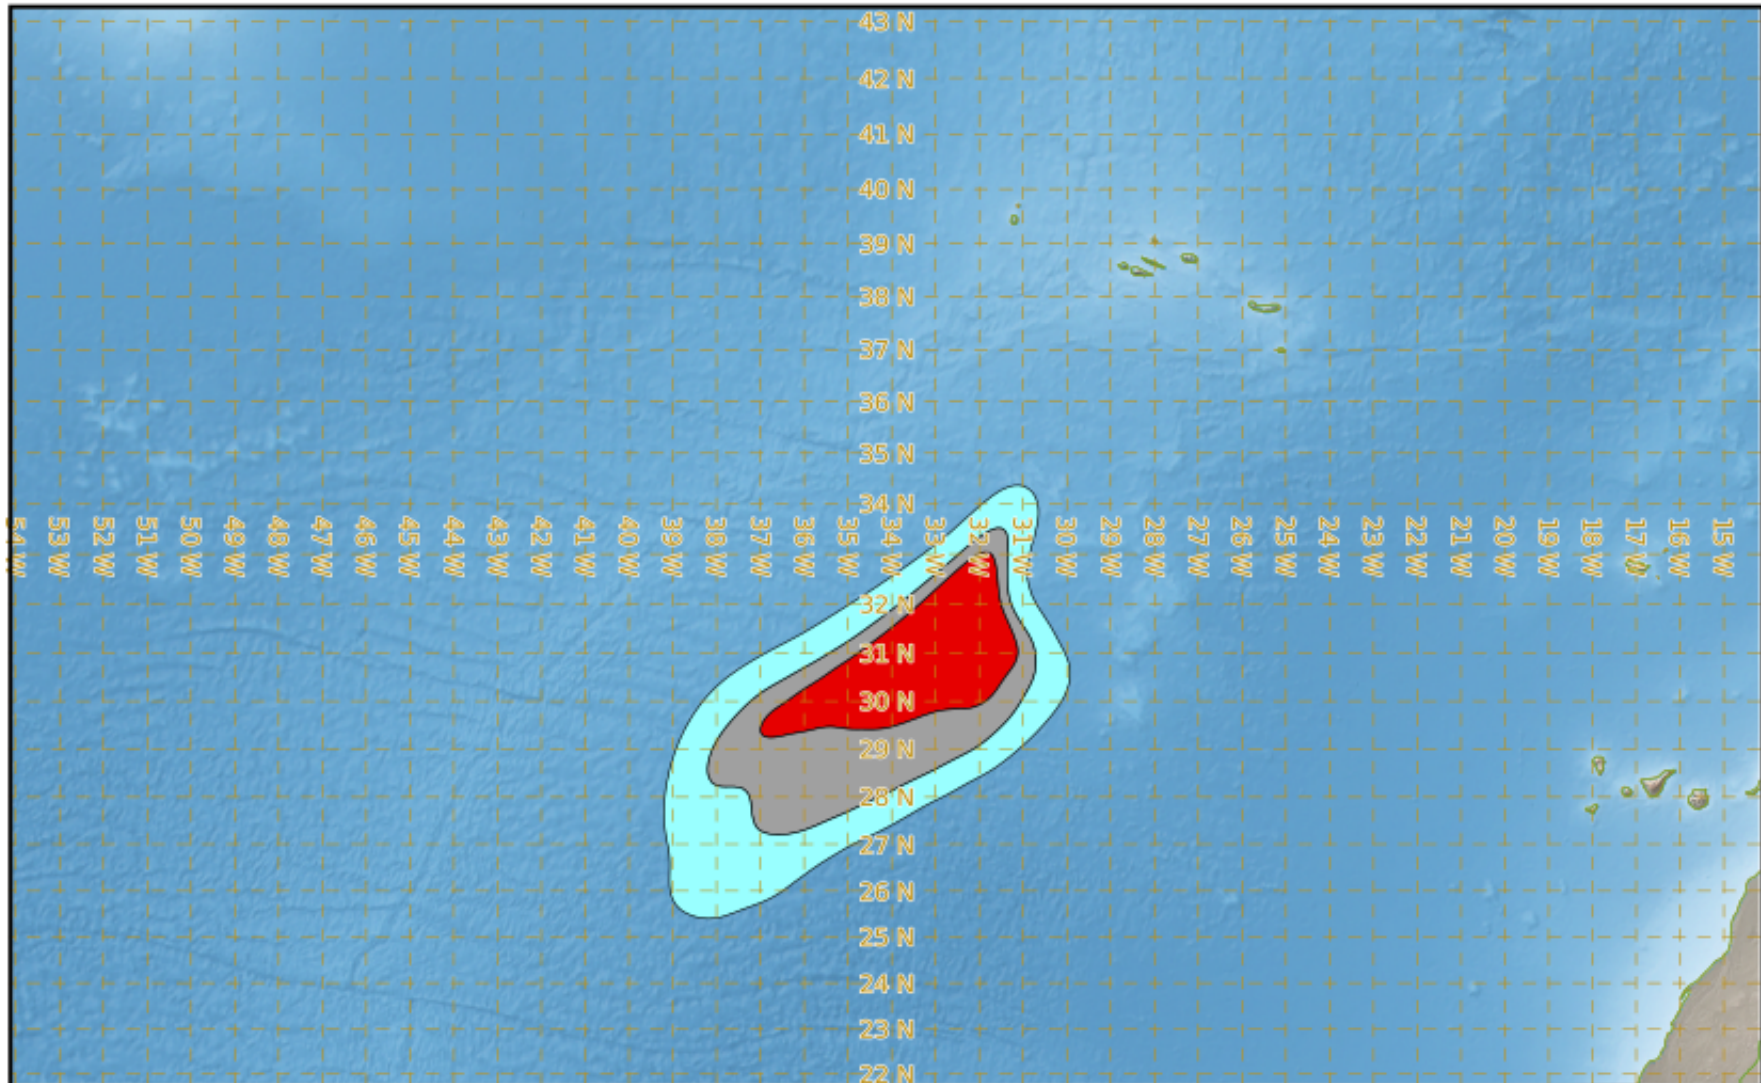

VAAC TOULOUSE

FAYAL EXERCISE VOLCAZO 20.01 EXERCISE

Modelled Ash Concentration from FL200 to FL350

valid from 18/11/2020 18h00 UTC to 19/11/2020 00h00 UTC

This is a guidance product, supplemental to the official VAAC Toulouse Volcanic Ash Advisory and Volcanic Ash Graphic products.

VAAC TOULOUSE

FAYAL EXERCISE VOLCAZO 20.01 EXERCISE

Modelled Ash Concentration from FL200 to FL350

valid from 18/11/2020 21h00 UTC to 19/11/2020 03h00 UTC

This is a guidance product, supplemental to the official VAAC Toulouse Volcanic Ash Advisory and Volcanic Ash Graphic products.

VAAC TOULOUSE

FAYAL EXERCISE VOLCAZO 20.01 EXERCISE

Modelled Ash Concentration from FL200 to FL350

valid from 19/11/2020 00h00 UTC to 19/11/2020 06h00 UTC

This is a guidance product, supplemental to the official VAAC Toulouse Volcanic Ash Advisory and Volcanic Ash Graphic products.