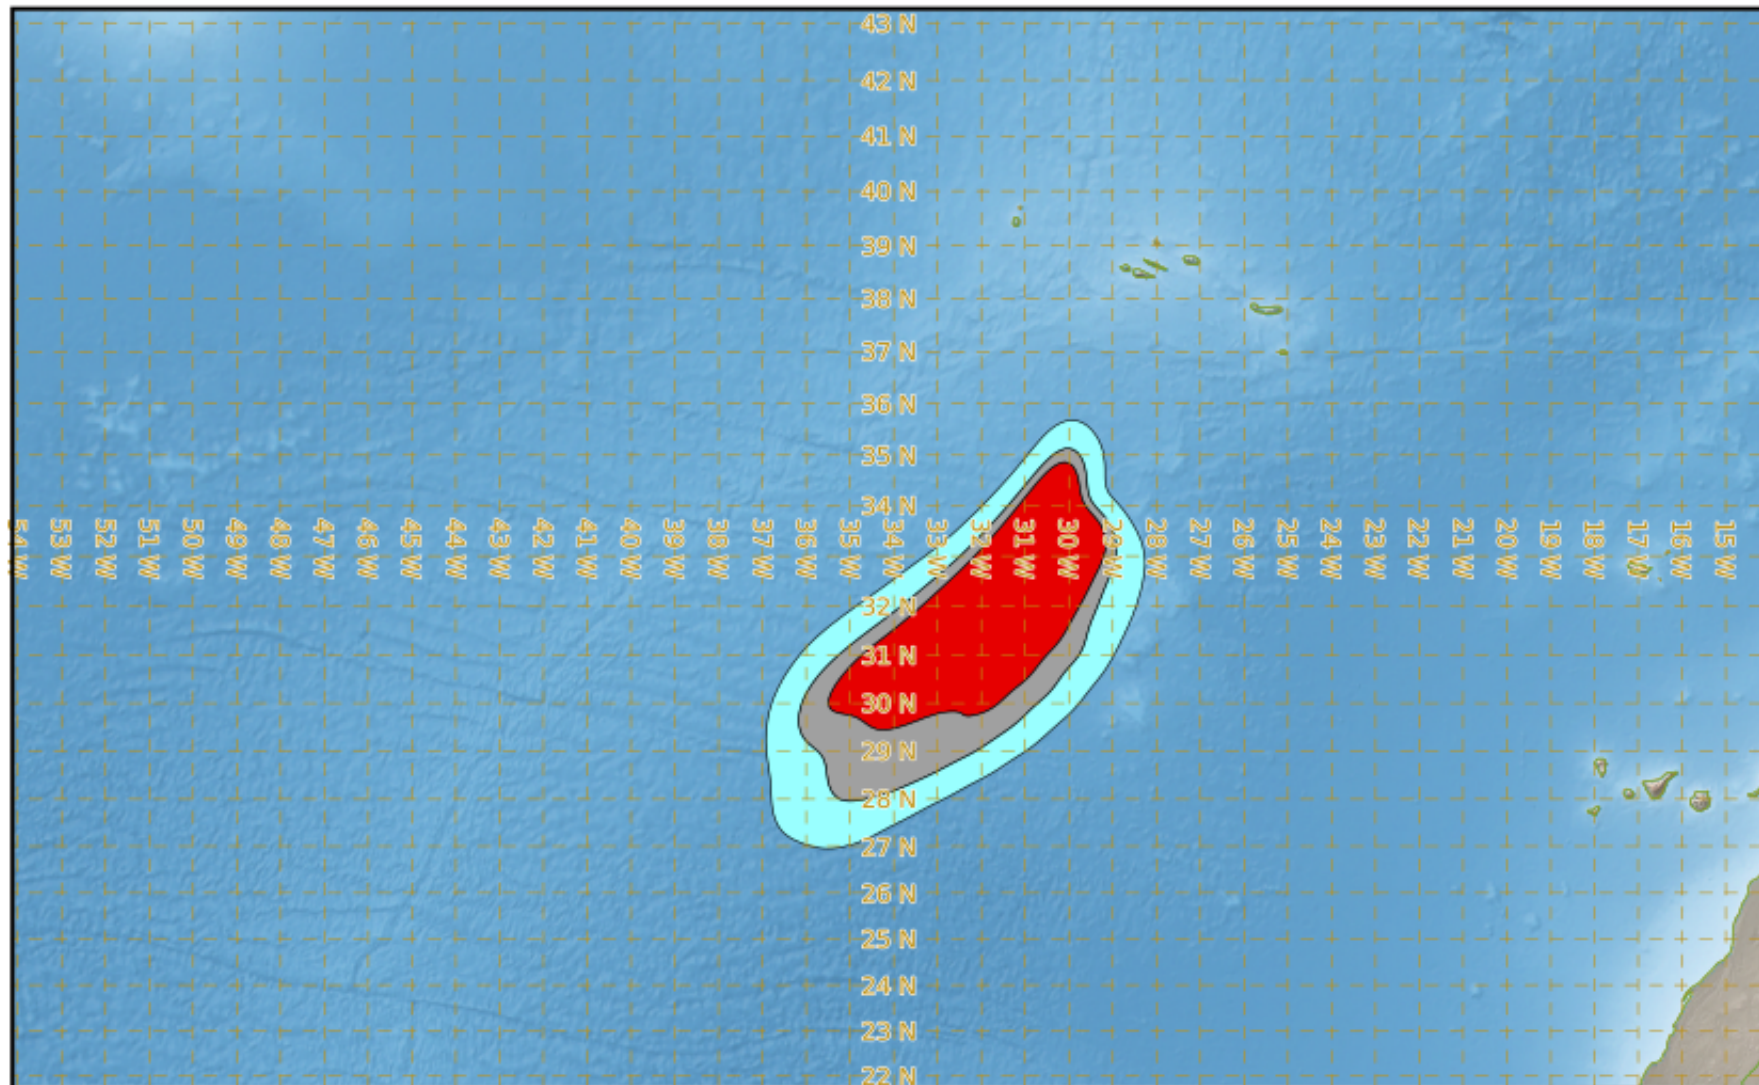

VAAC TOULOUSE

FAYAL EXERCISE VOLCAZO 20.01 EXERCISE

Modelled Ash Concentration from FL200 to FL350

valid from 18/11/2020 15h00 UTC to 18/11/2020 21h00 UTC

This is a guidance product, supplemental to the official VAAC Toulouse Volcanic Ash Advisory and Volcanic Ash Graphic products.

VAAC TOULOUSE

FAYAL EXERCISE VOLCAZO 20.01 EXERCISE

Modelled Ash Concentration from FL200 to FL350

valid from 18/11/2020 18h00 UTC to 19/11/2020 00h00 UTC

This is a guidance product, supplemental to the official VAAC Toulouse Volcanic Ash Advisory and Volcanic Ash Graphic products.

VAAC TOULOUSE

FAYAL EXERCISE VOLCAZO 20.01 EXERCISE

Modelled Ash Concentration from FL200 to FL350

valid from 18/11/2020 21h00 UTC to 19/11/2020 03h00 UTC

This is a guidance product, supplemental to the official VAAC Toulouse Volcanic Ash Advisory and Volcanic Ash Graphic products.

VAAC TOULOUSE

FAYAL EXERCISE VOLCAZO 20.01 EXERCISE

Modelled Ash Concentration from FL200 to FL350

valid from 19/11/2020 00h00 UTC to 19/11/2020 06h00 UTC

This is a guidance product, supplemental to the official VAAC Toulouse Volcanic Ash Advisory and Volcanic Ash Graphic products.