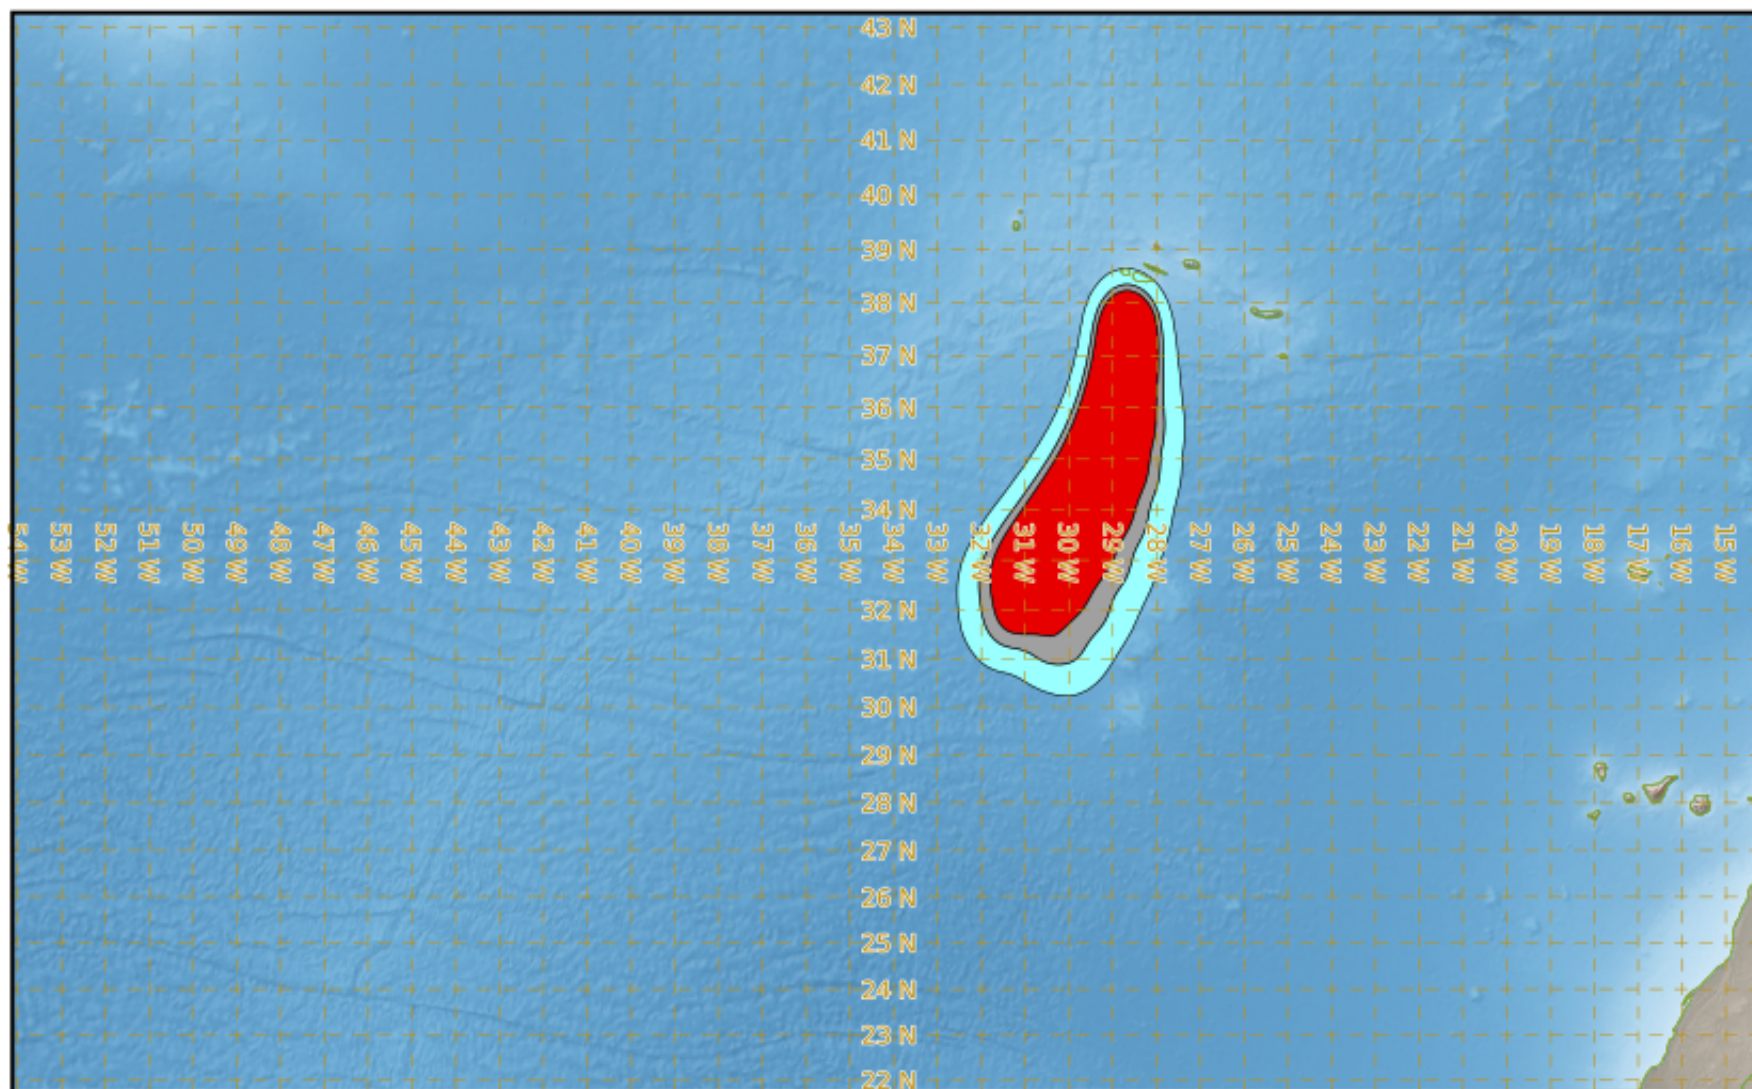

FAYAL EXERCISE VOLCAZO 20.01 EXERCISE

Modelled Ash Concentration from FL200 to FL350

valid from 18/11/2020 12h00 UTC to 18/11/2020 18h00 UTC

This is a guidance product, supplemental to the official VAAC Toulouse Volcanic Ash Advisory and Volcanic Ash Graphic products.

VAAC TOULOUSE

FAYAL EXERCISE VOLCAZO 20.01 EXERCISE

Modelled Ash Concentration from FL200 to FL350

valid from 18/11/2020 15h00 UTC to 18/11/2020 21h00 UTC

This is a guidance product, supplemental to the official VAAC Toulouse Volcanic Ash Advisory and Volcanic Ash Graphic products.

VAAC TOULOUSE

FAYAL EXERCISE VOLCAZO 20.01 EXERCISE

Modelled Ash Concentration from FL200 to FL350

valid from 18/11/2020 18h00 UTC to 19/11/2020 00h00 UTC

This is a guidance product, supplemental to the official VAAC Toulouse Volcanic Ash Advisory and Volcanic Ash Graphic products.

VAAC TOULOUSE

FAYAL EXERCISE VOLCAZO 20.01 EXERCISE

Modelled Ash Concentration from FL200 to FL350

valid from 18/11/2020 21h00 UTC to 19/11/2020 03h00 UTC

This is a guidance product, supplemental to the official VAAC Toulouse Volcanic Ash Advisory and Volcanic Ash Graphic products.