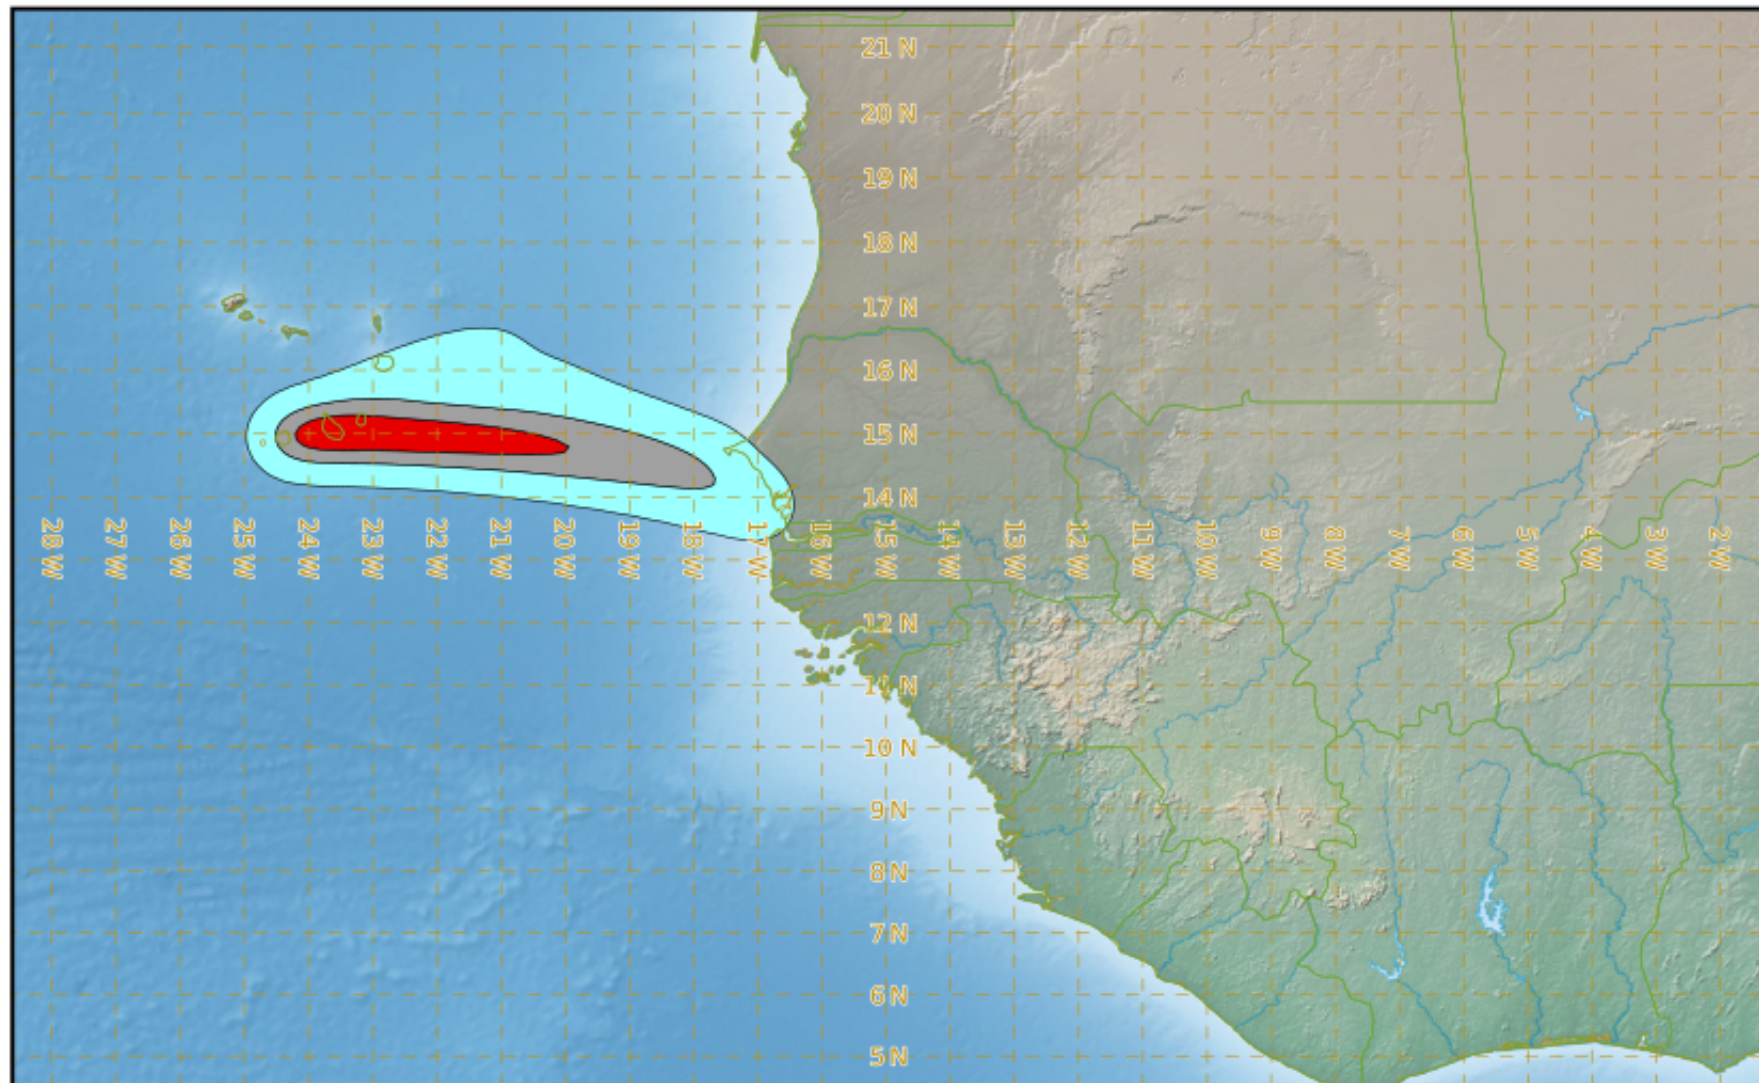

VAAC TOULOUSE

Issue time : 202001130935

LOW

MEDIUM

HIGH

FOGO TEST PLEASE DIREGARD TEST

Modelled Ash Concentration from FL200 to FL350

valid from 13/01/2020 12h00 UTC to 13/01/2020 18h00 UTC