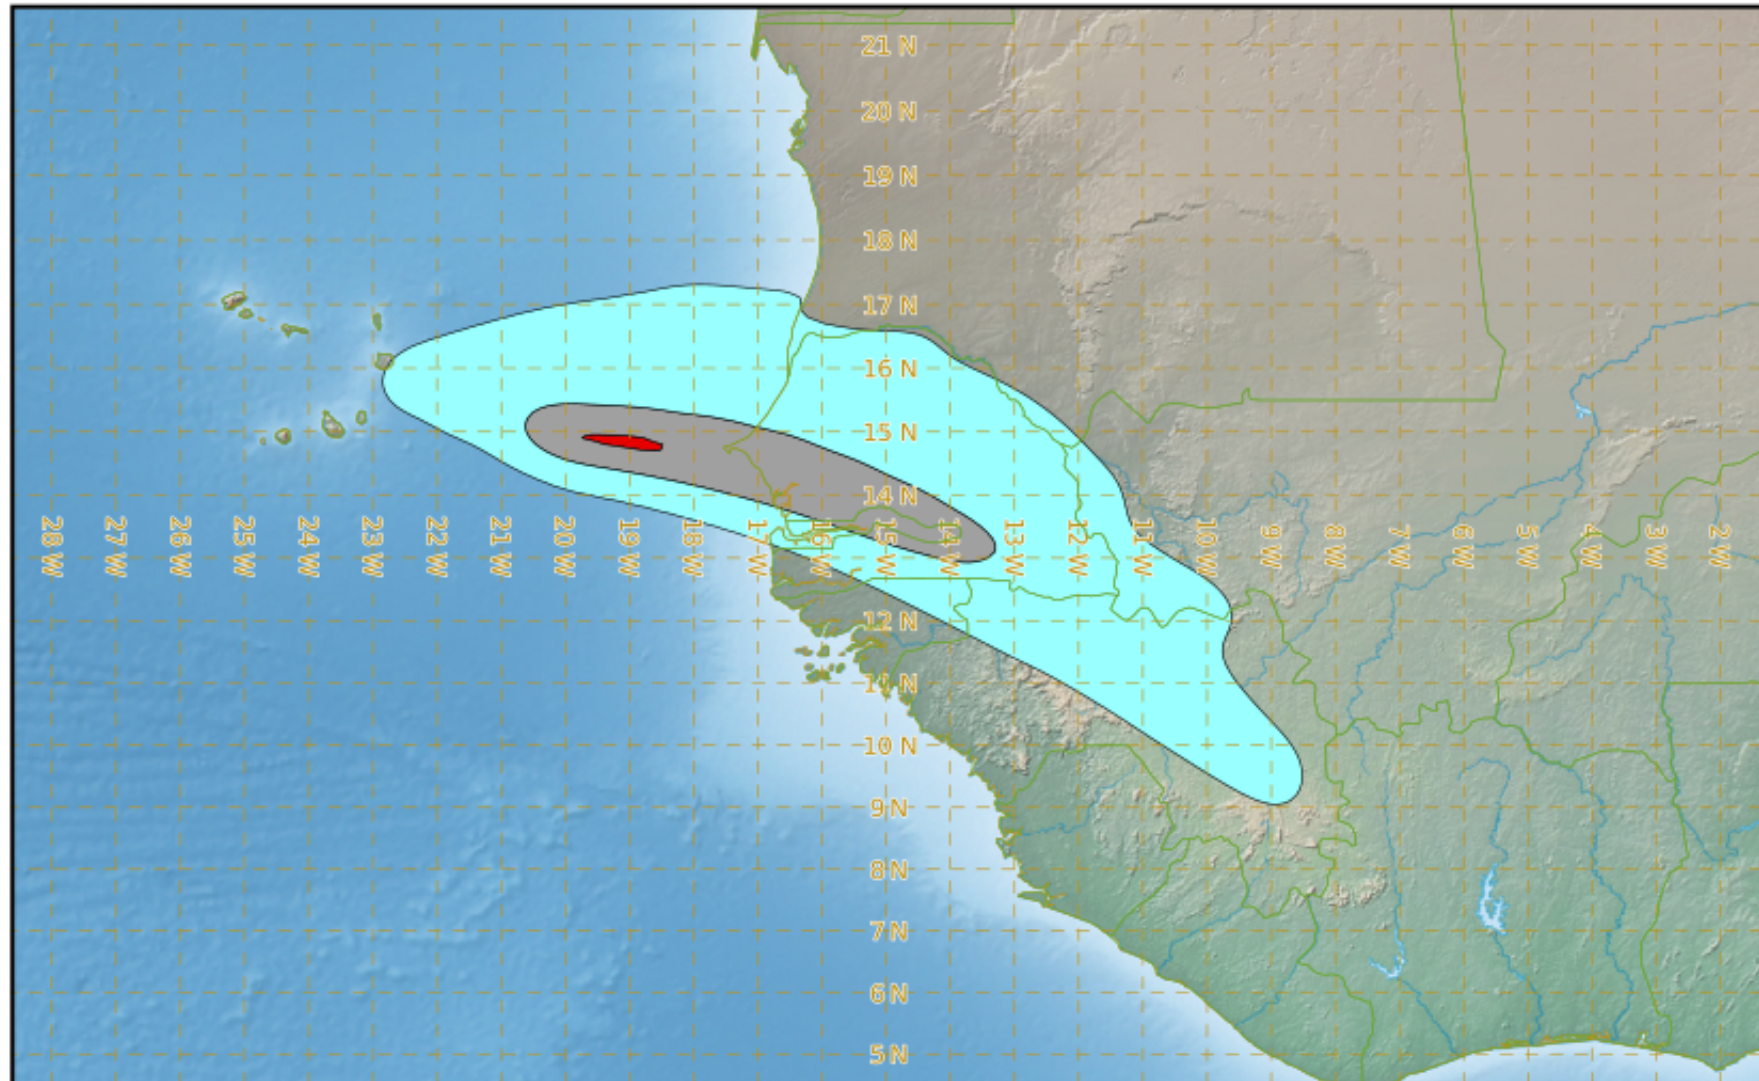

This is a guidance product, supplemental to the official VAAC Toulouse Volcanic Ash Advisory and Volcanic Ash Graphic products.

VAAC TOULOUSE

Issue time : 202001130935

LOW

MEDIUM

HIGH

FOGO TEST PLEASE DIREGARD TEST Modelled Ash Concentration from FL200 to FL350 valid from 14/01/2020 00h00 UTC to 14/01/2020 06h00 UTC