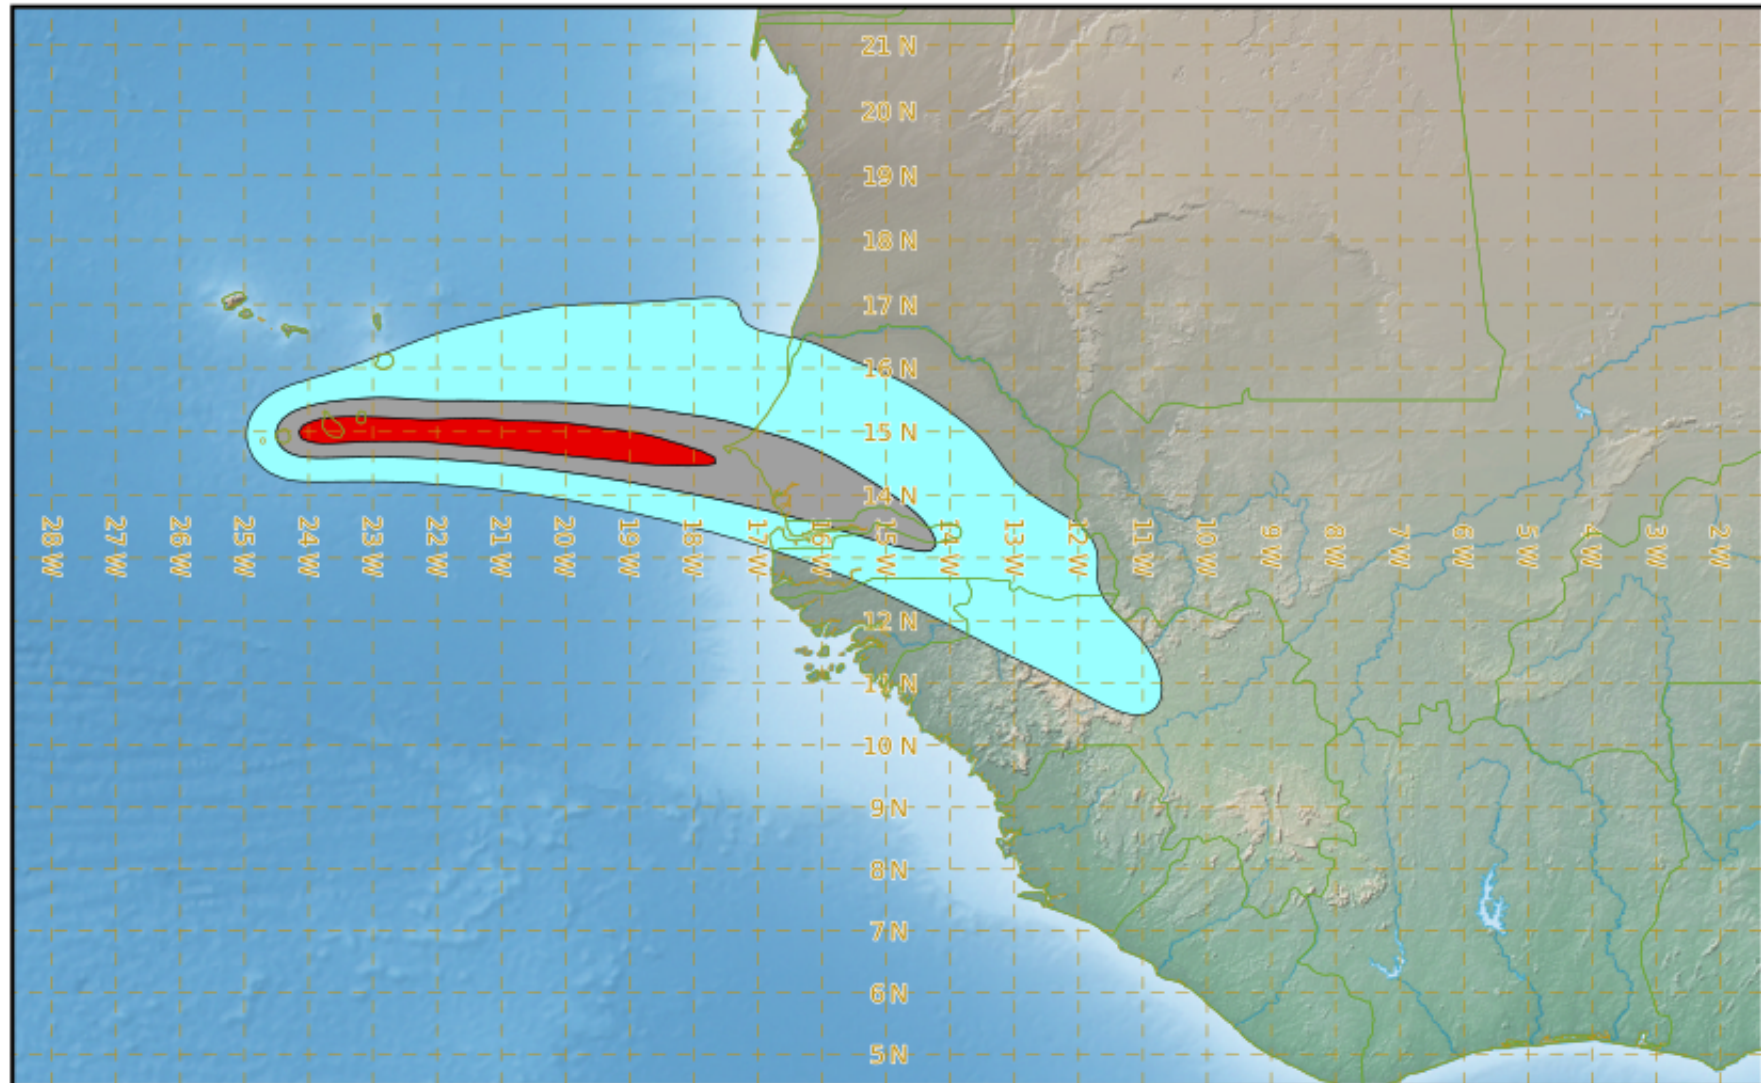

Issue time : 202001130935

LOW

MEDIUM

HIGH

VAAC TOULOUSE

FOGO TEST PLEASE DIREGARD TEST

Modelled Ash Concentration from FL200 to FL350

valid from 13/01/2020 18h00 UTC to 14/01/2020 00h00 UTC