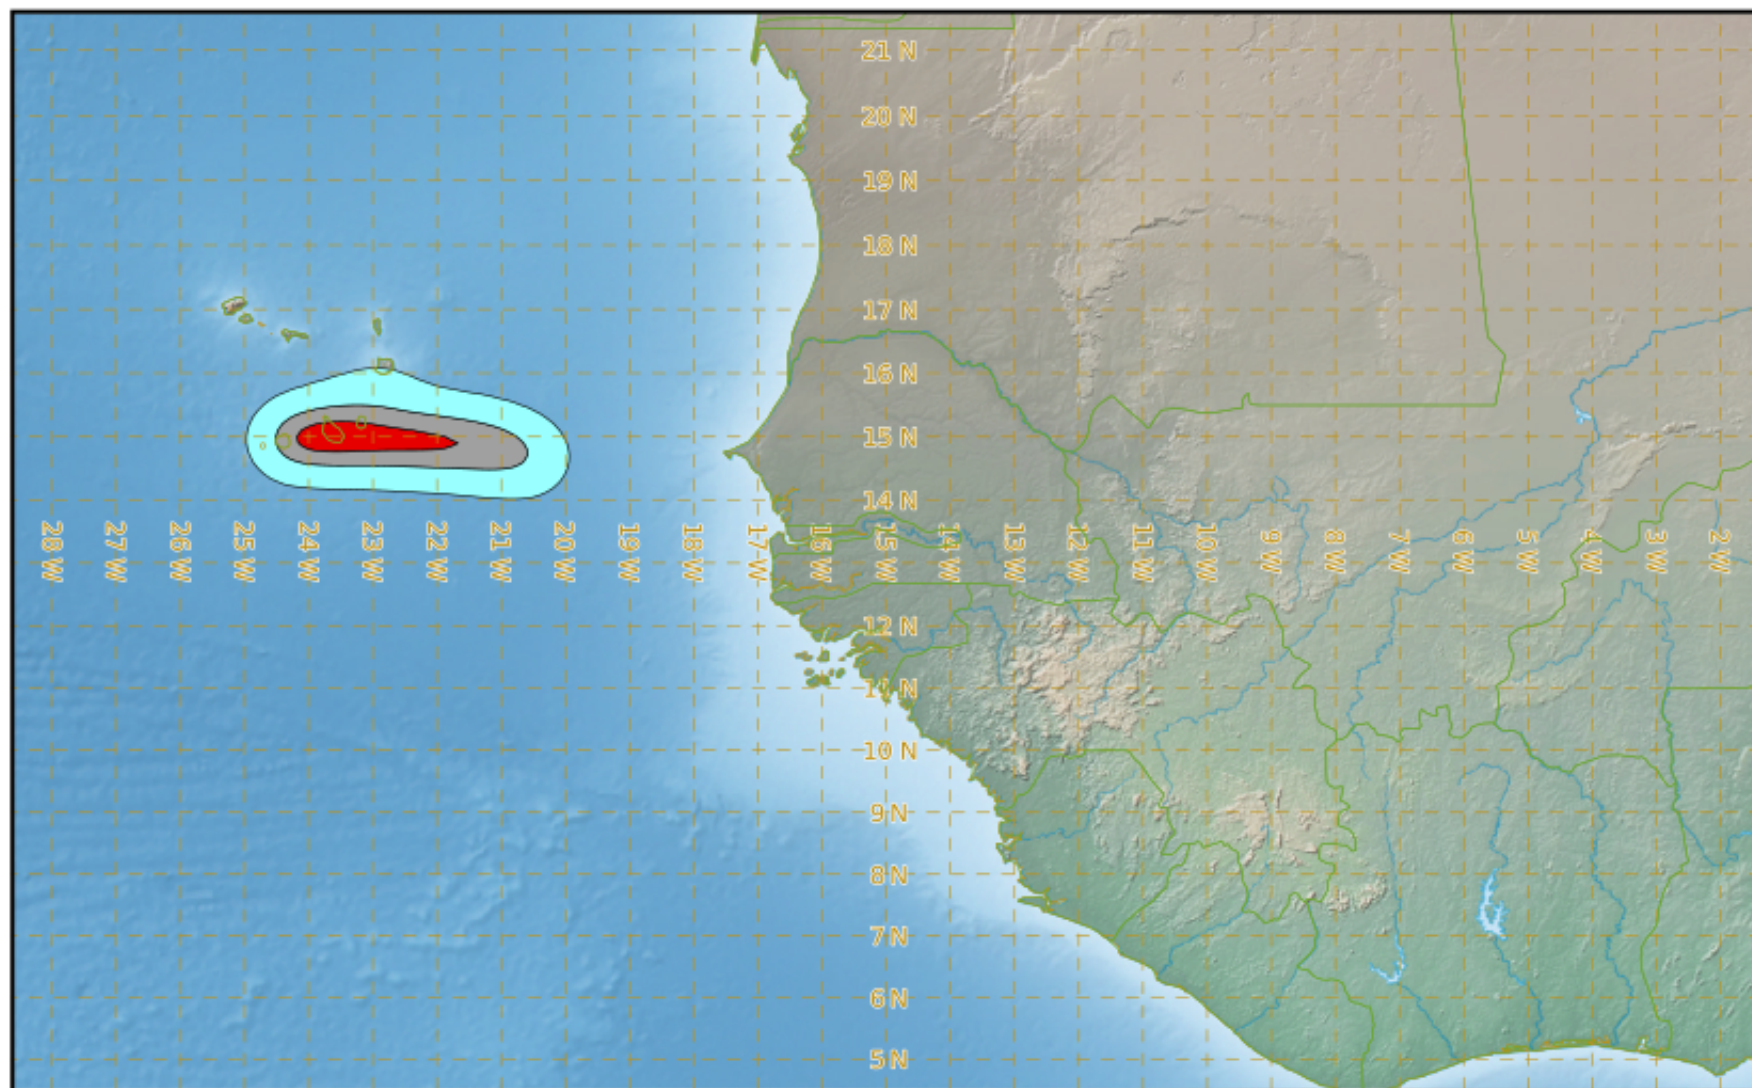

FOGO TEST PLEASE DIREGARD TEST

Modelled Ash Concentration from FL200 to FL350

valid from 13/01/2020 06h00 UTC to 13/01/2020 12h00 UTC

This is a guidance product, supplemental to the official VAAC Toulouse Volcanic Ash Advisory and Volcanic Ash Graphic products.

Issue time : 202001130935

LOW

MEDIUM

HIGH

VAAC TOULOUSE