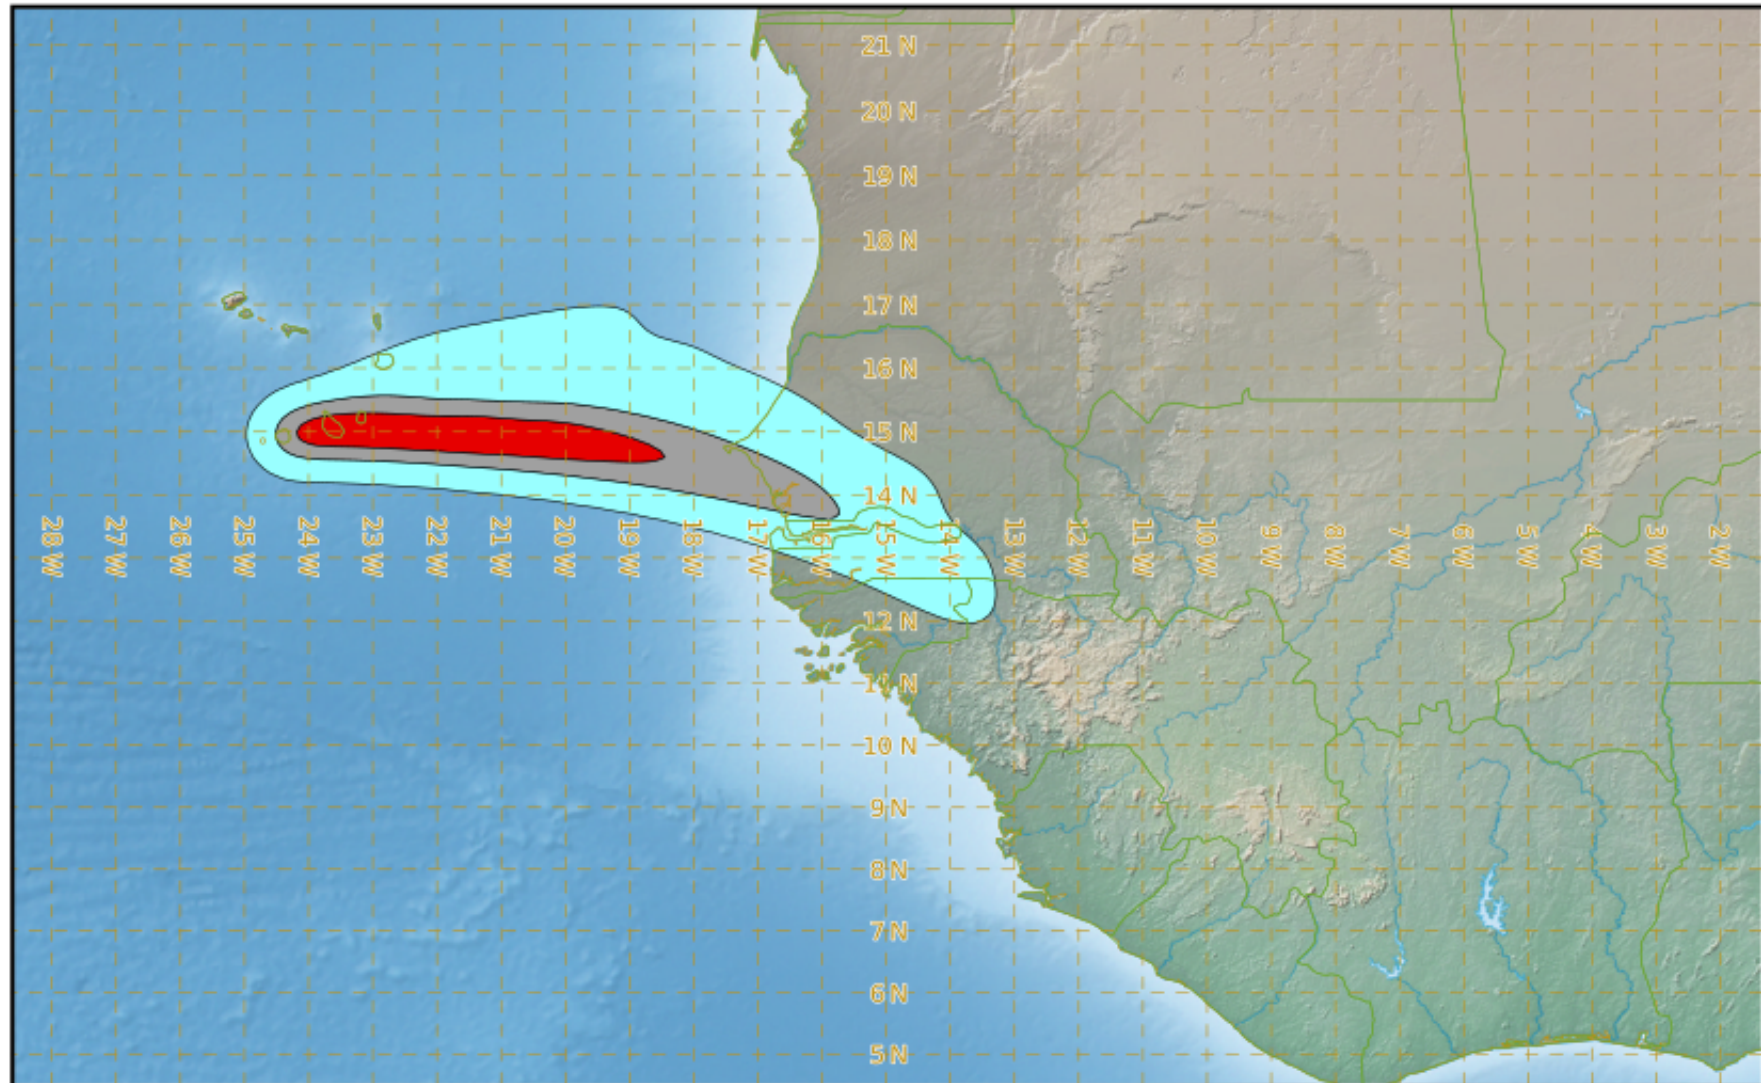

FOGO TEST PLEASE DIREGARD TEST

Modelled Ash Concentration from FL200 to FL350

valid from 13/01/2020 12h00 UTC to 13/01/2020 18h00 UTC

This is a guidance product, supplemental to the official VAAC Toulouse Volcanic Ash Advisory and Volcanic Ash Graphic products.

VAAC TOULOUSE

Issue time : 202001130935

LOW

MEDIUM

HIGH