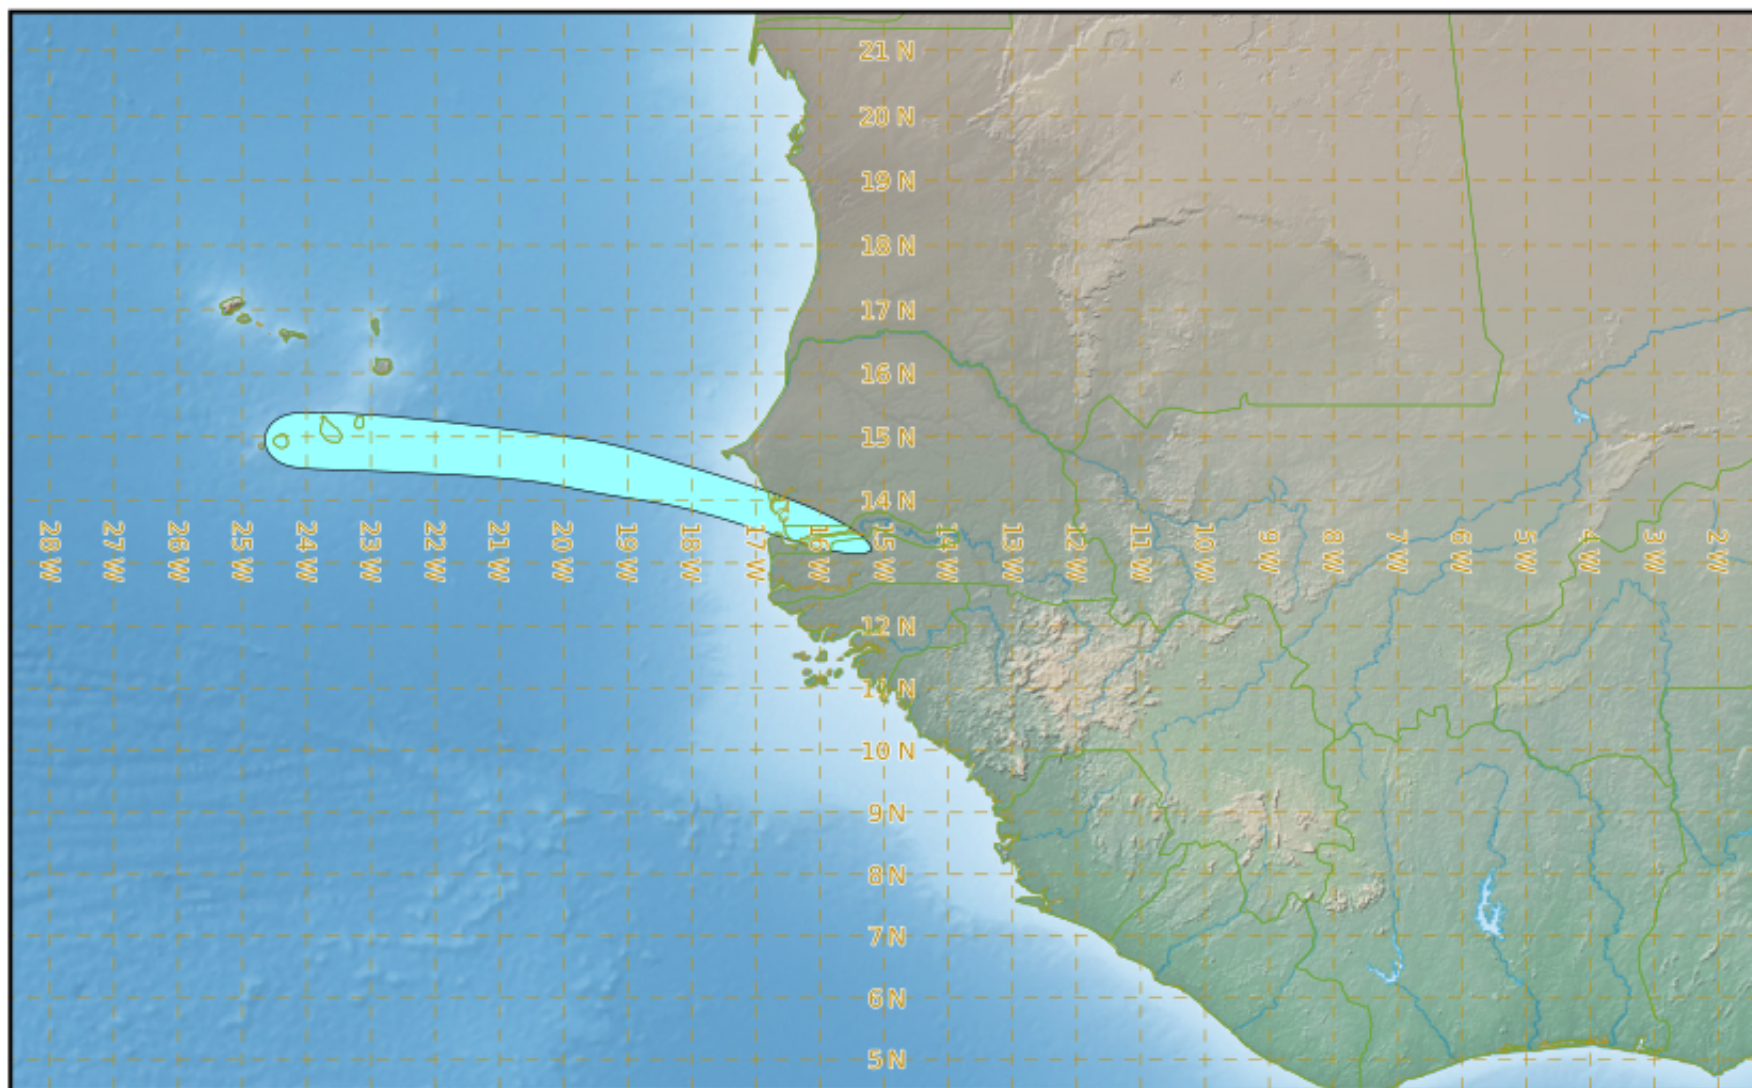

Issue time : 202001130935

LOW

MEDIUM

HIGH

VAAC TOULOUSE

FOGO TEST PLEASE DIREGARD TEST

Modelled Ash Concentration from FL350 to FL550

valid from 13/01/2020 15h00 UTC to 13/01/2020 21h00 UTC