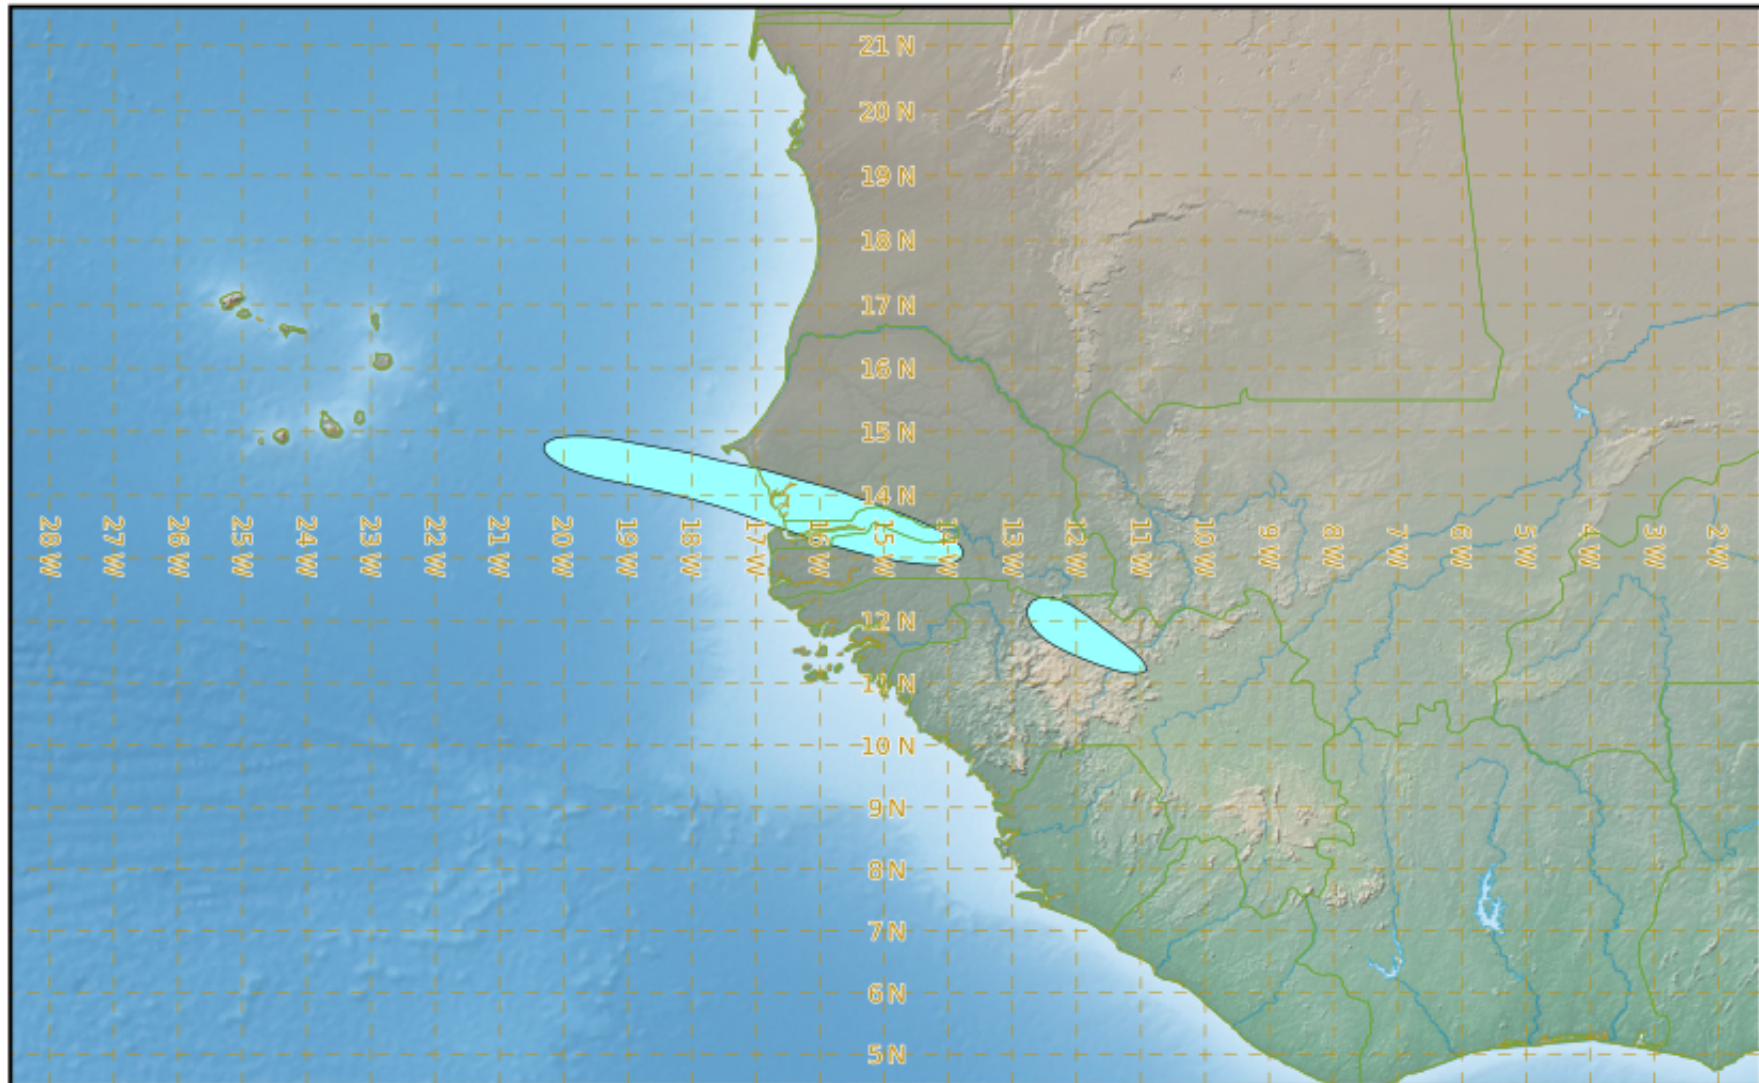

VAAC TOULOUSE

Issue time : 202001130935

LOW

MEDIUM

HIGH

FOGO TEST PLEASE DIREGARD TEST

Modelled Ash Concentration from FL350 to FL550

valid from 14/01/2020 00h00 UTC to 14/01/2020 06h00 UTC