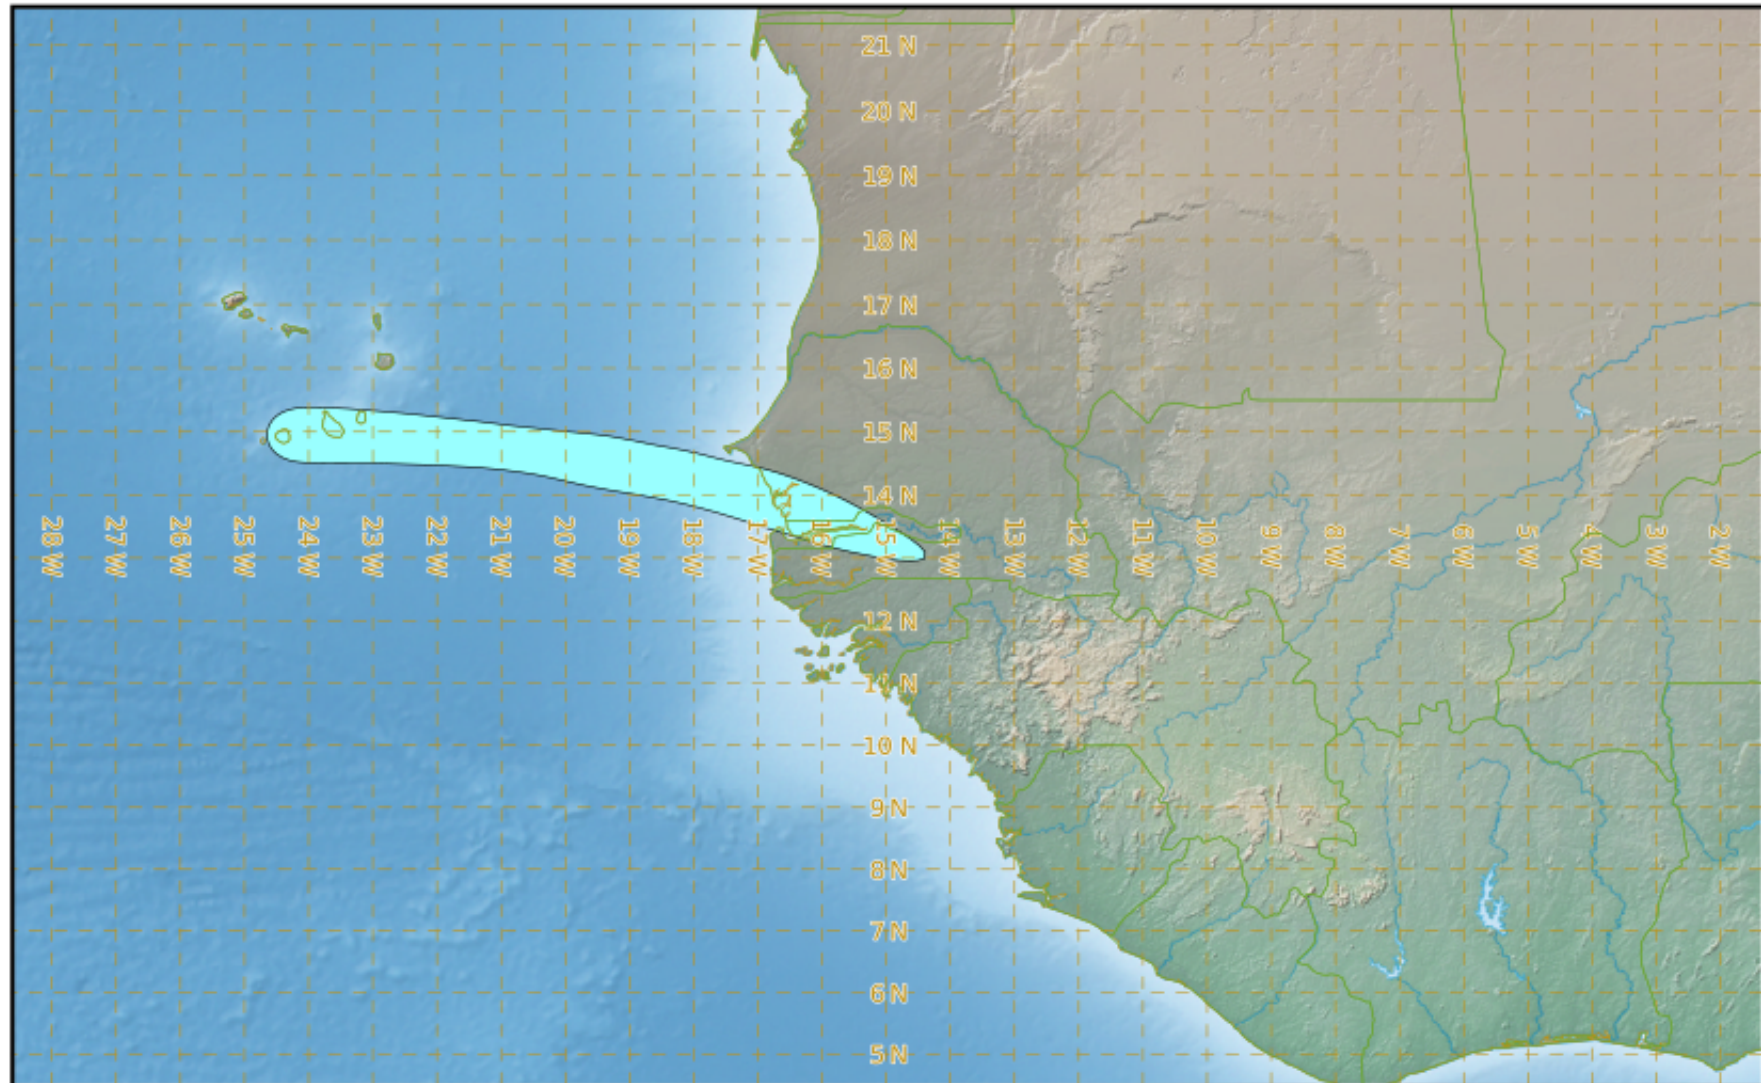

FOGO TEST PLEASE DIREGARD TEST

Modelled Ash Concentration from FL350 to FL550

valid from 13/01/2020 15h00 UTC to 13/01/2020 21h00 UTC

This is a guidance product, supplemental to the official VAAC Toulouse Volcanic Ash Advisory and Volcanic Ash Graphic products.

VAAC TOULOUSE

Issue time : 202001130935

LOW

MEDIUM

HIGH