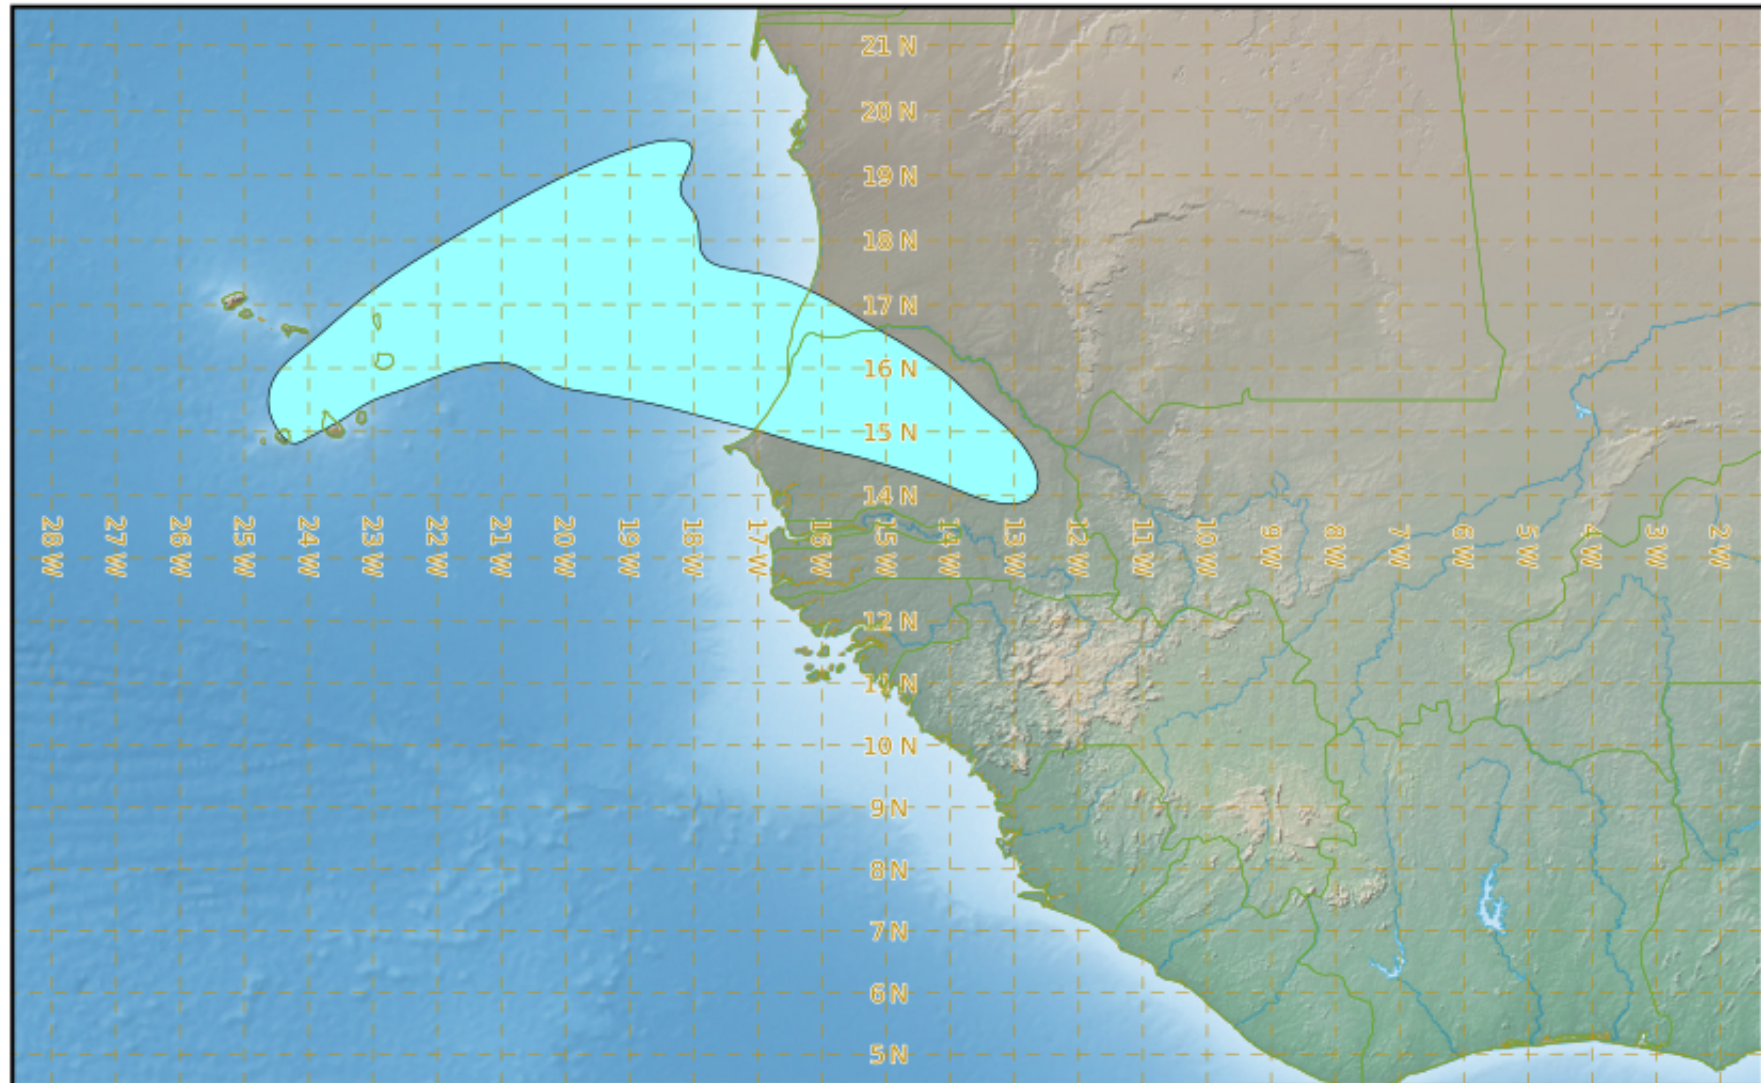

FOGO TEST PLEASE DIREGARD TEST

Modelled Ash Concentration from SFC to FL200

valid from 13/01/2020 18h00 UTC to 14/01/2020 00h00 UTC

This is a guidance product, supplemental to the official VAAC Toulouse Volcanic Ash Advisory and Volcanic Ash Graphic products.

VAAC TOULOUSE

Issue time : 202001130935

LOW

MEDIUM

HIGH