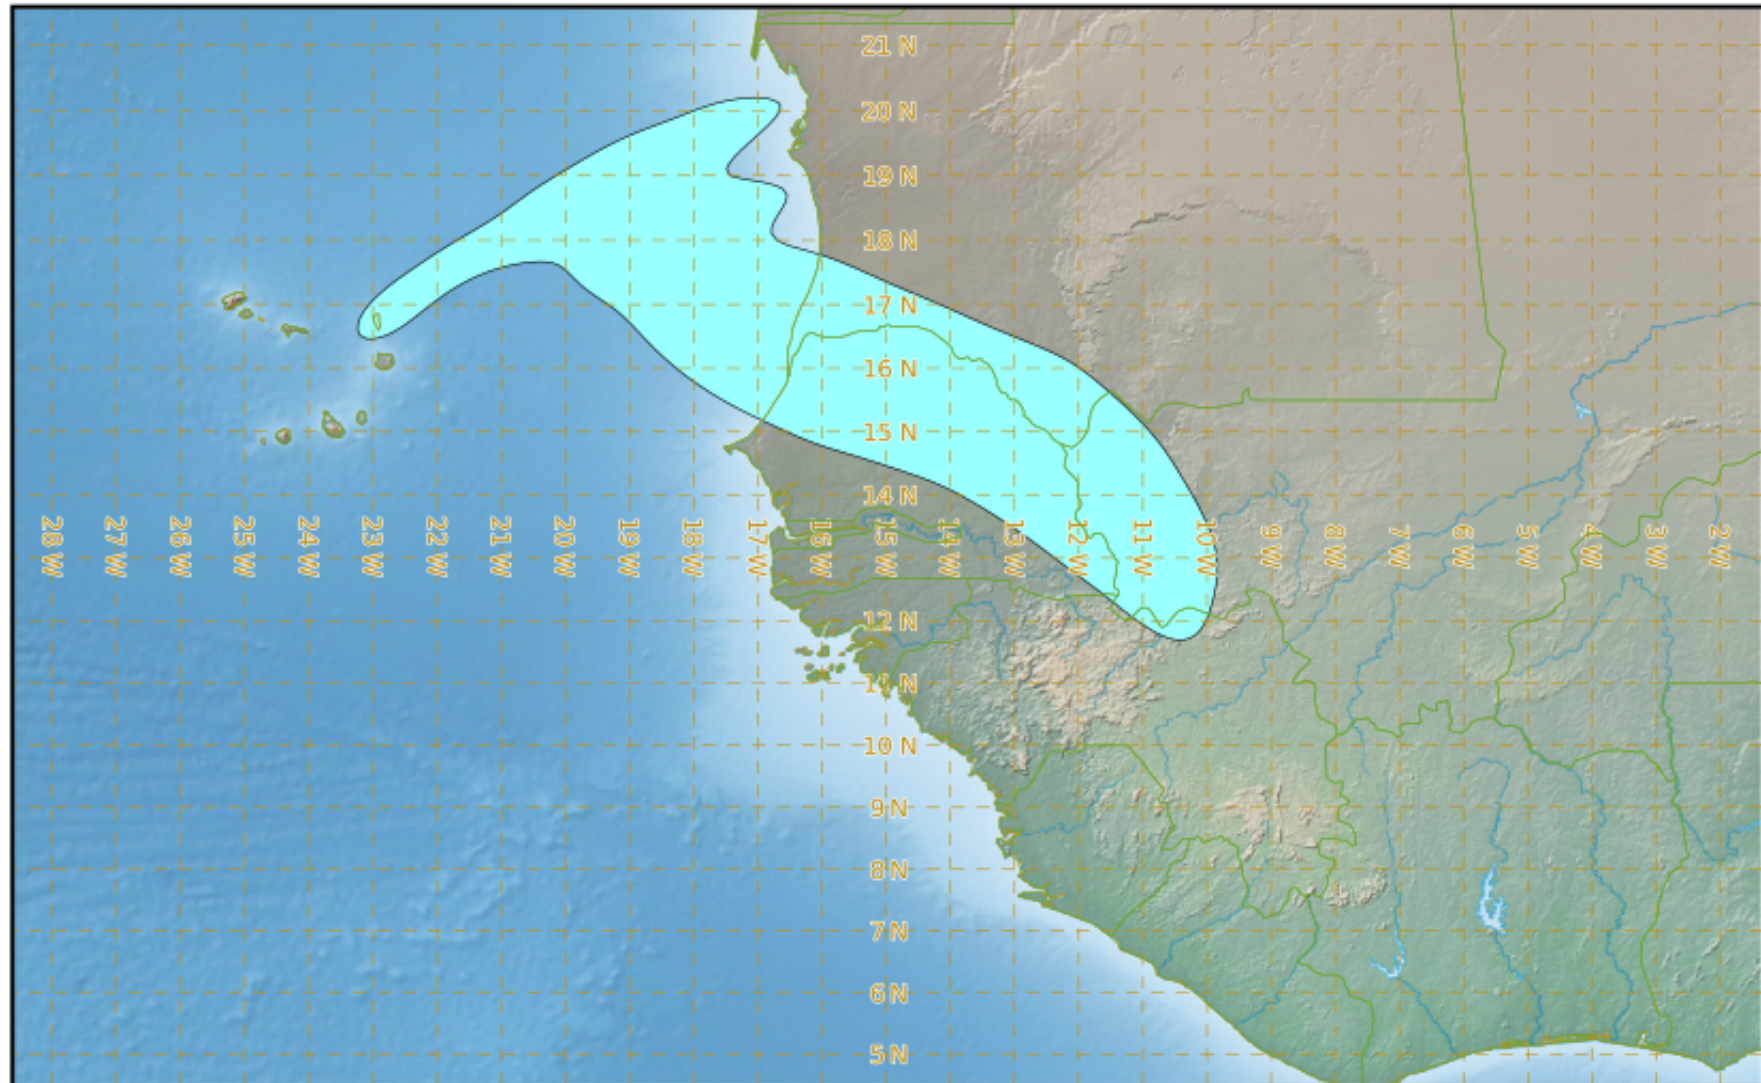

Issue time : 202001130935

LOW

MEDIUM

HIGH

VAAC TOULOUSE