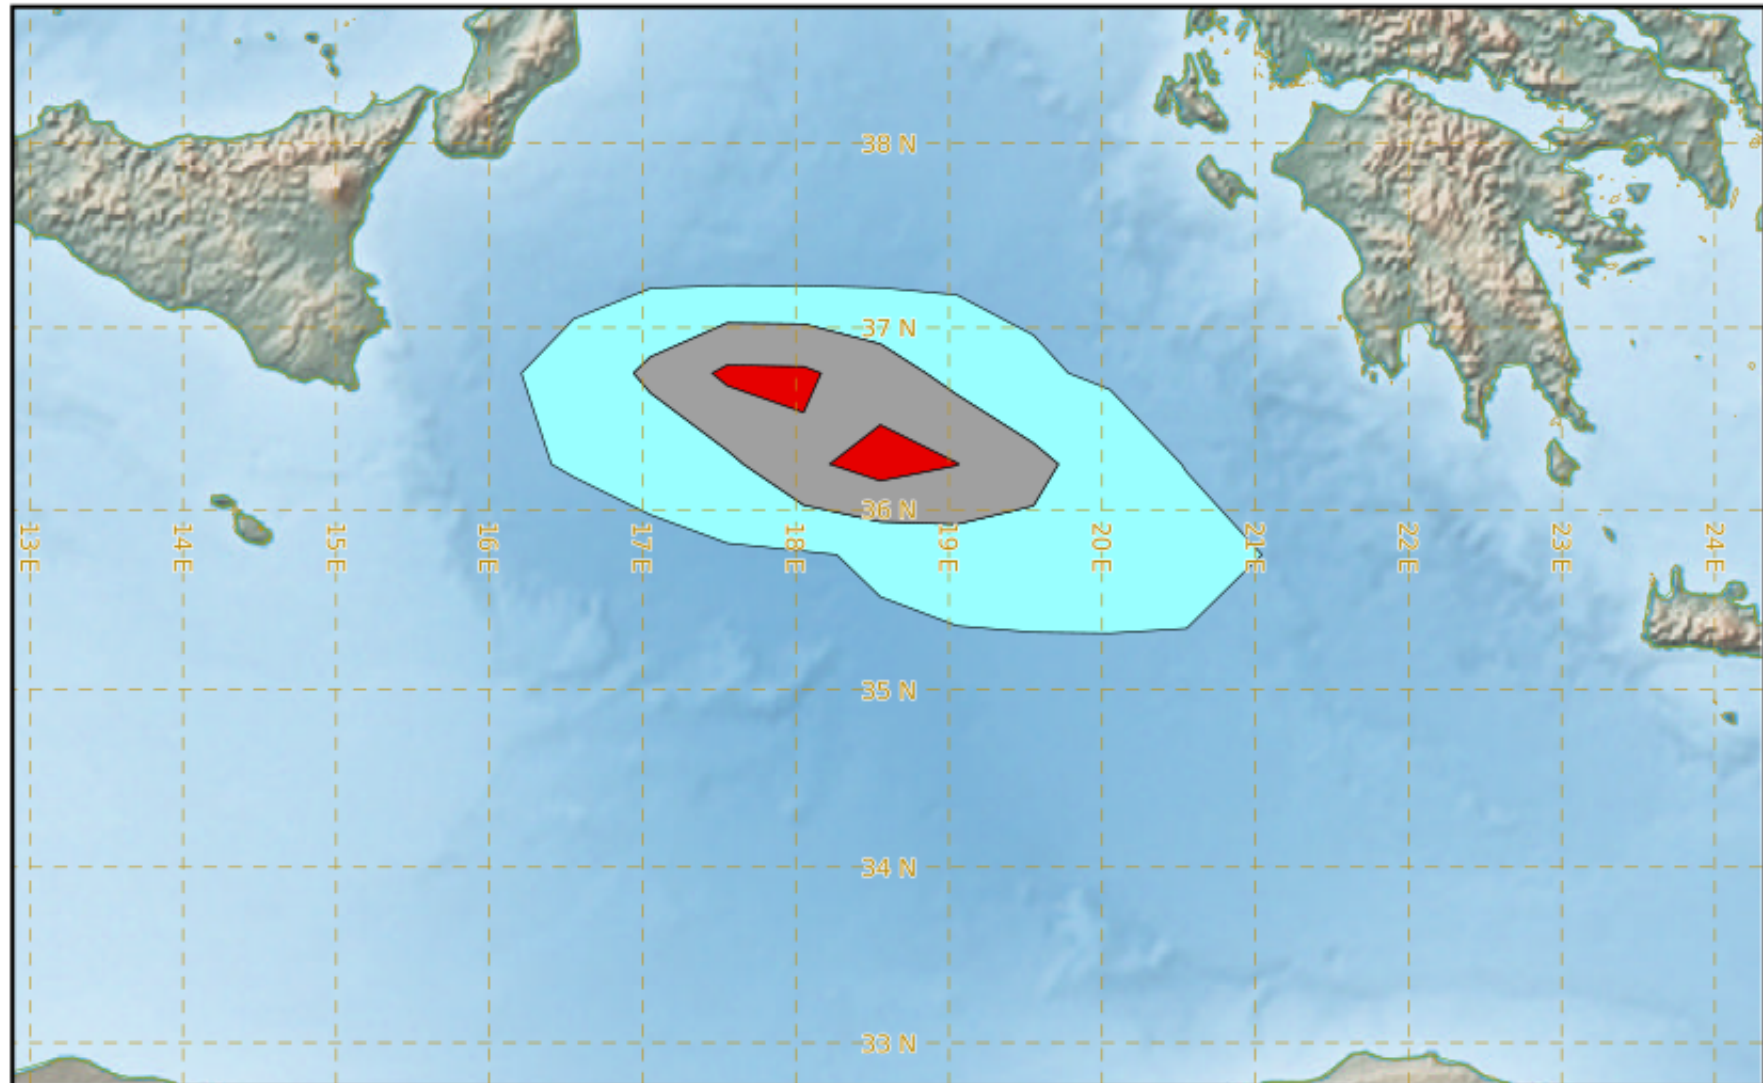

ETNA

Modelled Ash Concentration from FL200 to FL350 valid from 08/08/2021 22h00 UTC to 09/08/2021 04h00 UTC

This is a guidance product, supplemental to the official VAAC Toulouse Volcanic Ash Advisory
and Volcanic Ash Graphic products.

VAAC TOULOUSE

ETNA

Modelled Ash Concentration from FL200 to FL350 valid from 09/08/2021 04h00 UTC to 09/08/2021 10h00 UTC

This is a guidance product, supplemental to the official VAAC Toulouse Volcanic Ash Advisory and Volcanic Ash Graphic products.

VAAC TOULOUSE

ETNA

Modelled Ash Concentration from FL200 to FL350 valid from 09/08/2021 10h00 UTC to 09/08/2021 16h00 UTC

This is a guidance product, supplemental to the official VAAC Toulouse Volcanic Ash Advisory
and Volcanic Ash Graphic products.