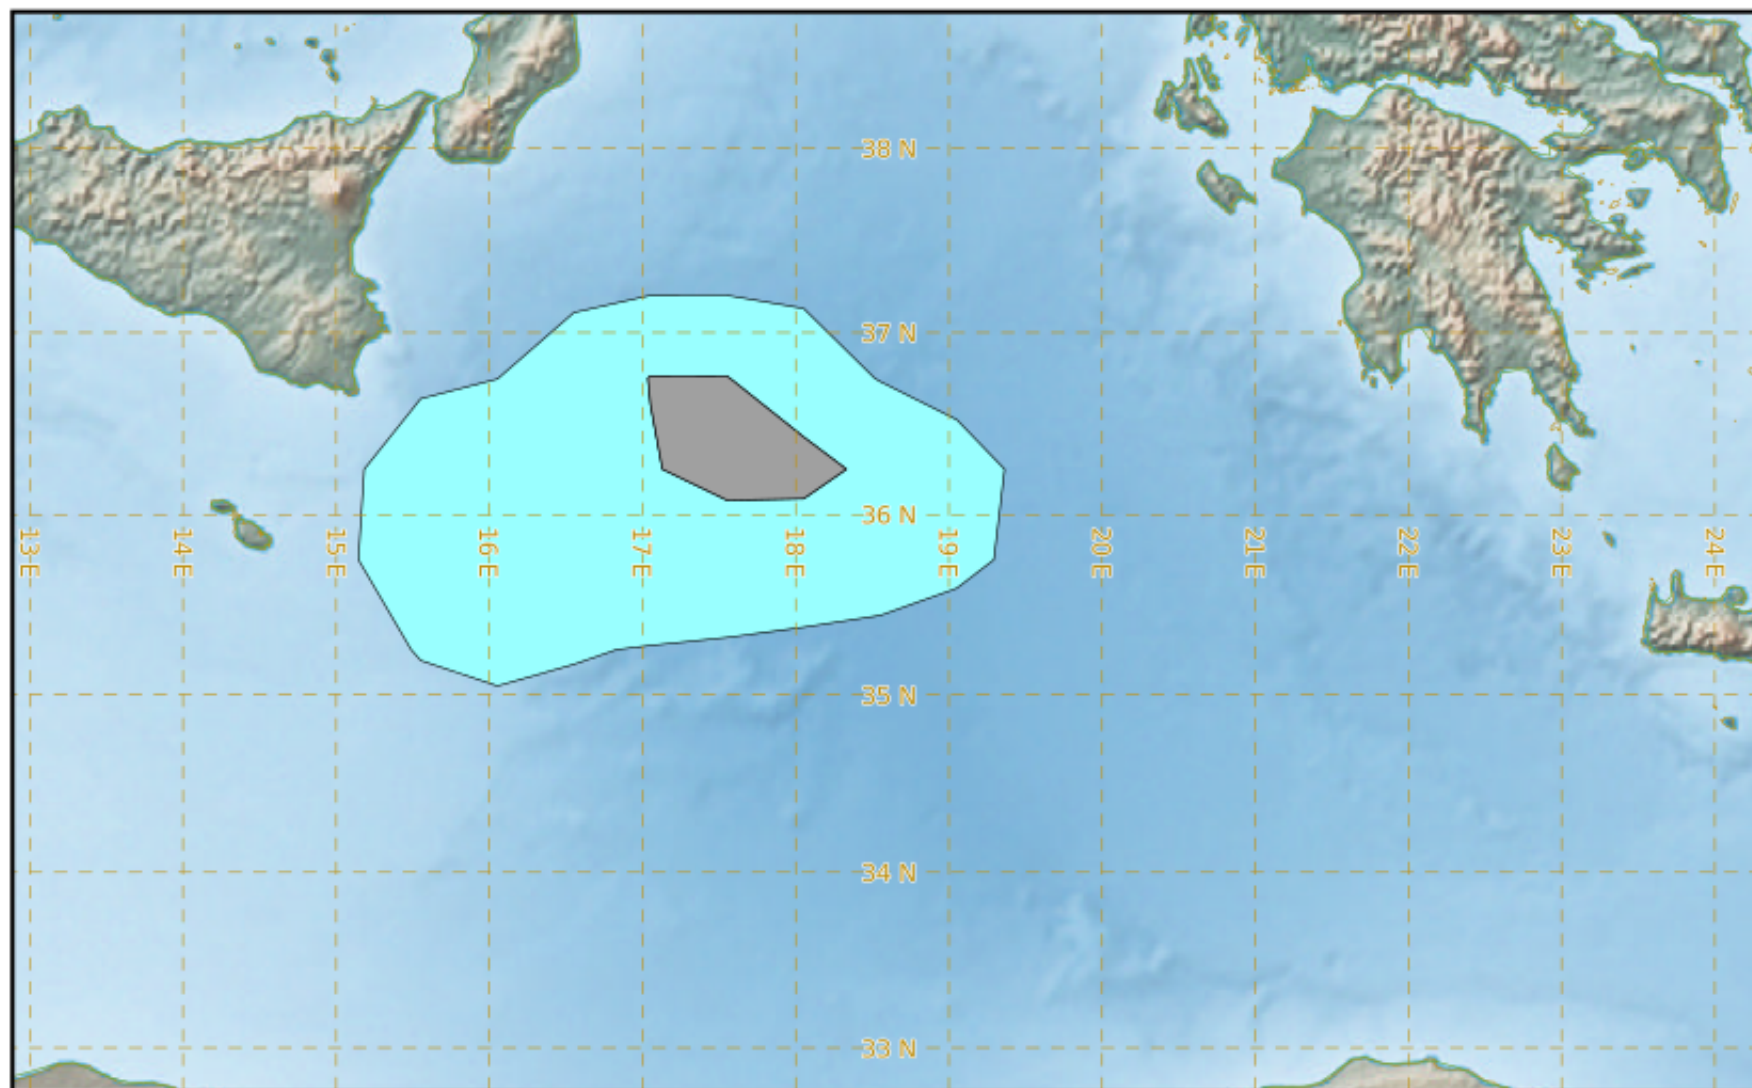

ETNA

Modelled Ash Concentration from SFC to FL200 valid from 09/08/2021 04h00 UTC to 09/08/2021 10h00 UTC

This is a guidance product, supplemental to the official VAAC Toulouse Volcanic Ash Advisory and Volcanic Ash Graphic products.

VAAC TOULOUSE