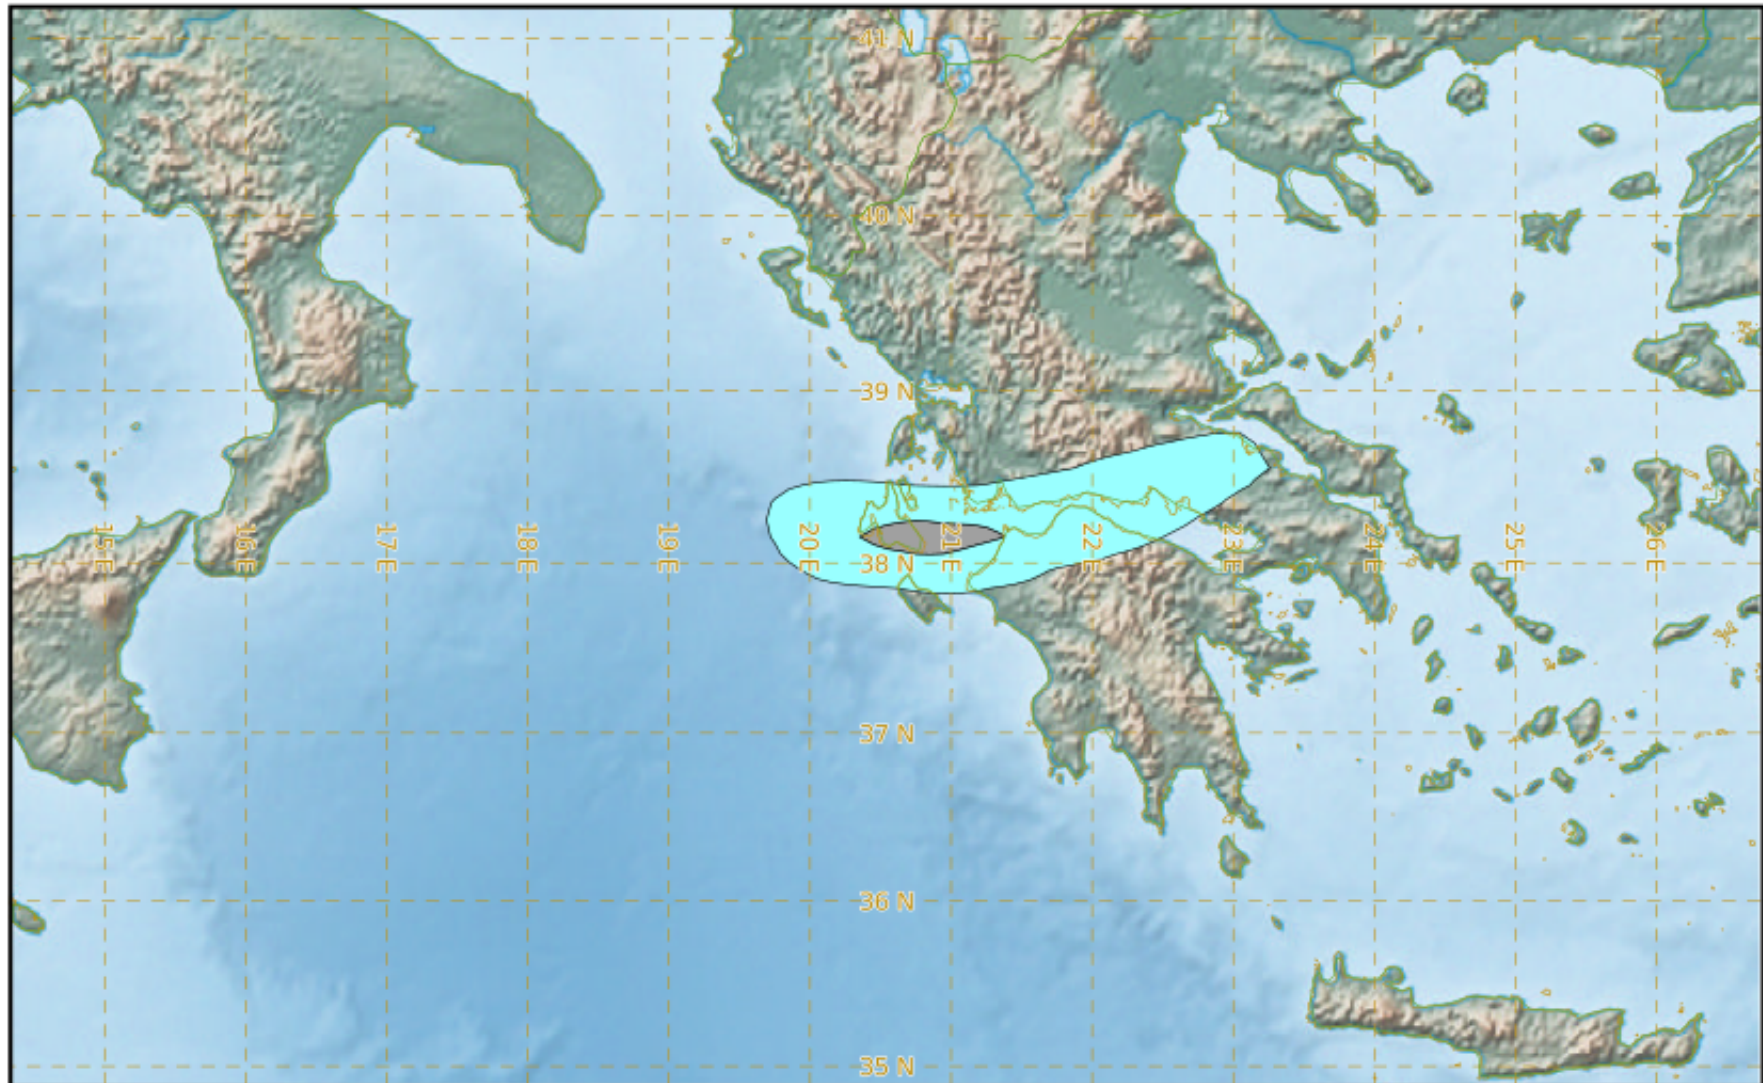

VAAC TOULOUSE

ETNA

Modelled Ash Concentration from FL200 to FL350 valid from 23/10/2021 12h00 UTC to 23/10/2021 18h00 UTC

This is a guidance product, supplemental to the official VAAC Toulouse Volcanic Ash Advisory and Volcanic Ash Graphic products.

VAAC TOULOUSE

ETNA

Modelled Ash Concentration from FL200 to FL350 valid from 23/10/2021 18h00 UTC to 24/10/2021 00h00 UTC

This is a guidance product, supplemental to the official VAAC Toulouse Volcanic Ash Advisory and Volcanic Ash Graphic products.