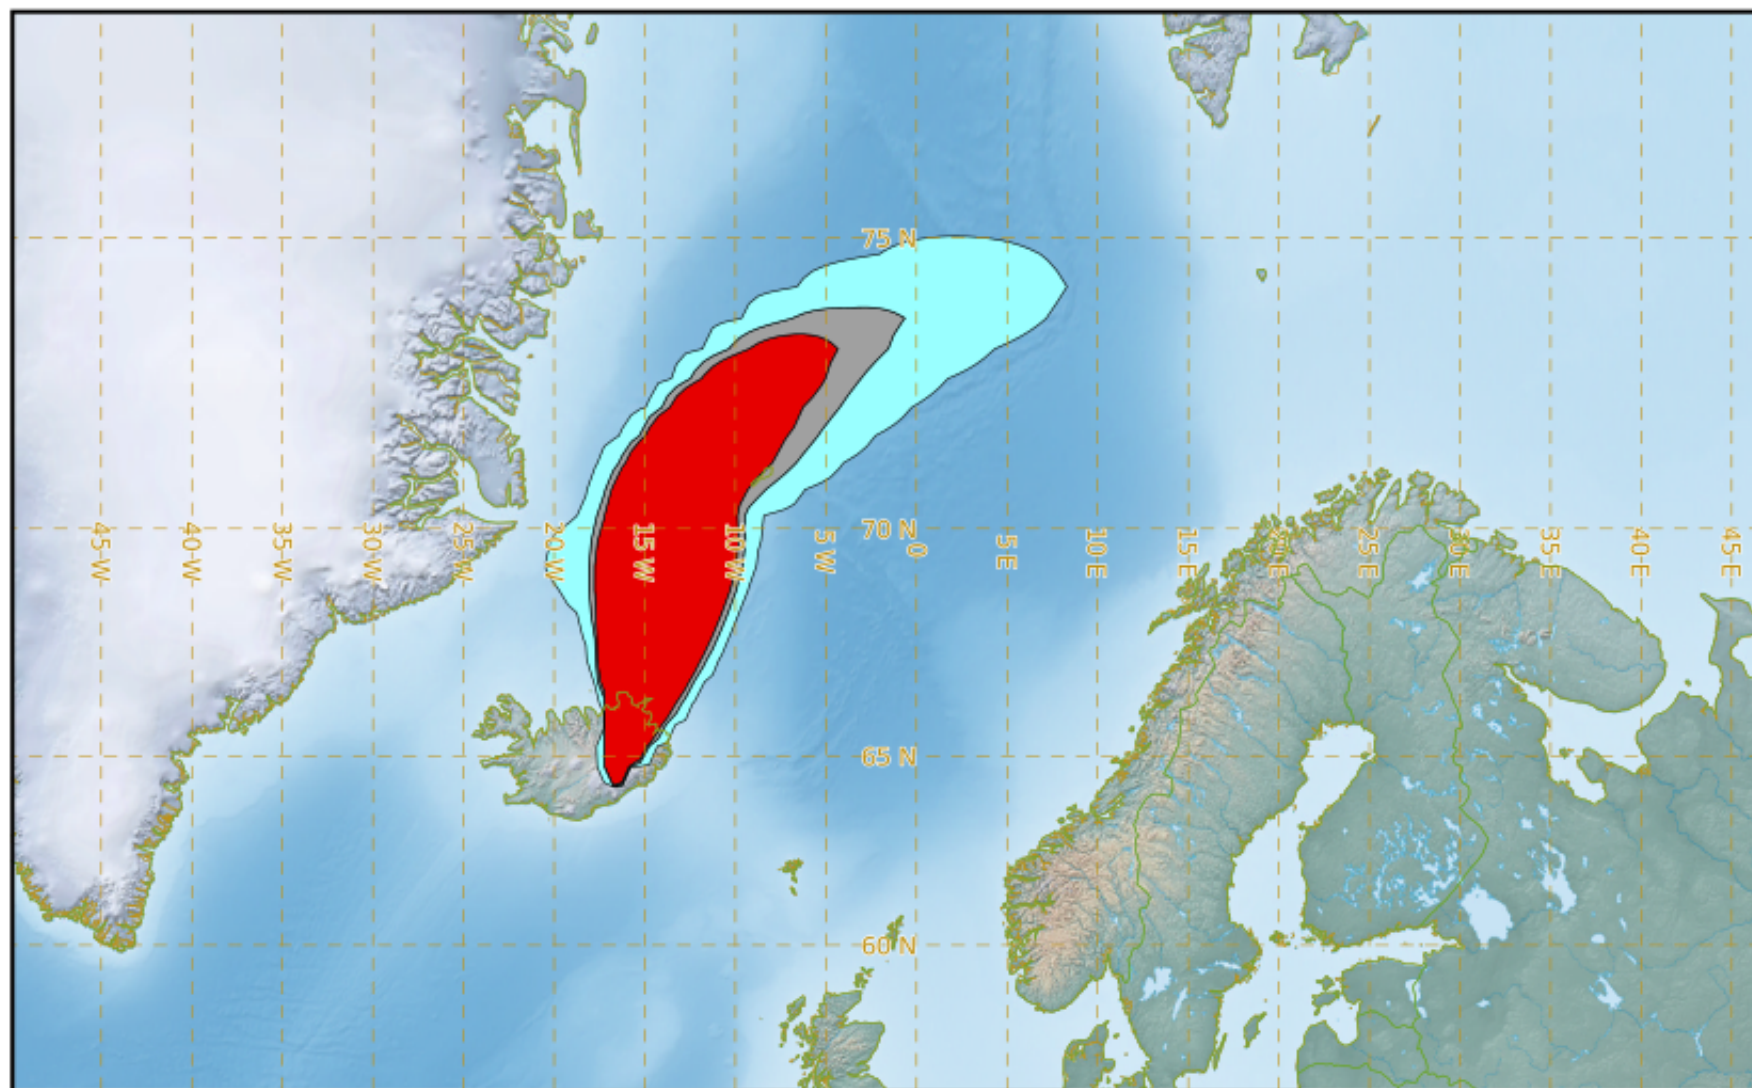

ASKJA

Modelled Ash Concentration from FL350 to FL550 valid from 24/02/2021 06h00 UTC to 24/02/2021 12h00 UTC

This is a guidance product, supplemental to the official VAAC Toulouse Volcanic Ash Advisory and Volcanic Ash Graphic products.

VAAC TOULOUSE