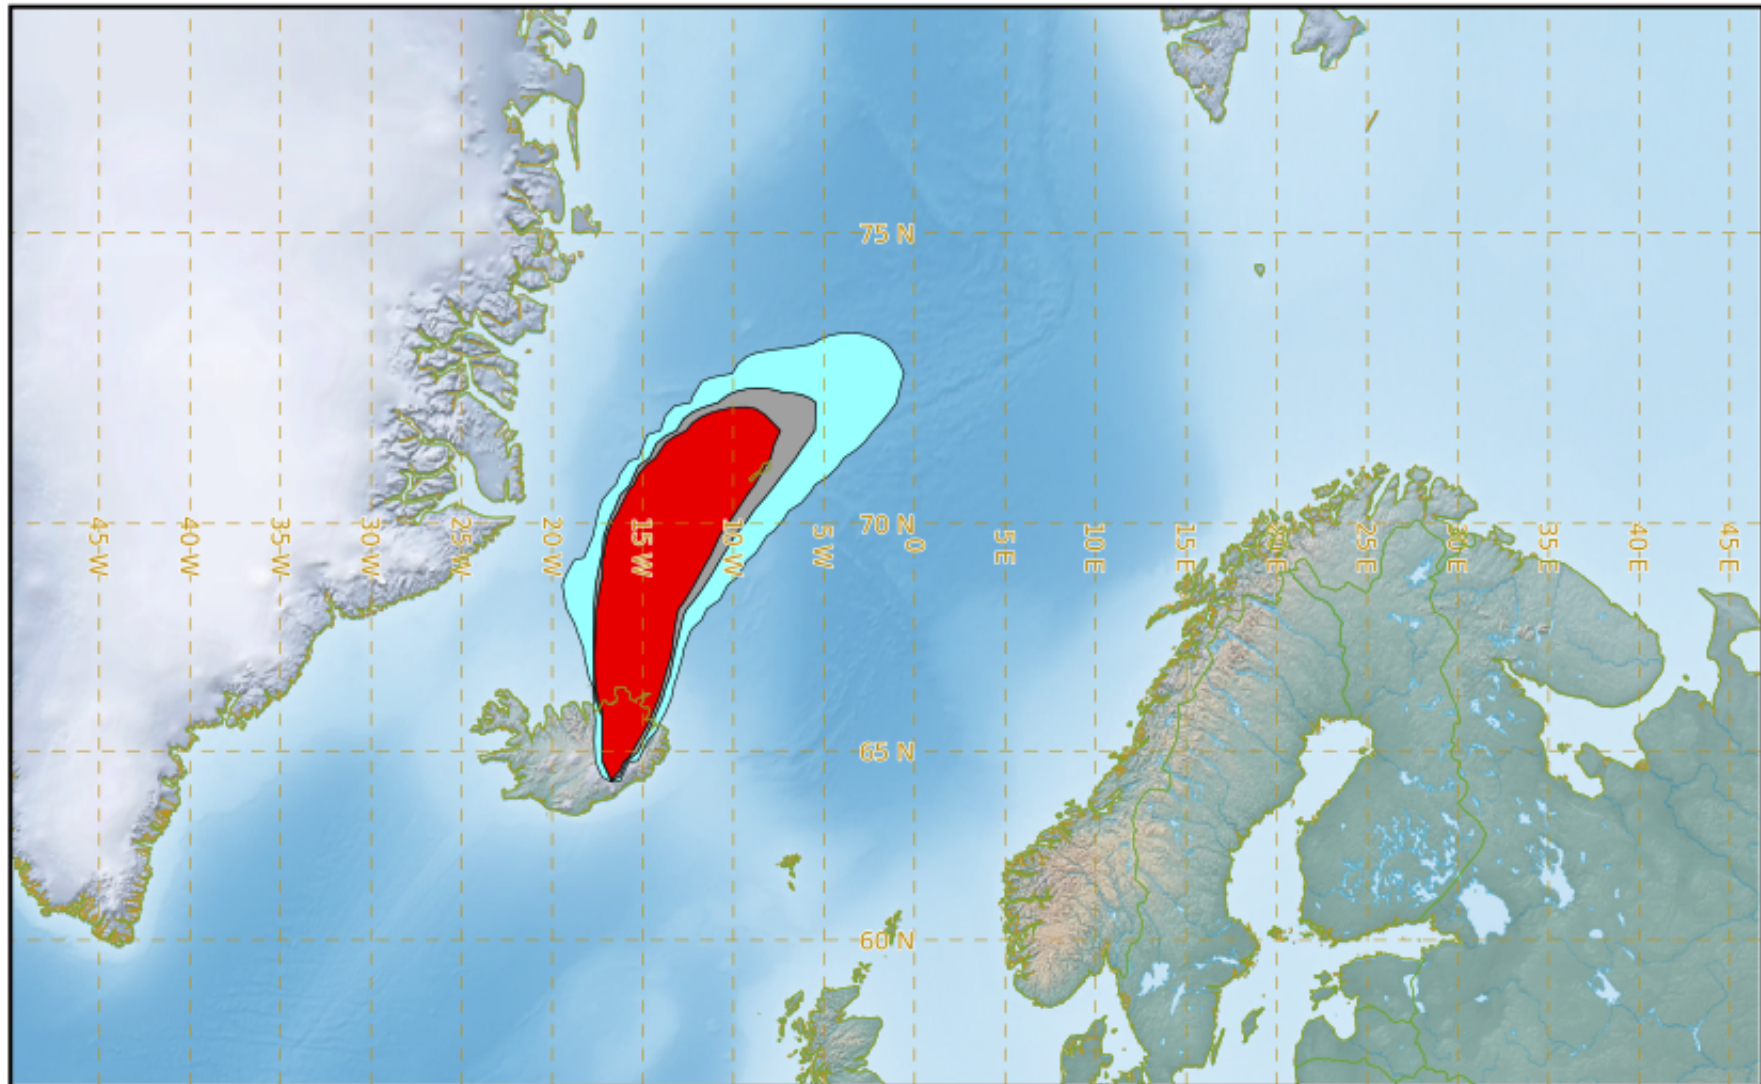

ASKJA

Modelled Ash Concentration from FL350 to FL550 valid from 24/02/2021 00h00 UTC to 24/02/2021 06h00 UTC

This is a guidance product, supplemental to the official VAAC Toulouse Volcanic Ash Advisory
and Volcanic Ash Graphic products.

VAAC TOULOUSE