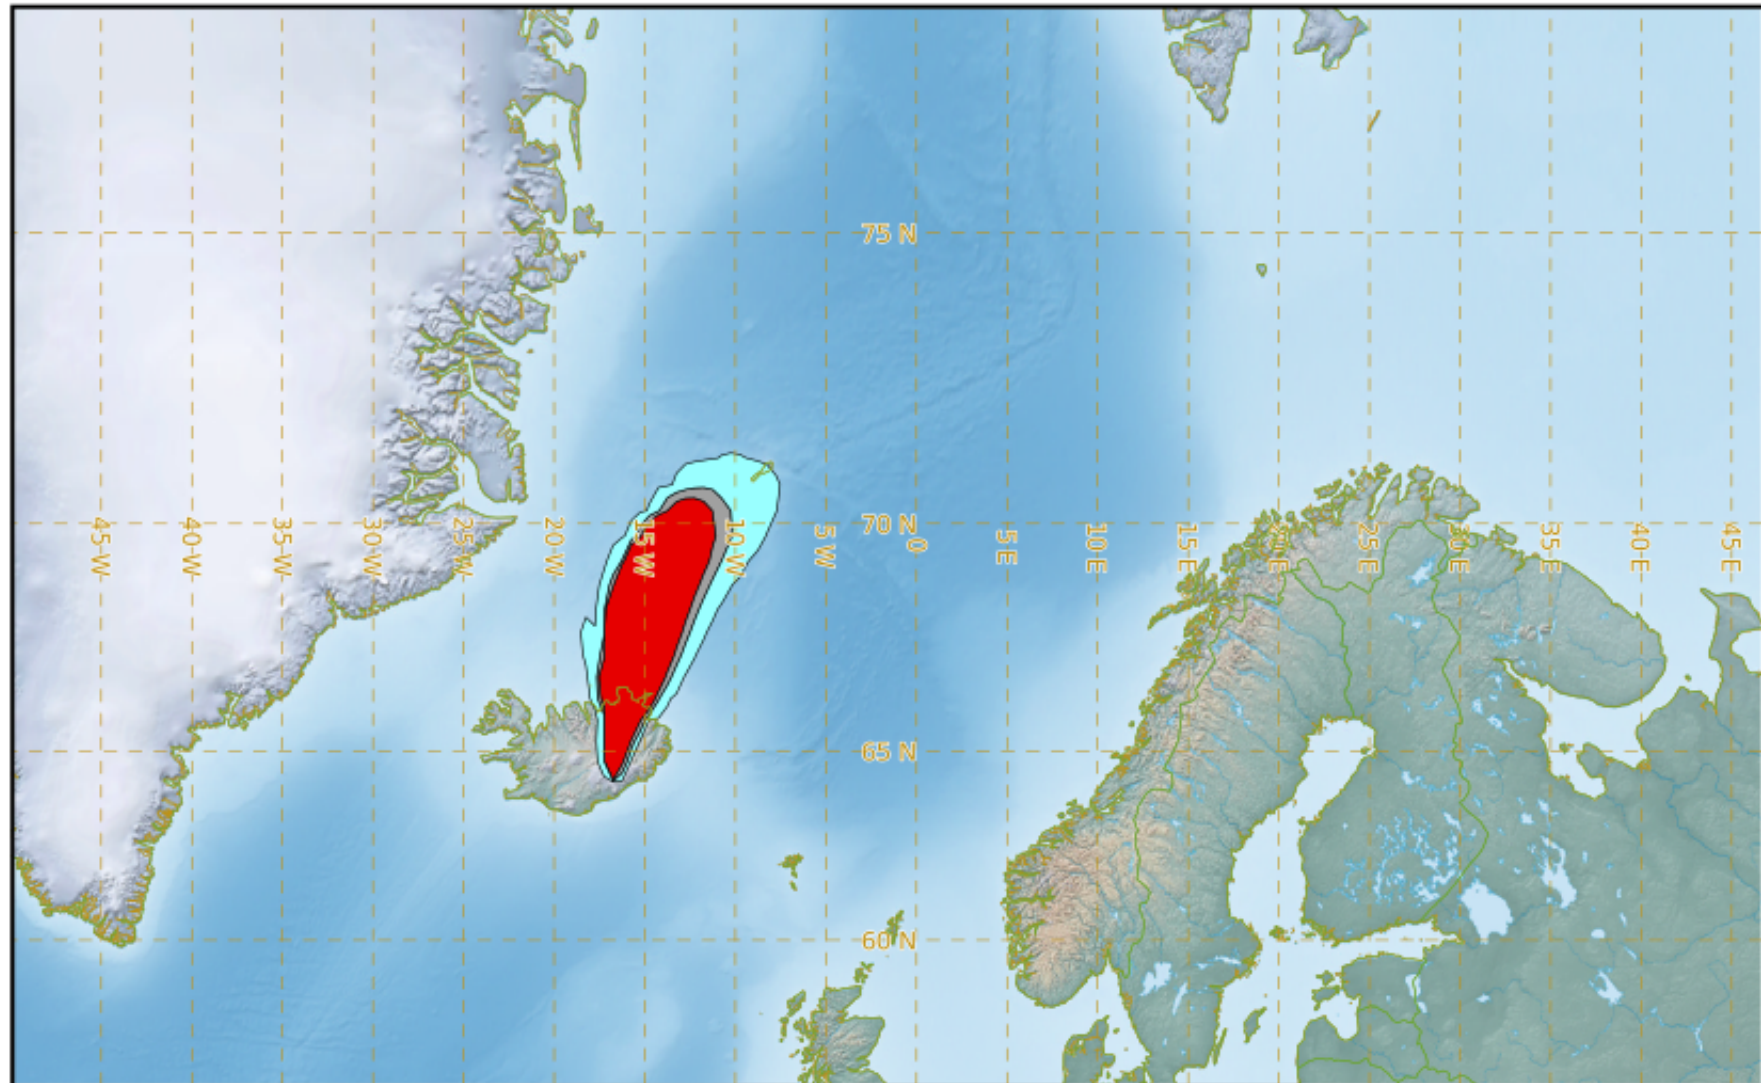

ASKJA

Modelled Ash Concentration from FL350 to FL550 valid from 23/02/2021 18h00 UTC to 24/02/2021 00h00 UTC

This is a guidance product, supplemental to the official VAAC Toulouse Volcanic Ash Advisory
and Volcanic Ash Graphic products.

VAAC TOULOUSE