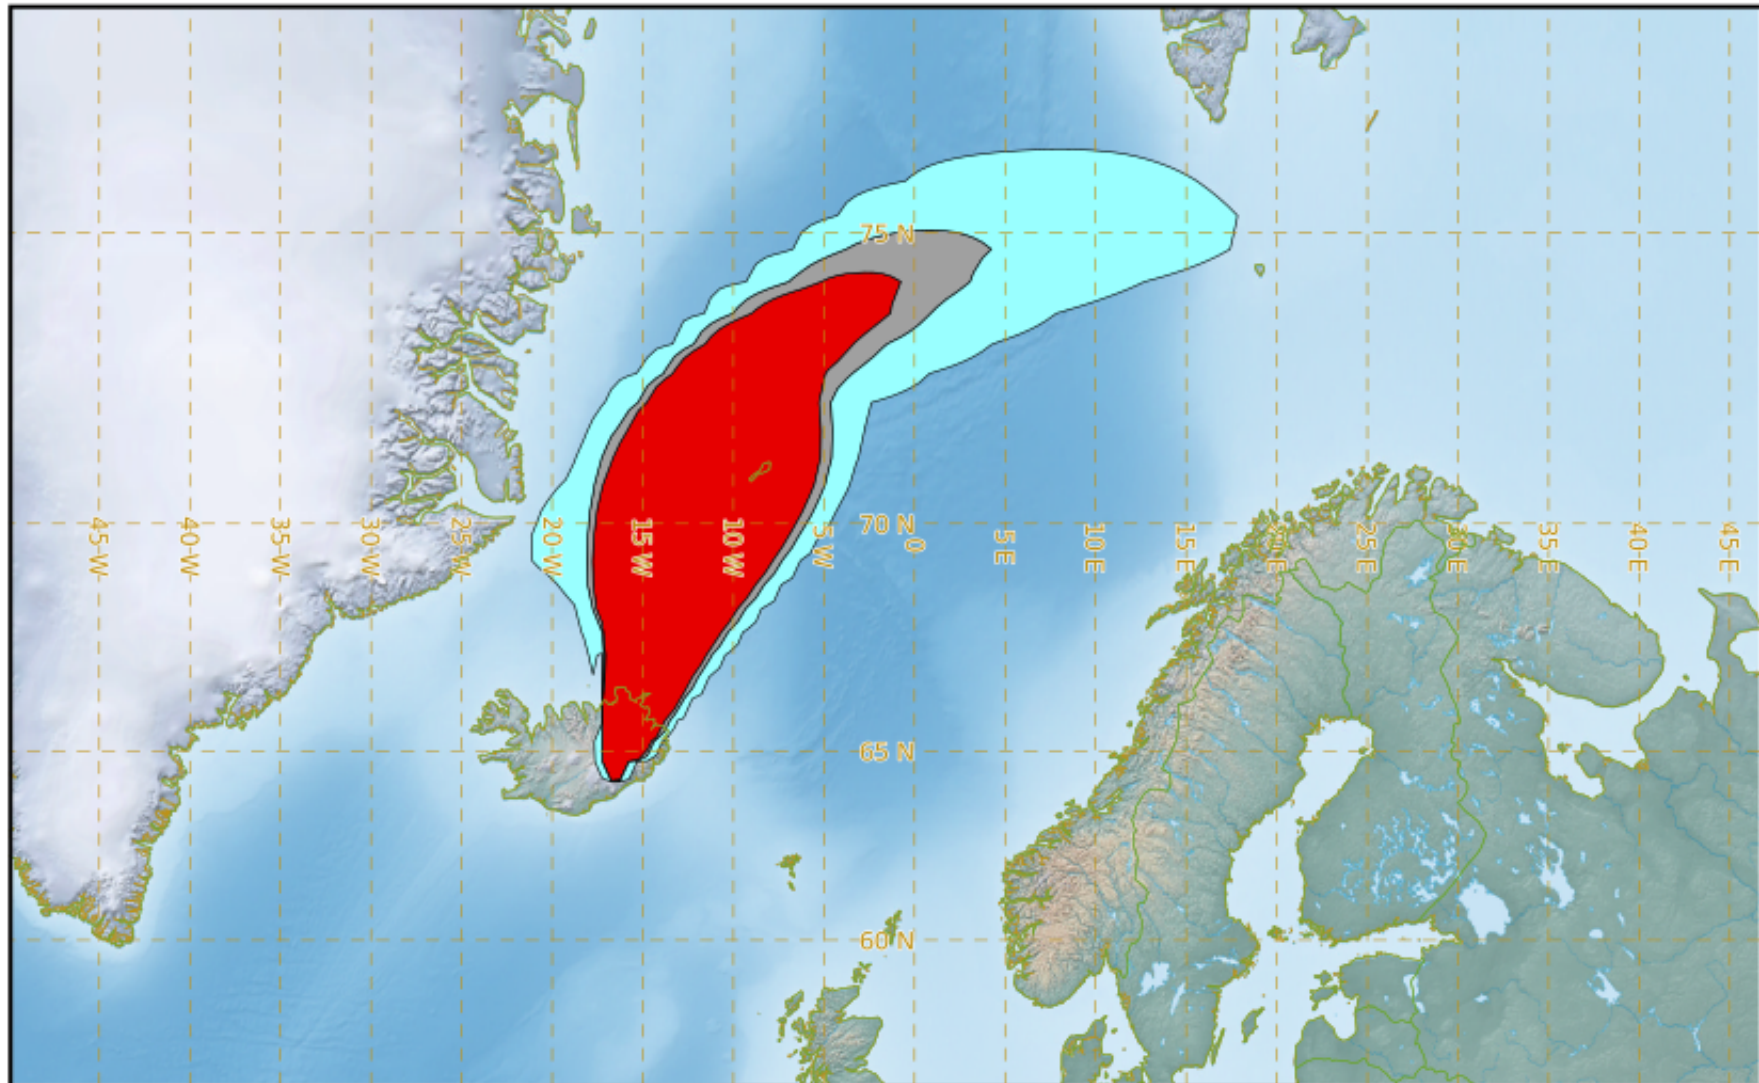

ASKJA

Modelled Ash Concentration from FL350 to FL550 valid from 24/02/2021 12h00 UTC to 24/02/2021 18h00 UTC

This is a guidance product, supplemental to the official VAAC Toulouse Volcanic Ash Advisory
and Volcanic Ash Graphic products.

VAAC TOULOUSE