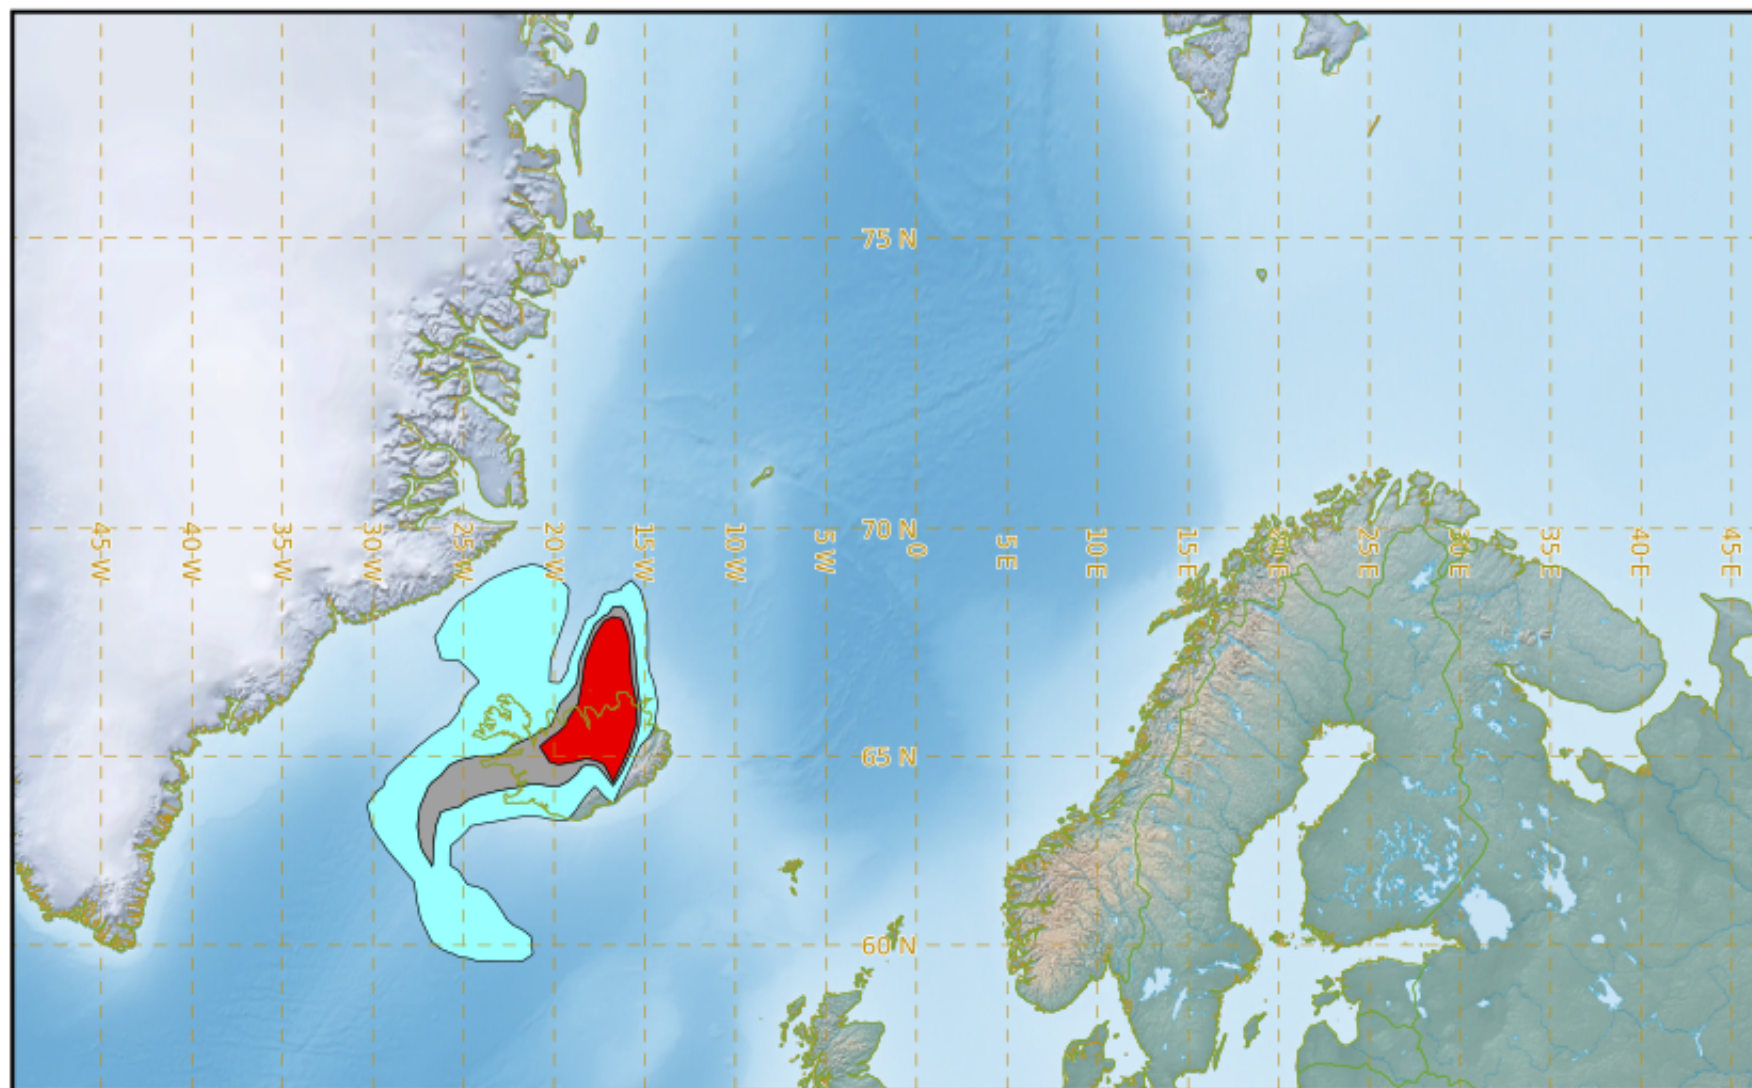

VAAC TOULOUSE

LOW

MEDIUM

HIGH

ASKJA

Modelled Ash Concentration from SFC to FL200 valid from 24/02/2021 18h00 UTC to 25/02/2021 00h00 UTC

This is a guidance product, supplemental to the official VAAC Toulouse Volcanic Ash Advisory
and Volcanic Ash Graphic products.