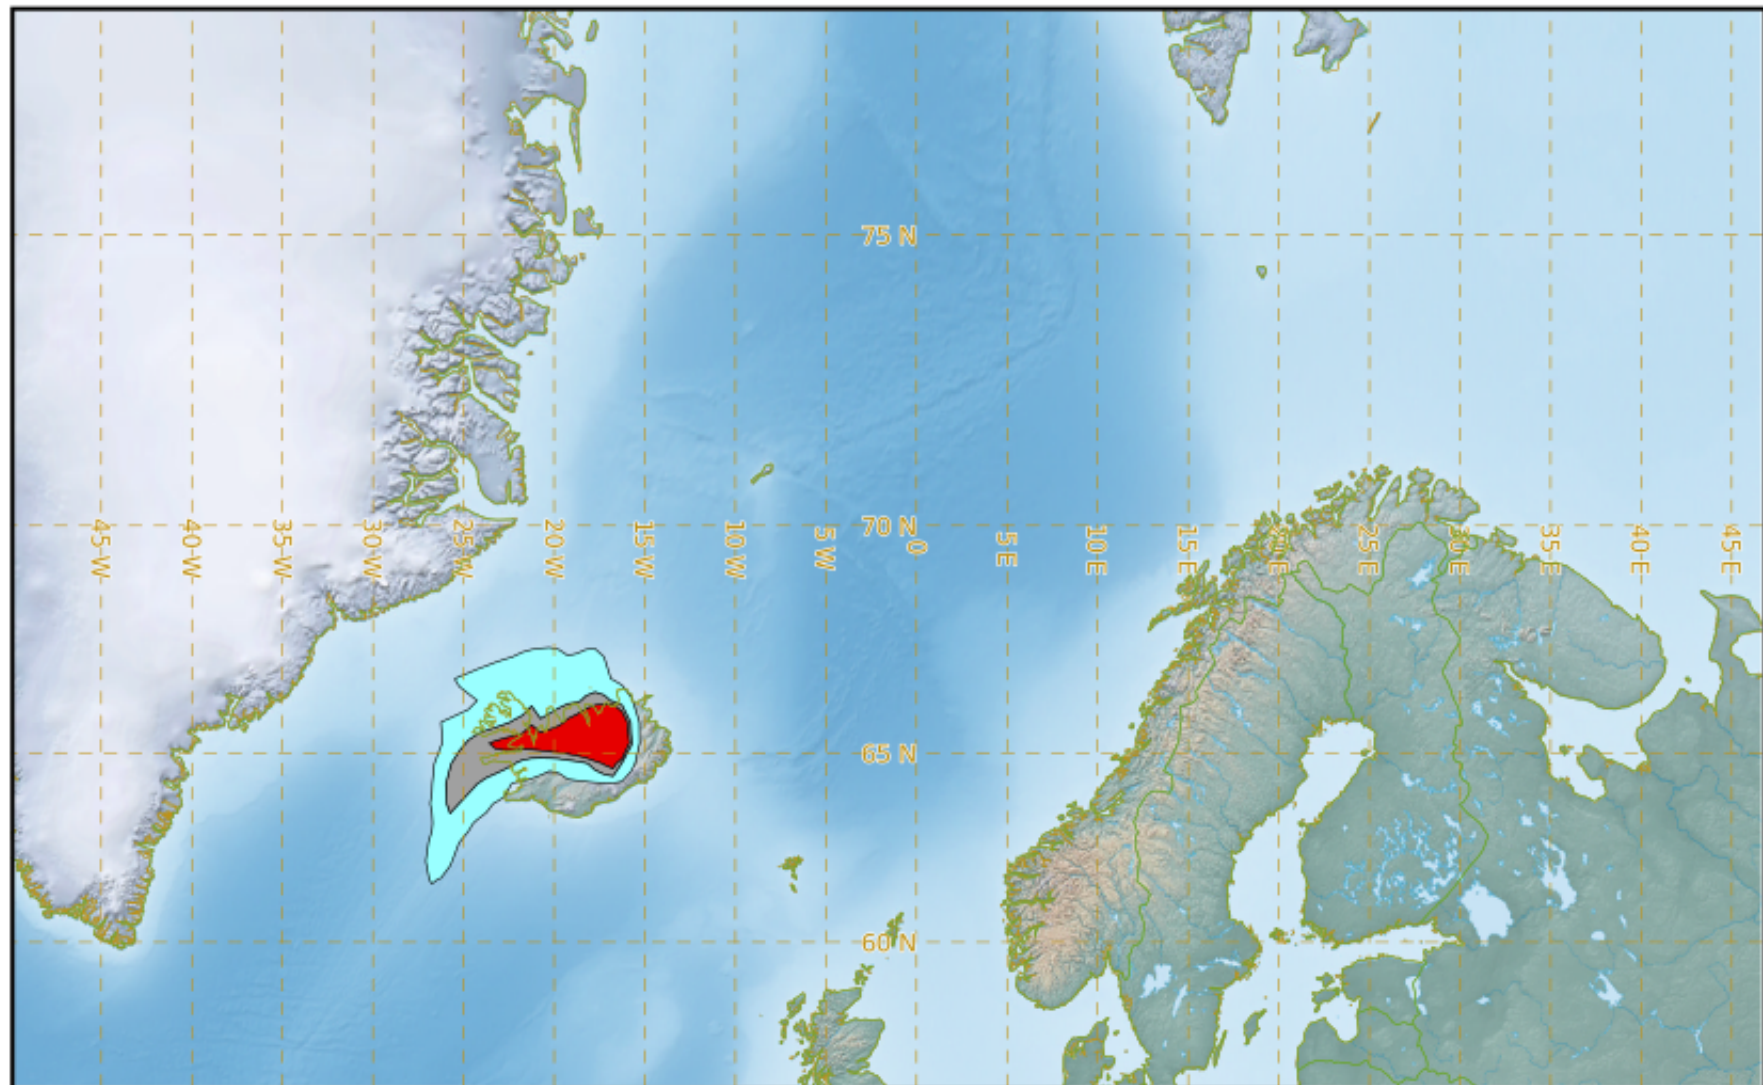

ASKJA

Modelled Ash Concentration from SFC to FL200 valid from 24/02/2021 00h00 UTC to 24/02/2021 06h00 UTC

This is a guidance product, supplemental to the official VAAC Toulouse Volcanic Ash Advisory
and Volcanic Ash Graphic products.

VAAC TOULOUSE