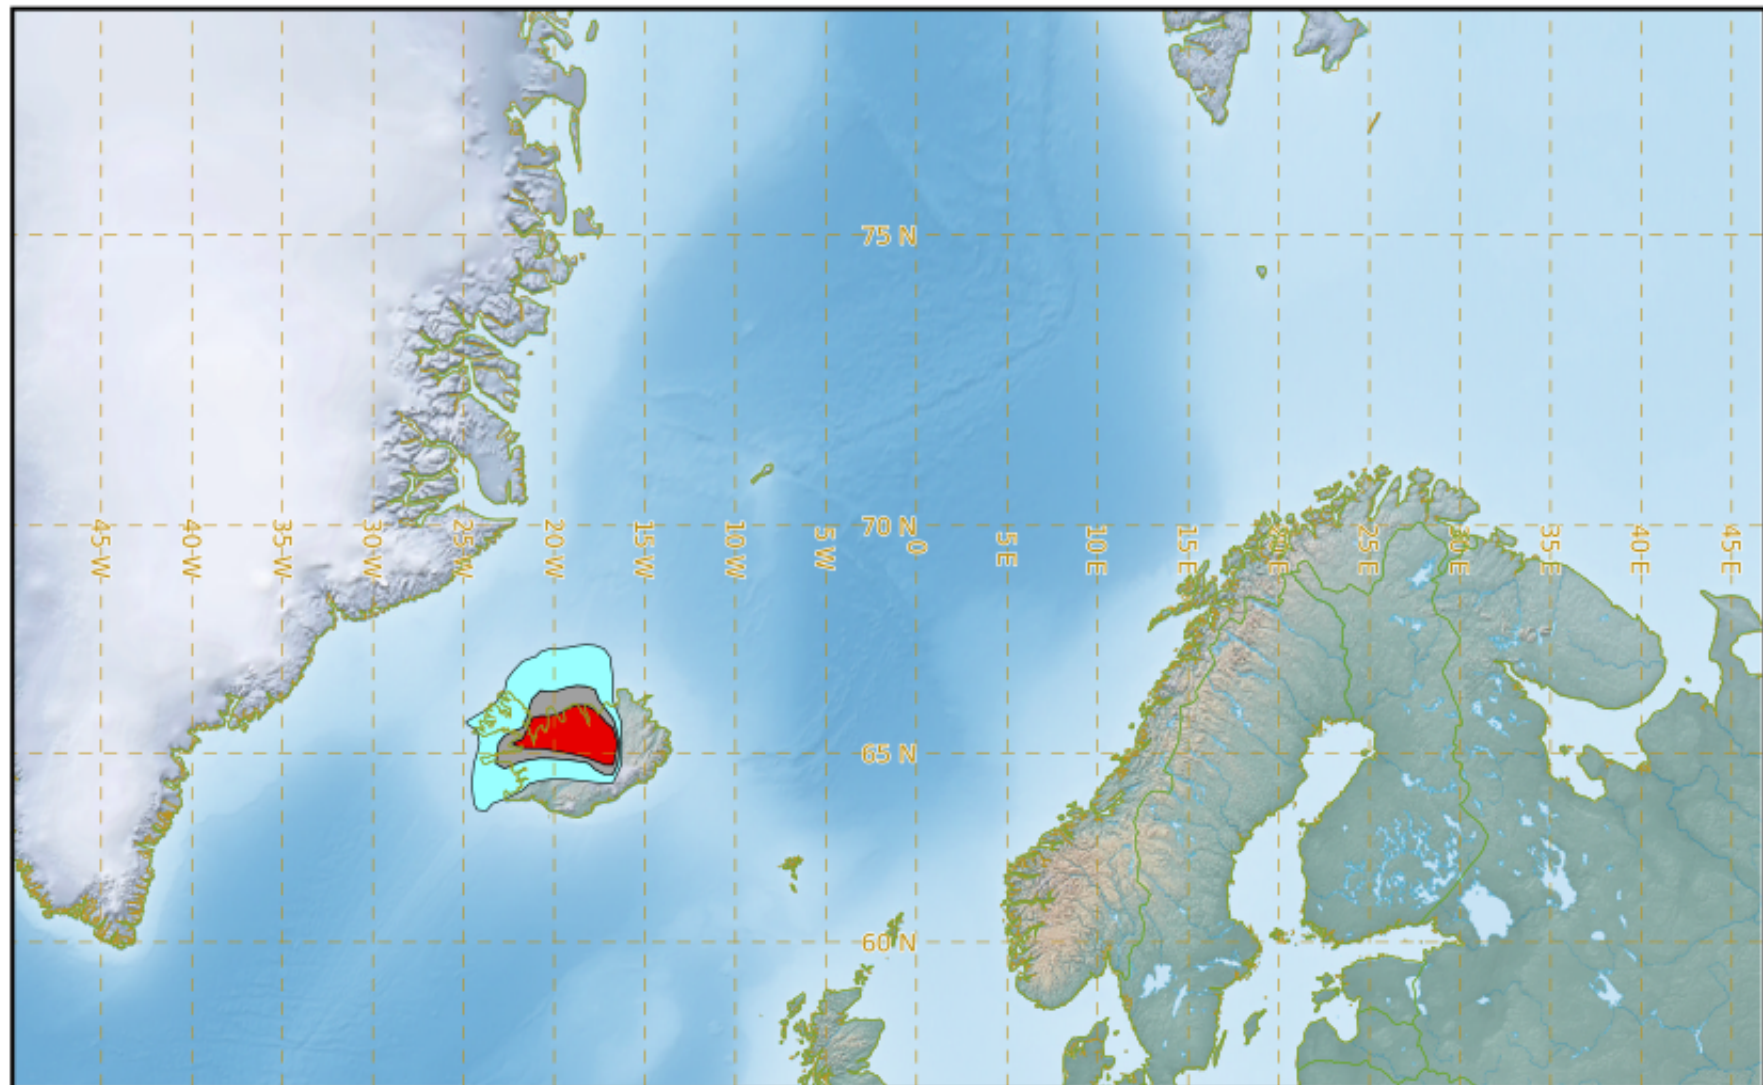

ASKJA

Modelled Ash Concentration from SFC to FL200 valid from 23/02/2021 18h00 UTC to 24/02/2021 00h00 UTC

This is a guidance product, supplemental to the official VAAC Toulouse Volcanic Ash Advisory
and Volcanic Ash Graphic products.

VAAC TOULOUSE