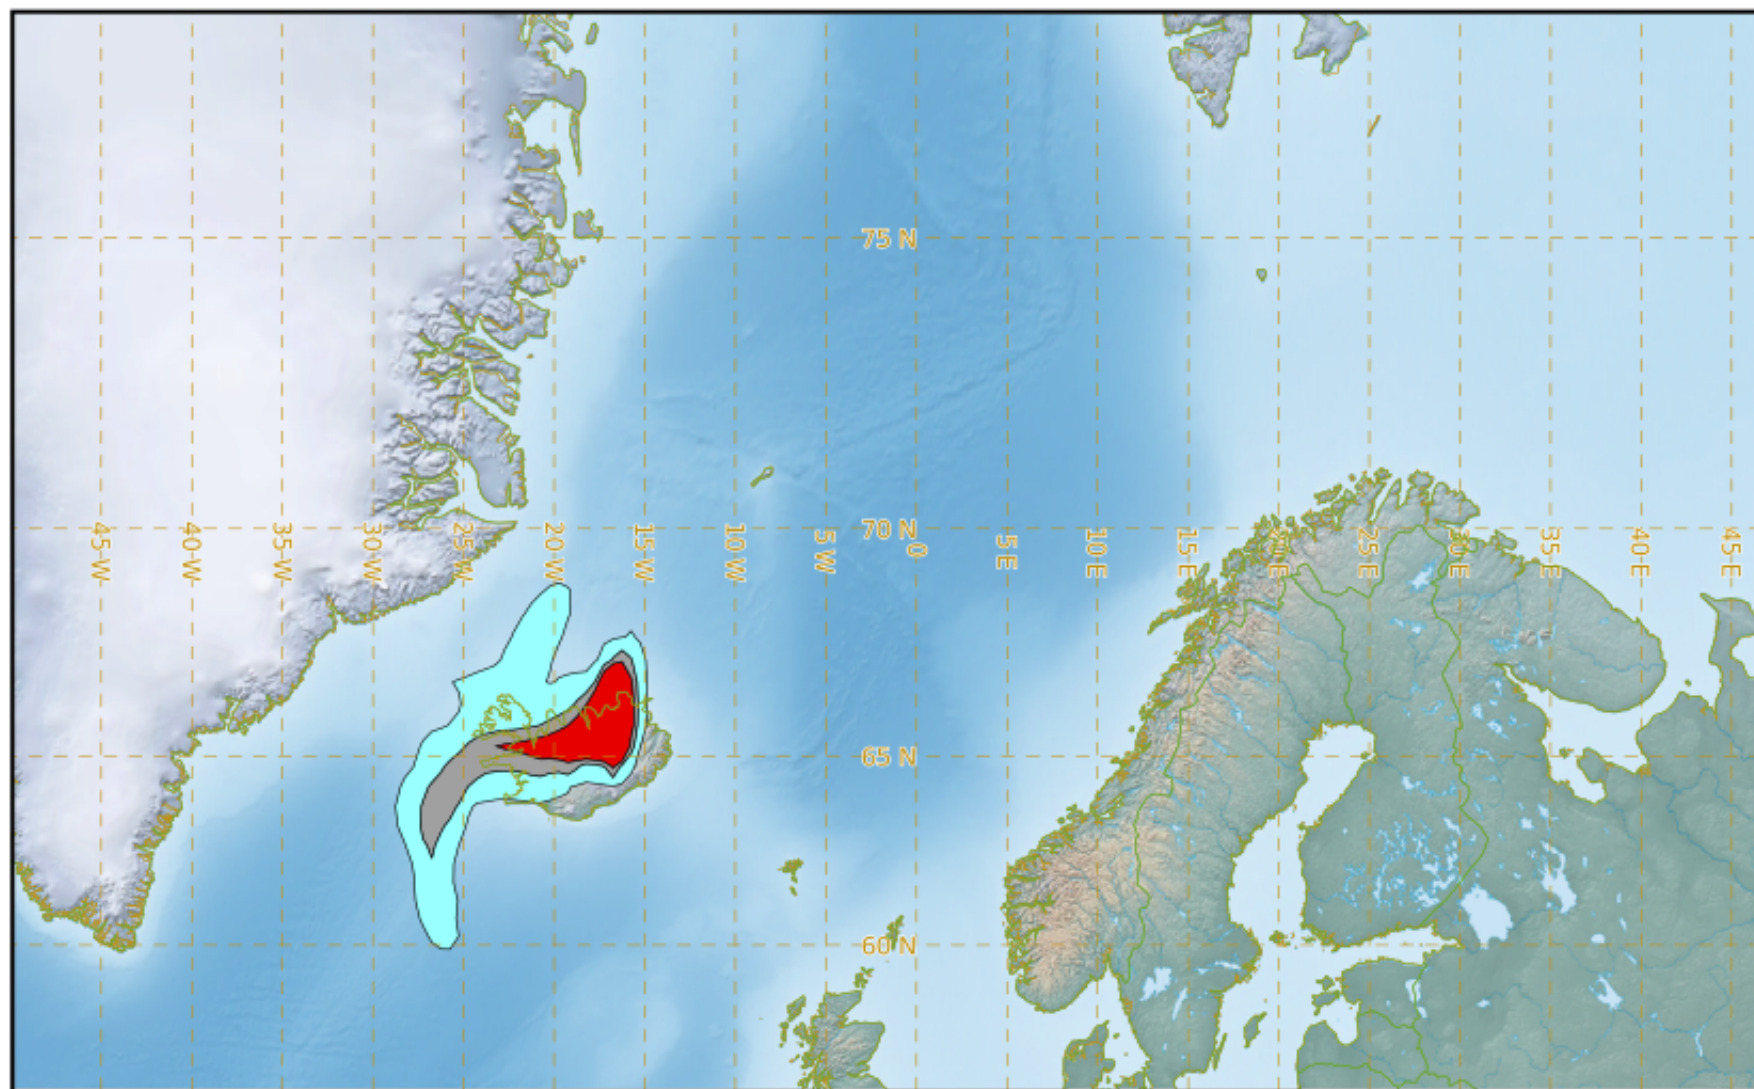

VAAC TOULOUSE

LOW

MEDIUM

HIGH

ASKJA

Modelled Ash Concentration from SFC to FL200 valid from 24/02/2021 12h00 UTC to 24/02/2021 18h00 UTC

This is a guidance product, supplemental to the official VAAC Toulouse Volcanic Ash Advisory and Volcanic Ash Graphic products.