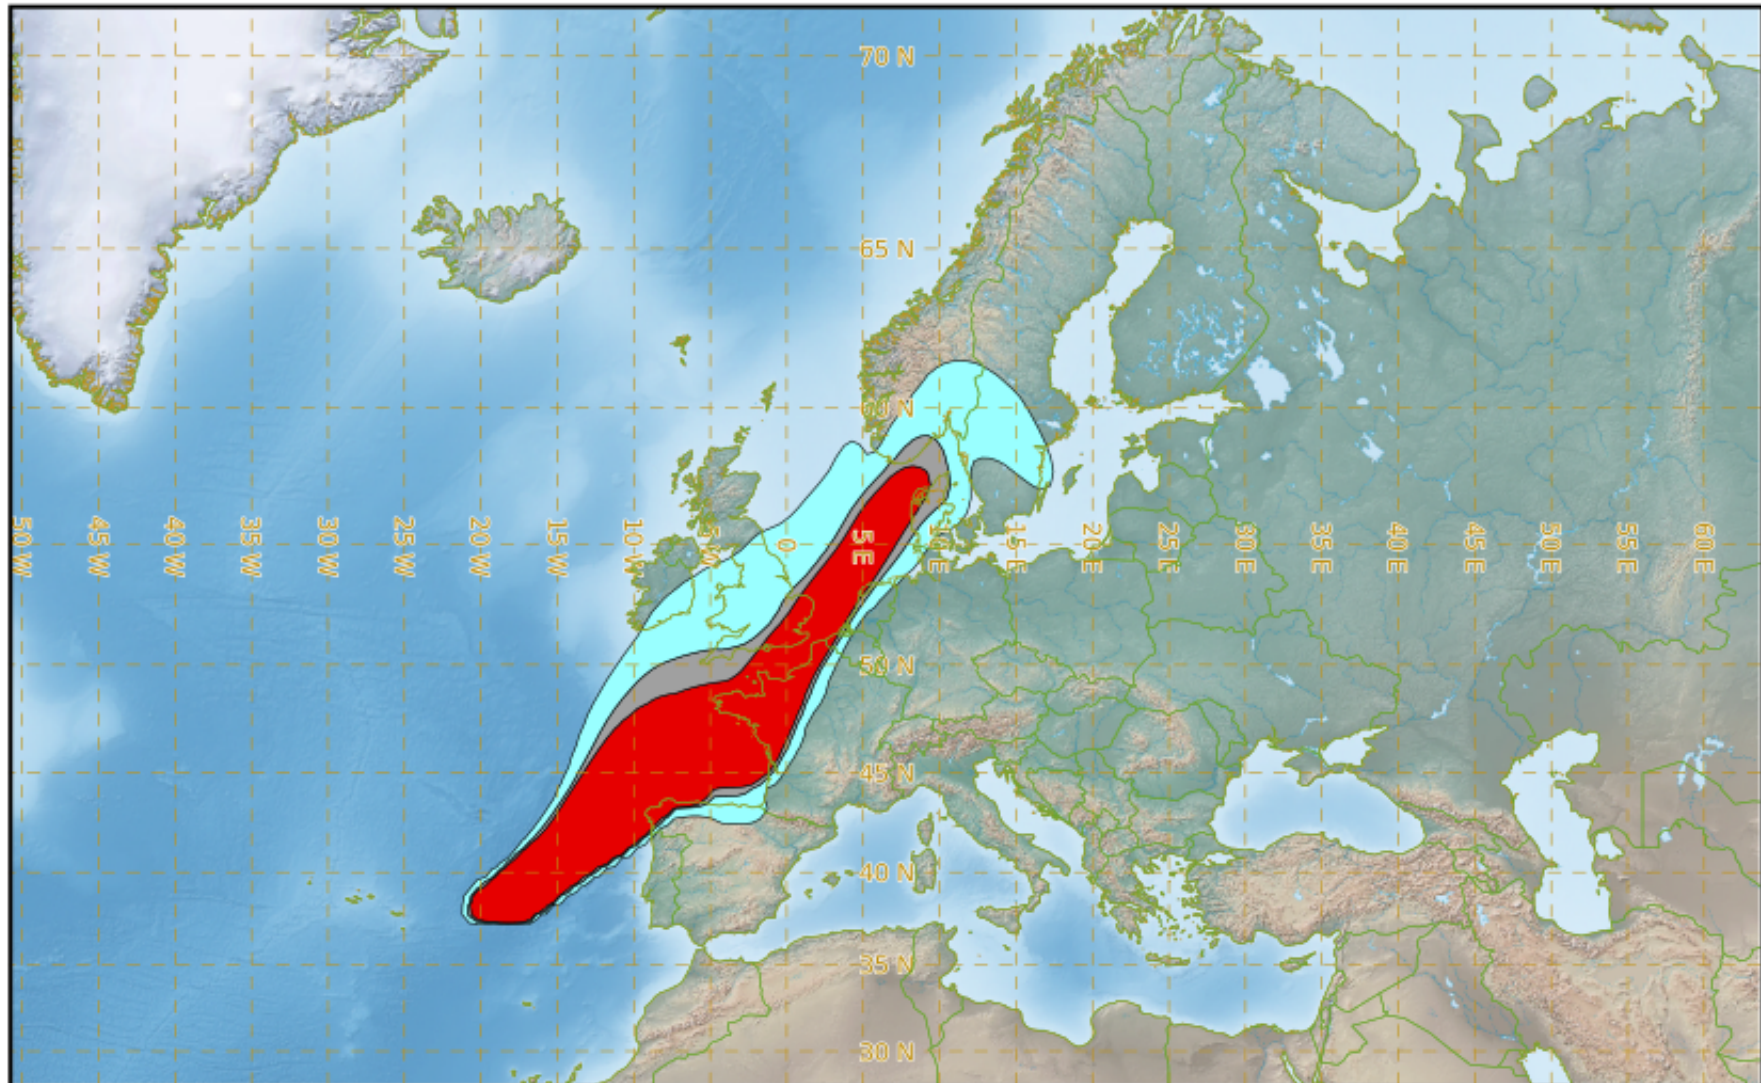

FURNAS VOLCAZO 21.01

Modelled Ash Concentration from FL350 to FL550

valid from 21/04/2021 12h00 UTC to 21/04/2021 18h00 UTC

This is a guidance product, supplemental to the official VAAC Toulouse Volcanic Ash Advisory and Volcanic Ash Graphic products.

VAAC TOULOUSE