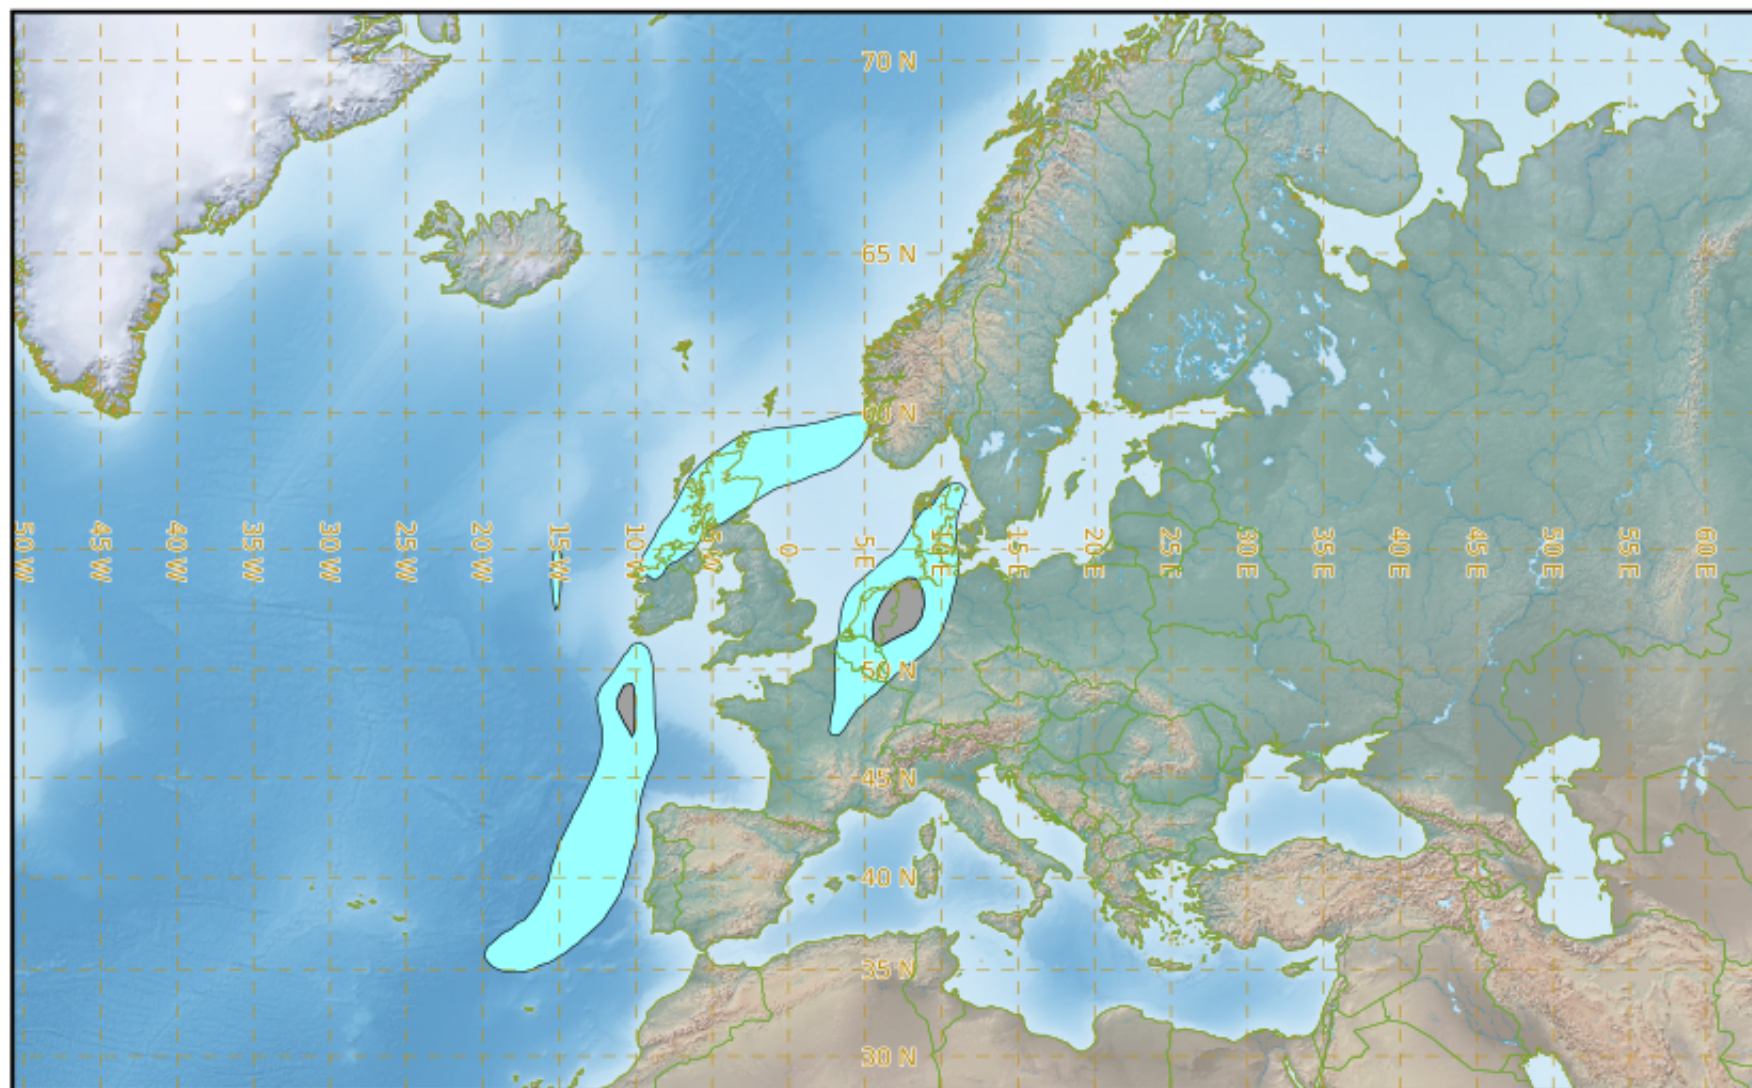

FURNAS VOLCAZO 21.01

Modelled Ash Concentration from SFC to FL200

valid from 21/04/2021 18h00 UTC to 22/04/2021 00h00 UTC

This is a guidance product, supplemental to the official VAAC Toulouse Volcanic Ash Advisory and Volcanic Ash Graphic products.

VAAC TOULOUSE