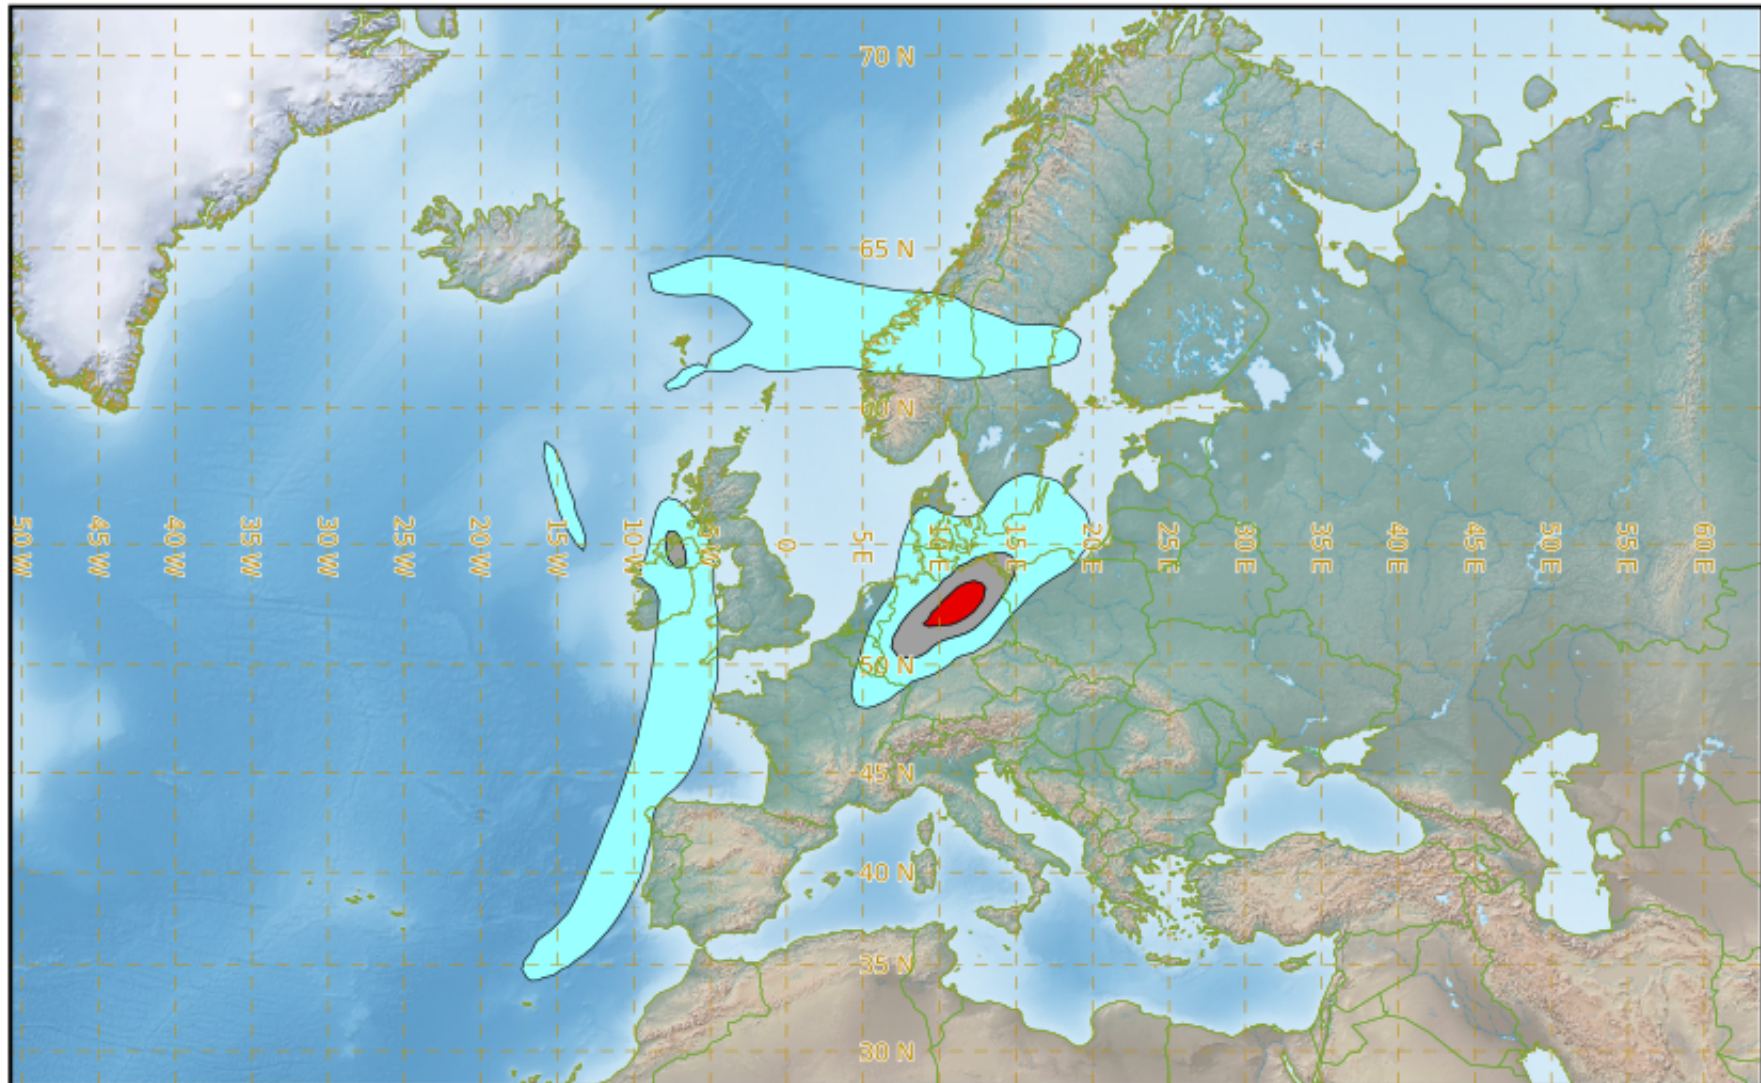

FURNAS VOLCAZO 21.01

Modelled Ash Concentration from SFC to FL200

valid from 22/04/2021 00h00 UTC to 22/04/2021 06h00 UTC

This is a guidance product, supplemental to the official VAAC Toulouse Volcanic Ash Advisory and Volcanic Ash Graphic products.

VAAC TOULOUSE