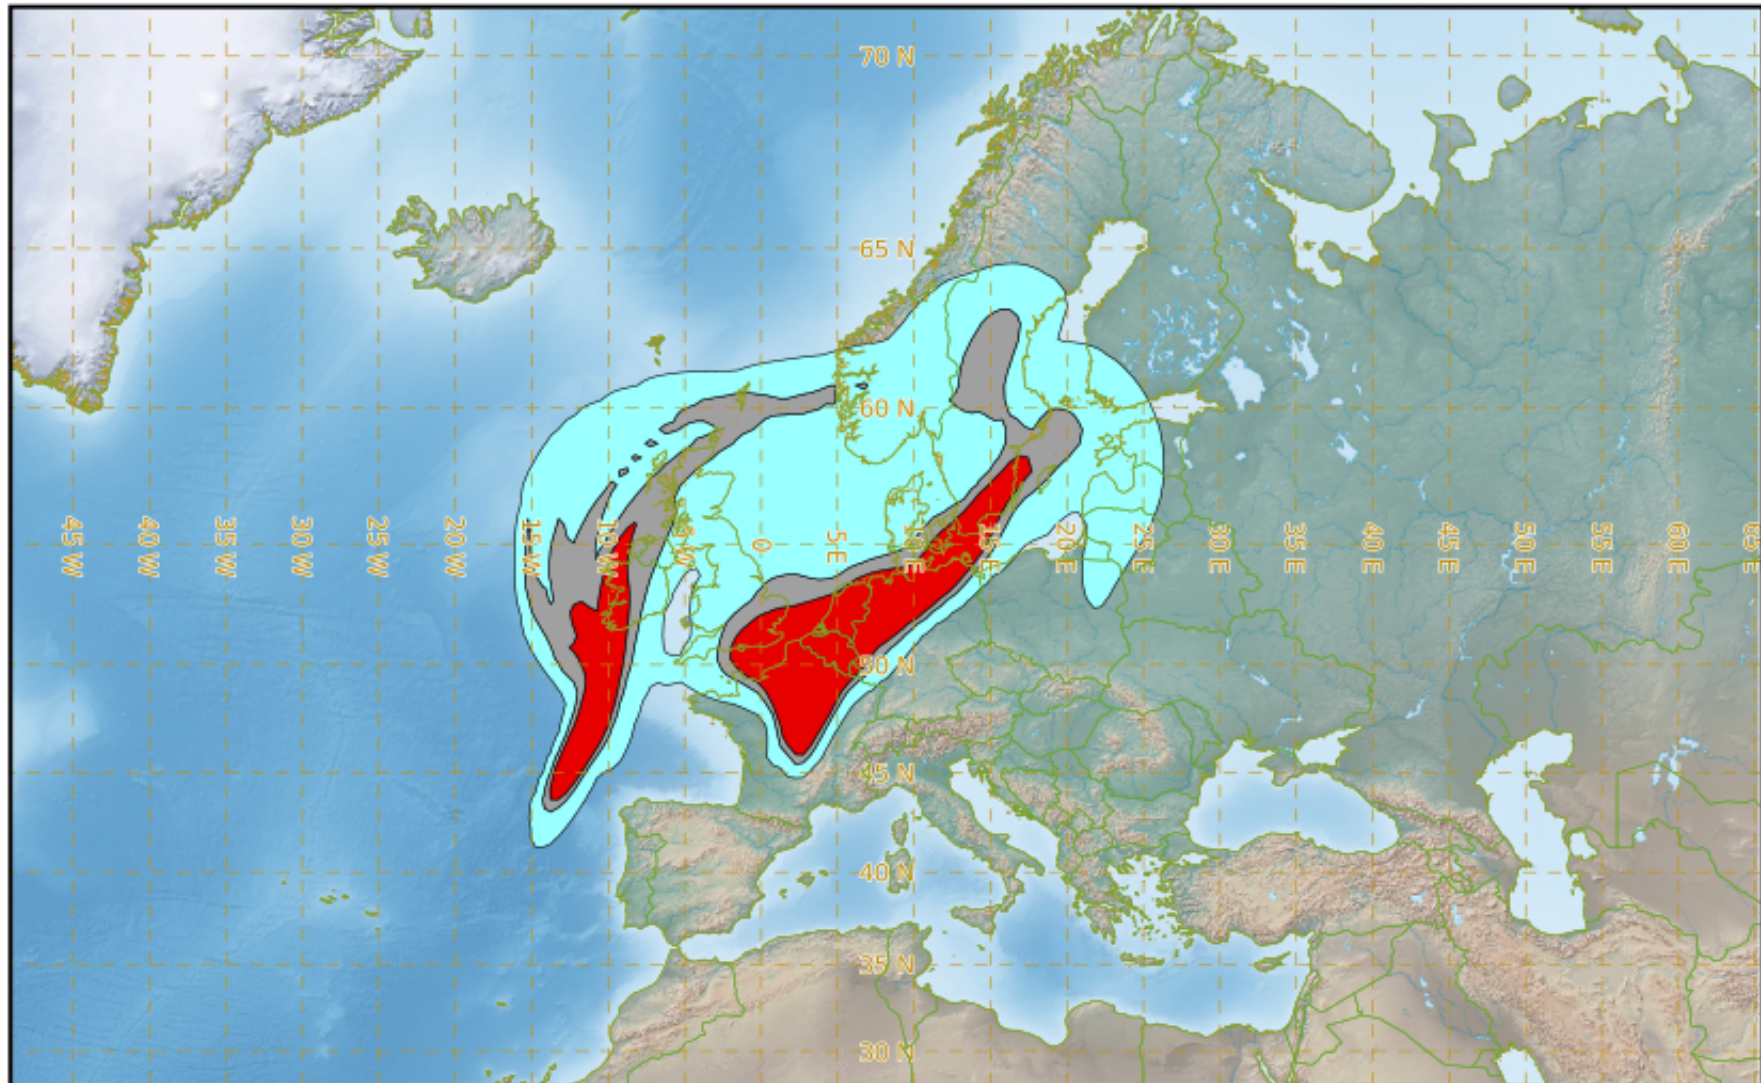

FURNAS EXERCISE VOLCAZO 21.01 EXERCISE

Modelled Ash Concentration from FL200 to FL350

valid from 21/04/2021 18h00 UTC to 22/04/2021 00h00 UTC

This is a guidance product, supplemental to the official VAAC Toulouse Volcanic Ash Advisory and Volcanic Ash Graphic products.

VAAC TOULOUSE