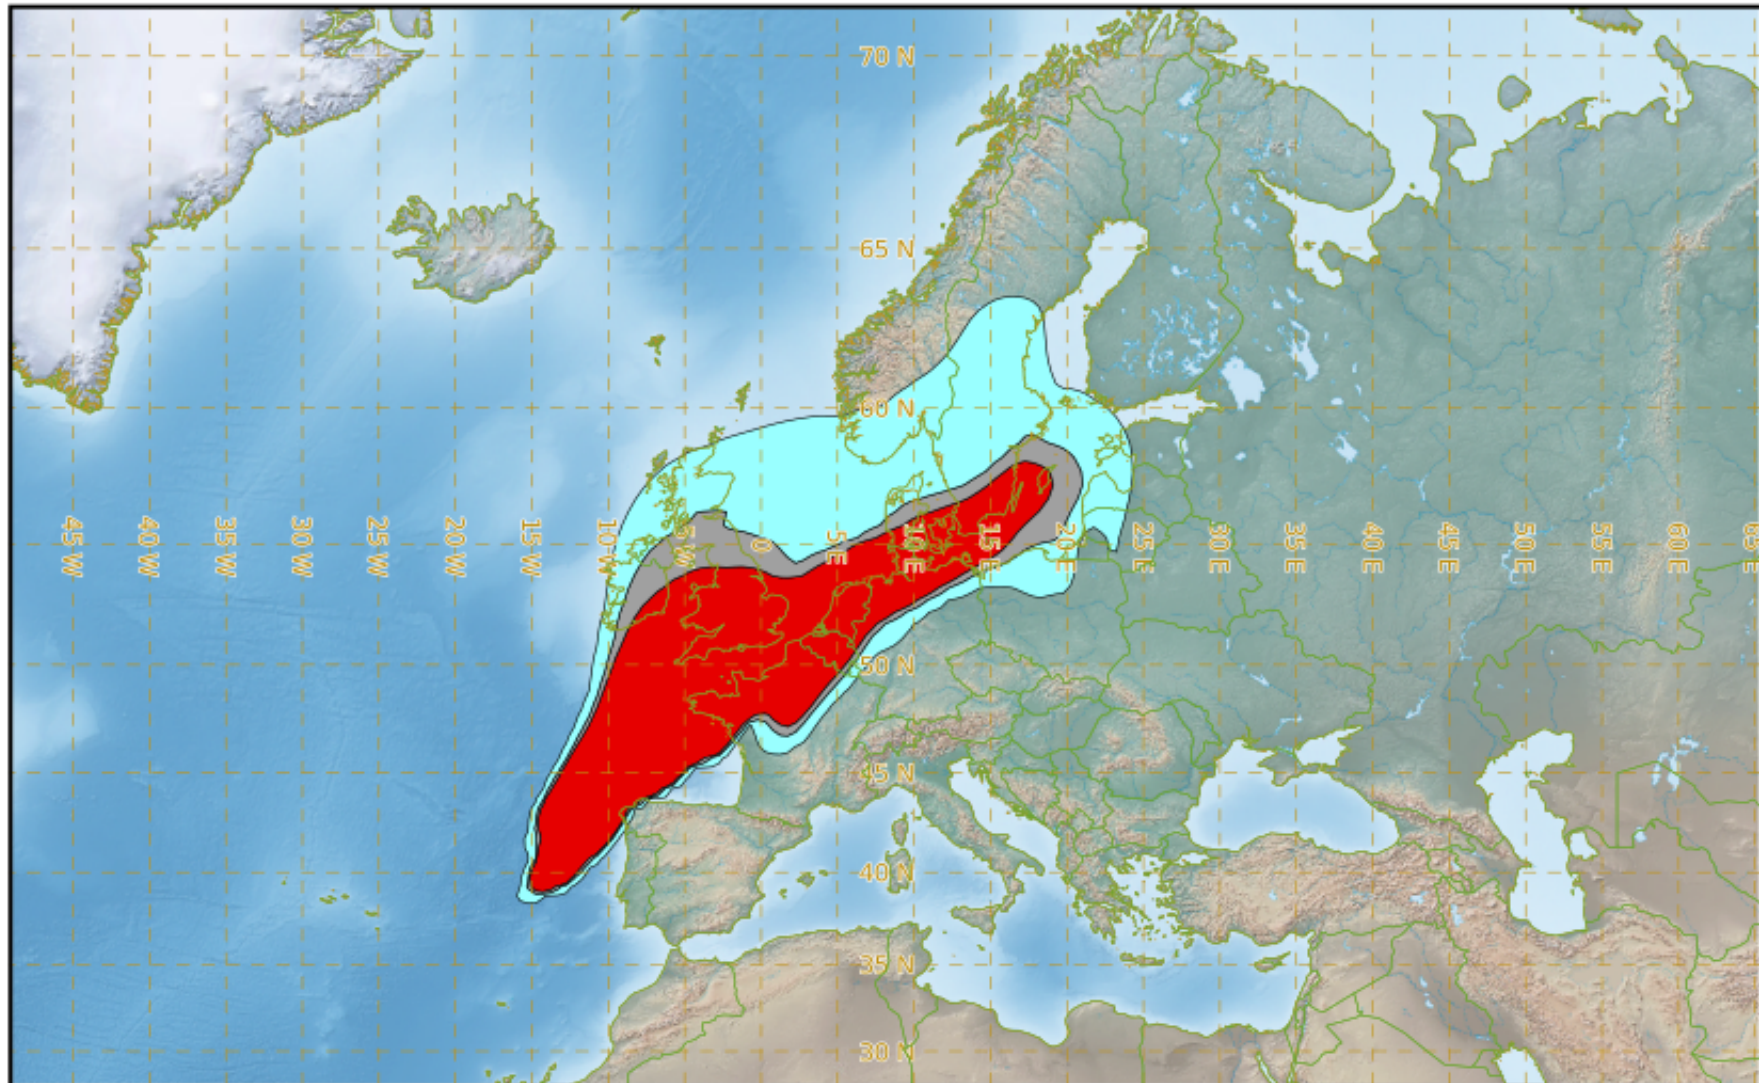

FURNAS EXERCISE VOLCAZO 21.01 EXERCISE

Modelled Ash Concentration from FL350 to FL550

valid from 21/04/2021 12h00 UTC to 21/04/2021 18h00 UTC

This is a guidance product, supplemental to the official VAAC Toulouse Volcanic Ash Advisory and Volcanic Ash Graphic products.

VAAC TOULOUSE

FURNAS EXERCISE VOLCAZO 21.01 EXERCISE

Modelled Ash Concentration from FL350 to FL550

valid from 21/04/2021 18h00 UTC to 22/04/2021 00h00 UTC

This is a guidance product, supplemental to the official VAAC Toulouse Volcanic Ash Advisory and Volcanic Ash Graphic products.

VAAC TOULOUSE

FURNAS EXERCISE VOLCAZO 21.01 EXERCISE

Modelled Ash Concentration from FL350 to FL550

valid from 22/04/2021 00h00 UTC to 22/04/2021 06h00 UTC

This is a guidance product, supplemental to the official VAAC Toulouse Volcanic Ash Advisory and Volcanic Ash Graphic products.