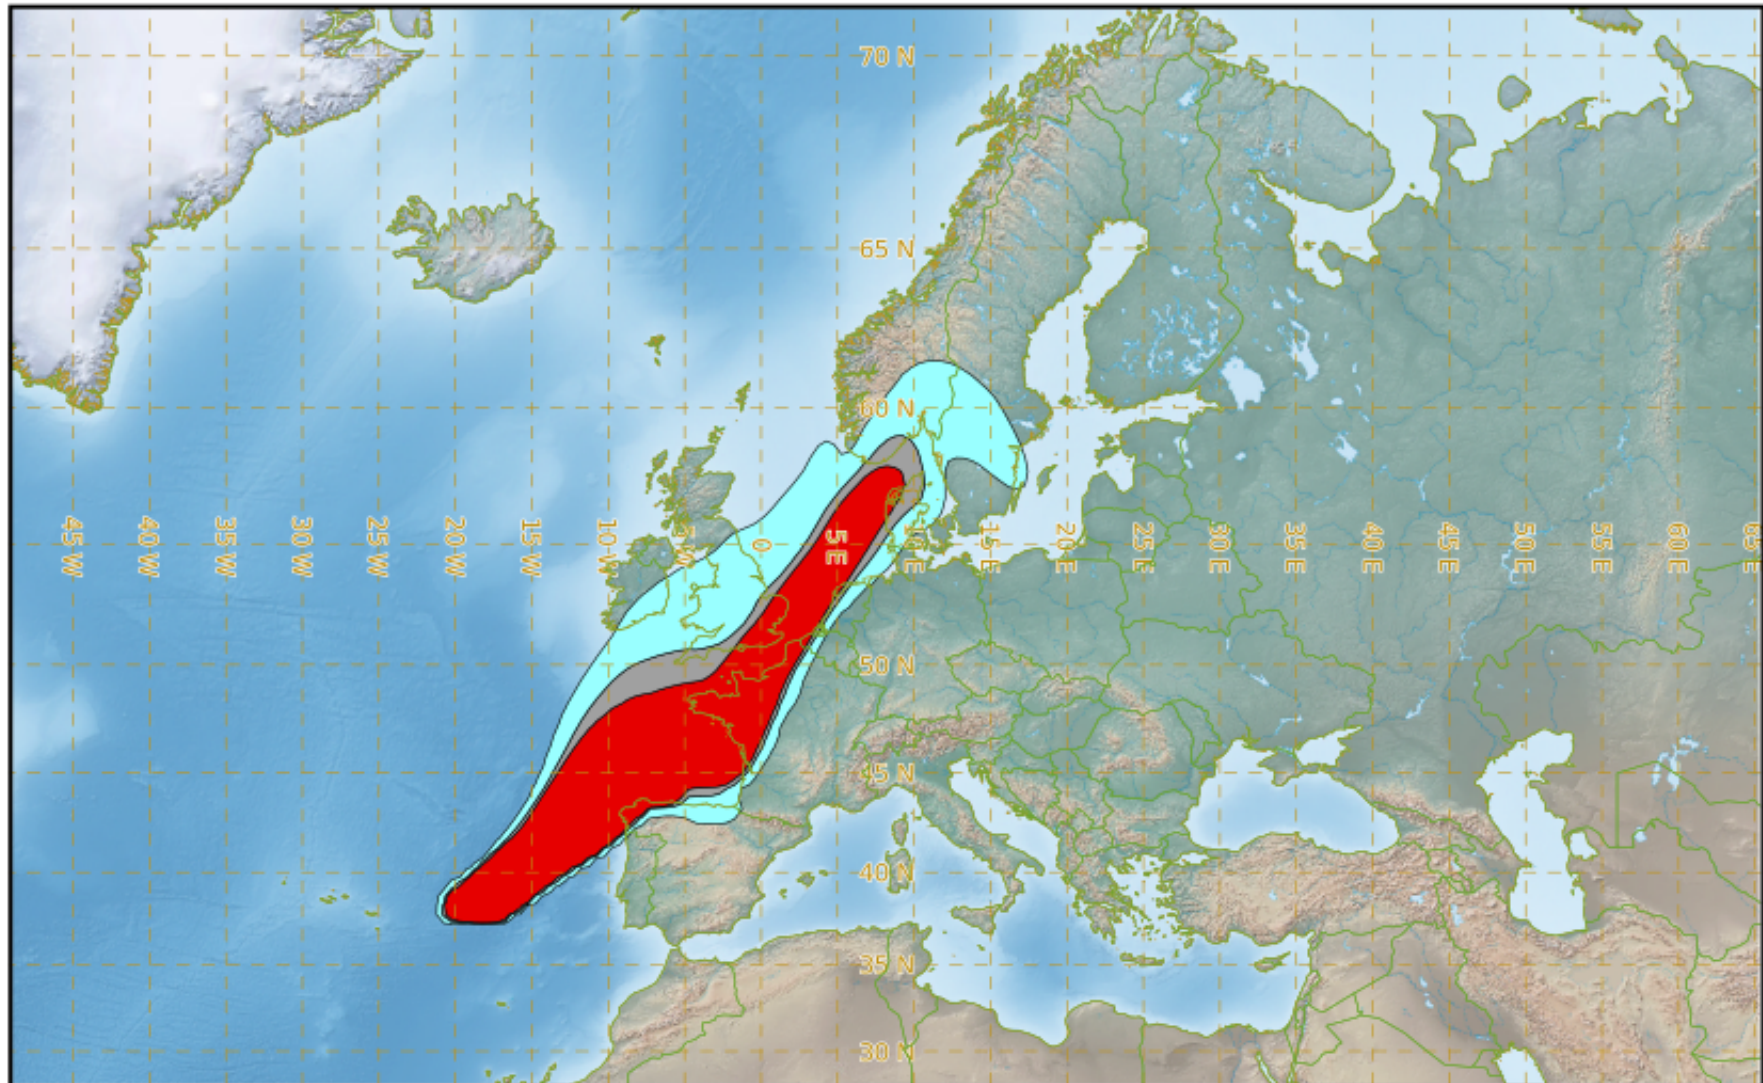

FURNAS EXERCISE VOLCAZO 21.01 EXERCISE

Modelled Ash Concentration from FL350 to FL550

valid from 21/04/2021 12h00 UTC to 21/04/2021 18h00 UTC

This is a guidance product, supplemental to the official VAAC Toulouse Volcanic Ash Advisory and Volcanic Ash Graphic products.

VAAC TOULOUSE

FURNAS EXERCISE VOLCAZO 21.01 EXERCISE

Modelled Ash Concentration from FL350 to FL550

valid from 21/04/2021 18h00 UTC to 22/04/2021 00h00 UTC

This is a guidance product, supplemental to the official VAAC Toulouse Volcanic Ash Advisory and Volcanic Ash Graphic products.

VAAC TOULOUSE

FURNAS EXERCISE VOLCAZO 21.01 EXERCISE

Modelled Ash Concentration from FL350 to FL550

valid from 22/04/2021 00h00 UTC to 22/04/2021 06h00 UTC

This is a guidance product, supplemental to the official VAAC Toulouse Volcanic Ash Advisory and Volcanic Ash Graphic products.