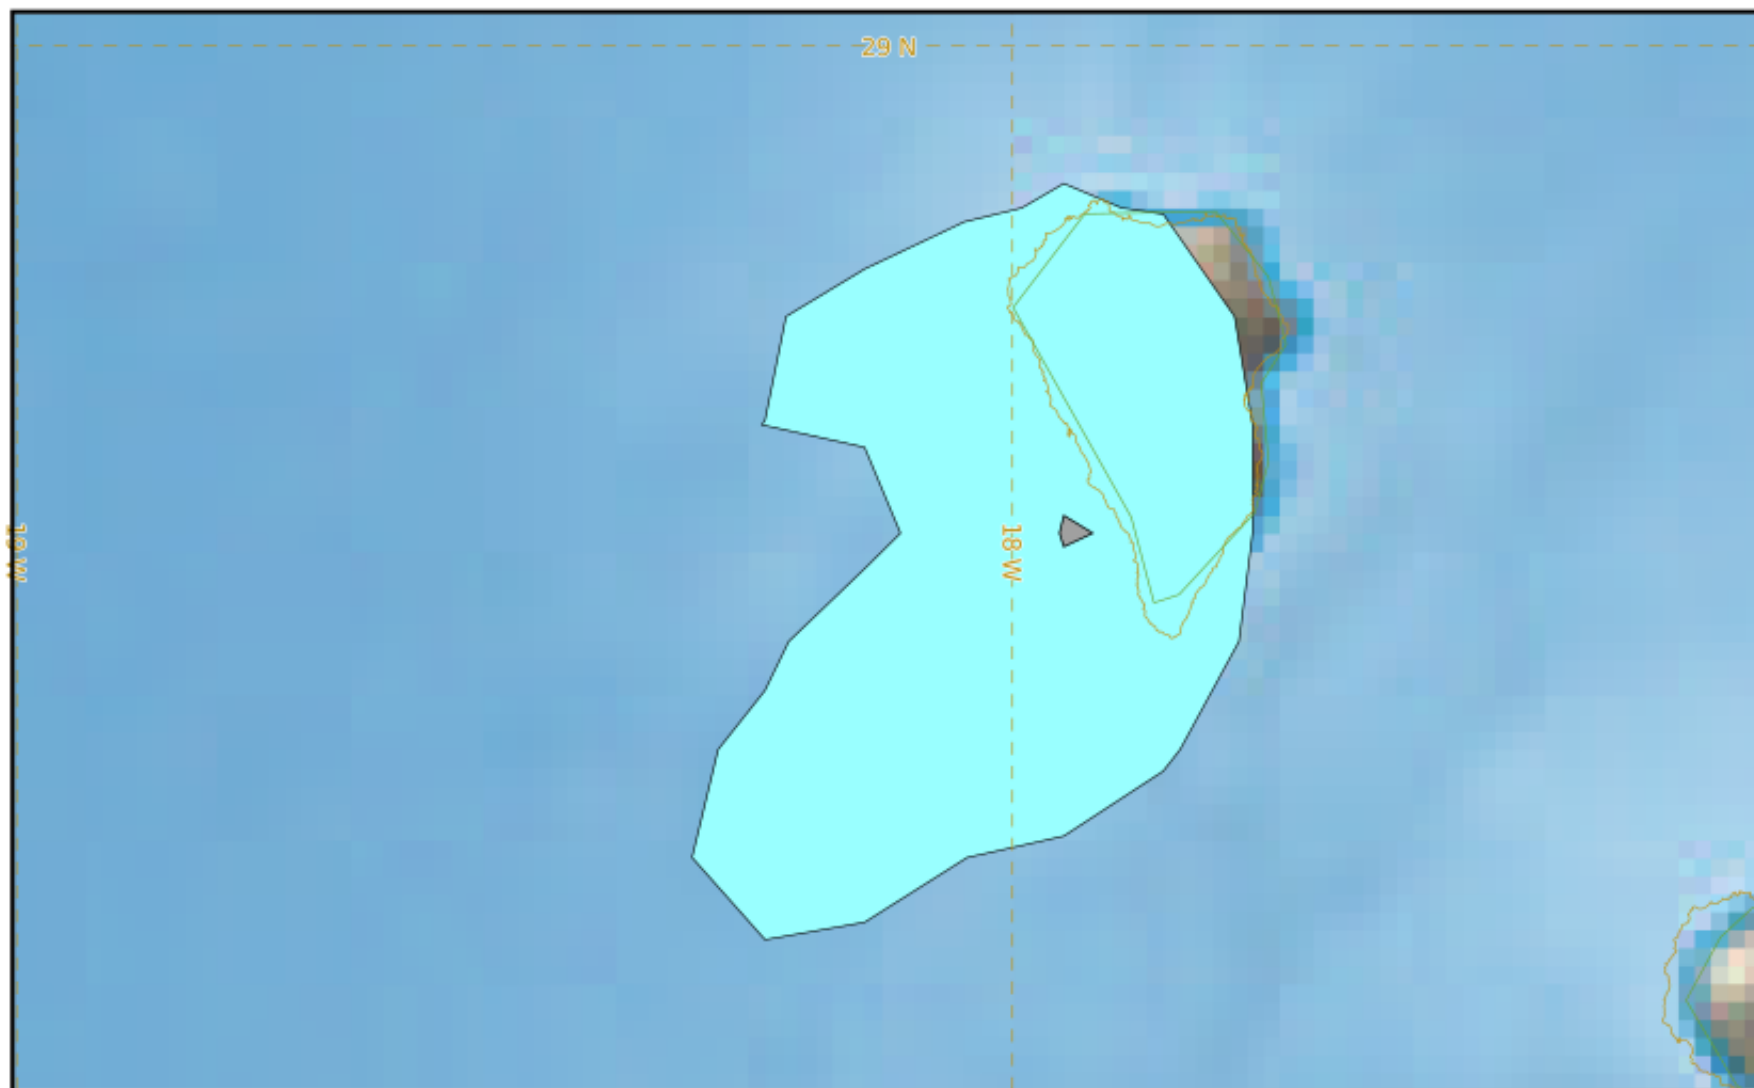

LA PALMA

Modelled Ash Concentration from SFC to FL200

validity : 24/10/2021 21h00 UTC

This is a guidance product, supplemental to the official VAAC Toulouse Volcanic Ash Advisory and Volcanic Ash Graphic products.

VAAC TOULOUSE