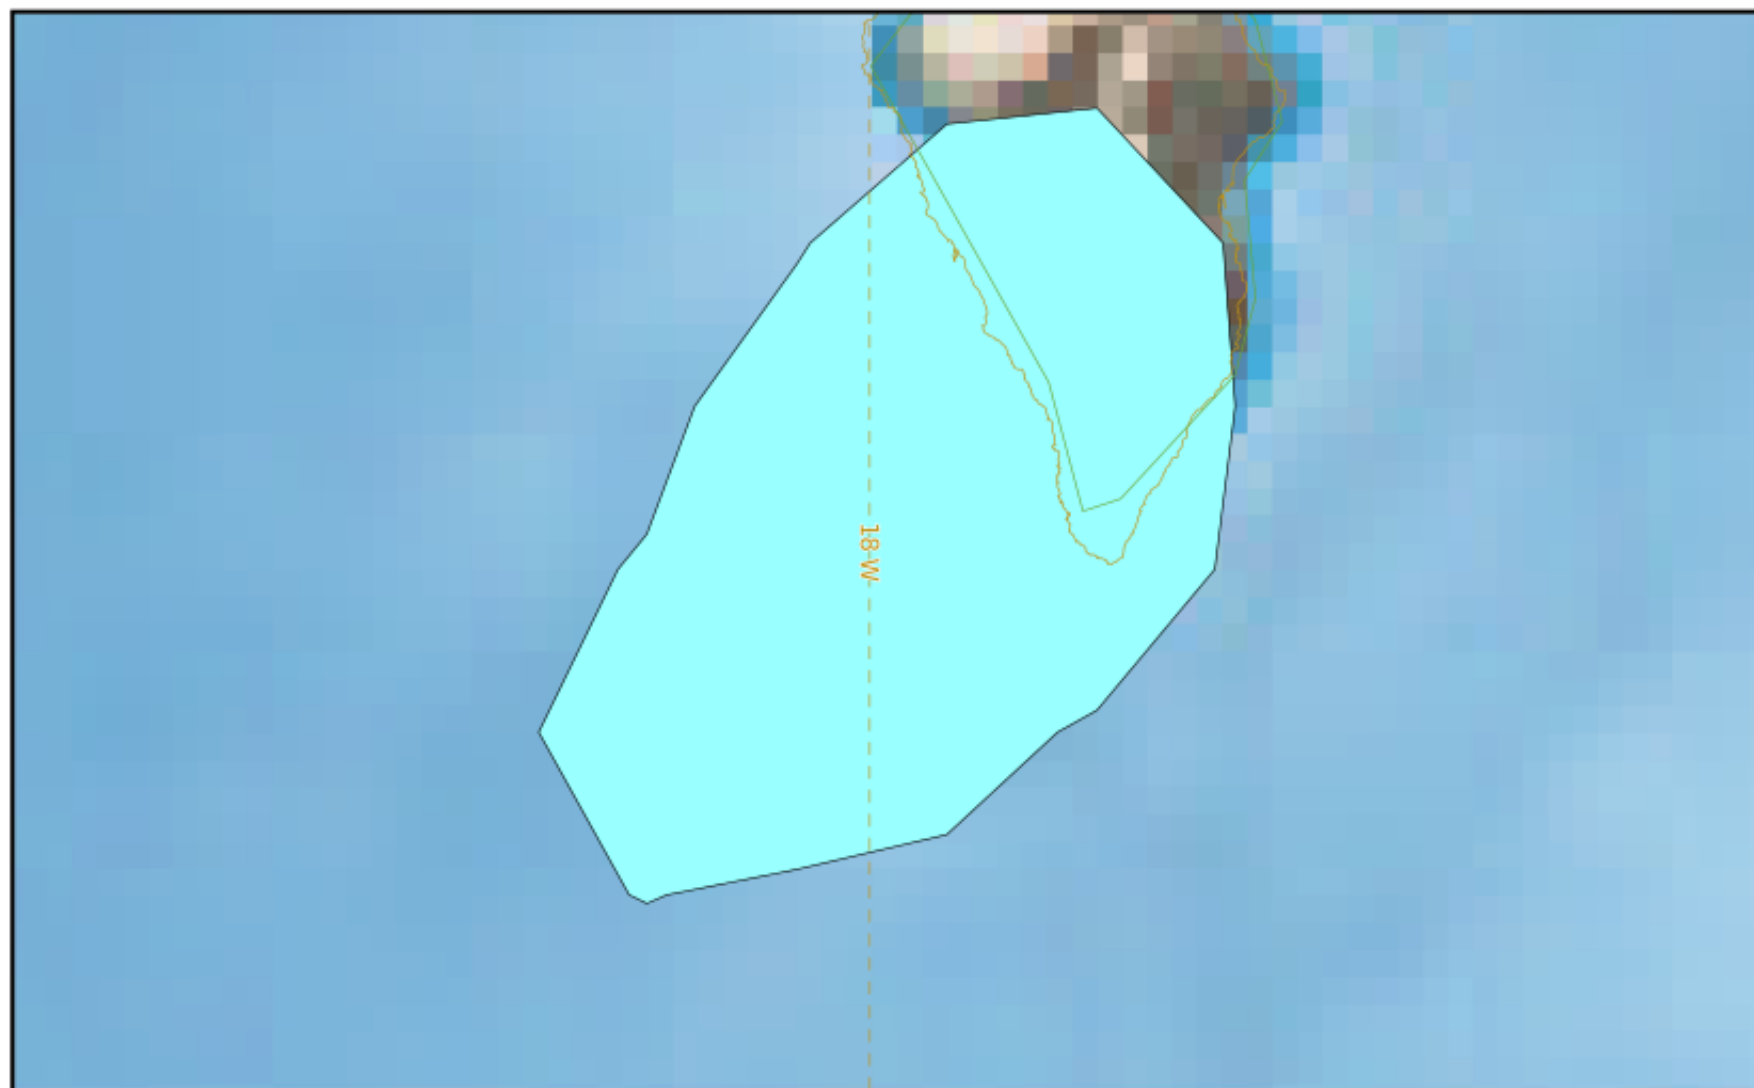

LA PALMA

Modelled Ash Concentration from SFC to FL200

validity : 29/10/2021 03h00 UTC

This is a guidance product, supplemental to the official VAAC Toulouse Volcanic Ash Advisory and Volcanic Ash Graphic products.

VAAC TOULOUSE

LA PALMA

Modelled Ash Concentration from SFC to FL200

validity : 29/10/2021 09h00 UTC

This is a guidance product, supplemental to the official VAAC Toulouse Volcanic Ash Advisory and Volcanic Ash Graphic products.

VAAC TOULOUSE

LA PALMA

Modelled Ash Concentration from SFC to FL200

validity : 29/10/2021 15h00 UTC

This is a guidance product, supplemental to the official VAAC Toulouse Volcanic Ash Advisory and Volcanic Ash Graphic products.

VAAC TOULOUSE

LA PALMA

Modelled Ash Concentration from SFC to FL200

validity : 29/10/2021 21h00 UTC

This is a guidance product, supplemental to the official VAAC Toulouse Volcanic Ash Advisory and Volcanic Ash Graphic products.