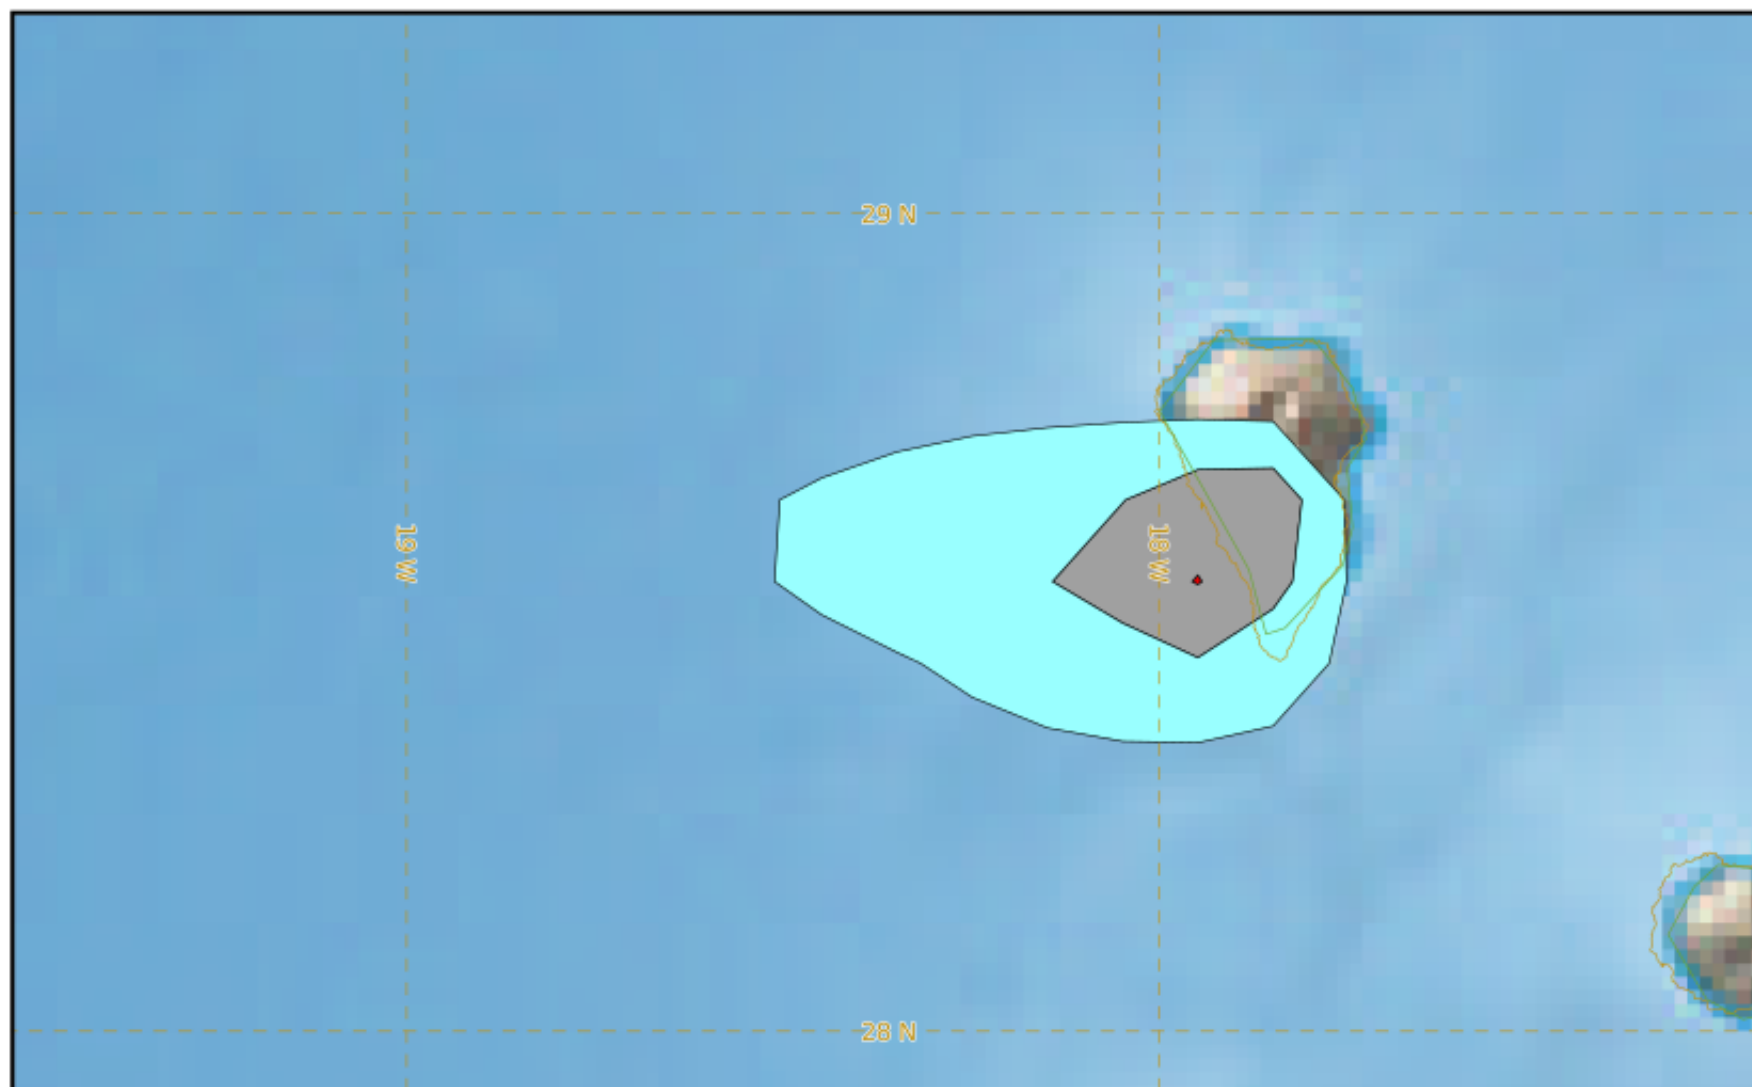

# LA PALMA

## Modelled Ash Concentration from SFC to FL200

validity : 30/10/2021 15h00 UTC

This is a guidance product, supplemental to the official VAAC Toulouse Volcanic Ash Advisory and Volcanic Ash Graphic products.