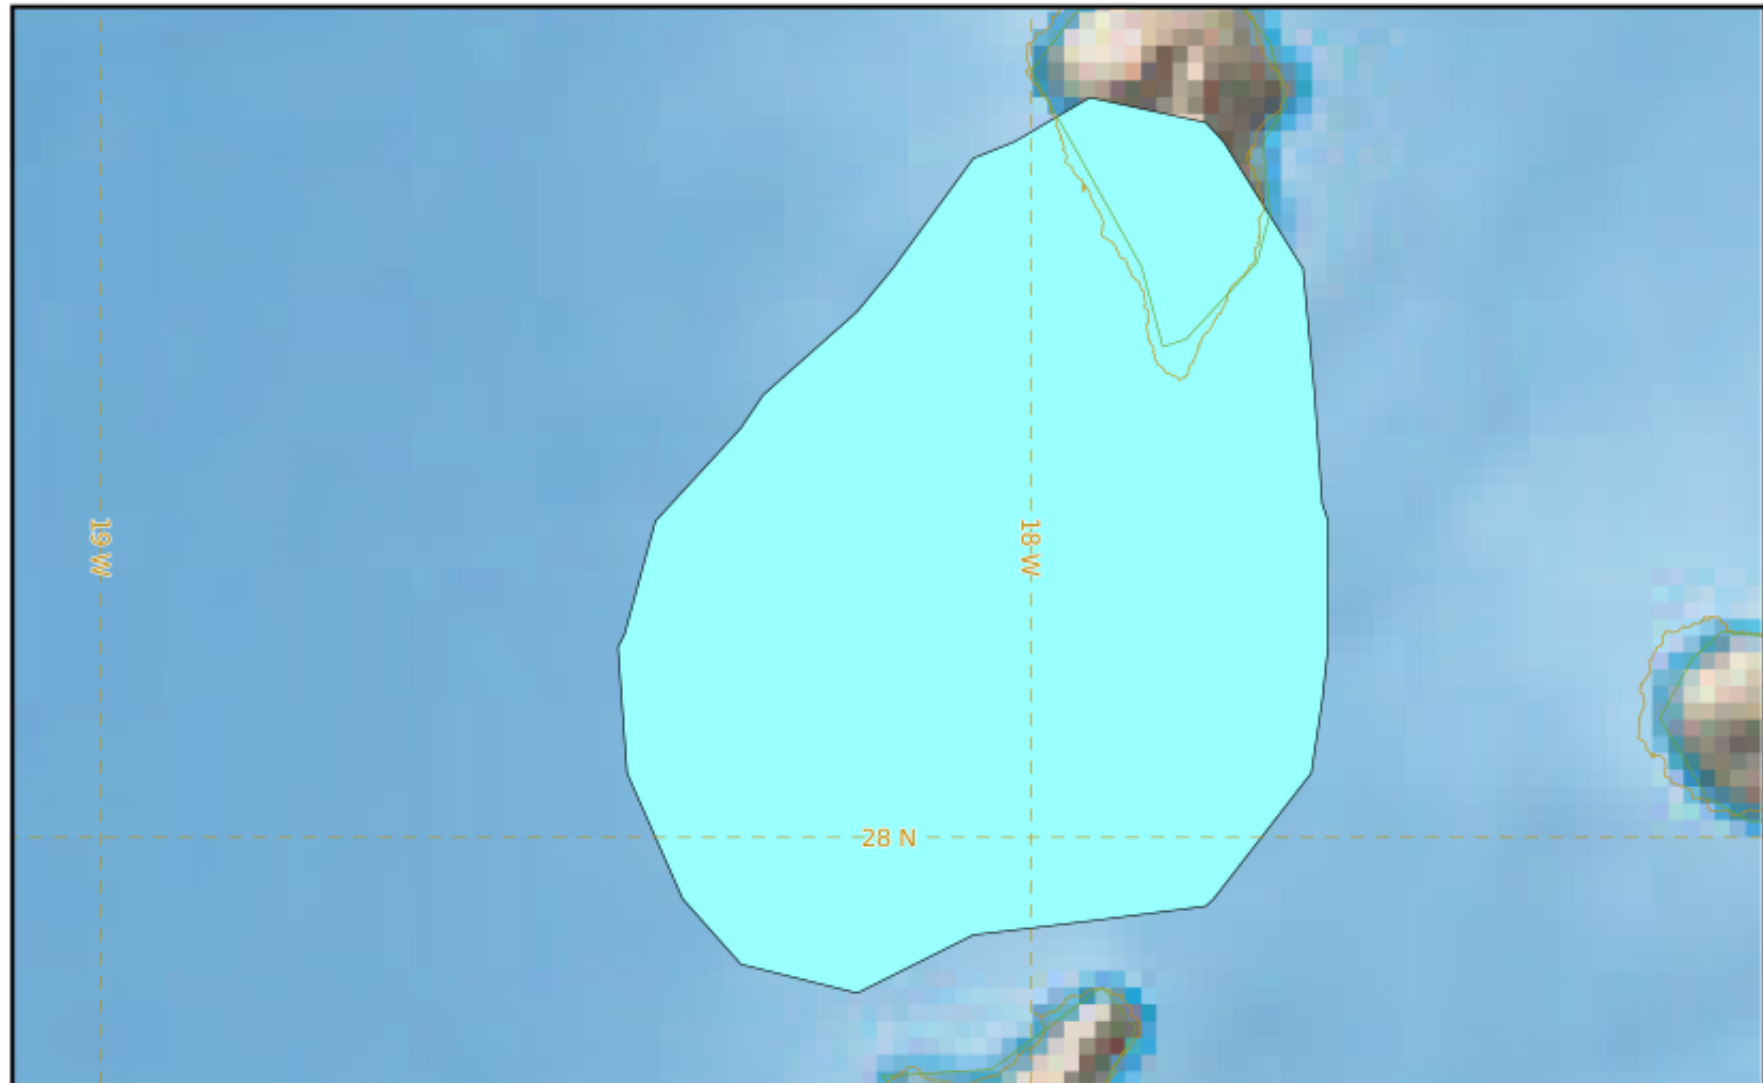

LA PALMA

Modelled Ash Concentration from SFC to FL200

validity : 05/11/2021 03h00 UTC

This is a guidance product, supplemental to the official VAAC Toulouse Volcanic Ash Advisory and Volcanic Ash Graphic products.

VAAC TOULOUSE

LA PALMA

Modelled Ash Concentration from SFC to FL200

validity : 05/11/2021 09h00 UTC

This is a guidance product, supplemental to the official VAAC Toulouse Volcanic Ash Advisory and Volcanic Ash Graphic products.

VAAC TOULOUSE

LA PALMA

Modelled Ash Concentration from SFC to FL200

validity : 05/11/2021 15h00 UTC

This is a guidance product, supplemental to the official VAAC Toulouse Volcanic Ash Advisory and Volcanic Ash Graphic products.