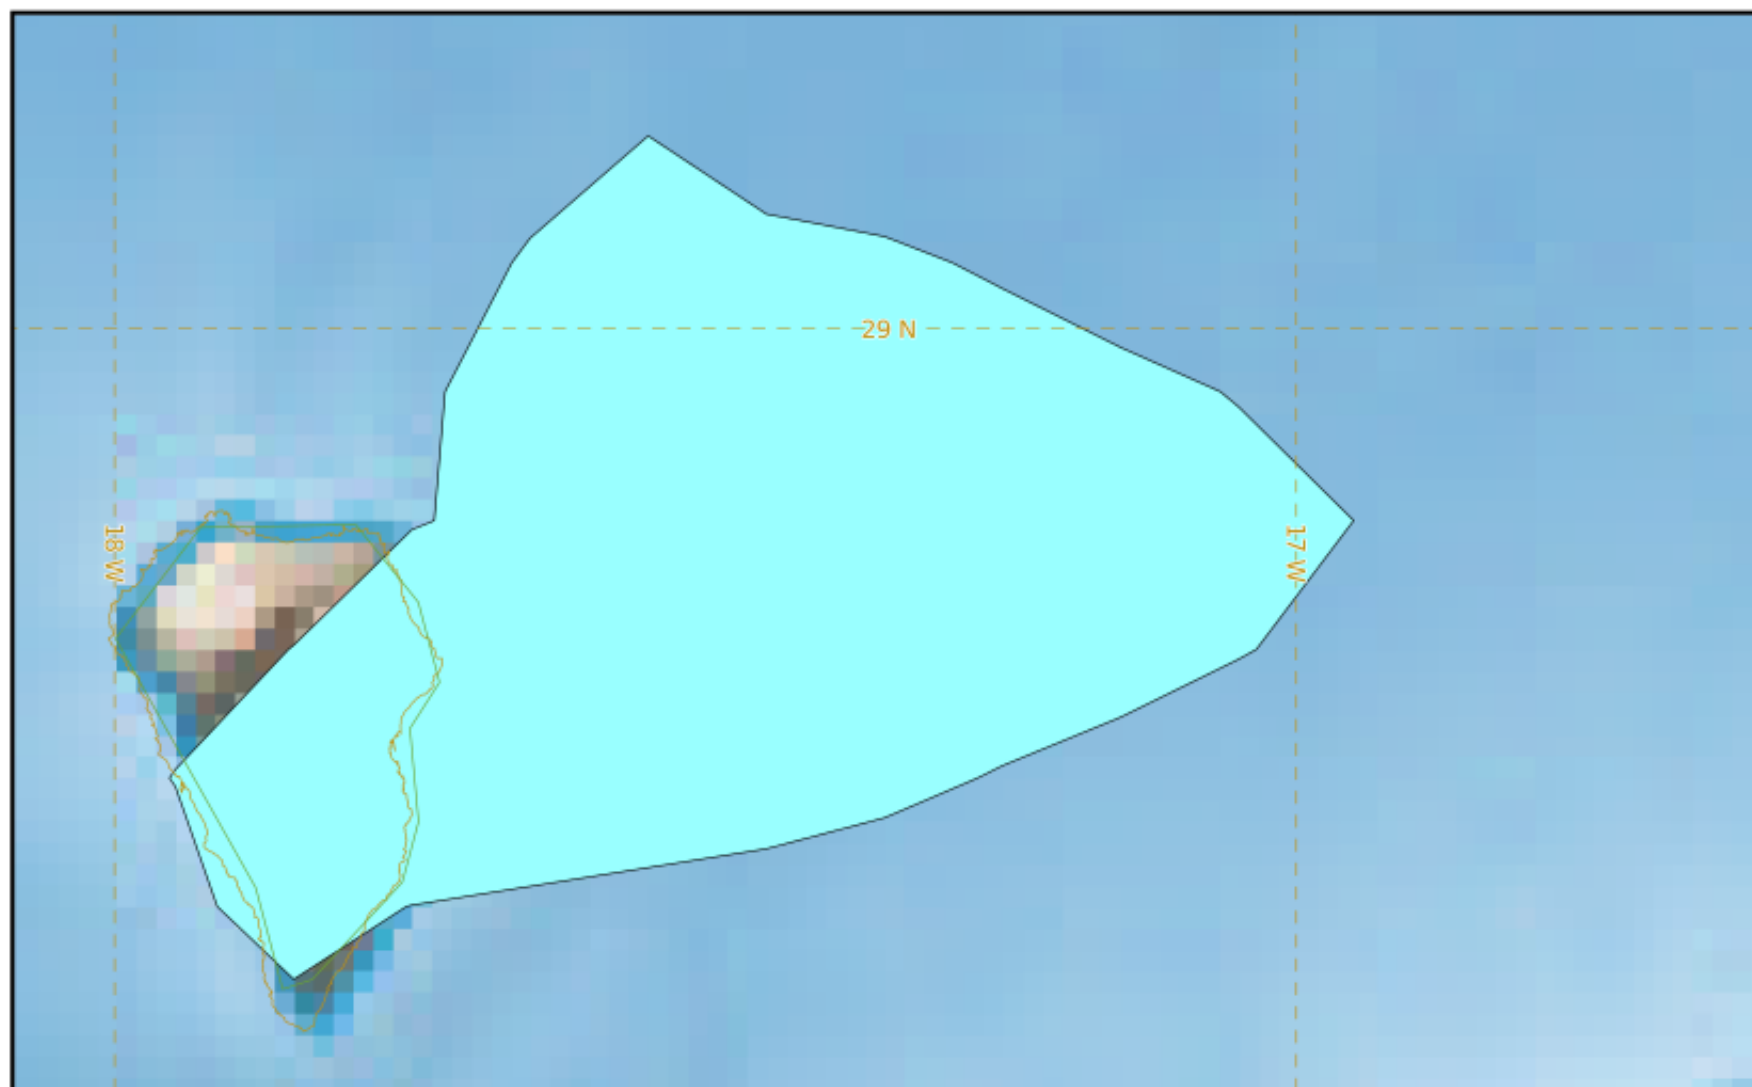

LA PALMA

Modelled Ash Concentration from SFC to FL200

validity : 21/11/2021 09h00 UTC

This is a guidance product, supplemental to the official VAAC Toulouse Volcanic Ash Advisory and Volcanic Ash Graphic products.

VAAC TOULOUSE

LA PALMA

Modelled Ash Concentration from SFC to FL200

validity : 21/11/2021 15h00 UTC

This is a guidance product, supplemental to the official VAAC Toulouse Volcanic Ash Advisory and Volcanic Ash Graphic products.

VAAC TOULOUSE

LA PALMA

Modelled Ash Concentration from SFC to FL200

validity : 21/11/2021 21h00 UTC

This is a guidance product, supplemental to the official VAAC Toulouse Volcanic Ash Advisory and Volcanic Ash Graphic products.