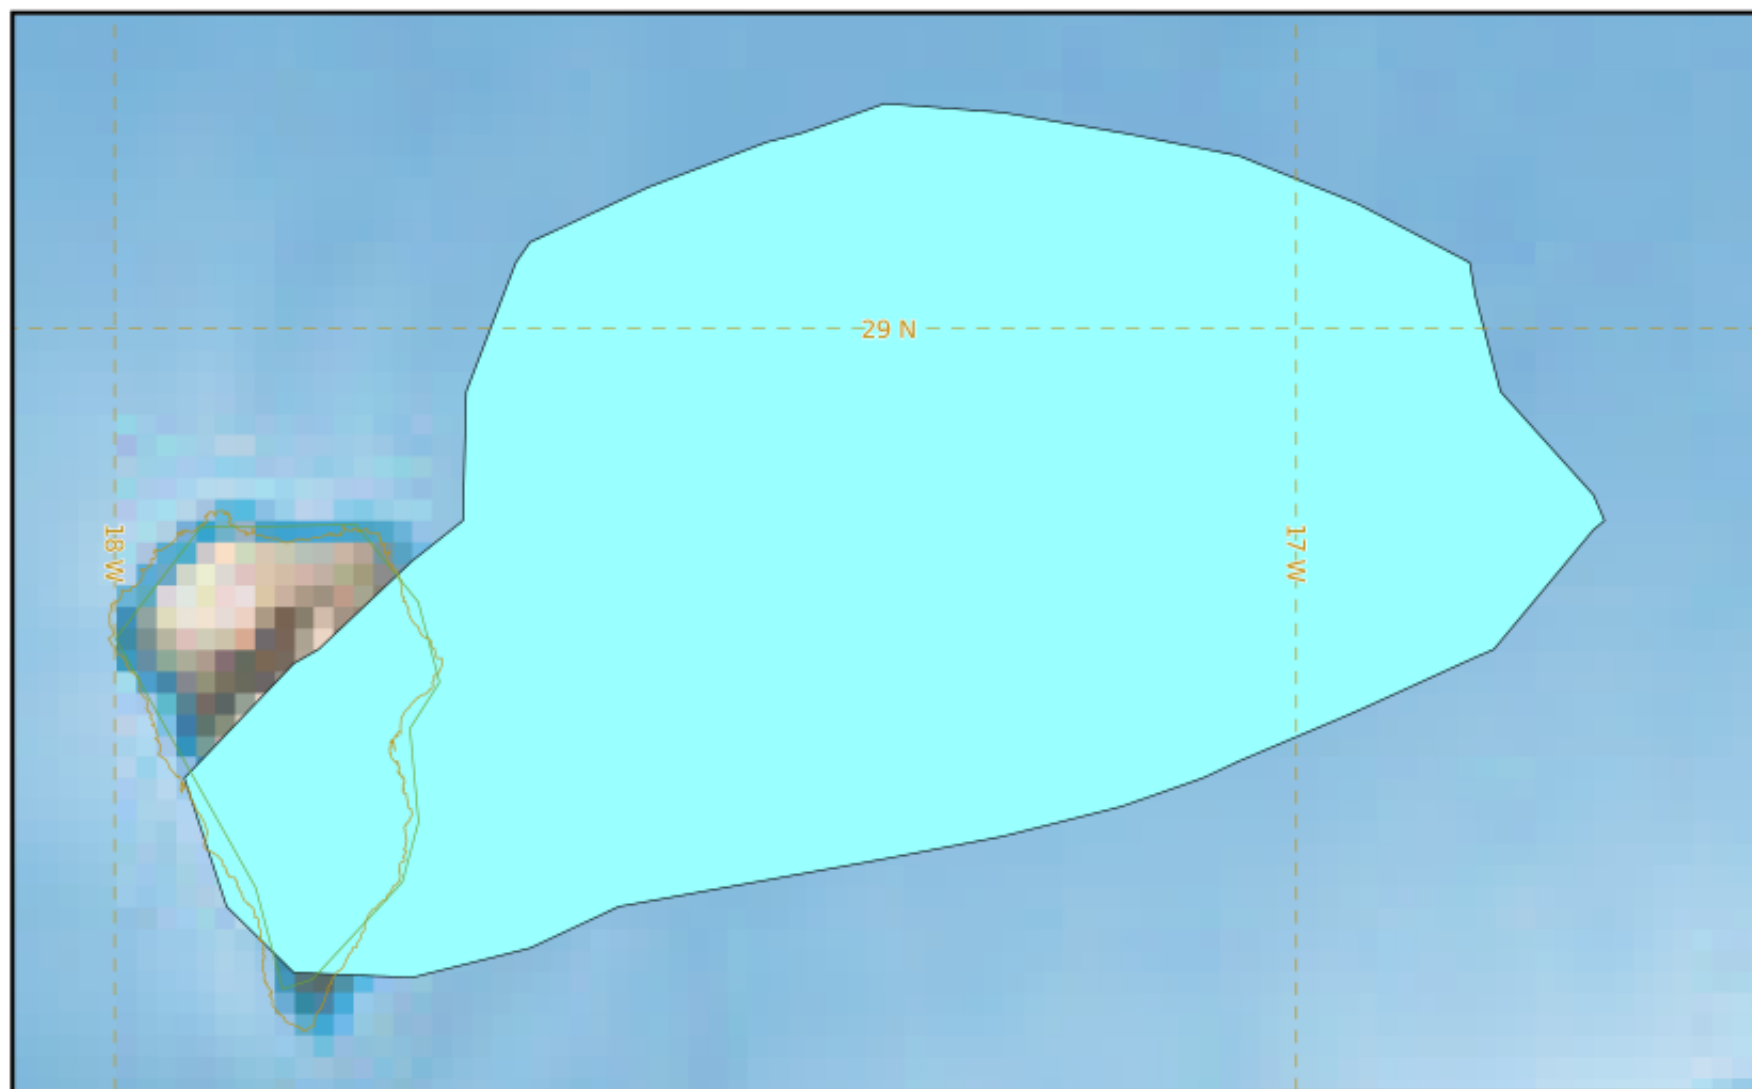

LA PALMA

Modelled Ash Concentration from SFC to FL200

validity : 21/11/2021 09h00 UTC

This is a guidance product, supplemental to the official VAAC Toulouse Volcanic Ash Advisory and Volcanic Ash Graphic products.

VAAC TOULOUSE

LA PALMA

Modelled Ash Concentration from SFC to FL200

validity : 21/11/2021 15h00 UTC

This is a guidance product, supplemental to the official VAAC Toulouse Volcanic Ash Advisory and Volcanic Ash Graphic products.

VAAC TOULOUSE

LA PALMA

Modelled Ash Concentration from SFC to FL200

validity : 21/11/2021 21h00 UTC

This is a guidance product, supplemental to the official VAAC Toulouse Volcanic Ash Advisory and Volcanic Ash Graphic products.