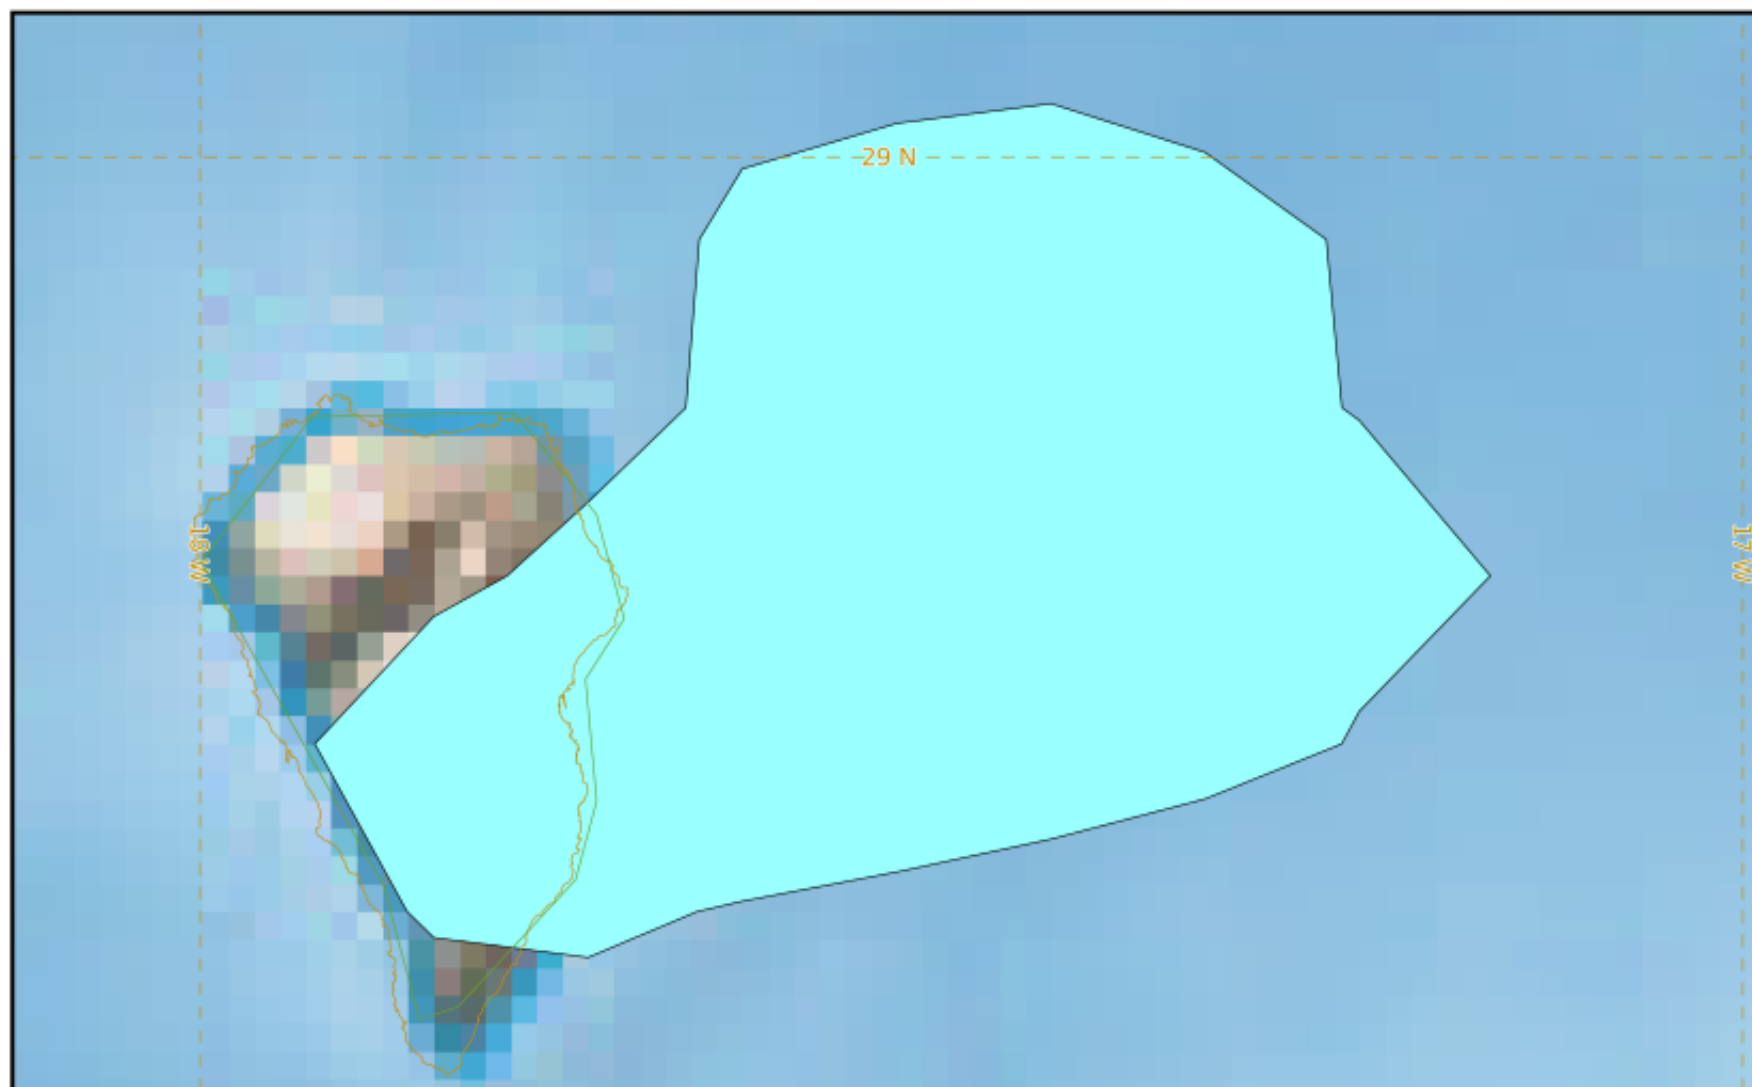

# LA PALMA

## Modelled Ash Concentration from SFC to FL200

validity : 21/11/2021 15h00 UTC

This is a guidance product, supplemental to the official VAAC Toulouse Volcanic Ash Advisory and Volcanic Ash Graphic products.