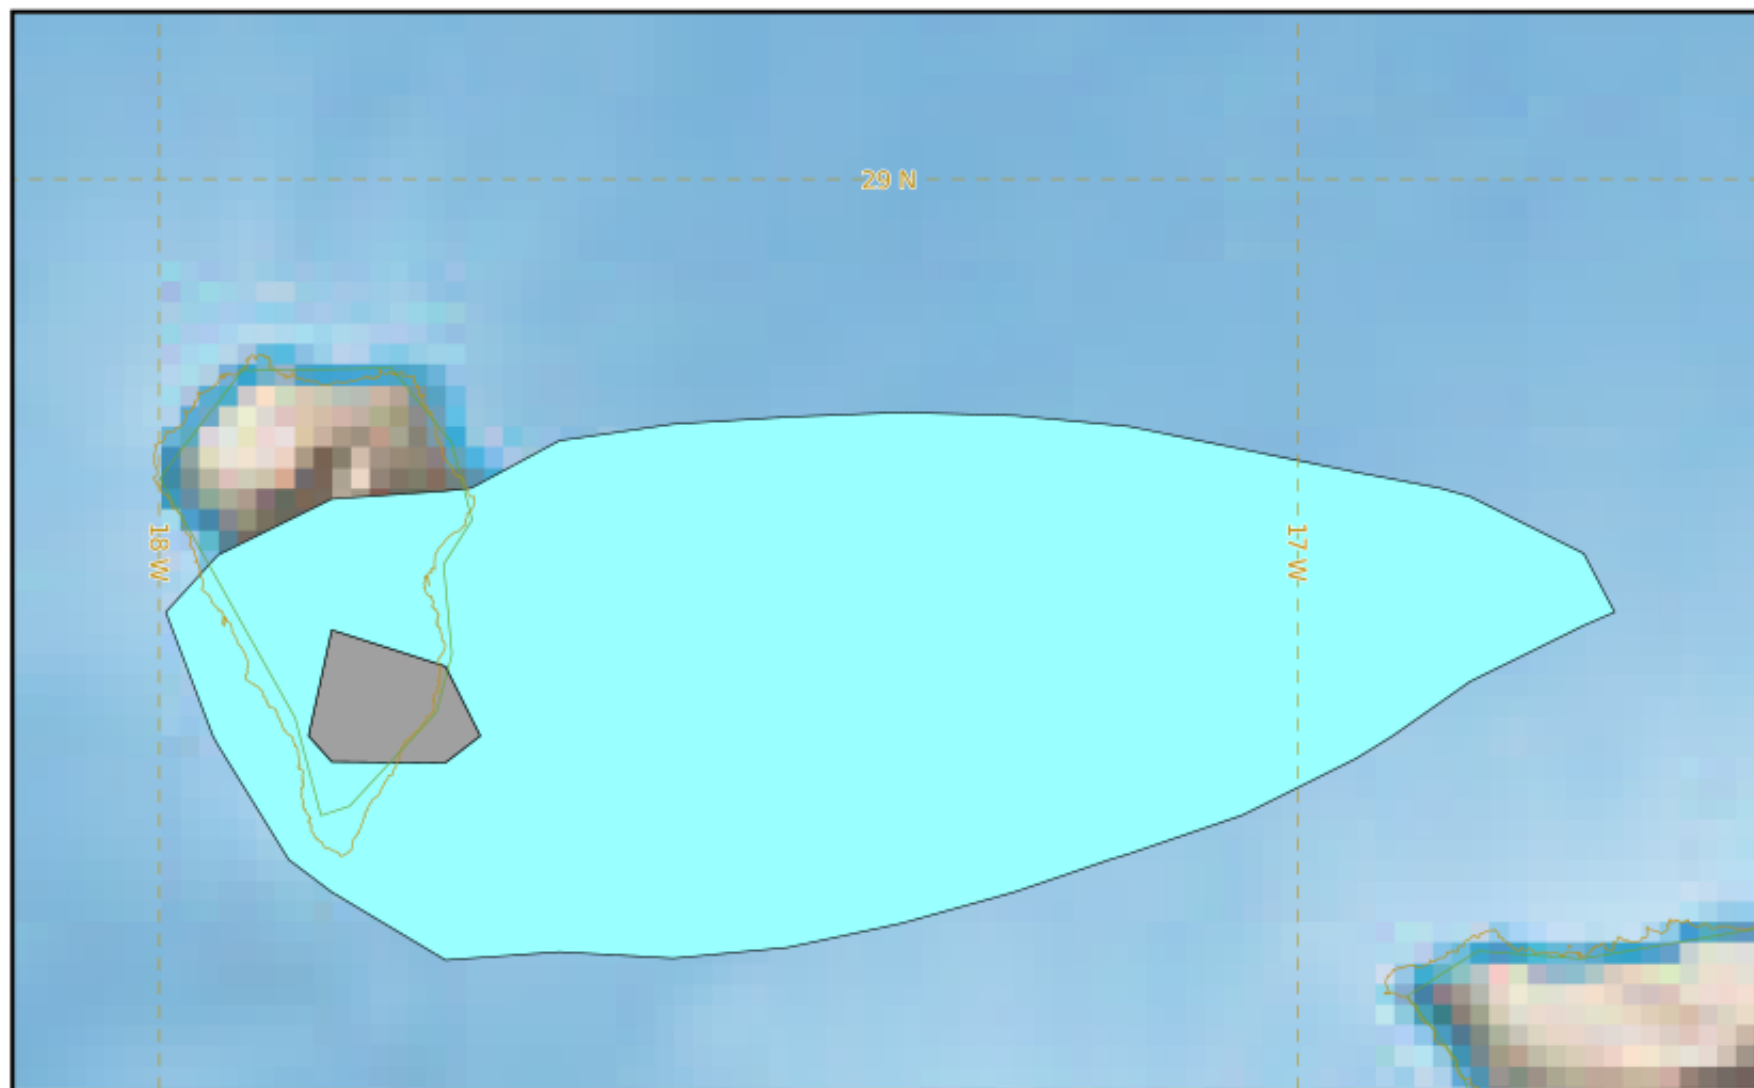

LA PALMA

Modelled Ash Concentration from SFC to FL200

validity : 22/11/2021 21h00 UTC

This is a guidance product, supplemental to the official VAAC Toulouse Volcanic Ash Advisory and Volcanic Ash Graphic products.

VAAC TOULOUSE