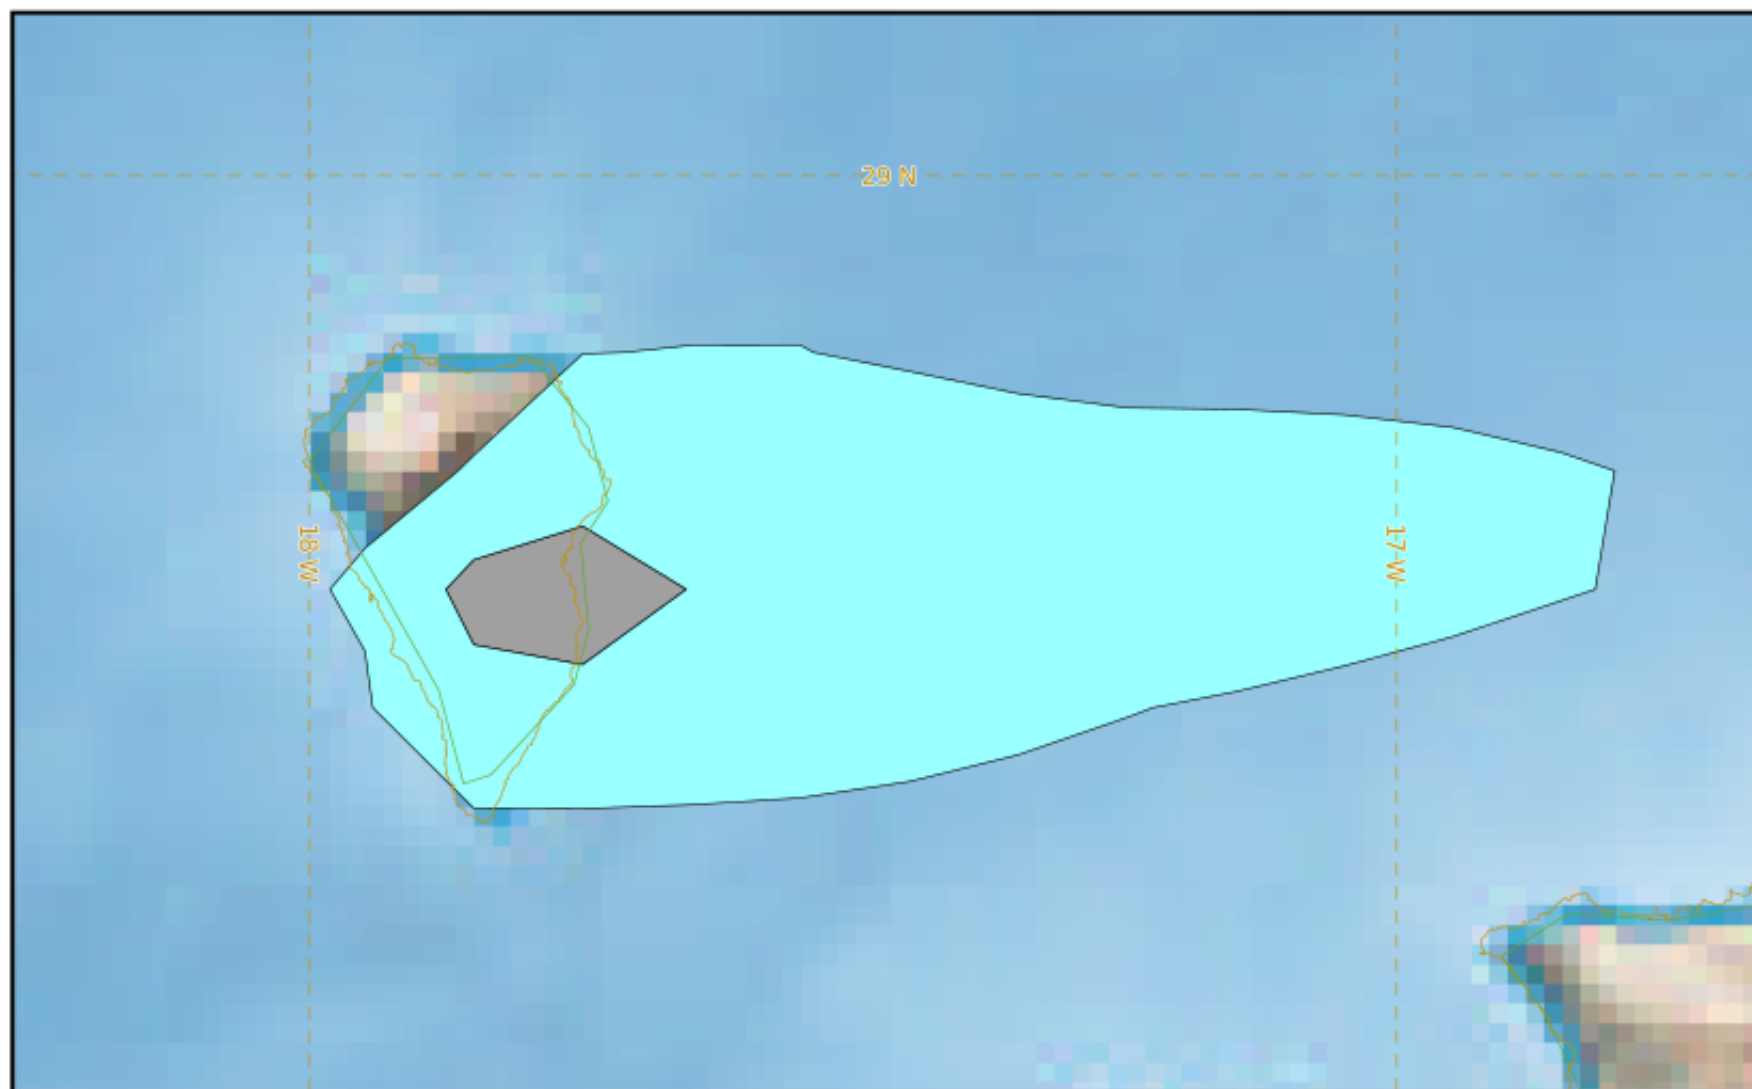

LA PALMA

Modelled Ash Concentration from SFC to FL200

validity : 23/11/2021 09h00 UTC

This is a guidance product, supplemental to the official VAAC Toulouse Volcanic Ash Advisory and Volcanic Ash Graphic products.

VAAC TOULOUSE

LA PALMA

Modelled Ash Concentration from SFC to FL200

validity : 23/11/2021 15h00 UTC

This is a guidance product, supplemental to the official VAAC Toulouse Volcanic Ash Advisory and Volcanic Ash Graphic products.

VAAC TOULOUSE

LA PALMA

Modelled Ash Concentration from SFC to FL200

validity : 23/11/2021 21h00 UTC

This is a guidance product, supplemental to the official VAAC Toulouse Volcanic Ash Advisory and Volcanic Ash Graphic products.