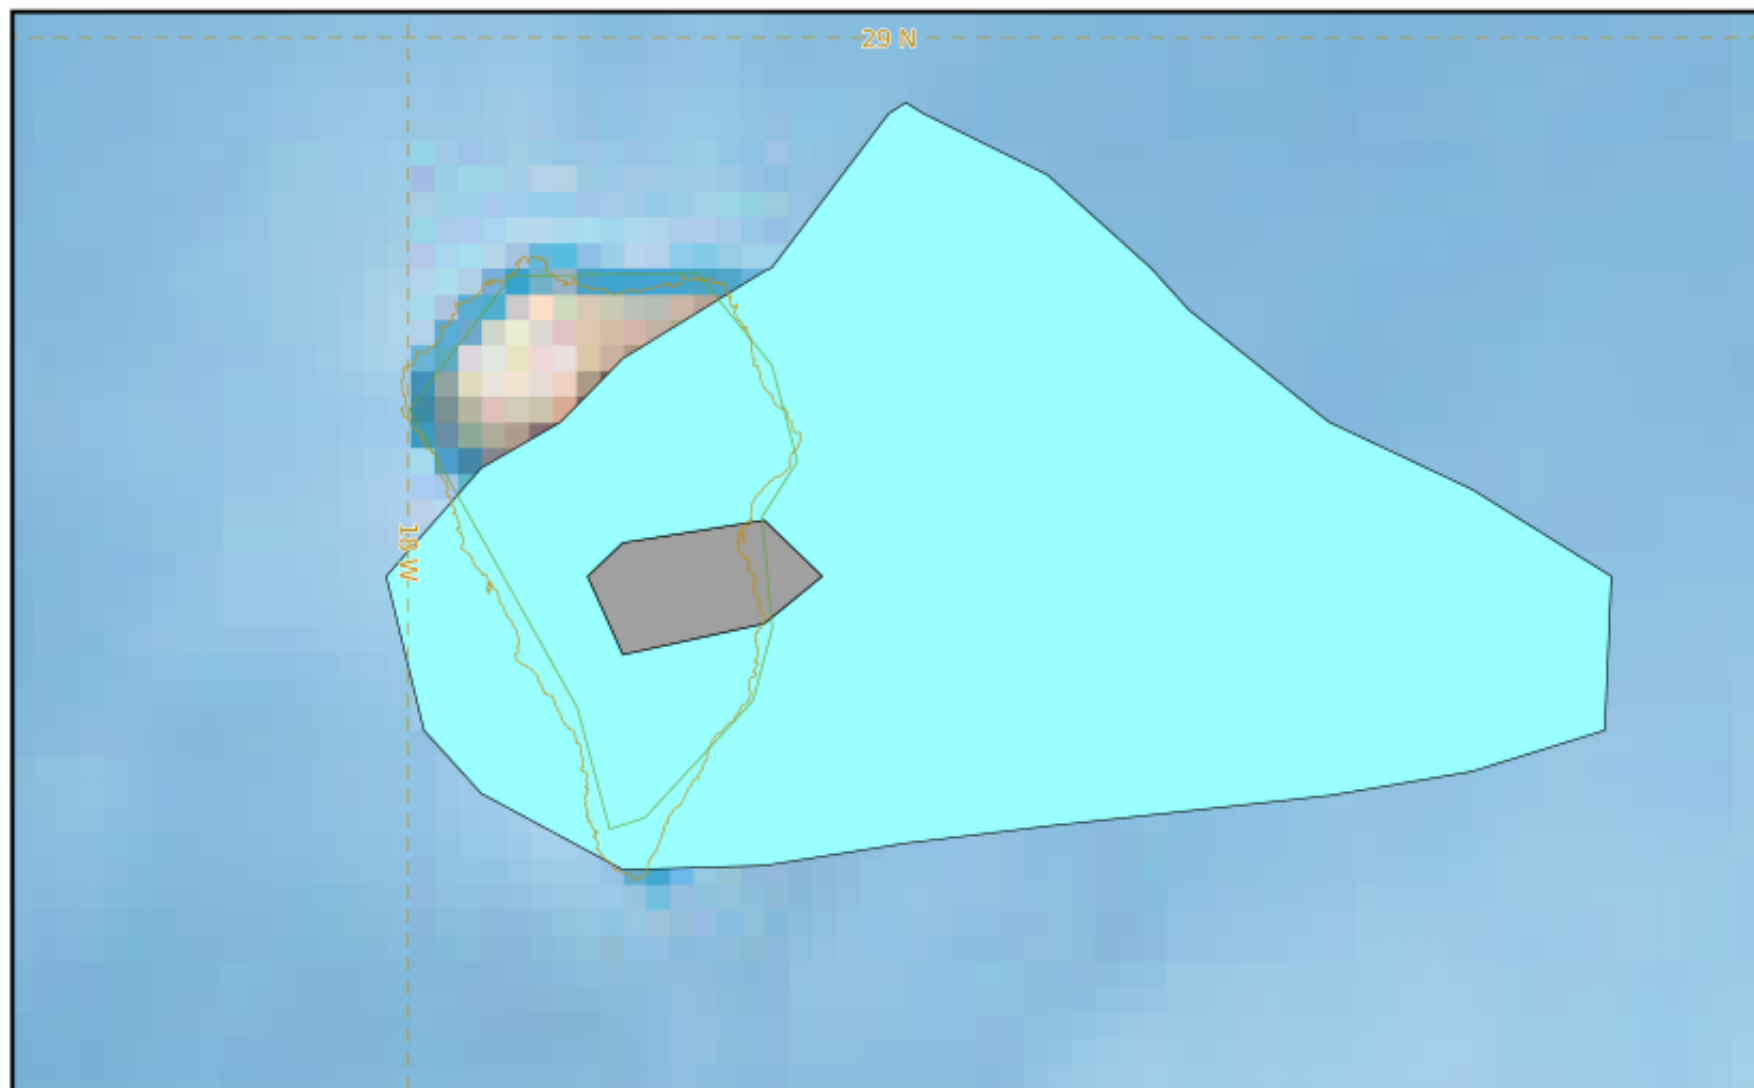

# LA PALMA

## Modelled Ash Concentration from SFC to FL200

**validity : 23/11/2021 15h00 UTC**

This is a guidance product, supplemental to the official VAAC Toulouse Volcanic Ash Advisory and Volcanic Ash Graphic products.