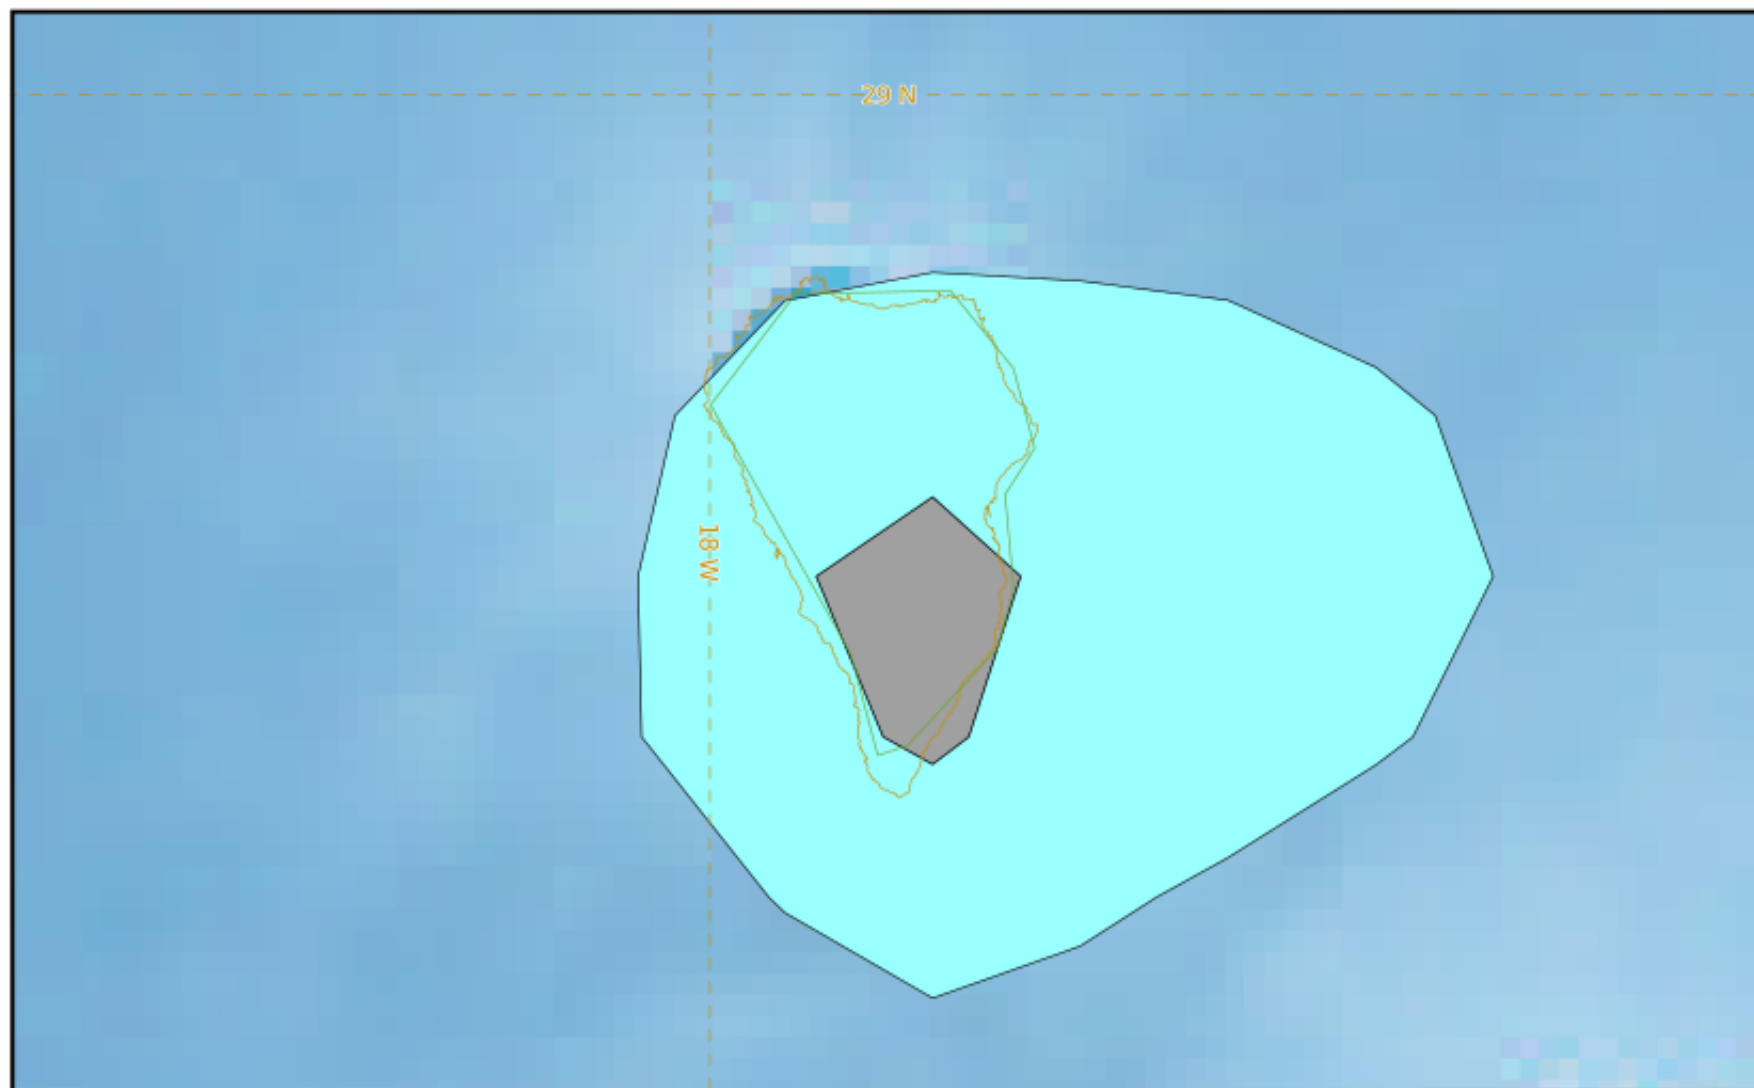

LA PALMA

Modelled Ash Concentration from SFC to FL200

validity : 23/11/2021 21h00 UTC

This is a guidance product, supplemental to the official VAAC Toulouse Volcanic Ash Advisory and Volcanic Ash Graphic products.

VAAC TOULOUSE

LA PALMA

Modelled Ash Concentration from SFC to FL200

validity : 24/11/2021 03h00 UTC

This is a guidance product, supplemental to the official VAAC Toulouse Volcanic Ash Advisory and Volcanic Ash Graphic products.

VAAC TOULOUSE

LA PALMA

Modelled Ash Concentration from SFC to FL200

validity : 24/11/2021 09h00 UTC

This is a guidance product, supplemental to the official VAAC Toulouse Volcanic Ash Advisory and Volcanic Ash Graphic products.