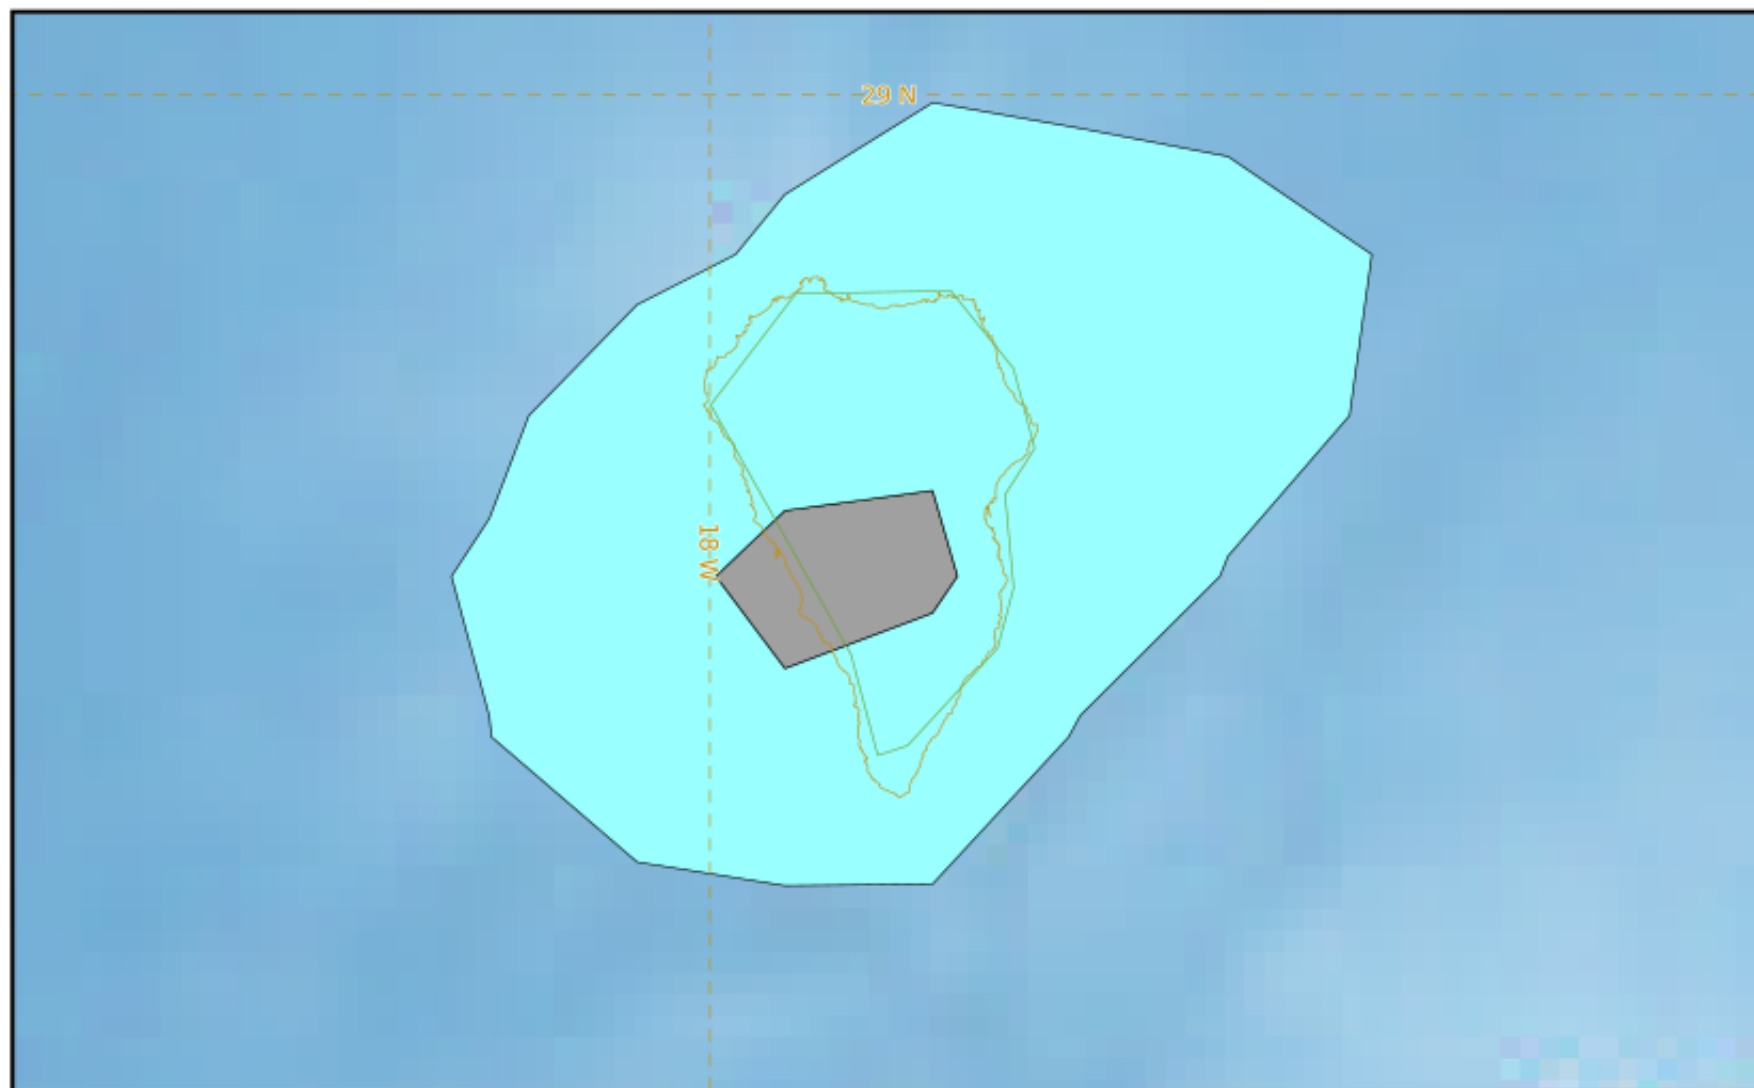

LA PALMA

Modelled Ash Concentration from SFC to FL200

validity : 23/11/2021 21h00 UTC

This is a guidance product, supplemental to the official VAAC Toulouse Volcanic Ash Advisory and Volcanic Ash Graphic products.

VAAC TOULOUSE

LA PALMA

Modelled Ash Concentration from SFC to FL200

validity : 24/11/2021 03h00 UTC

This is a guidance product, supplemental to the official VAAC Toulouse Volcanic Ash Advisory and Volcanic Ash Graphic products.

VAAC TOULOUSE

LA PALMA

Modelled Ash Concentration from SFC to FL200

validity : 24/11/2021 09h00 UTC

This is a guidance product, supplemental to the official VAAC Toulouse Volcanic Ash Advisory and Volcanic Ash Graphic products.