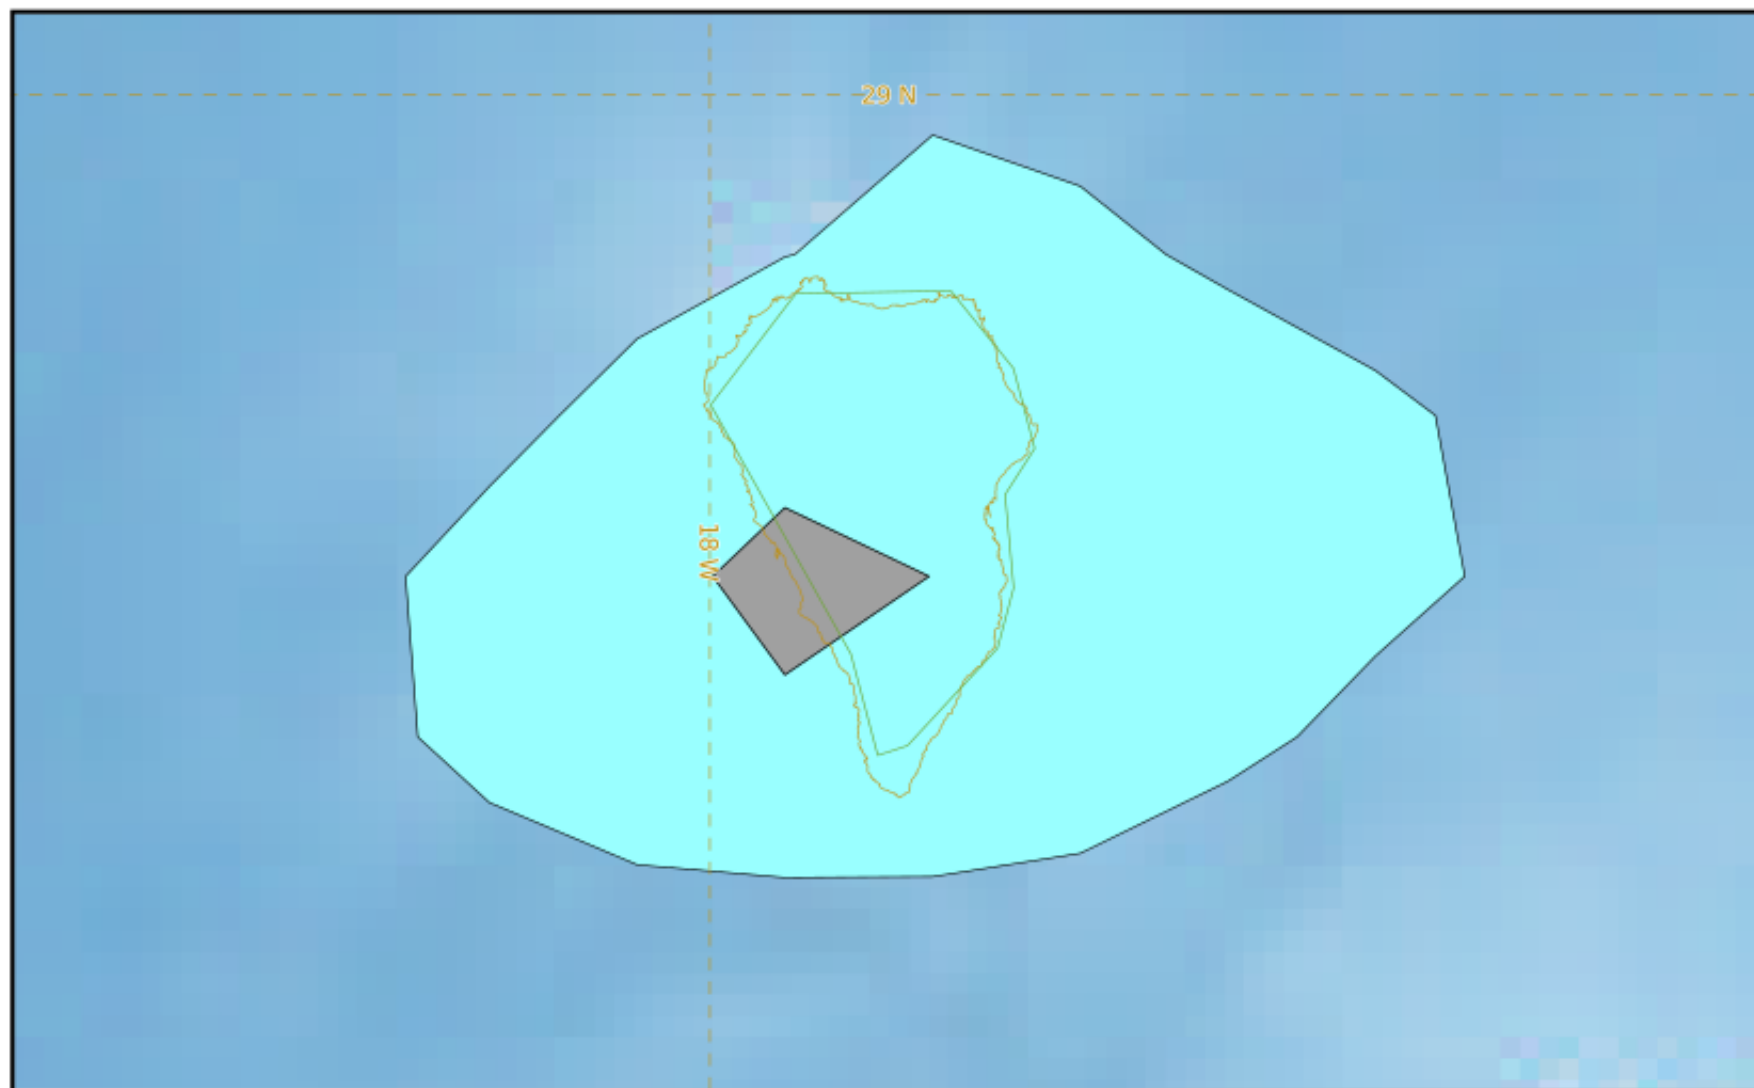

LA PALMA

Modelled Ash Concentration from SFC to FL200

validity : 24/11/2021 09h00 UTC

This is a guidance product, supplemental to the official VAAC Toulouse Volcanic Ash Advisory and Volcanic Ash Graphic products.

VAAC TOULOUSE