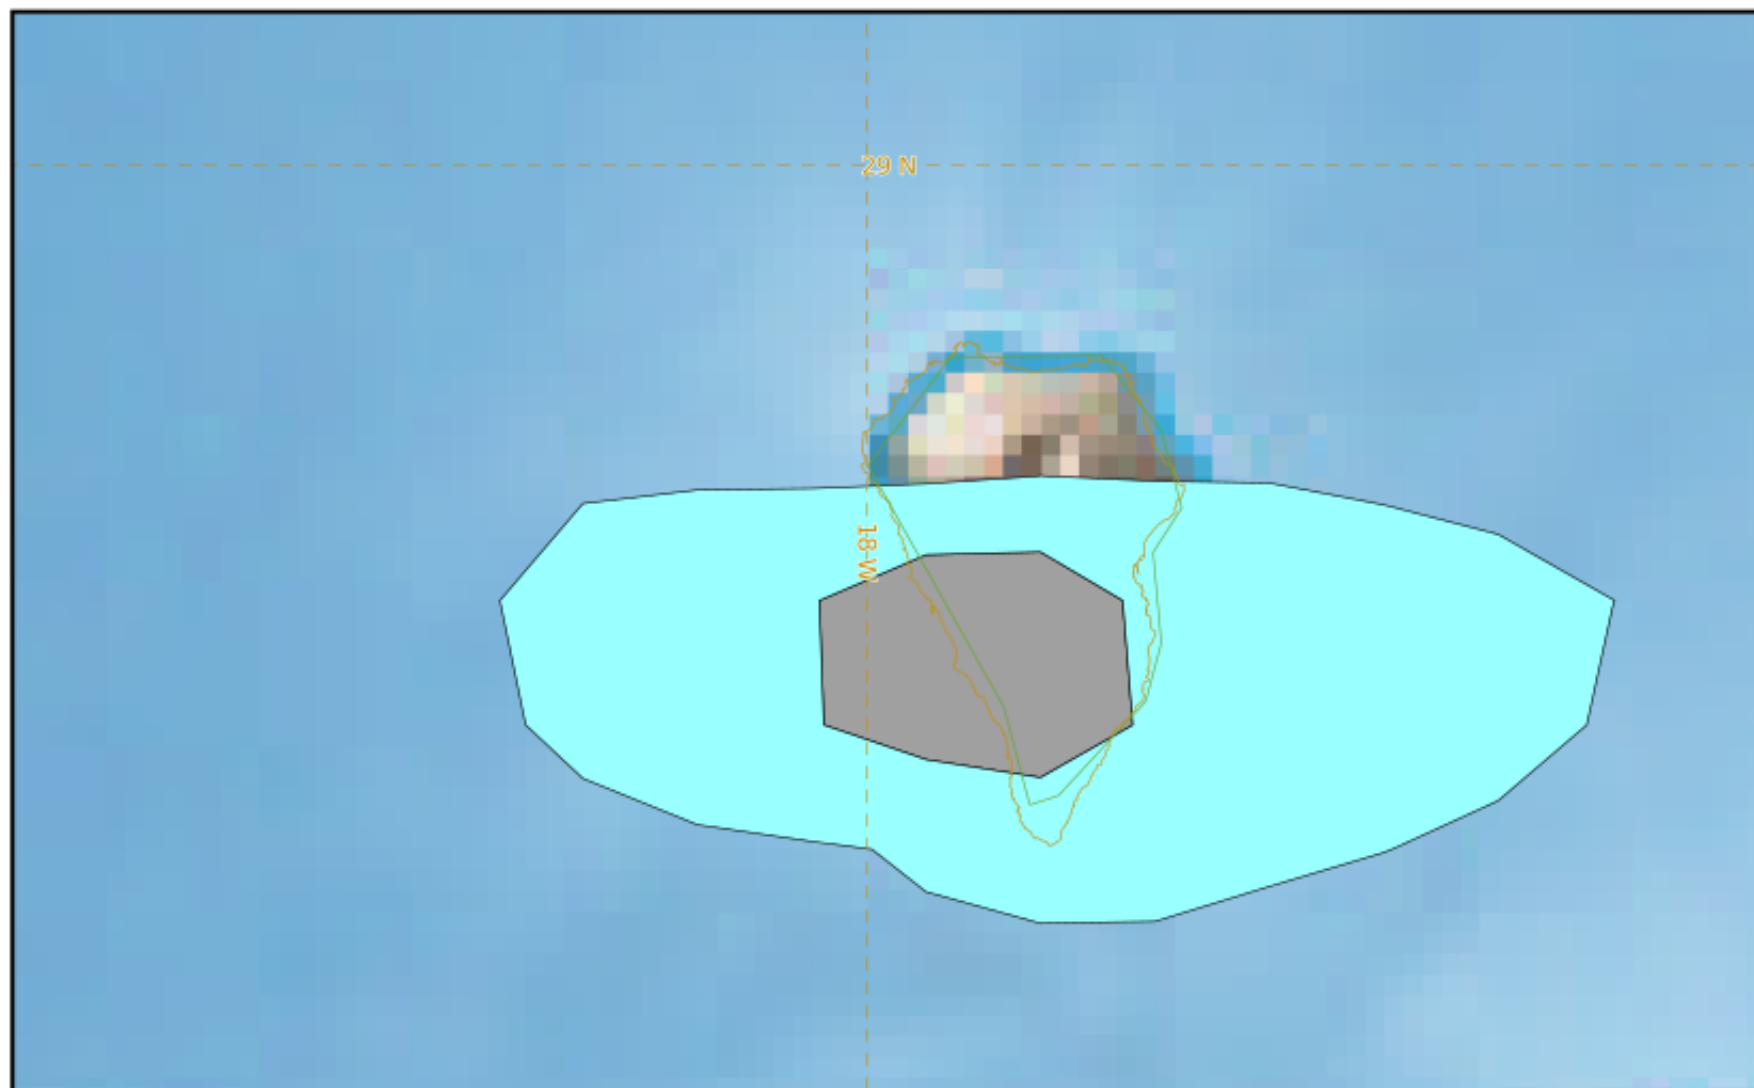

# LA PALMA

## Modelled Ash Concentration from SFC to FL200

**validity : 24/11/2021 09h00 UTC**

This is a guidance product, supplemental to the official VAAC Toulouse Volcanic Ash Advisory and Volcanic Ash Graphic products.