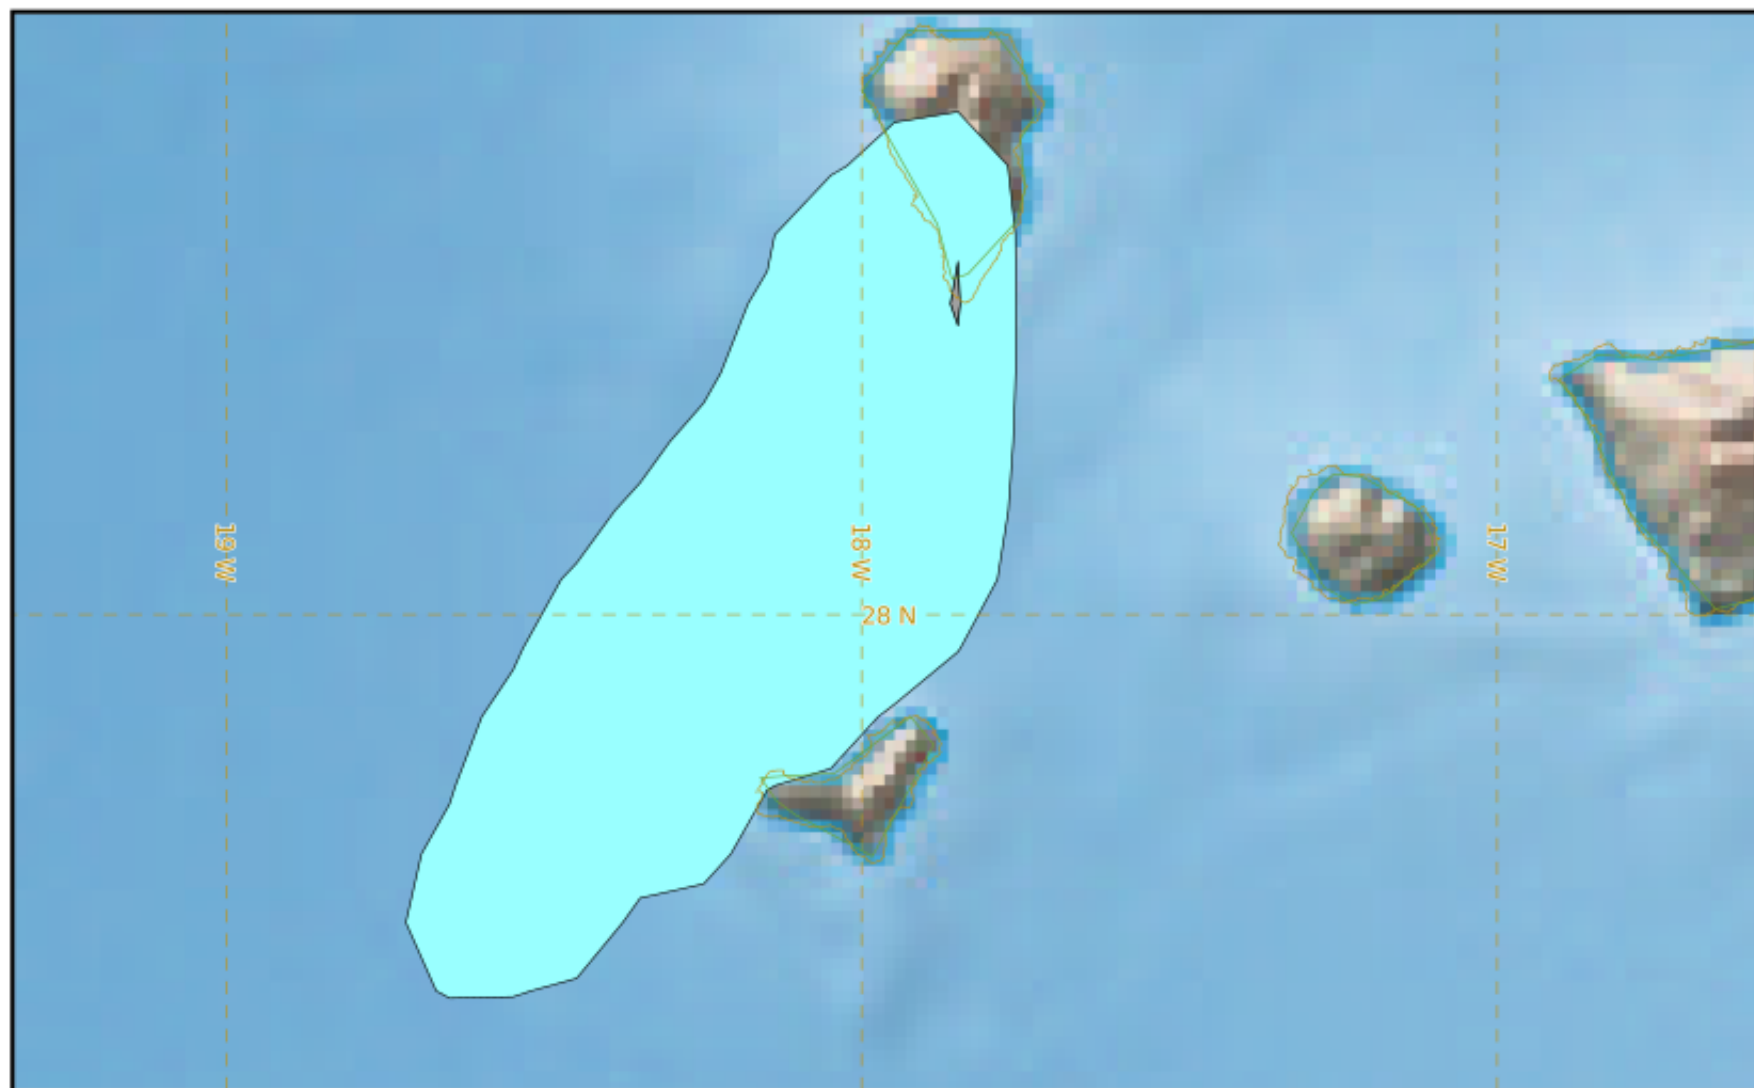

LA PALMA

Modelled Ash Concentration from SFC to FL200

validity : 26/11/2021 21h00 UTC

This is a guidance product, supplemental to the official VAAC Toulouse Volcanic Ash Advisory and Volcanic Ash Graphic products.

VAAC TOULOUSE