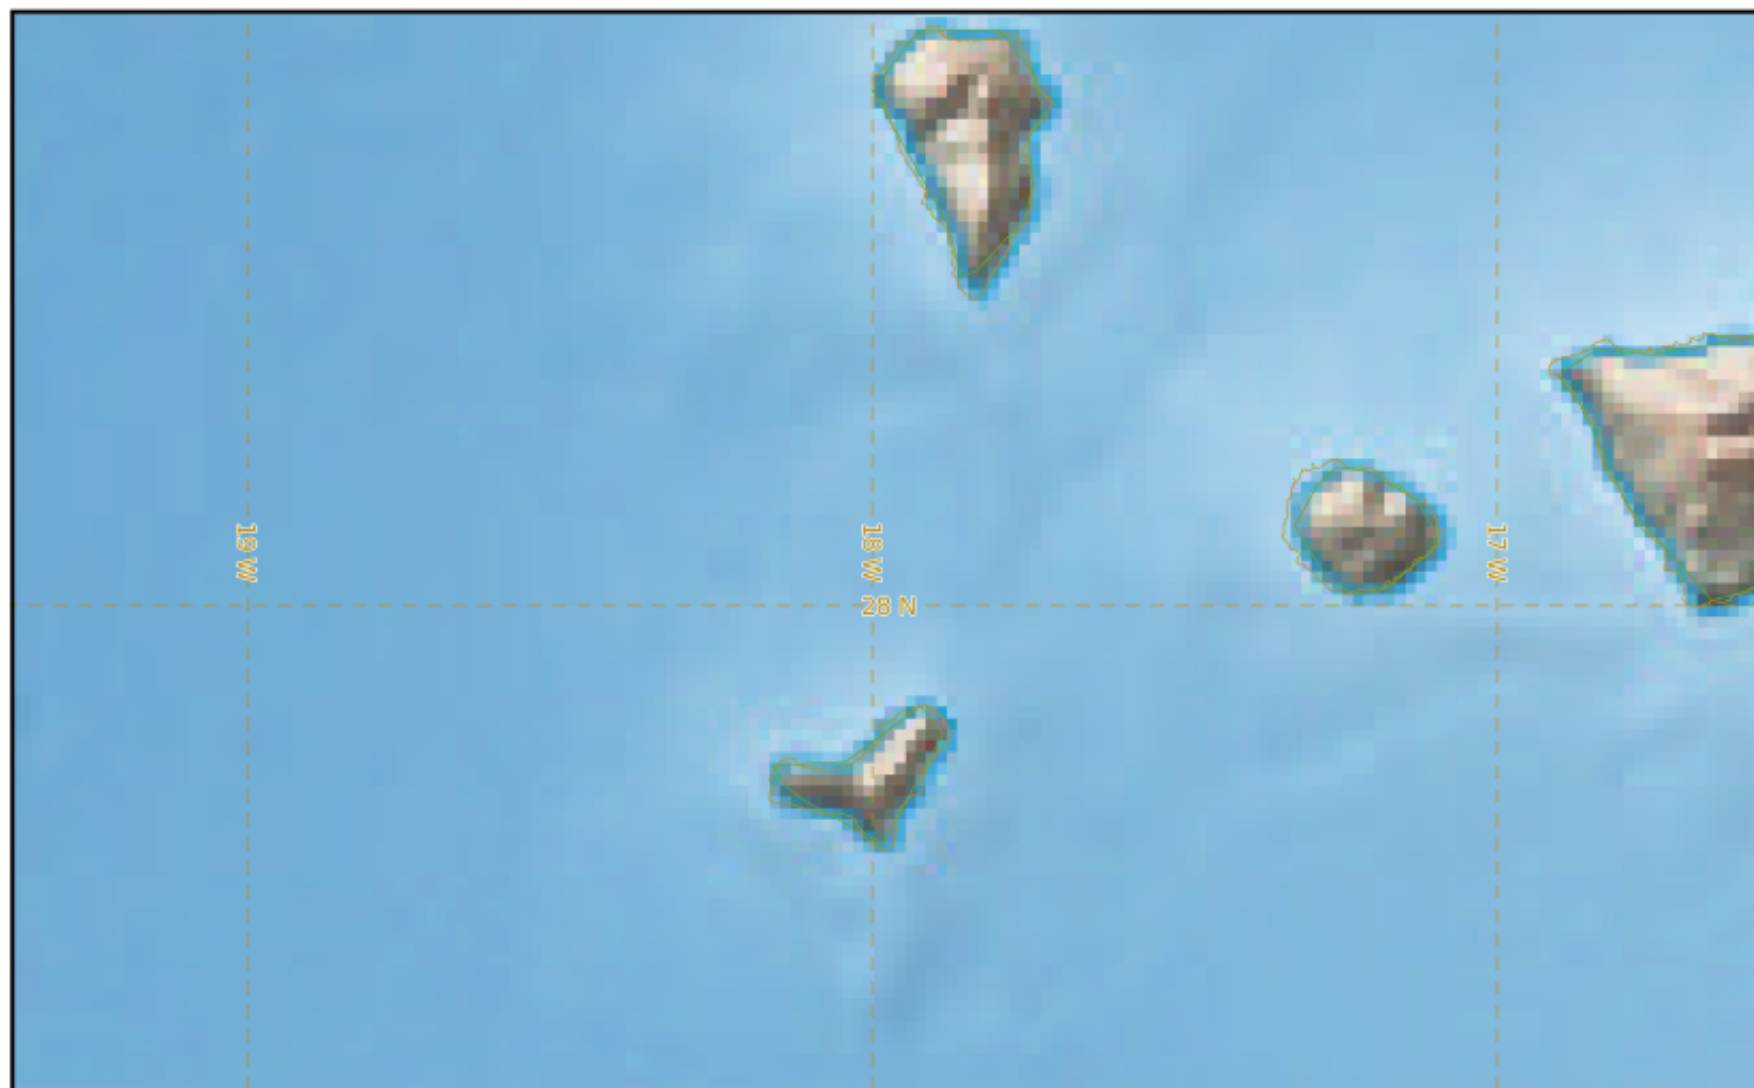

LA PALMA

Modelled Ash Concentration from FL200 to FL350

validity : 26/11/2021 15h00 UTC

This is a guidance product, supplemental to the official VAAC Toulouse Volcanic Ash Advisory and Volcanic Ash Graphic products.

VAAC TOULOUSE

LA PALMA

Modelled Ash Concentration from FL200 to FL350

validity : 26/11/2021 21h00 UTC

This is a guidance product, supplemental to the official VAAC Toulouse Volcanic Ash Advisory and Volcanic Ash Graphic products.

VAAC TOULOUSE

LA PALMA

Modelled Ash Concentration from FL200 to FL350

validity : 27/11/2021 03h00 UTC

This is a guidance product, supplemental to the official VAAC Toulouse Volcanic Ash Advisory and Volcanic Ash Graphic products.