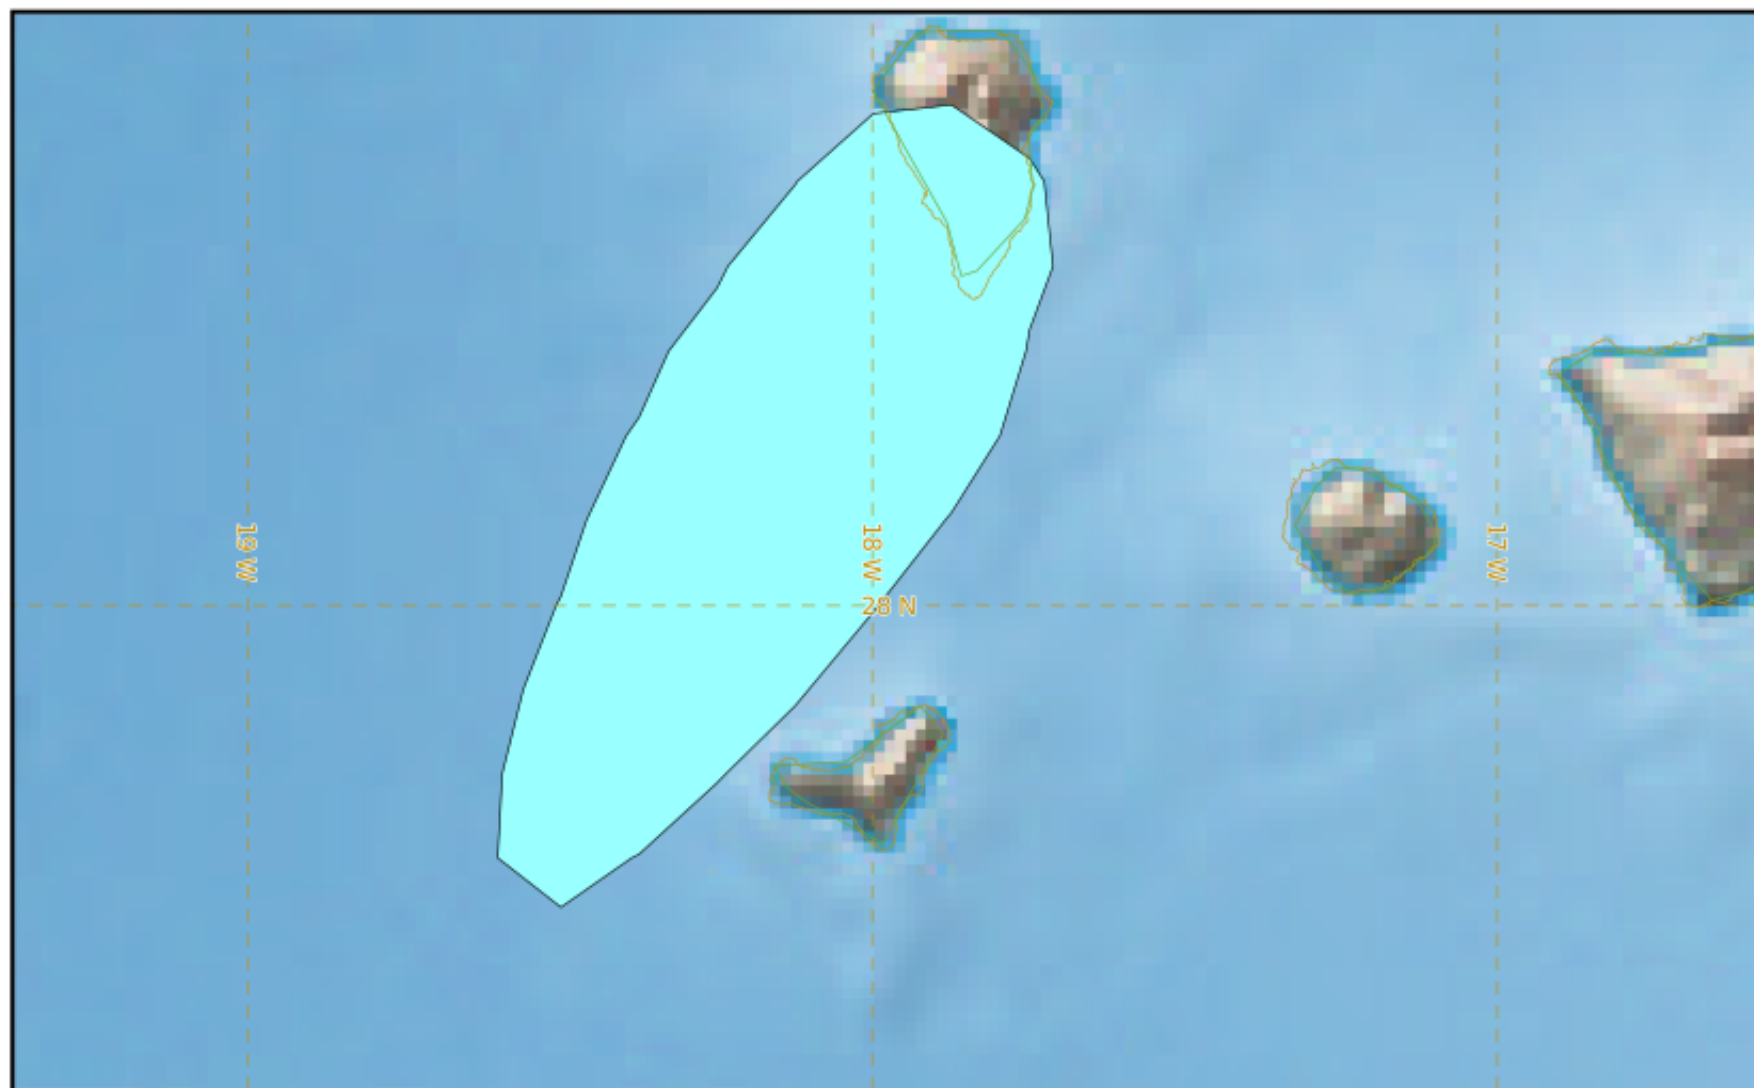

VAAC TOULOUSE

LA PALMA

Modelled Ash Concentration from SFC to FL200

validity : 26/11/2021 21h00 UTC

This is a guidance product, supplemental to the official VAAC Toulouse Volcanic Ash Advisory and Volcanic Ash Graphic products.

VAAC TOULOUSE

LA PALMA

Modelled Ash Concentration from SFC to FL200

validity : 27/11/2021 03h00 UTC

This is a guidance product, supplemental to the official VAAC Toulouse Volcanic Ash Advisory and Volcanic Ash Graphic products.

VAAC TOULOUSE

LA PALMA

Modelled Ash Concentration from SFC to FL200

validity : 27/11/2021 09h00 UTC

This is a guidance product, supplemental to the official VAAC Toulouse Volcanic Ash Advisory and Volcanic Ash Graphic products.