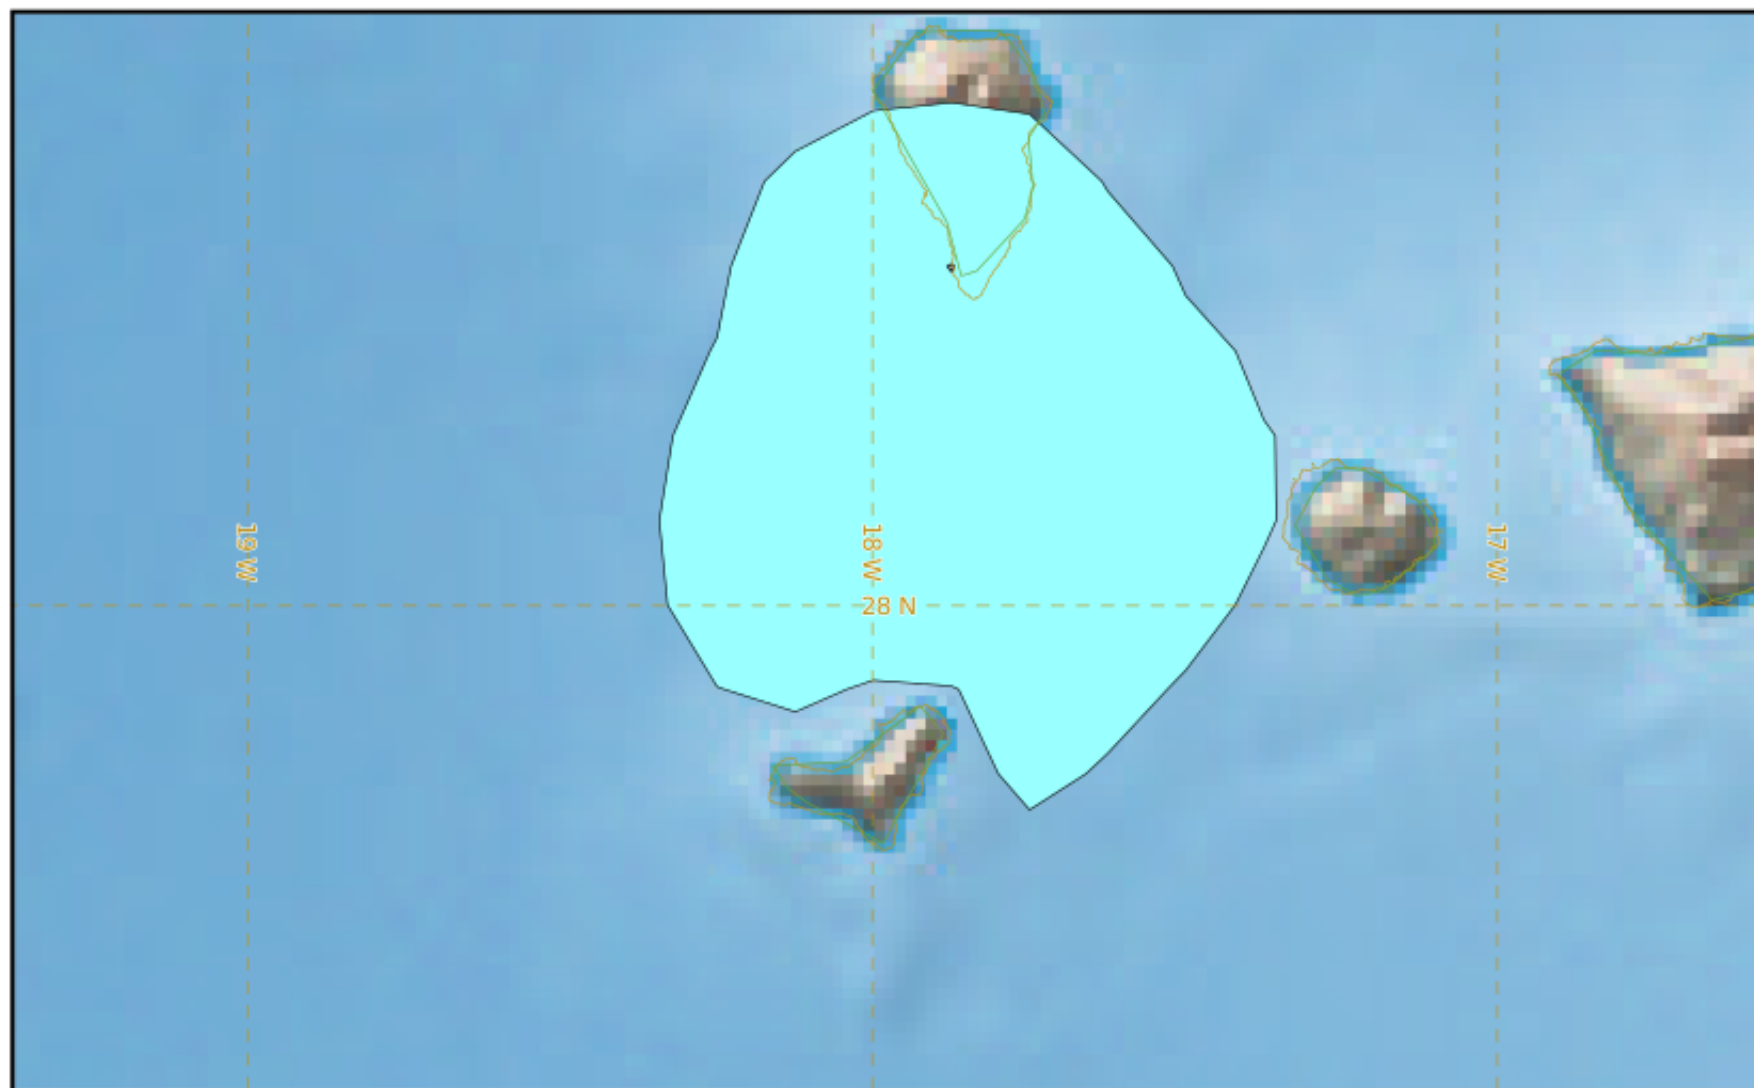

LA PALMA

Modelled Ash Concentration from SFC to FL200

validity : 26/11/2021 15h00 UTC

This is a guidance product, supplemental to the official VAAC Toulouse Volcanic Ash Advisory and Volcanic Ash Graphic products.

VAAC TOULOUSE

LA PALMA

Modelled Ash Concentration from SFC to FL200

validity : 26/11/2021 21h00 UTC

This is a guidance product, supplemental to the official VAAC Toulouse Volcanic Ash Advisory and Volcanic Ash Graphic products.

VAAC TOULOUSE

LA PALMA

Modelled Ash Concentration from SFC to FL200

validity : 27/11/2021 03h00 UTC

This is a guidance product, supplemental to the official VAAC Toulouse Volcanic Ash Advisory and Volcanic Ash Graphic products.

VAAC TOULOUSE

LA PALMA

Modelled Ash Concentration from SFC to FL200

validity : 27/11/2021 09h00 UTC

This is a guidance product, supplemental to the official VAAC Toulouse Volcanic Ash Advisory and Volcanic Ash Graphic products.