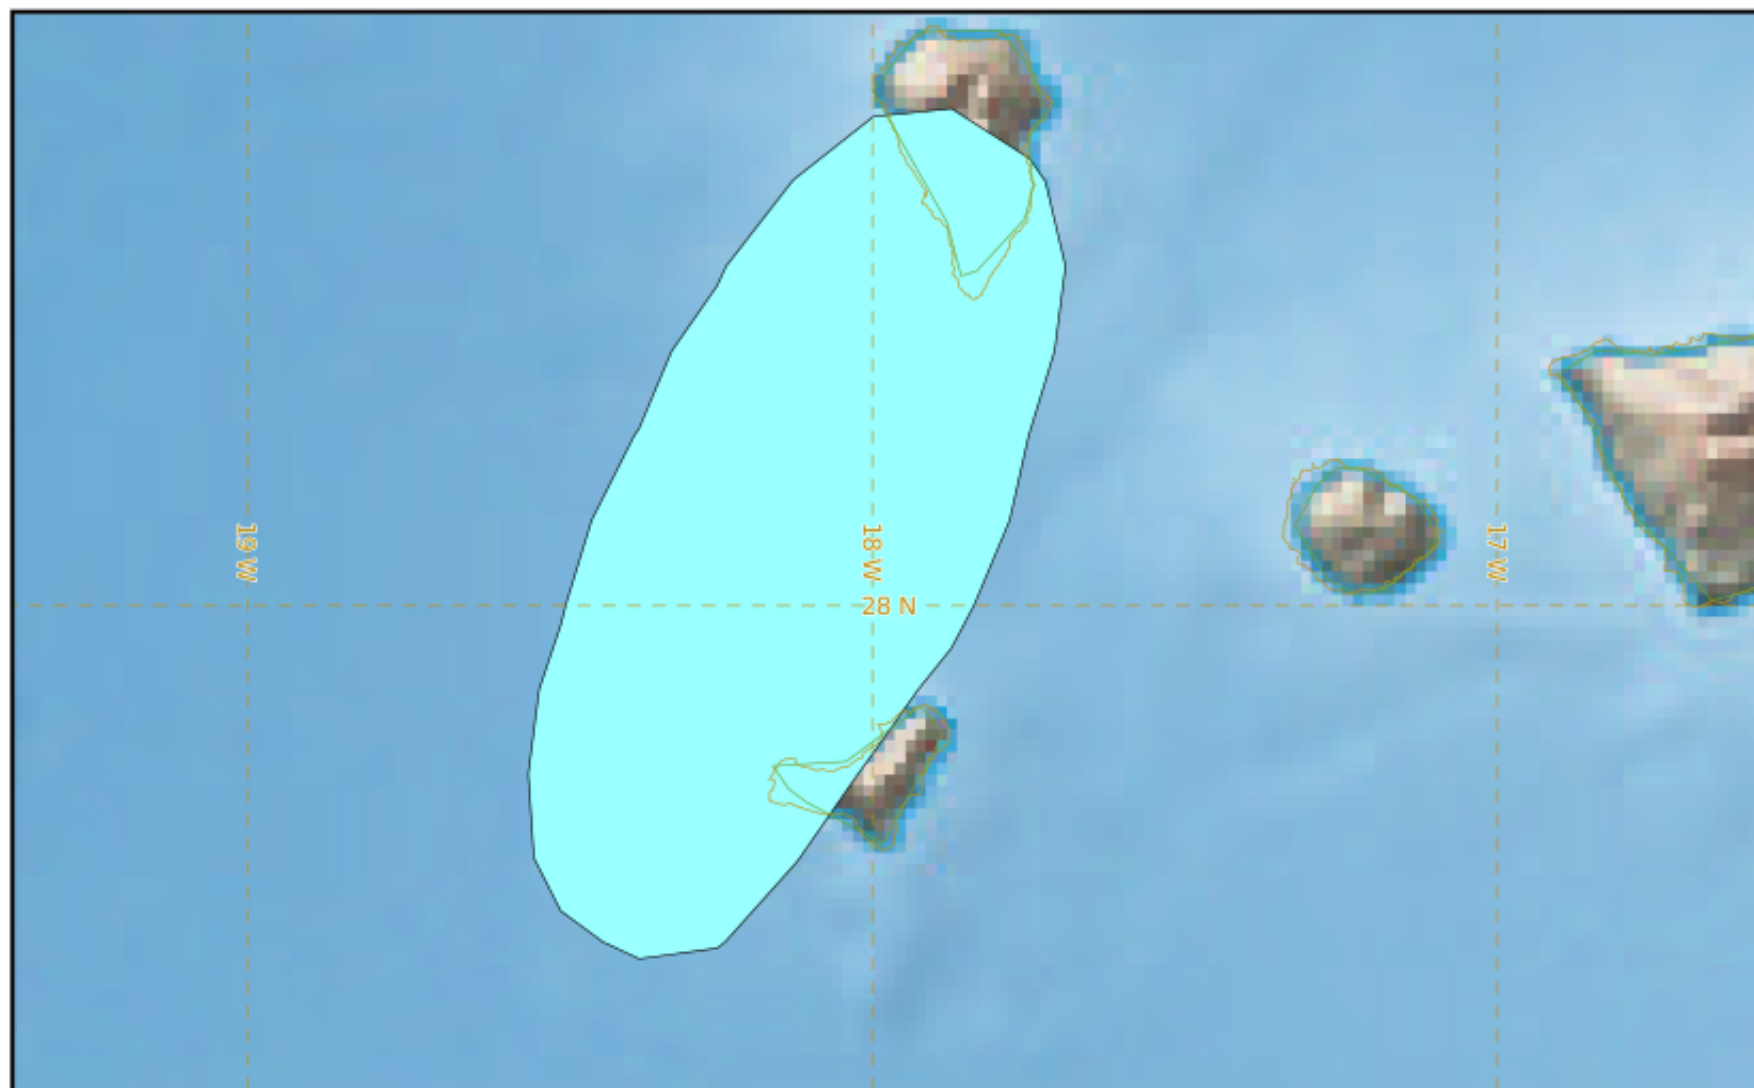

LA PALMA

Modelled Ash Concentration from SFC to FL200

validity : 26/11/2021 15h00 UTC

This is a guidance product, supplemental to the official VAAC Toulouse Volcanic Ash Advisory and Volcanic Ash Graphic products.

VAAC TOULOUSE

LA PALMA

Modelled Ash Concentration from SFC to FL200

validity : 26/11/2021 21h00 UTC

This is a guidance product, supplemental to the official VAAC Toulouse Volcanic Ash Advisory and Volcanic Ash Graphic products.

VAAC TOULOUSE

LA PALMA

Modelled Ash Concentration from SFC to FL200

validity : 27/11/2021 03h00 UTC

This is a guidance product, supplemental to the official VAAC Toulouse Volcanic Ash Advisory and Volcanic Ash Graphic products.