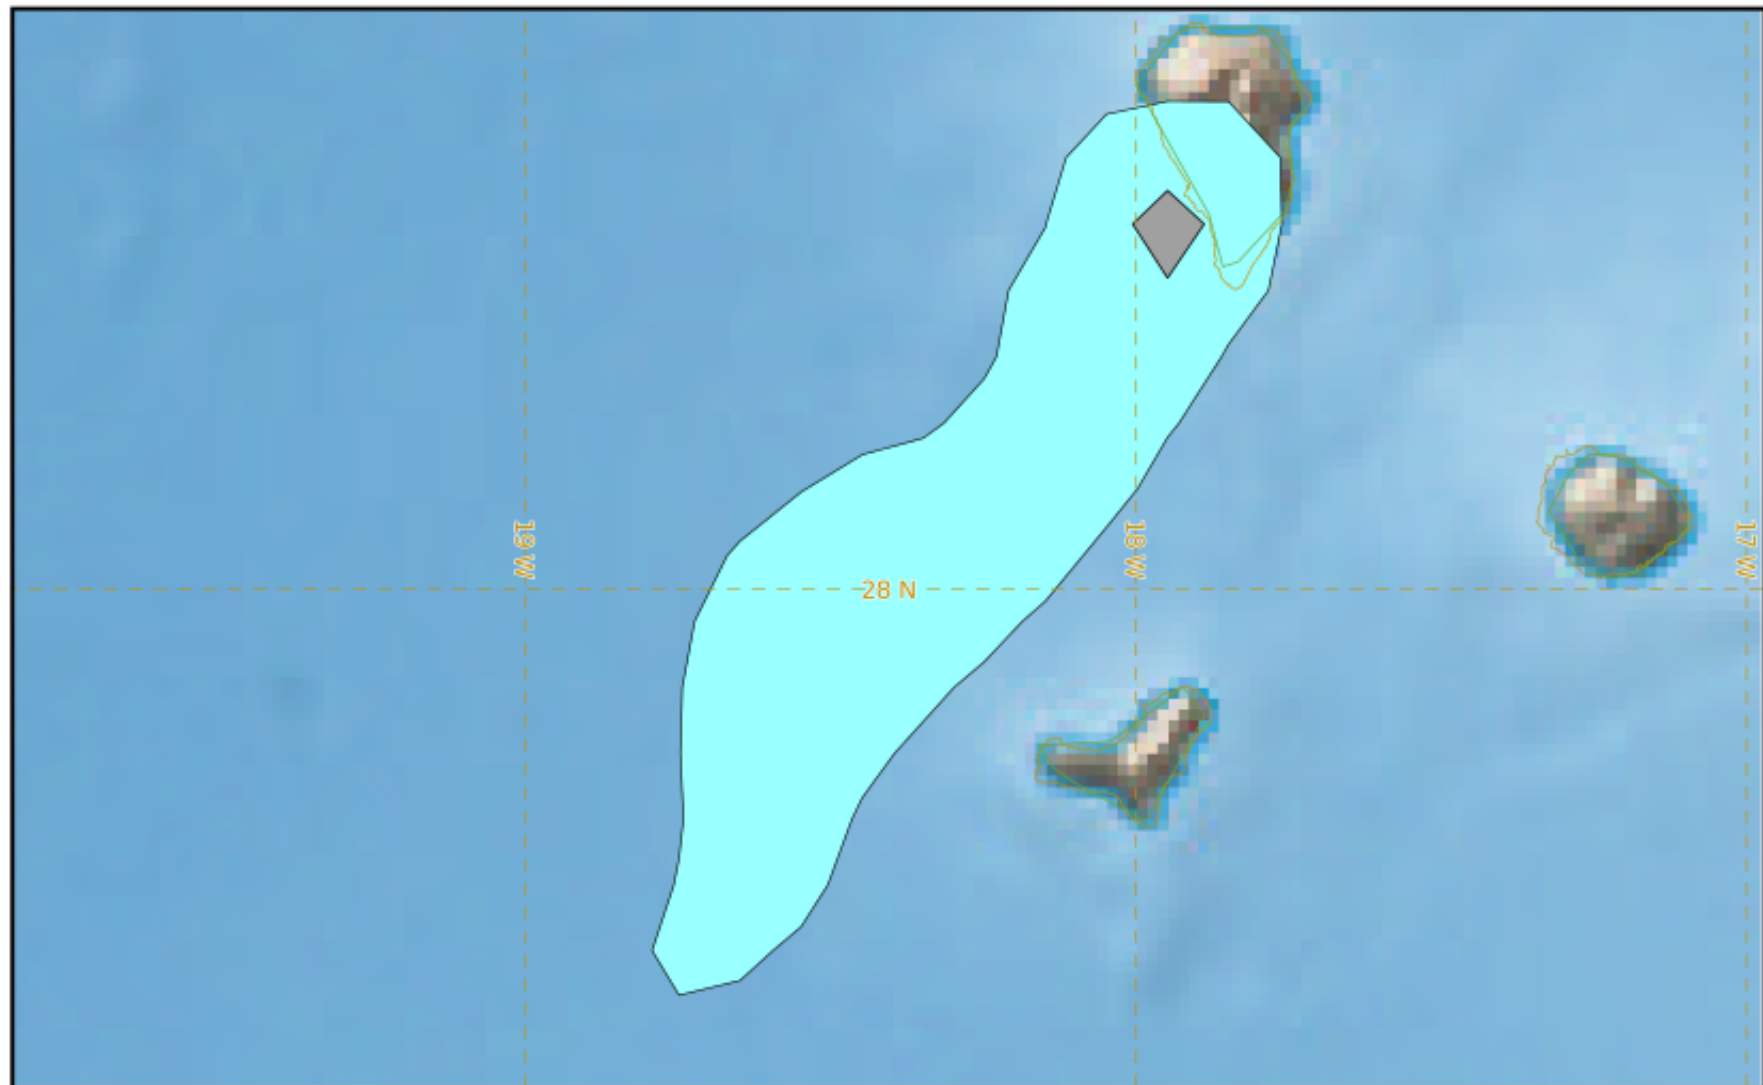

LA PALMA

Modelled Ash Concentration from SFC to FL200

validity : 28/11/2021 09h00 UTC

This is a guidance product, supplemental to the official VAAC Toulouse Volcanic Ash Advisory and Volcanic Ash Graphic products.

VAAC TOULOUSE