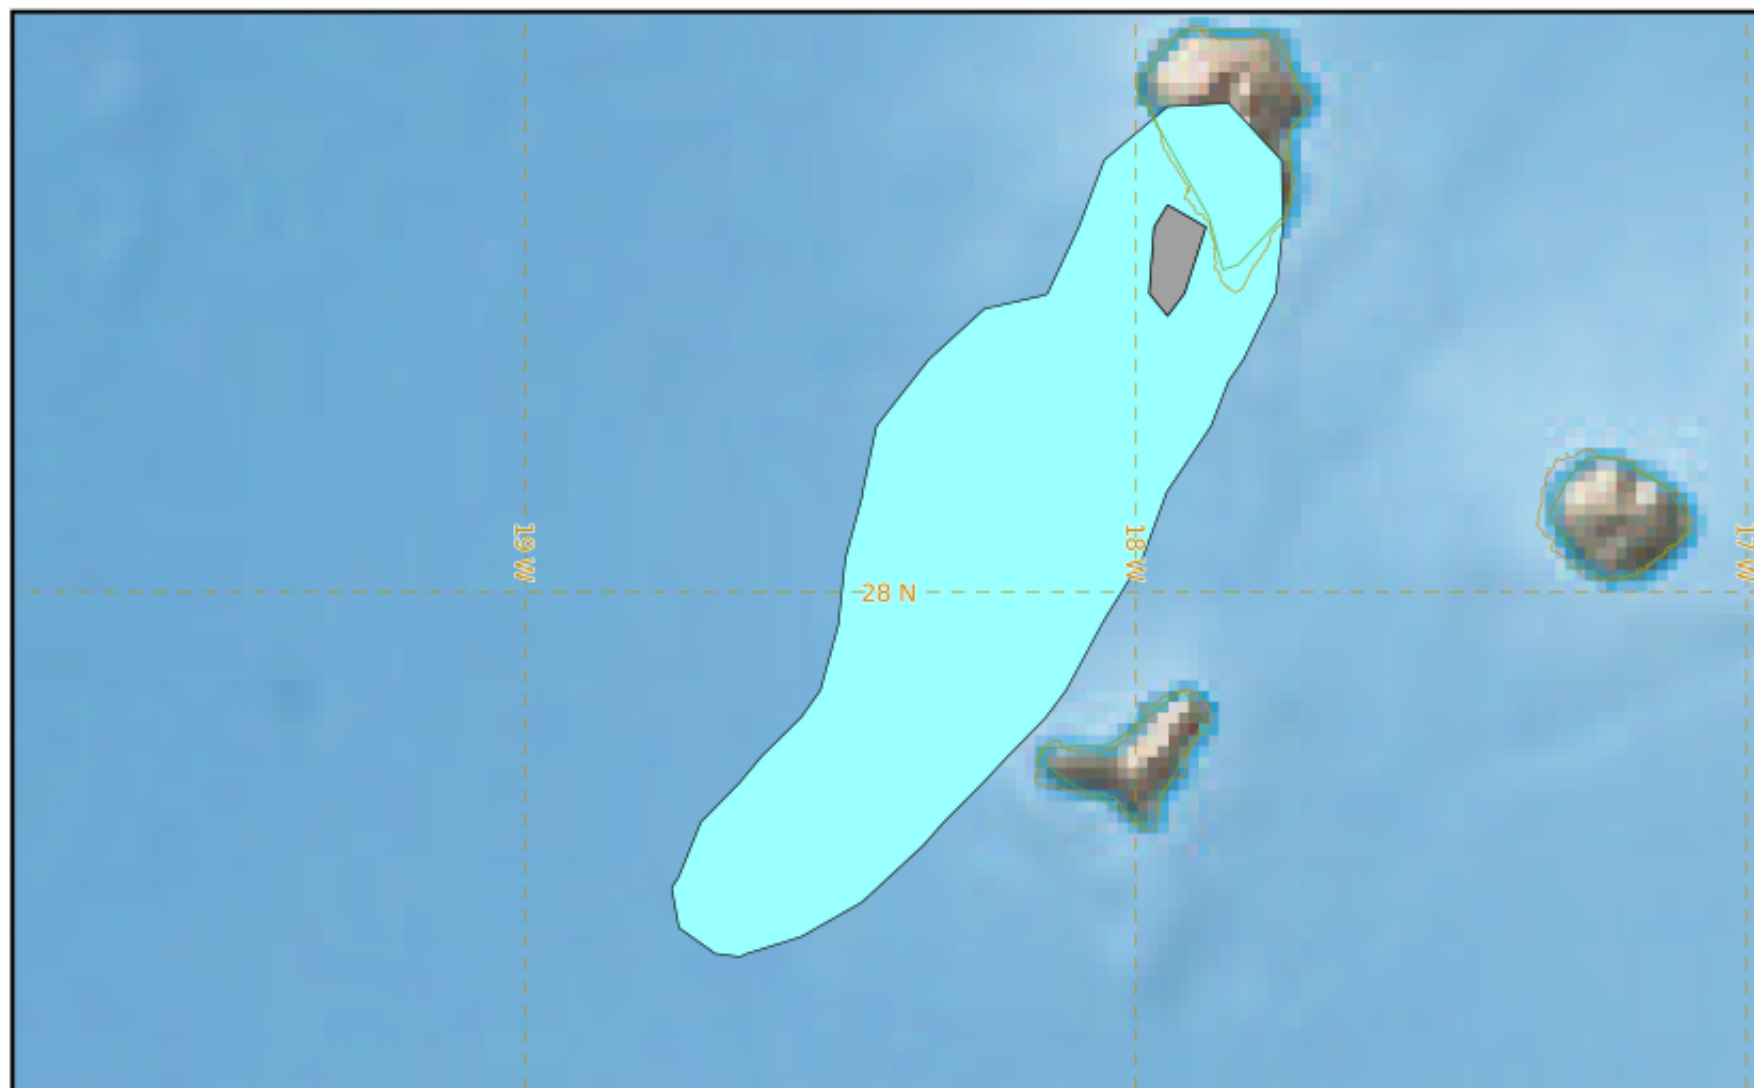

LA PALMA

Modelled Ash Concentration from SFC to FL200

validity : 27/11/2021 21h00 UTC

This is a guidance product, supplemental to the official VAAC Toulouse Volcanic Ash Advisory and Volcanic Ash Graphic products.

VAAC TOULOUSE

LA PALMA

Modelled Ash Concentration from SFC to FL200

validity : 28/11/2021 03h00 UTC

This is a guidance product, supplemental to the official VAAC Toulouse Volcanic Ash Advisory and Volcanic Ash Graphic products.

VAAC TOULOUSE

LA PALMA

Modelled Ash Concentration from SFC to FL200

validity : 28/11/2021 09h00 UTC

This is a guidance product, supplemental to the official VAAC Toulouse Volcanic Ash Advisory and Volcanic Ash Graphic products.