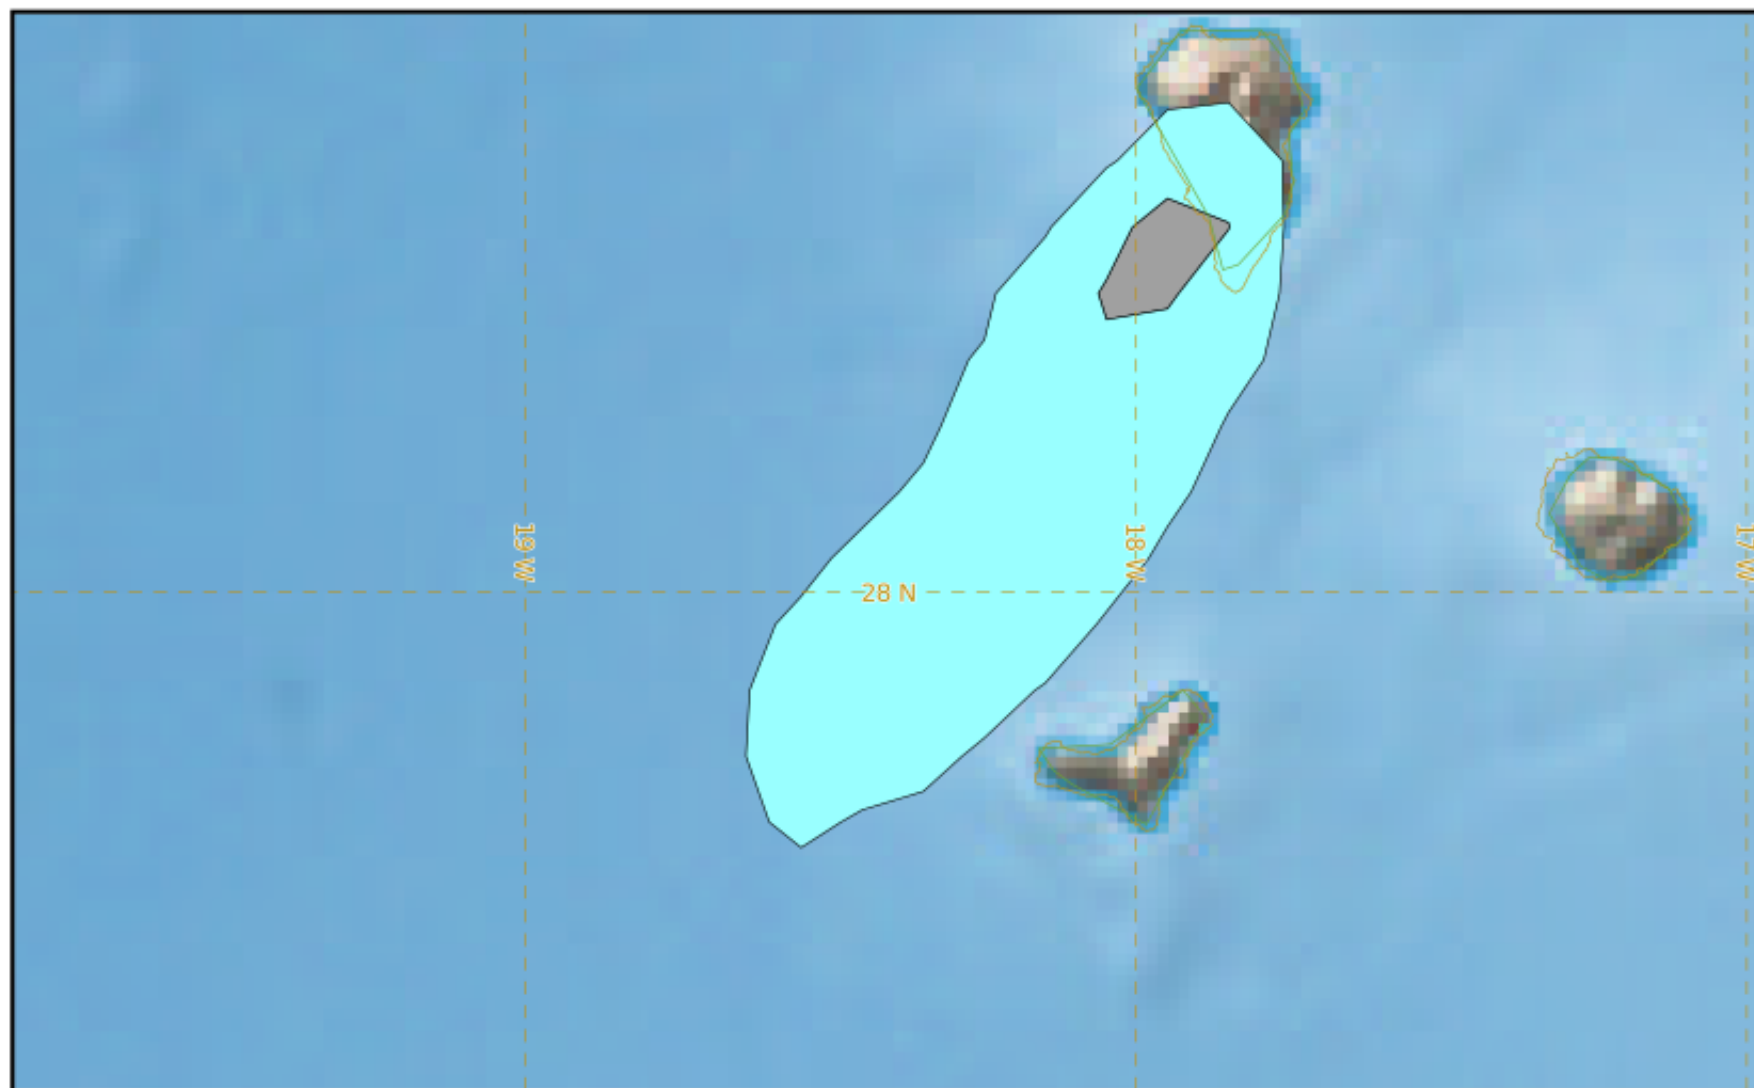

LA PALMA

Modelled Ash Concentration from SFC to FL200

validity : 27/11/2021 21h00 UTC

This is a guidance product, supplemental to the official VAAC Toulouse Volcanic Ash Advisory and Volcanic Ash Graphic products.

VAAC TOULOUSE

LA PALMA

Modelled Ash Concentration from SFC to FL200

validity : 28/11/2021 03h00 UTC

This is a guidance product, supplemental to the official VAAC Toulouse Volcanic Ash Advisory and Volcanic Ash Graphic products.

VAAC TOULOUSE

LA PALMA

Modelled Ash Concentration from SFC to FL200

validity : 28/11/2021 09h00 UTC

This is a guidance product, supplemental to the official VAAC Toulouse Volcanic Ash Advisory and Volcanic Ash Graphic products.