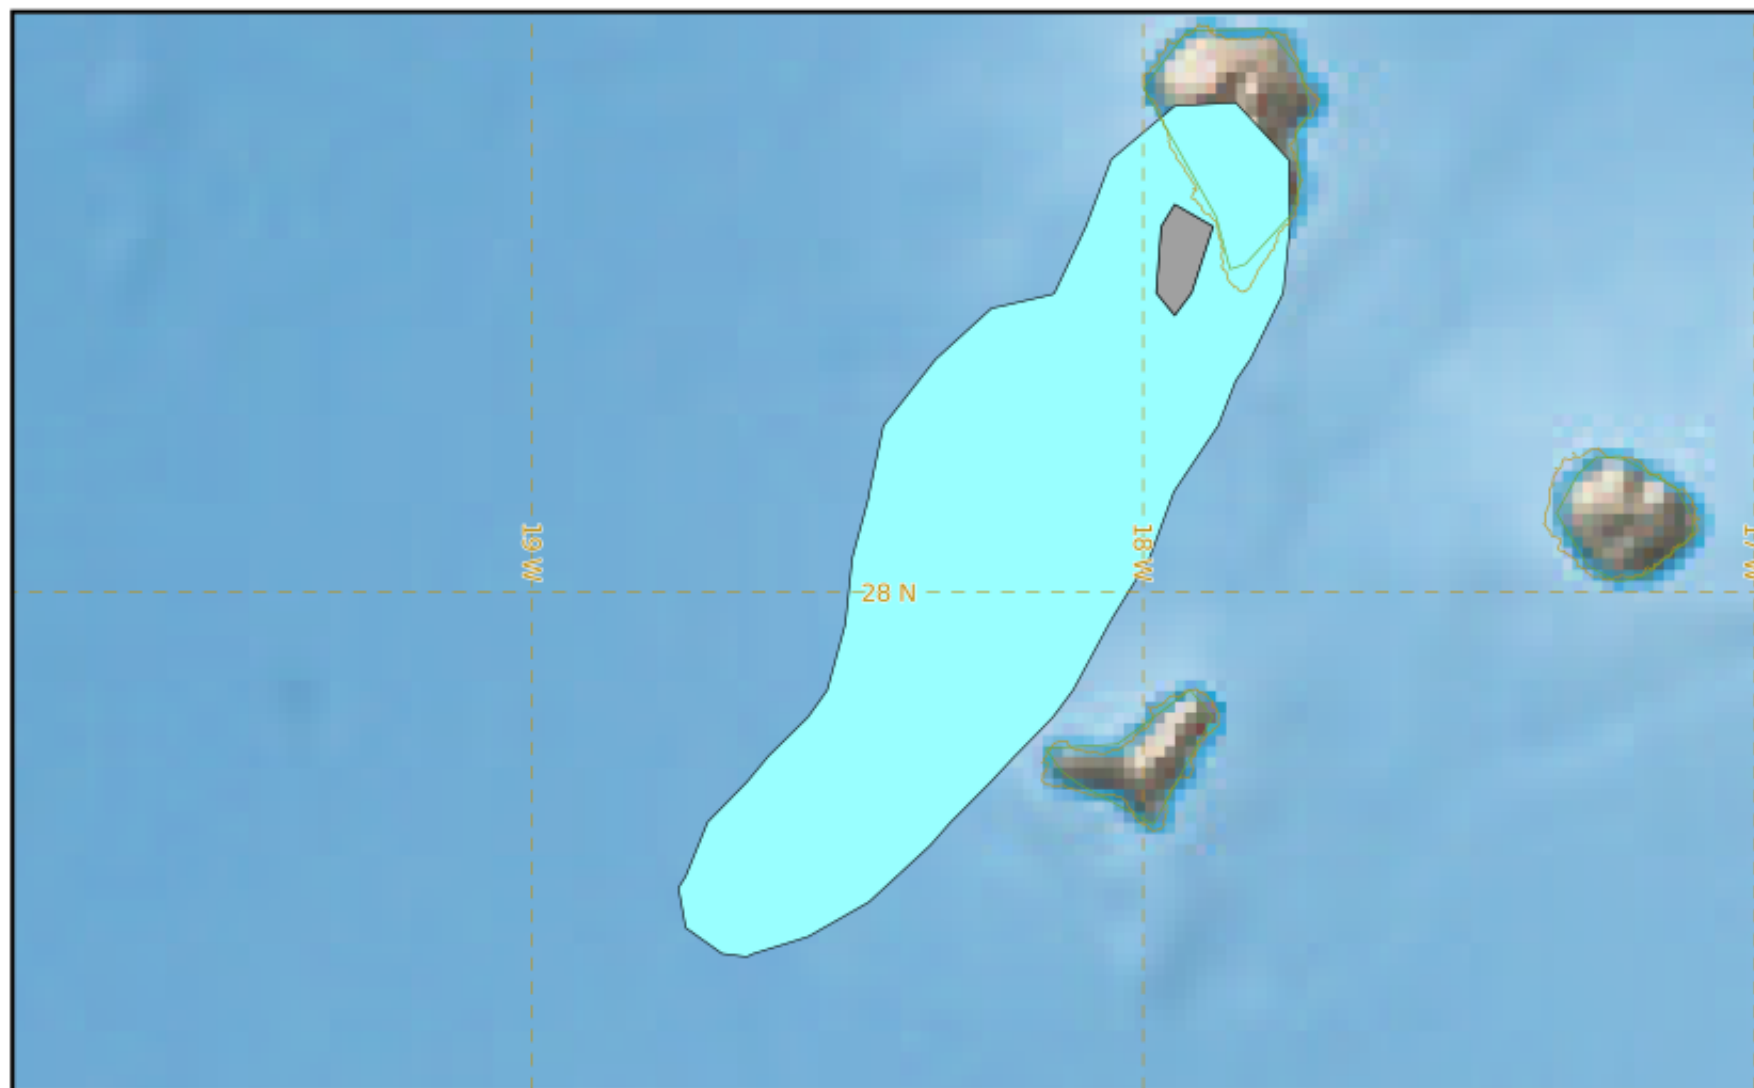

# LA PALMA

## Modelled Ash Concentration from SFC to FL200

validity : 28/11/2021 03h00 UTC

This is a guidance product, supplemental to the official VAAC Toulouse Volcanic Ash Advisory and Volcanic Ash Graphic products.