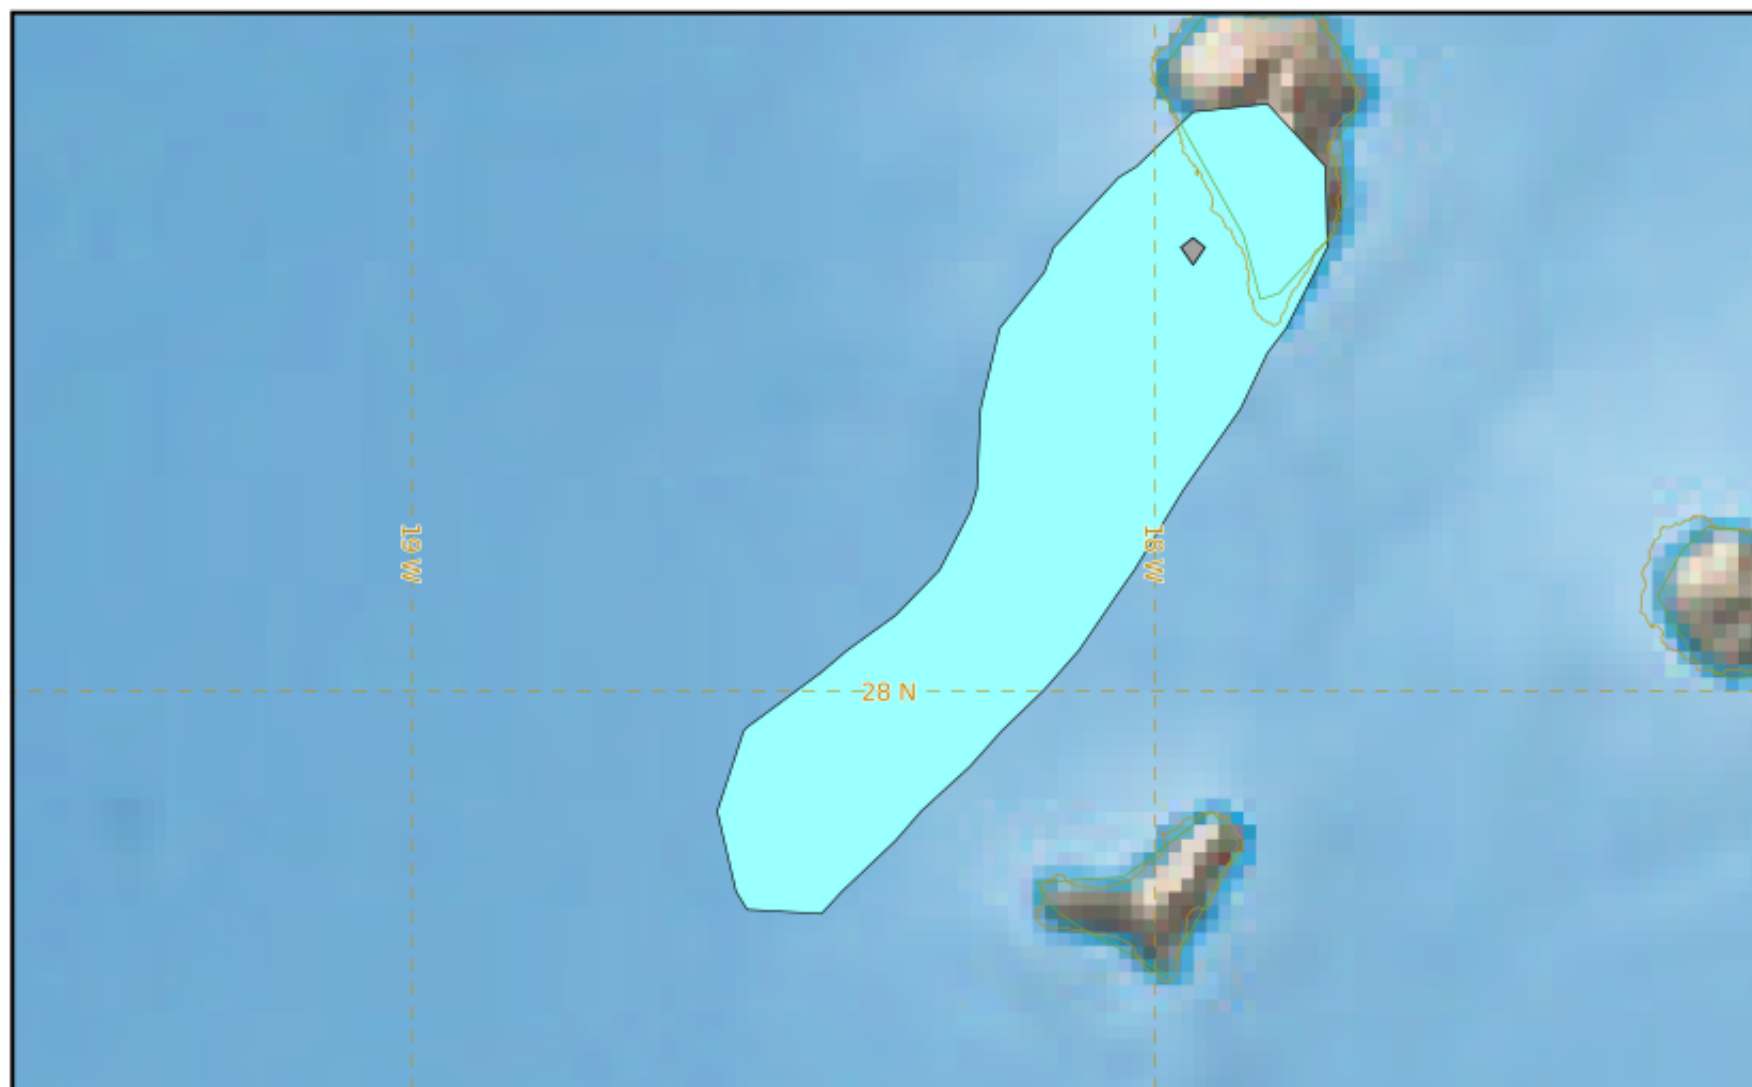

LA PALMA

Modelled Ash Concentration from SFC to FL200

validity : 28/11/2021 09h00 UTC

This is a guidance product, supplemental to the official VAAC Toulouse Volcanic Ash Advisory and Volcanic Ash Graphic products.

VAAC TOULOUSE

LA PALMA

Modelled Ash Concentration from SFC to FL200

validity : 28/11/2021 15h00 UTC

This is a guidance product, supplemental to the official VAAC Toulouse Volcanic Ash Advisory and Volcanic Ash Graphic products.

VAAC TOULOUSE

LA PALMA

Modelled Ash Concentration from SFC to FL200

validity : 28/11/2021 21h00 UTC

This is a guidance product, supplemental to the official VAAC Toulouse Volcanic Ash Advisory and Volcanic Ash Graphic products.

VAAC TOULOUSE

LA PALMA

Modelled Ash Concentration from SFC to FL200

validity : 29/11/2021 03h00 UTC

This is a guidance product, supplemental to the official VAAC Toulouse Volcanic Ash Advisory and Volcanic Ash Graphic products.