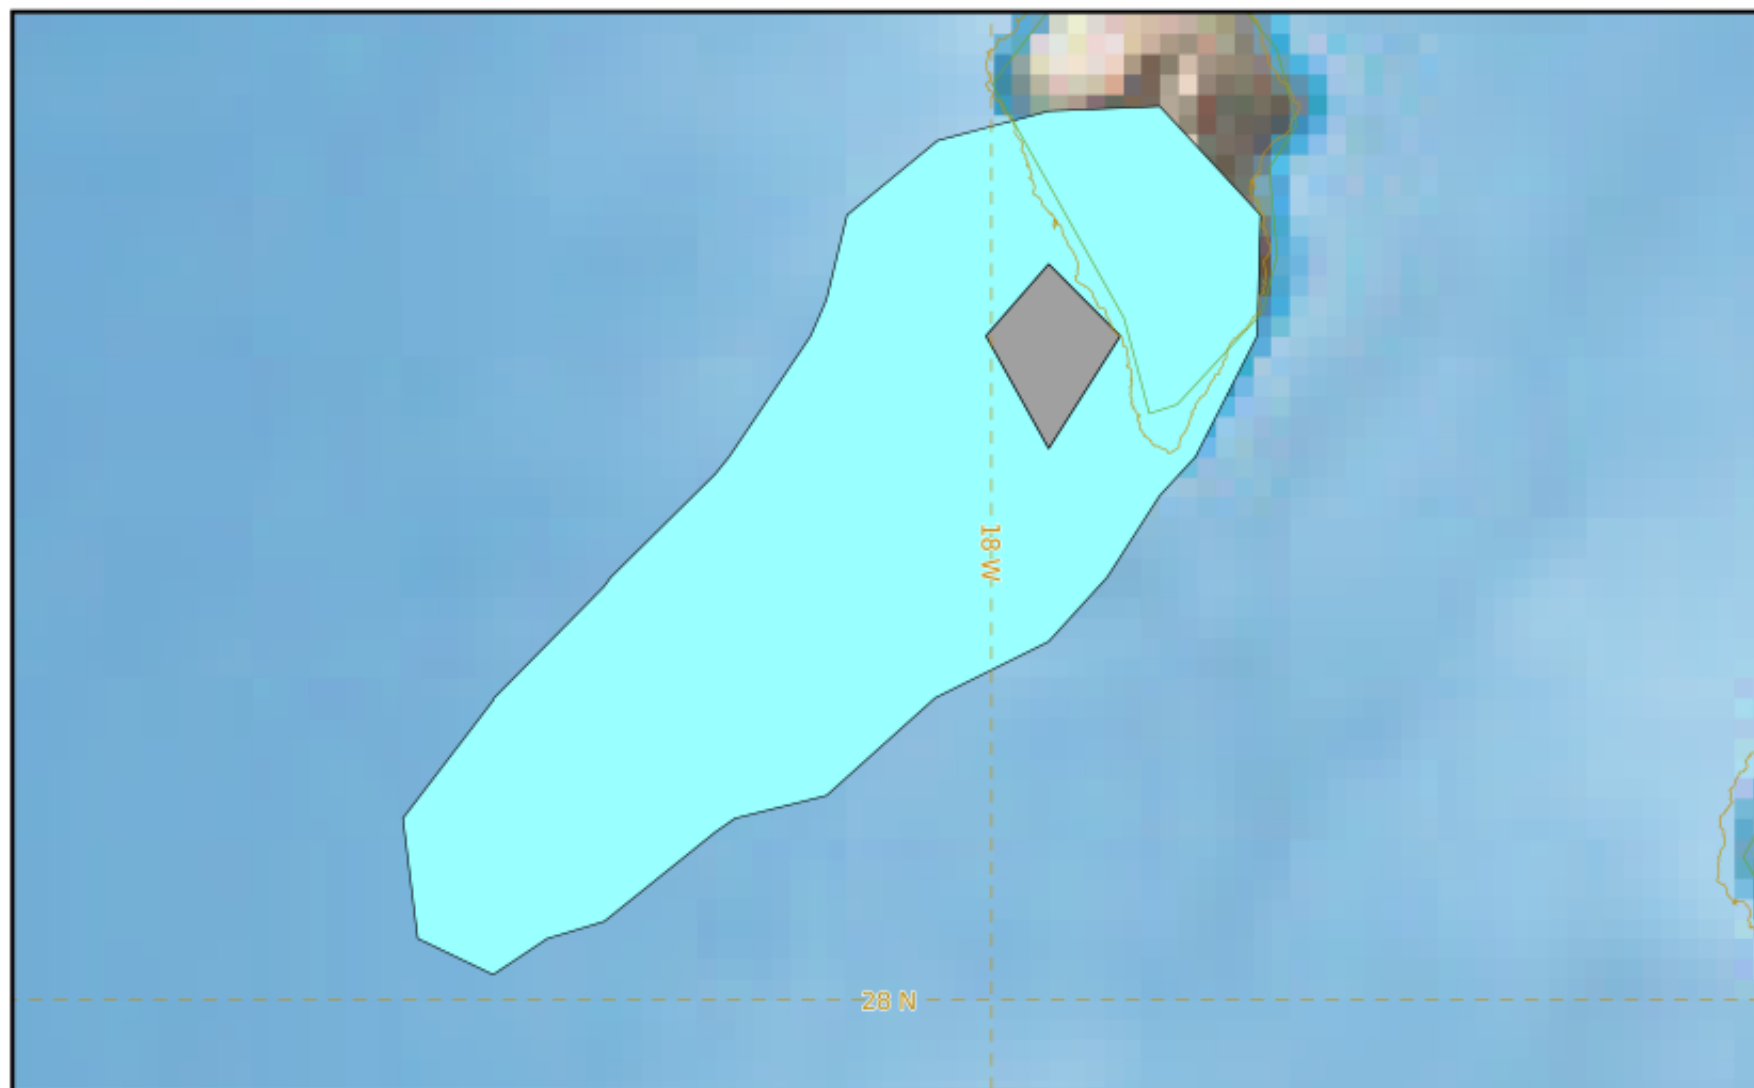

LA PALMA

Modelled Ash Concentration from SFC to FL200

validity : 30/11/2021 09h00 UTC

This is a guidance product, supplemental to the official VAAC Toulouse Volcanic Ash Advisory and Volcanic Ash Graphic products.

VAAC TOULOUSE

LA PALMA

Modelled Ash Concentration from SFC to FL200

validity : 30/11/2021 15h00 UTC

This is a guidance product, supplemental to the official VAAC Toulouse Volcanic Ash Advisory and Volcanic Ash Graphic products.

VAAC TOULOUSE

LA PALMA

Modelled Ash Concentration from SFC to FL200

validity : 30/11/2021 21h00 UTC

This is a guidance product, supplemental to the official VAAC Toulouse Volcanic Ash Advisory and Volcanic Ash Graphic products.