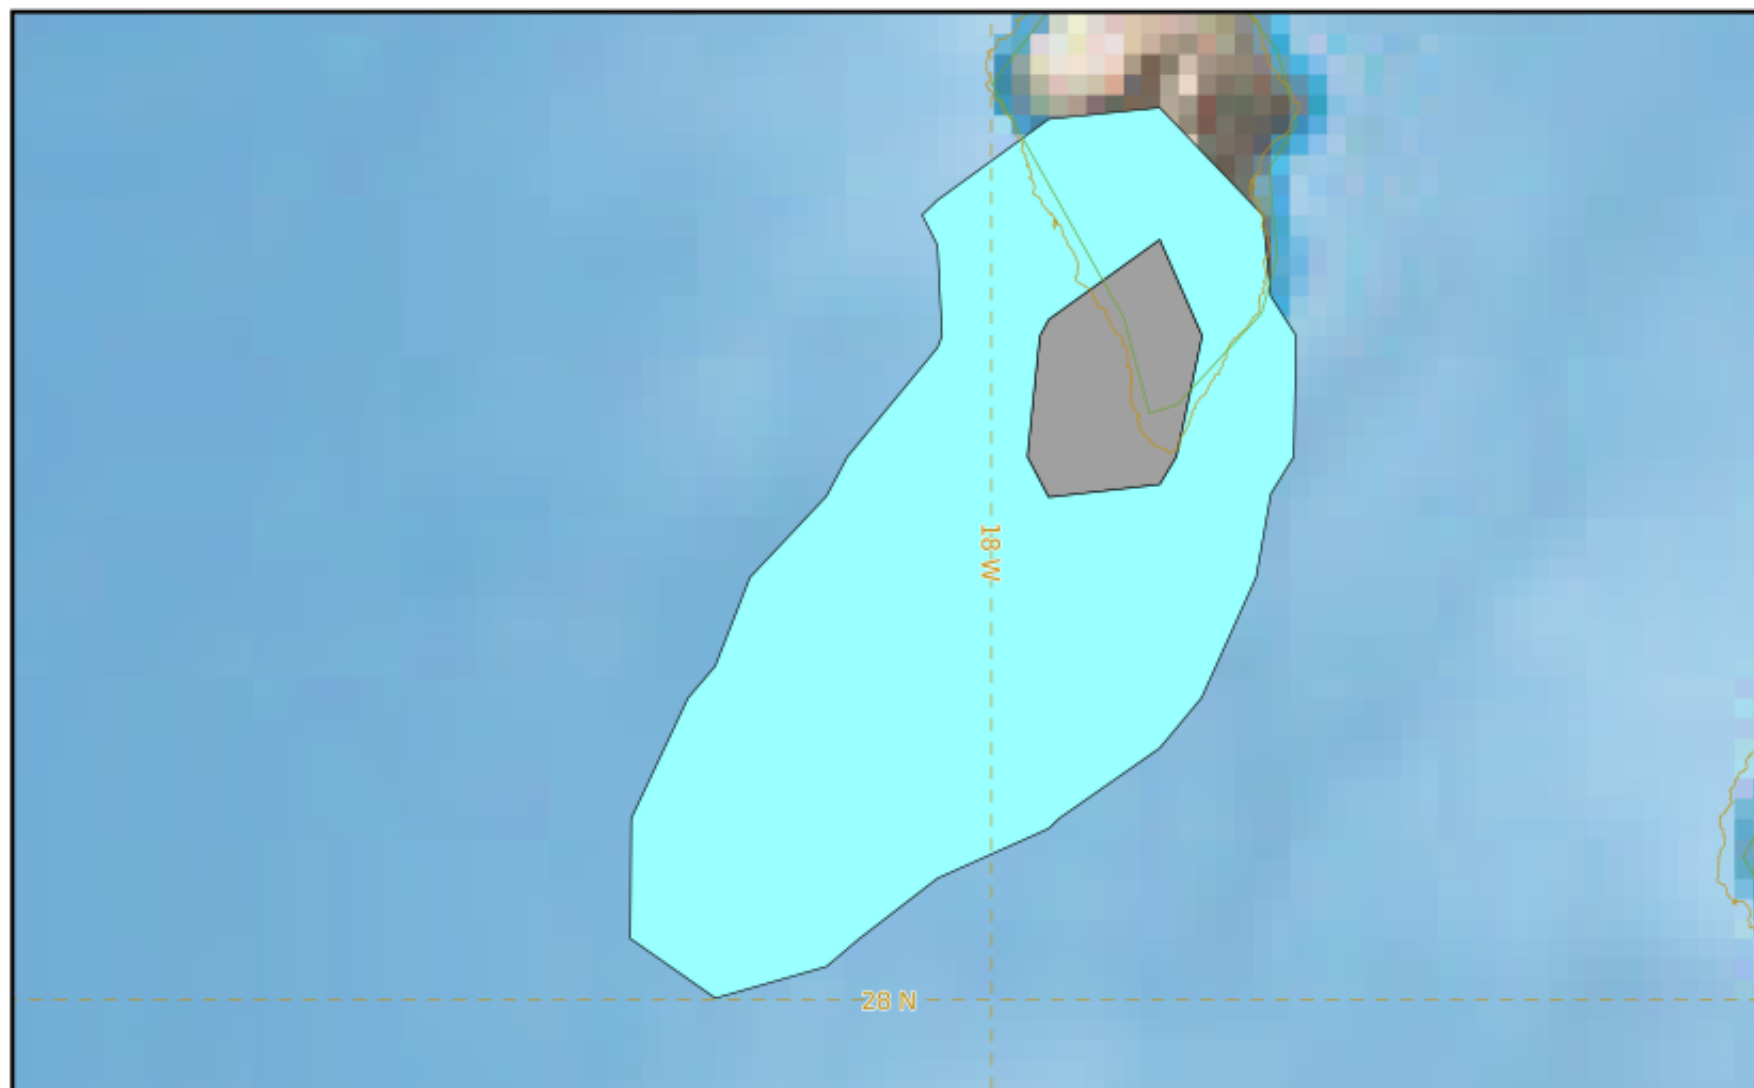

VAAC TOULOUSE

LA PALMA

Modelled Ash Concentration from SFC to FL200

validity : 30/11/2021 15h00 UTC

This is a guidance product, supplemental to the official VAAC Toulouse Volcanic Ash Advisory and Volcanic Ash Graphic products.

VAAC TOULOUSE

LA PALMA

Modelled Ash Concentration from SFC to FL200

validity : 30/11/2021 21h00 UTC

This is a guidance product, supplemental to the official VAAC Toulouse Volcanic Ash Advisory and Volcanic Ash Graphic products.

VAAC TOULOUSE

LA PALMA

Modelled Ash Concentration from SFC to FL200

validity : 01/12/2021 03h00 UTC

This is a guidance product, supplemental to the official VAAC Toulouse Volcanic Ash Advisory and Volcanic Ash Graphic products.