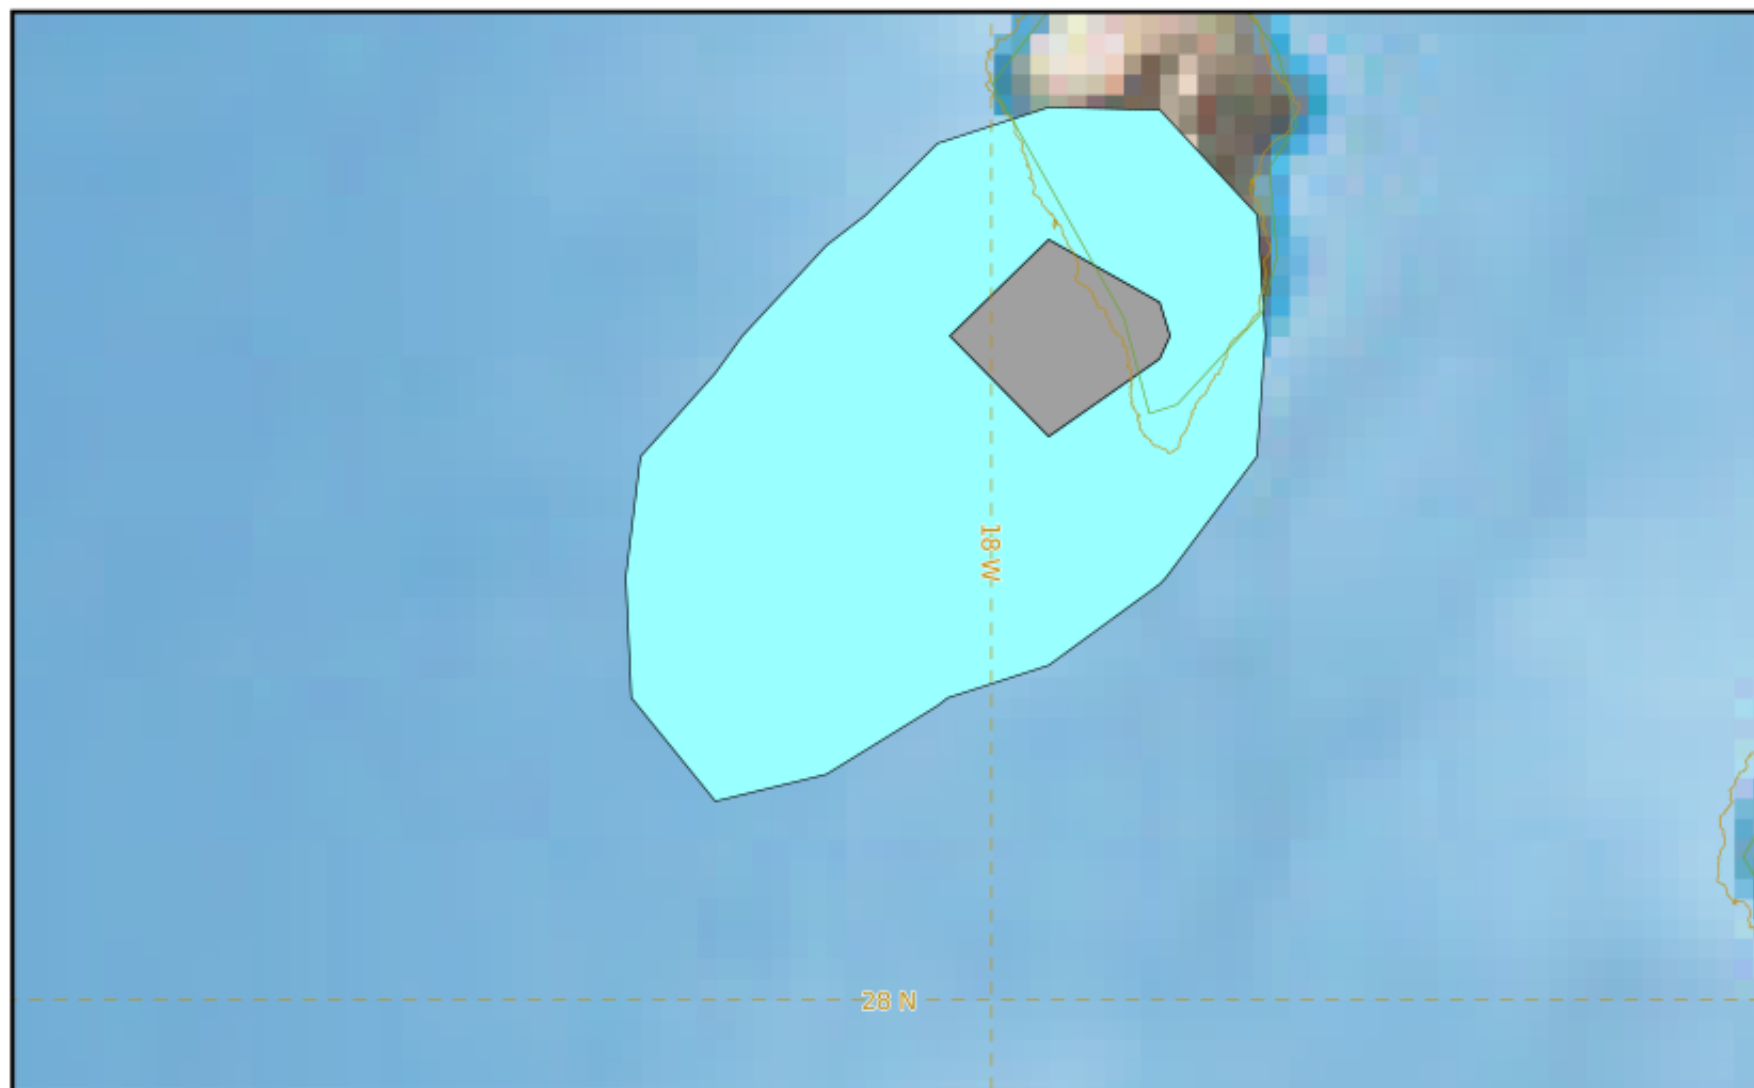

LA PALMA

Modelled Ash Concentration from SFC to FL200

validity : 30/11/2021 09h00 UTC

This is a guidance product, supplemental to the official VAAC Toulouse Volcanic Ash Advisory and Volcanic Ash Graphic products.

VAAC TOULOUSE

LA PALMA

Modelled Ash Concentration from SFC to FL200

validity : 30/11/2021 15h00 UTC

This is a guidance product, supplemental to the official VAAC Toulouse Volcanic Ash Advisory and Volcanic Ash Graphic products.

VAAC TOULOUSE

LA PALMA

Modelled Ash Concentration from SFC to FL200

validity : 30/11/2021 21h00 UTC

This is a guidance product, supplemental to the official VAAC Toulouse Volcanic Ash Advisory and Volcanic Ash Graphic products.