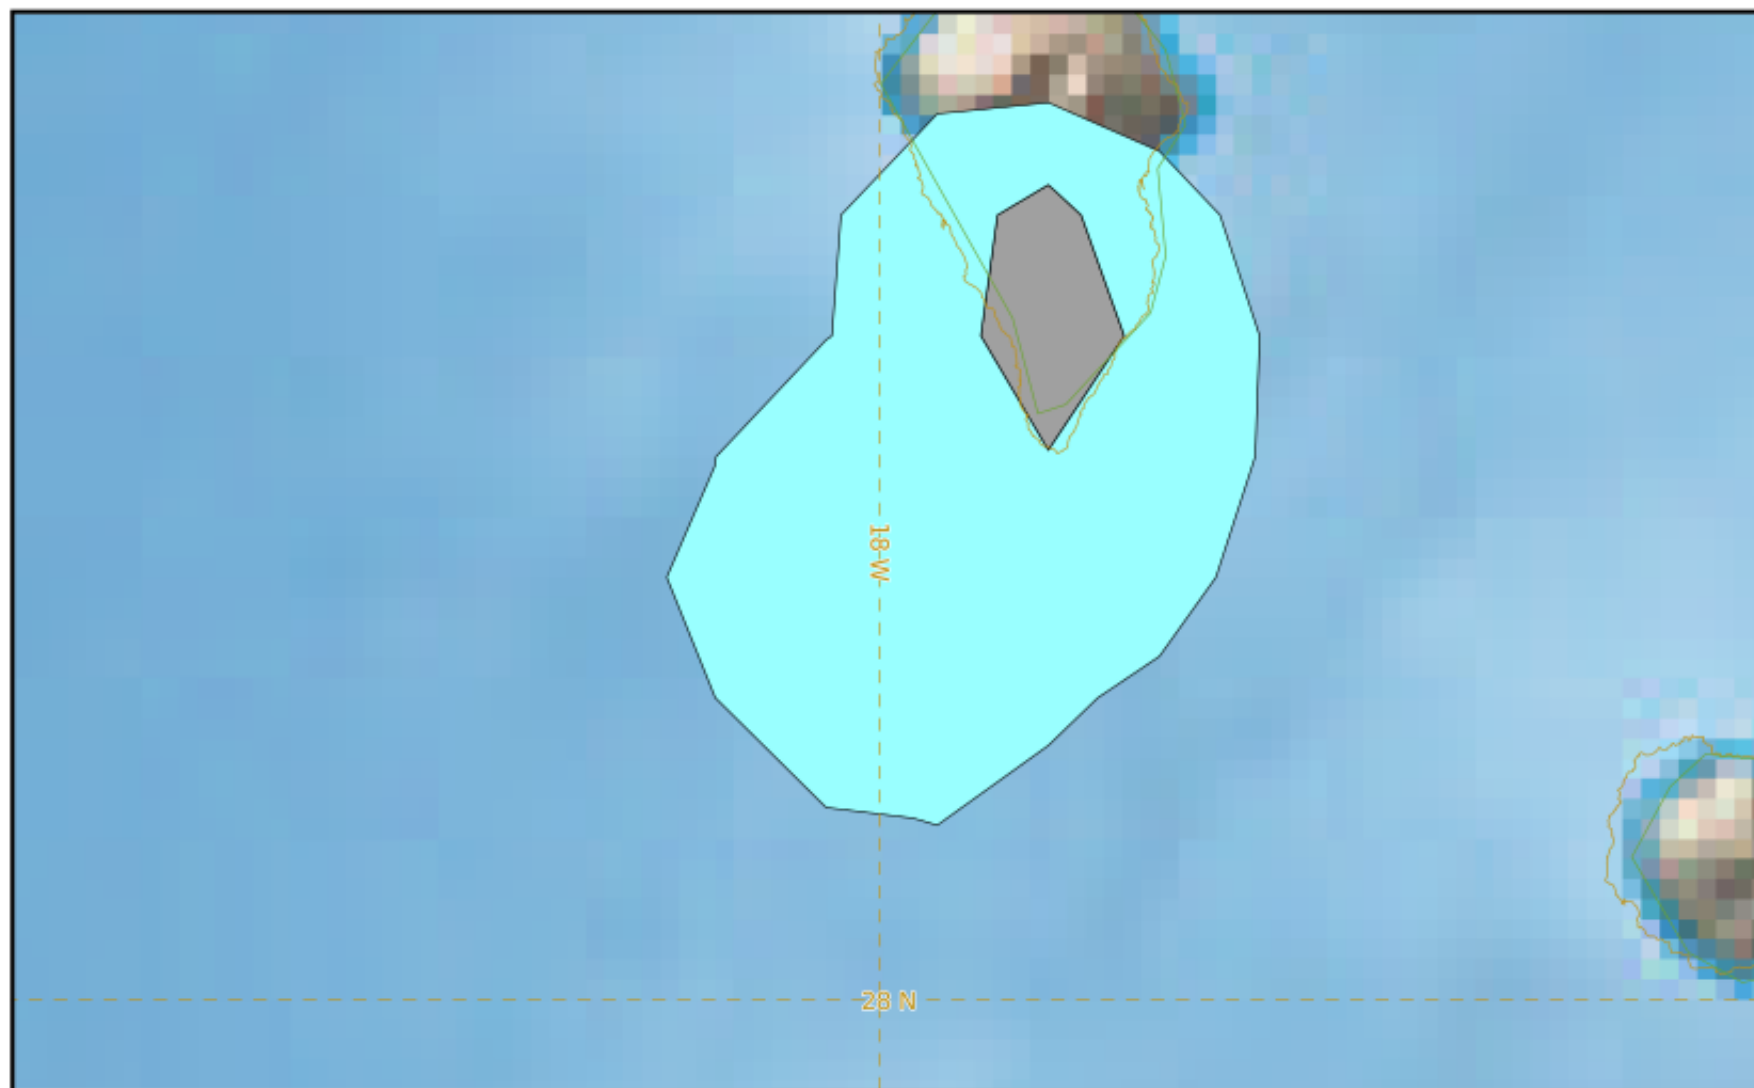

VAAC TOULOUSE

LA PALMA

Modelled Ash Concentration from SFC to FL200

validity : 30/11/2021 21h00 UTC

This is a guidance product, supplemental to the official VAAC Toulouse Volcanic Ash Advisory and Volcanic Ash Graphic products.

VAAC TOULOUSE

LA PALMA

Modelled Ash Concentration from SFC to FL200

validity : 01/12/2021 03h00 UTC

This is a guidance product, supplemental to the official VAAC Toulouse Volcanic Ash Advisory and Volcanic Ash Graphic products.

VAAC TOULOUSE

LA PALMA

Modelled Ash Concentration from SFC to FL200

validity : 01/12/2021 09h00 UTC

This is a guidance product, supplemental to the official VAAC Toulouse Volcanic Ash Advisory and Volcanic Ash Graphic products.