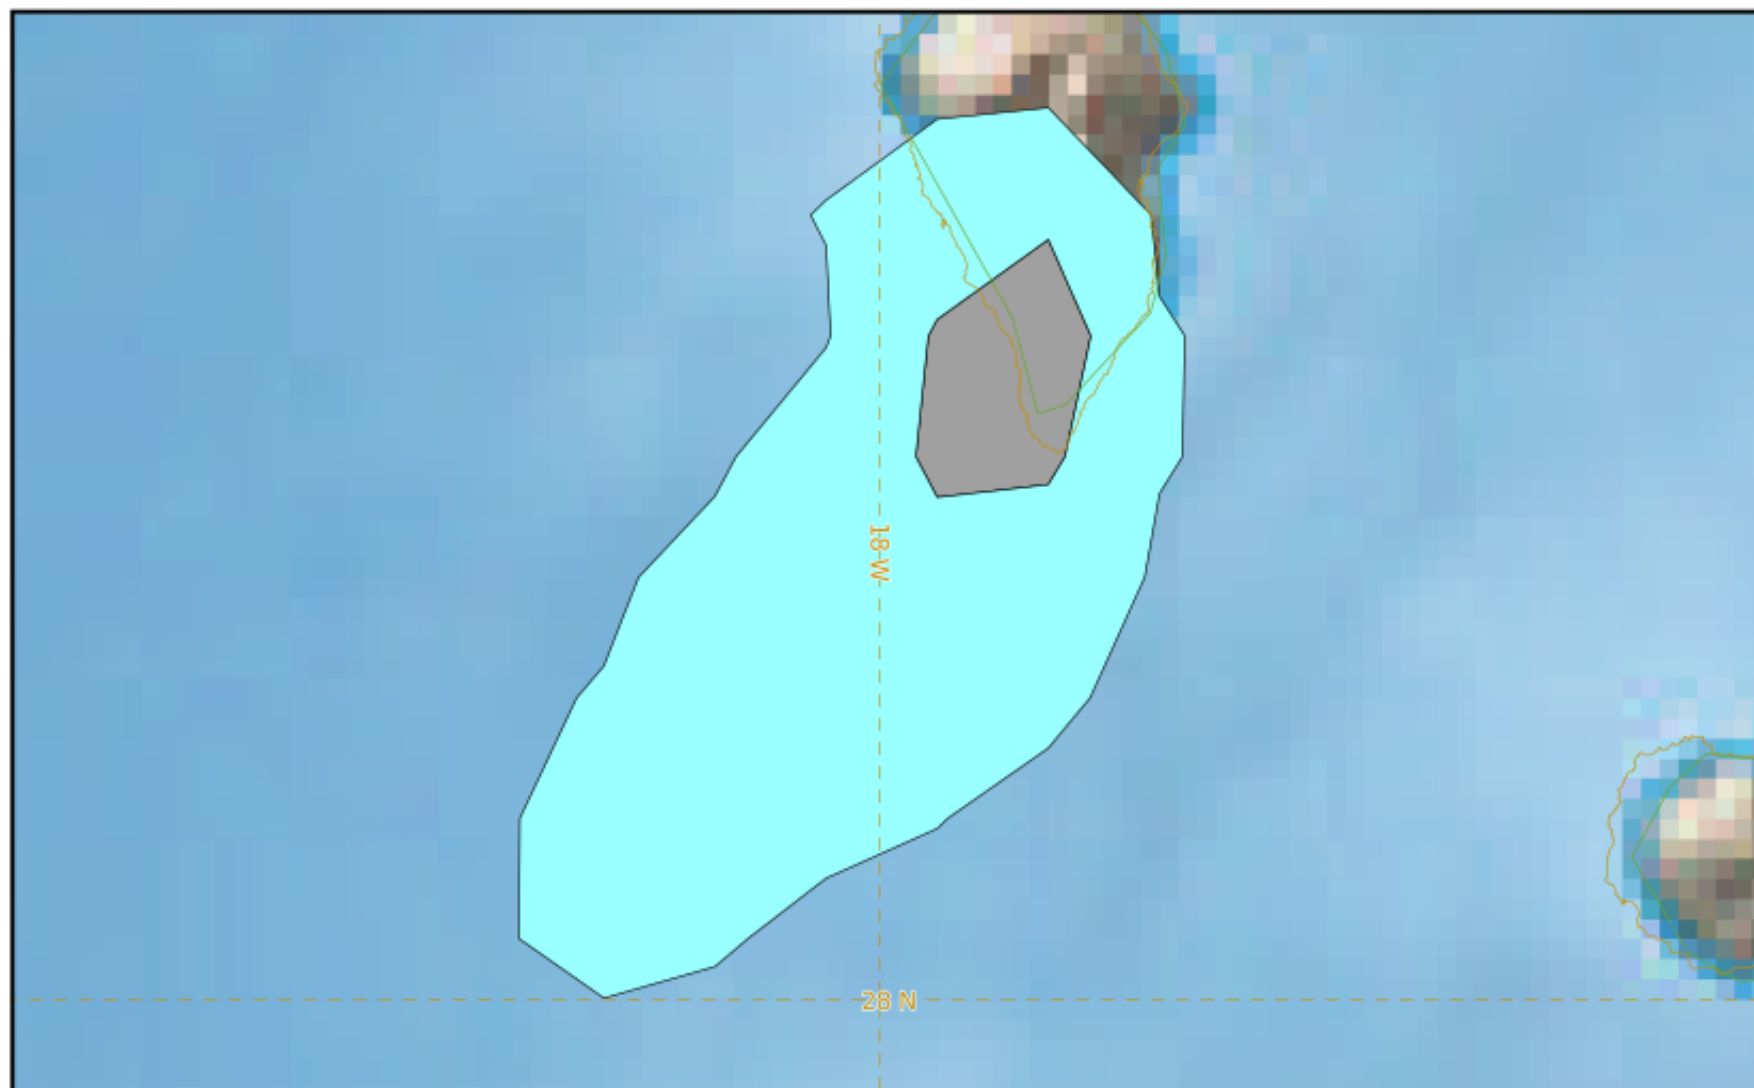

LA PALMA

Modelled Ash Concentration from SFC to FL200

validity : 30/11/2021 15h00 UTC

This is a guidance product, supplemental to the official VAAC Toulouse Volcanic Ash Advisory and Volcanic Ash Graphic products.

VAAC TOULOUSE

LA PALMA

Modelled Ash Concentration from SFC to FL200

validity : 30/11/2021 21h00 UTC

This is a guidance product, supplemental to the official VAAC Toulouse Volcanic Ash Advisory and Volcanic Ash Graphic products.

VAAC TOULOUSE

LA PALMA

Modelled Ash Concentration from SFC to FL200

validity : 01/12/2021 03h00 UTC

This is a guidance product, supplemental to the official VAAC Toulouse Volcanic Ash Advisory and Volcanic Ash Graphic products.