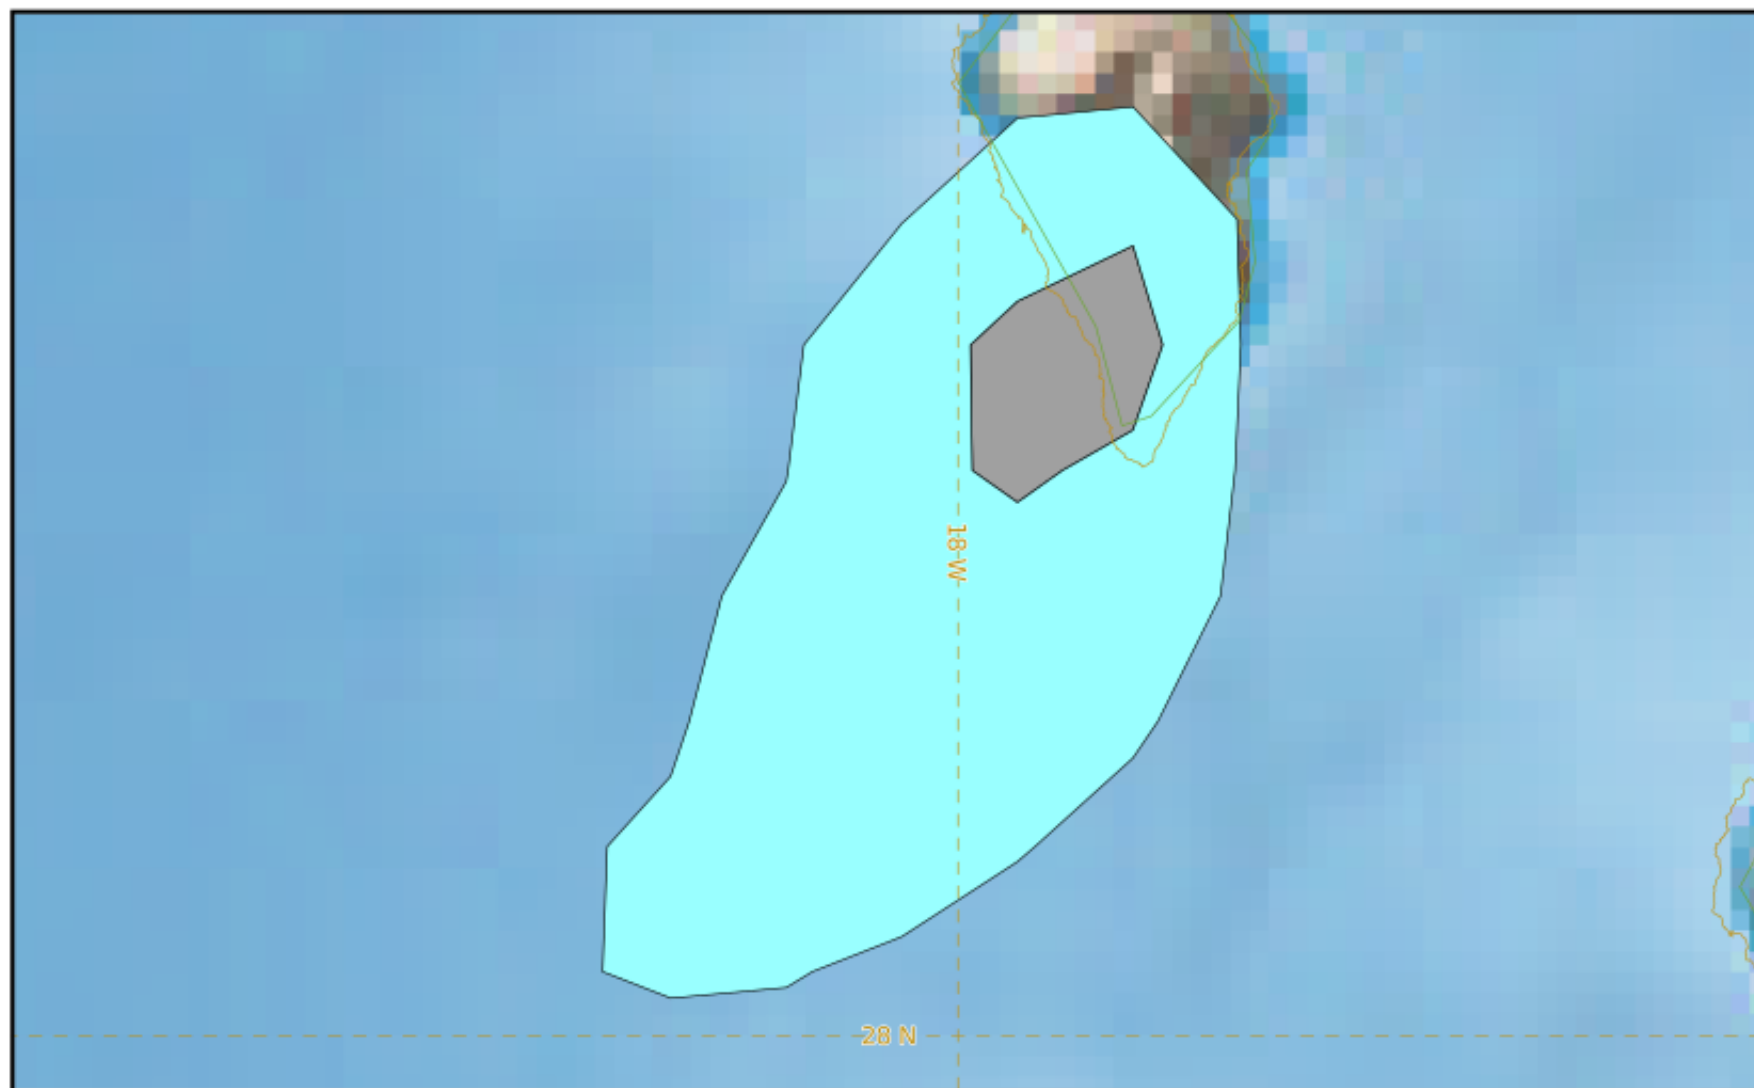

# LA PALMA

## Modelled Ash Concentration from SFC to FL200

**validity : 30/11/2021 21h00 UTC**

This is a guidance product, supplemental to the official VAAC Toulouse Volcanic Ash Advisory and Volcanic Ash Graphic products.