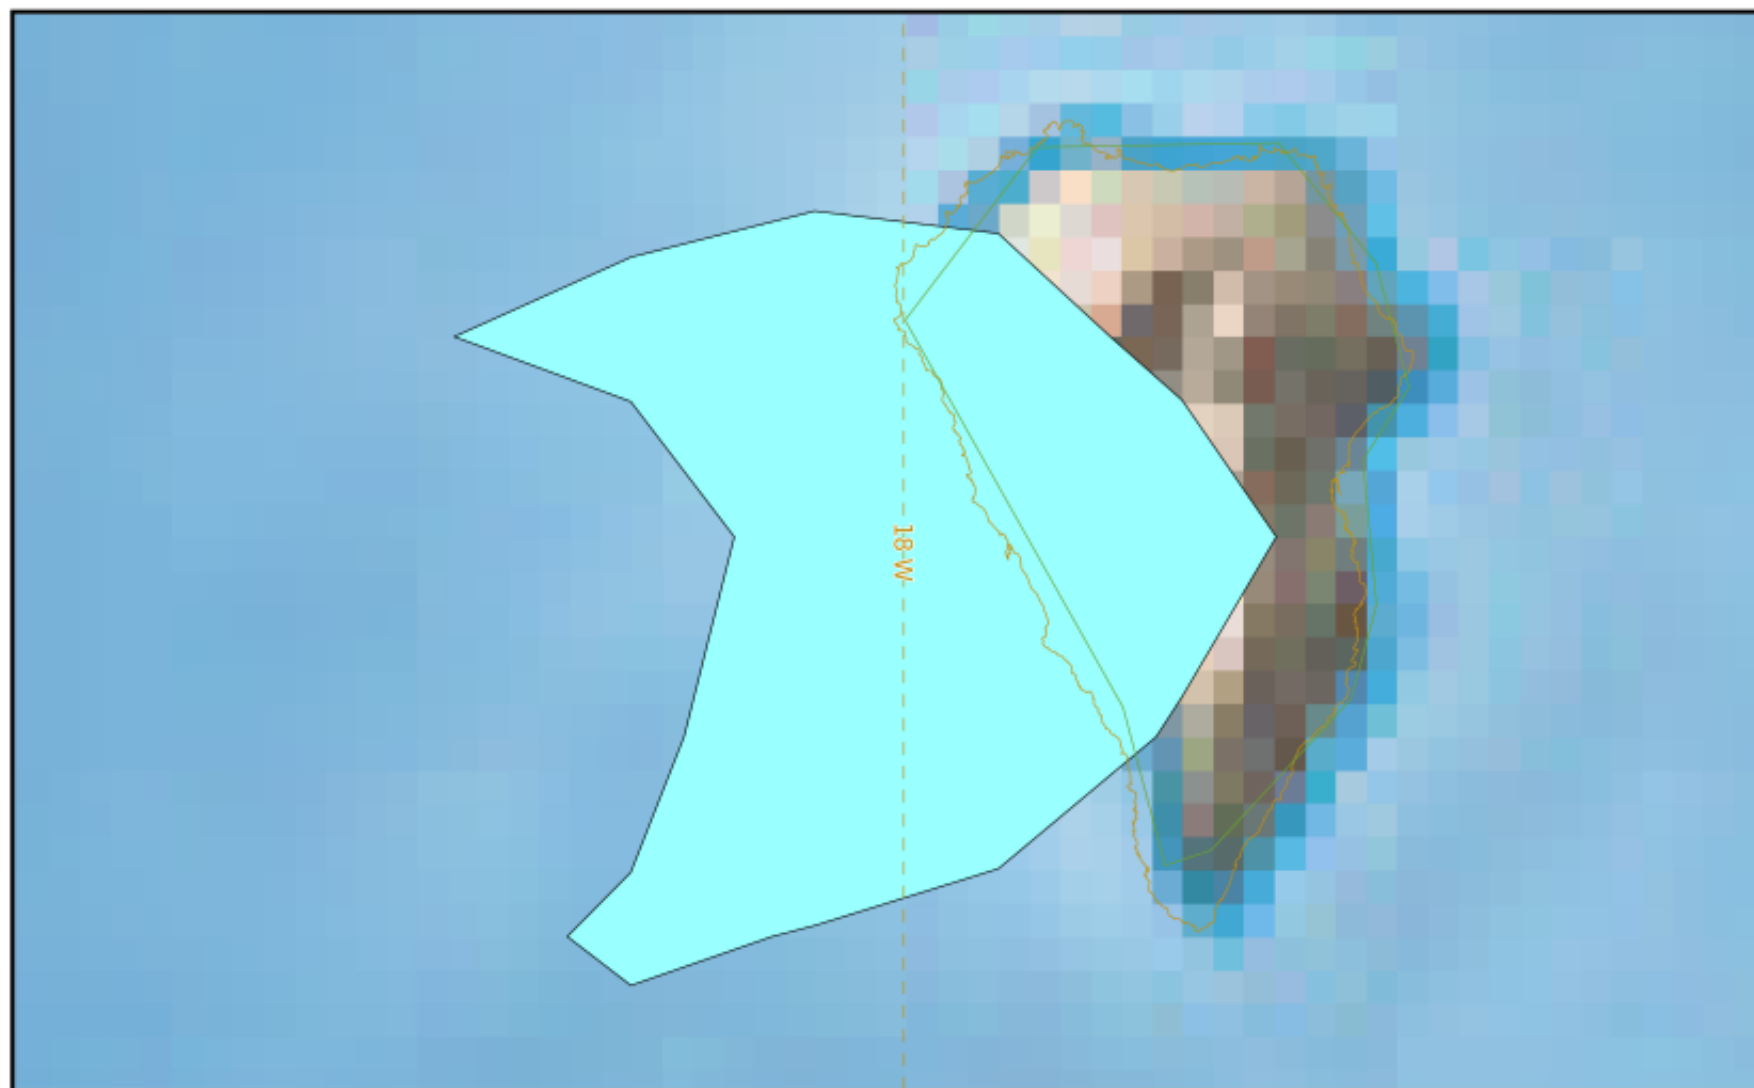

# LA PALMA

## Modelled Ash Concentration from SFC to FL200

**validity : 06/12/2021 21h00 UTC**

This is a guidance product, supplemental to the official VAAC Toulouse Volcanic Ash Advisory and Volcanic Ash Graphic products.