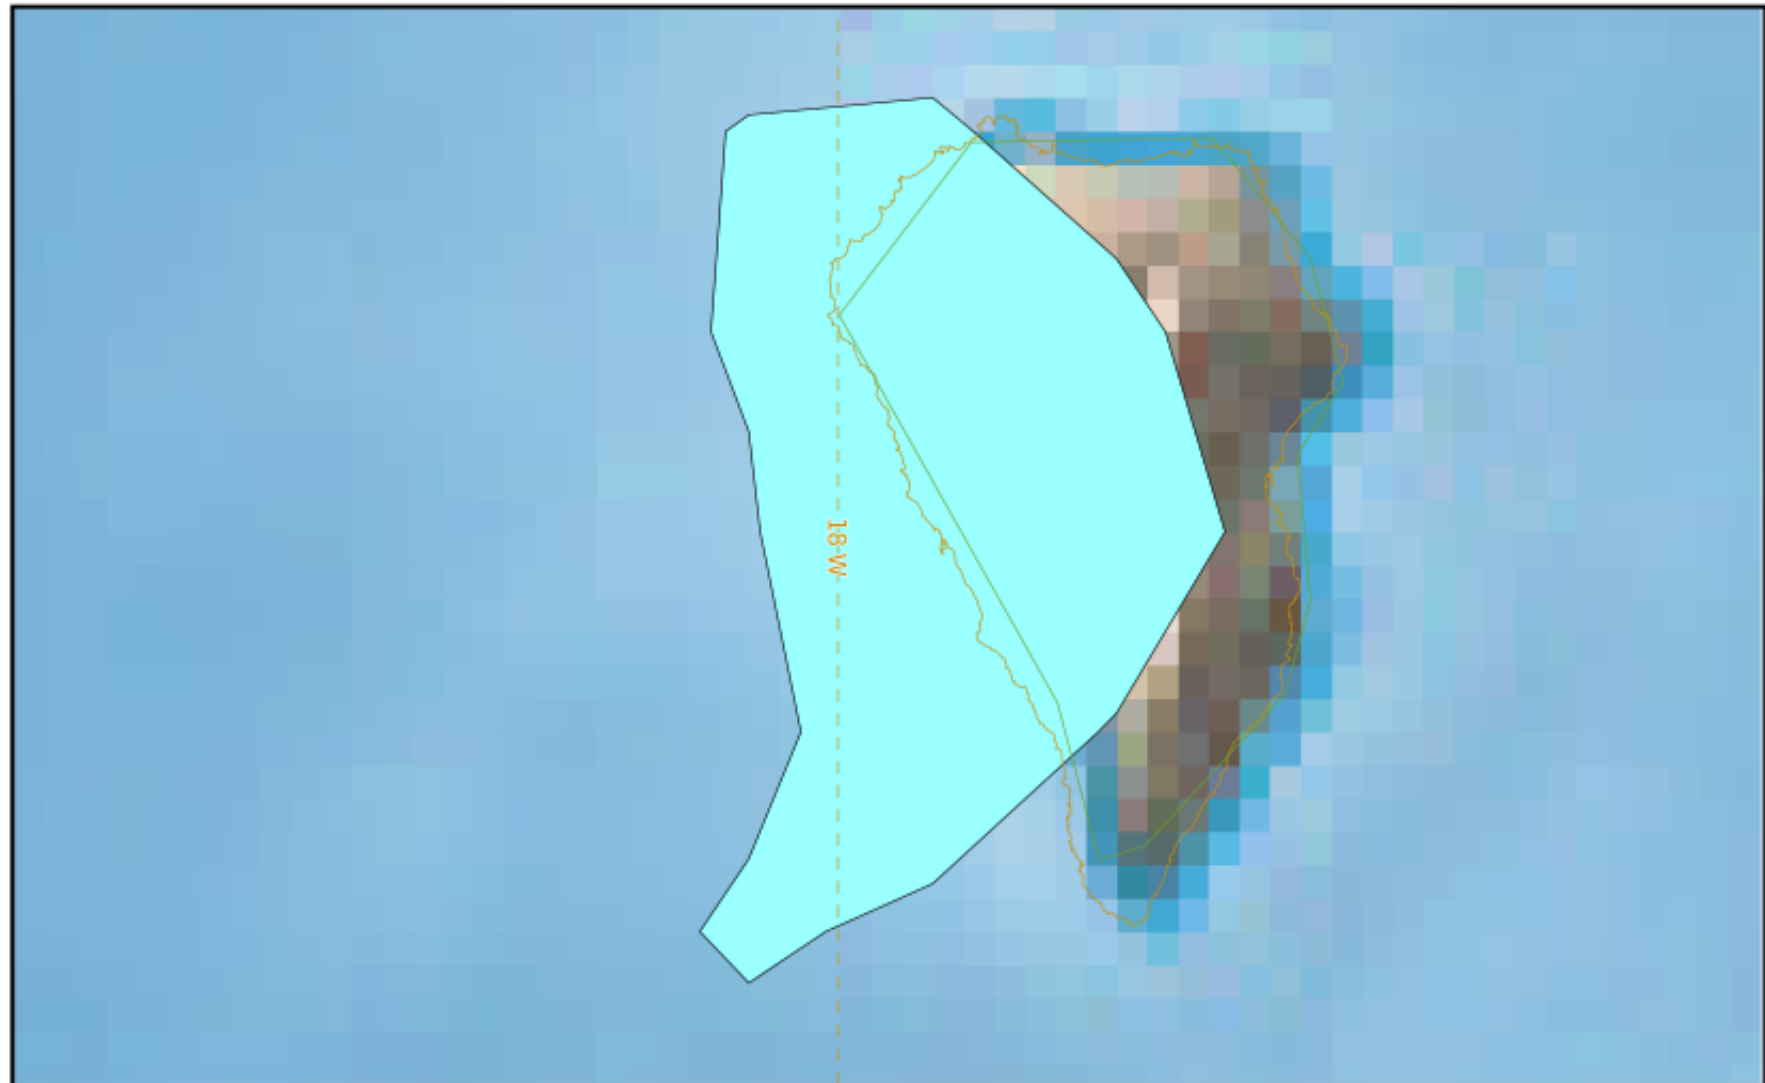

# LA PALMA

## Modelled Ash Concentration from SFC to FL200

**validity : 07/12/2021 03h00 UTC**

This is a guidance product, supplemental to the official VAAC Toulouse Volcanic Ash Advisory and Volcanic Ash Graphic products.