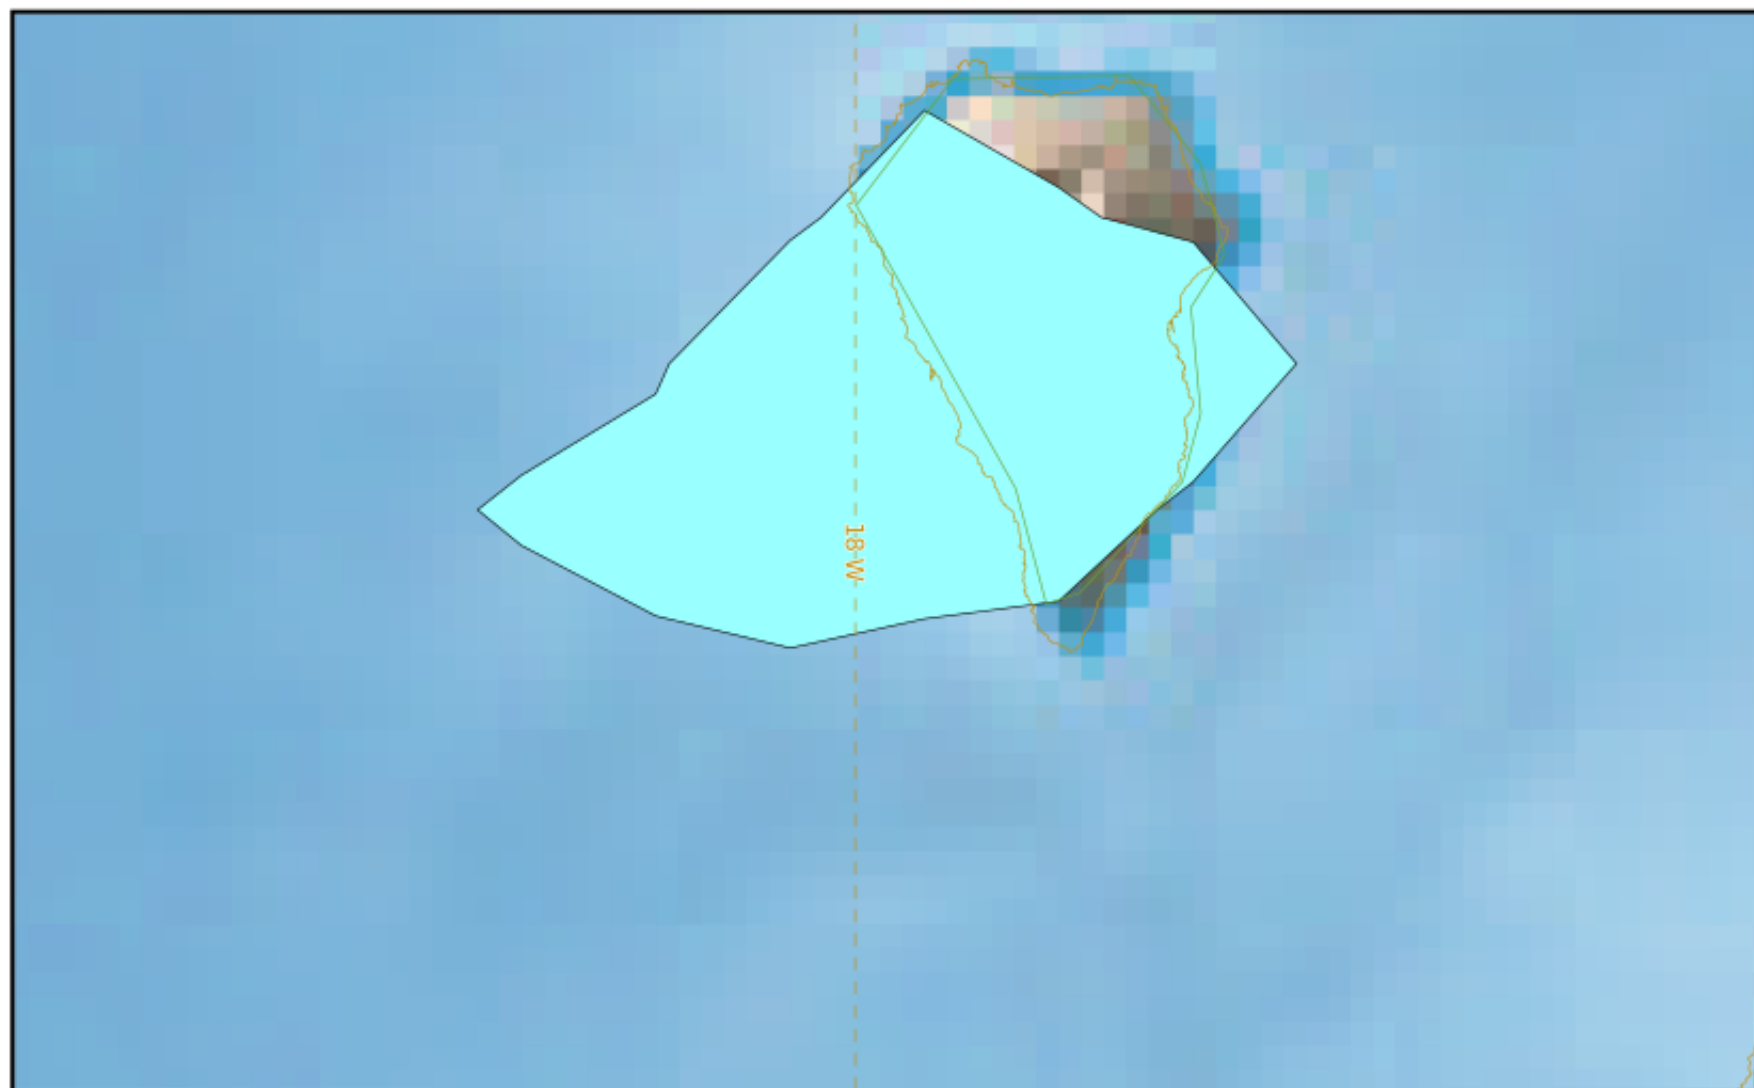

# LA PALMA

## Modelled Ash Concentration from SFC to FL200

**validity : 07/12/2021 16h00 UTC**

This is a guidance product, supplemental to the official VAAC Toulouse Volcanic Ash Advisory and Volcanic Ash Graphic products.