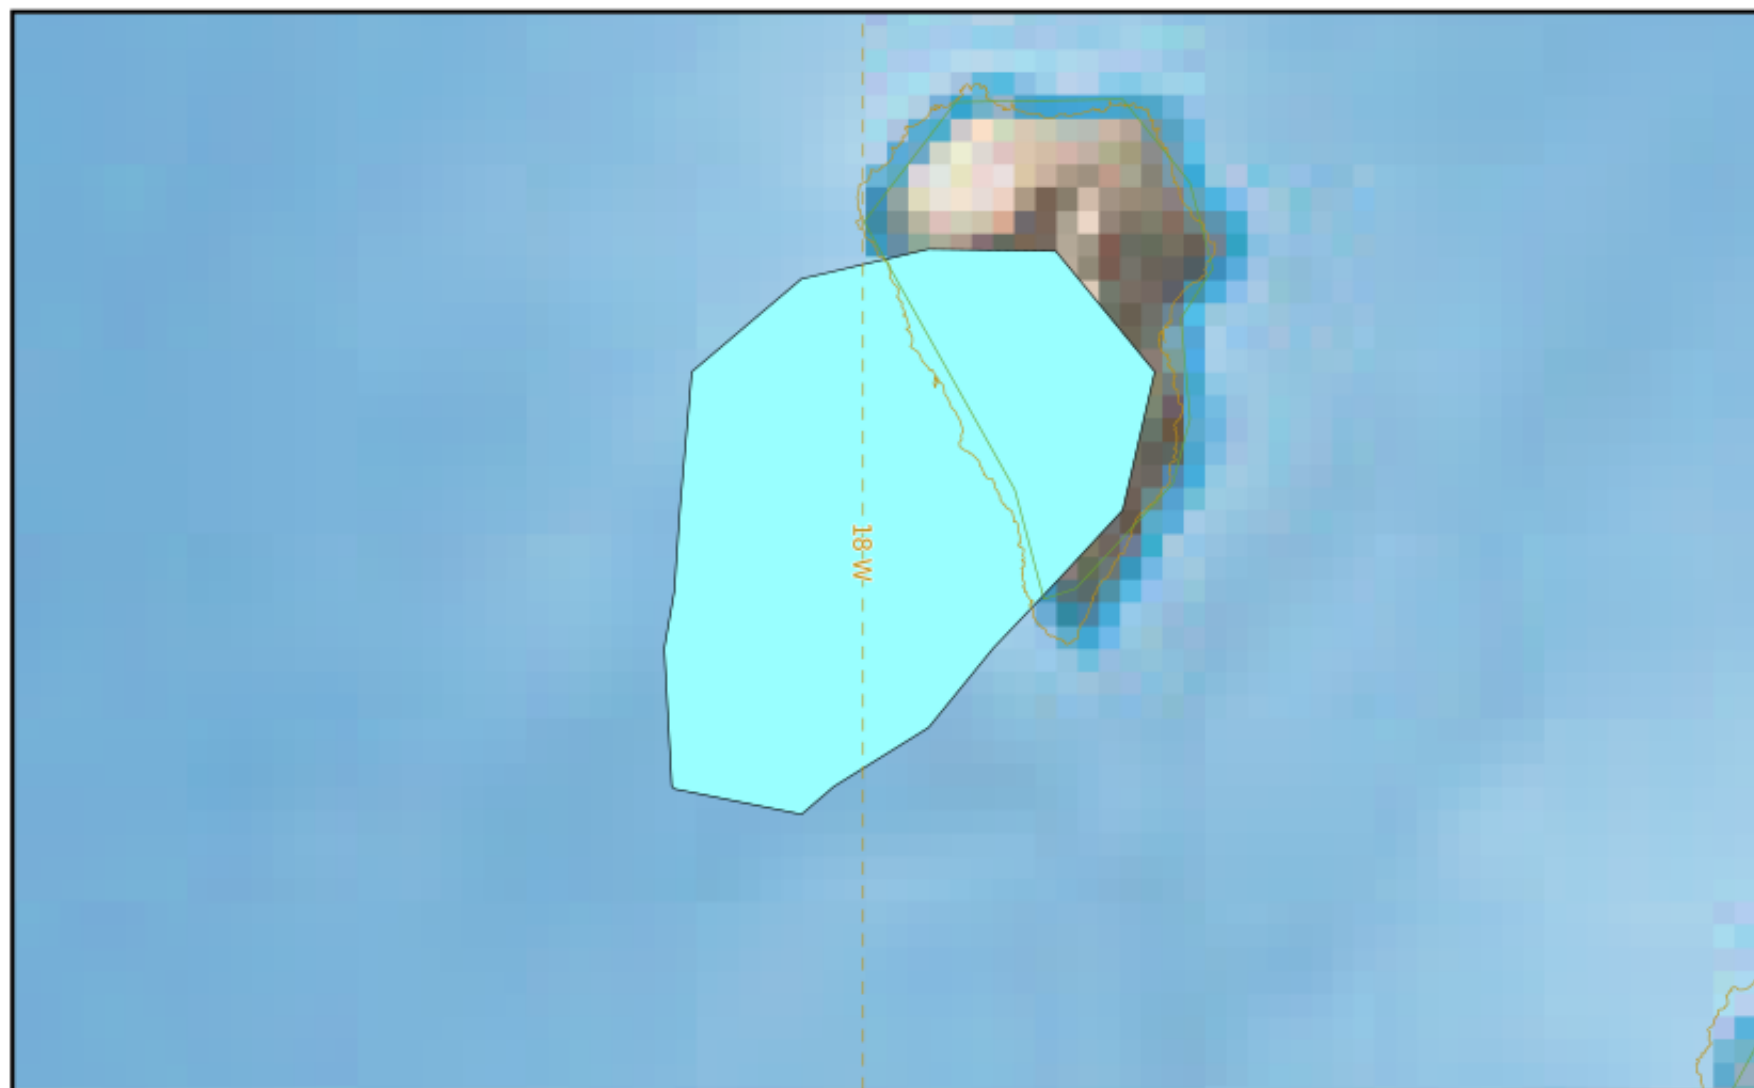

# LA PALMA

## Modelled Ash Concentration from SFC to FL200

**validity : 07/12/2021 21h00 UTC**

This is a guidance product, supplemental to the official VAAC Toulouse Volcanic Ash Advisory and Volcanic Ash Graphic products.