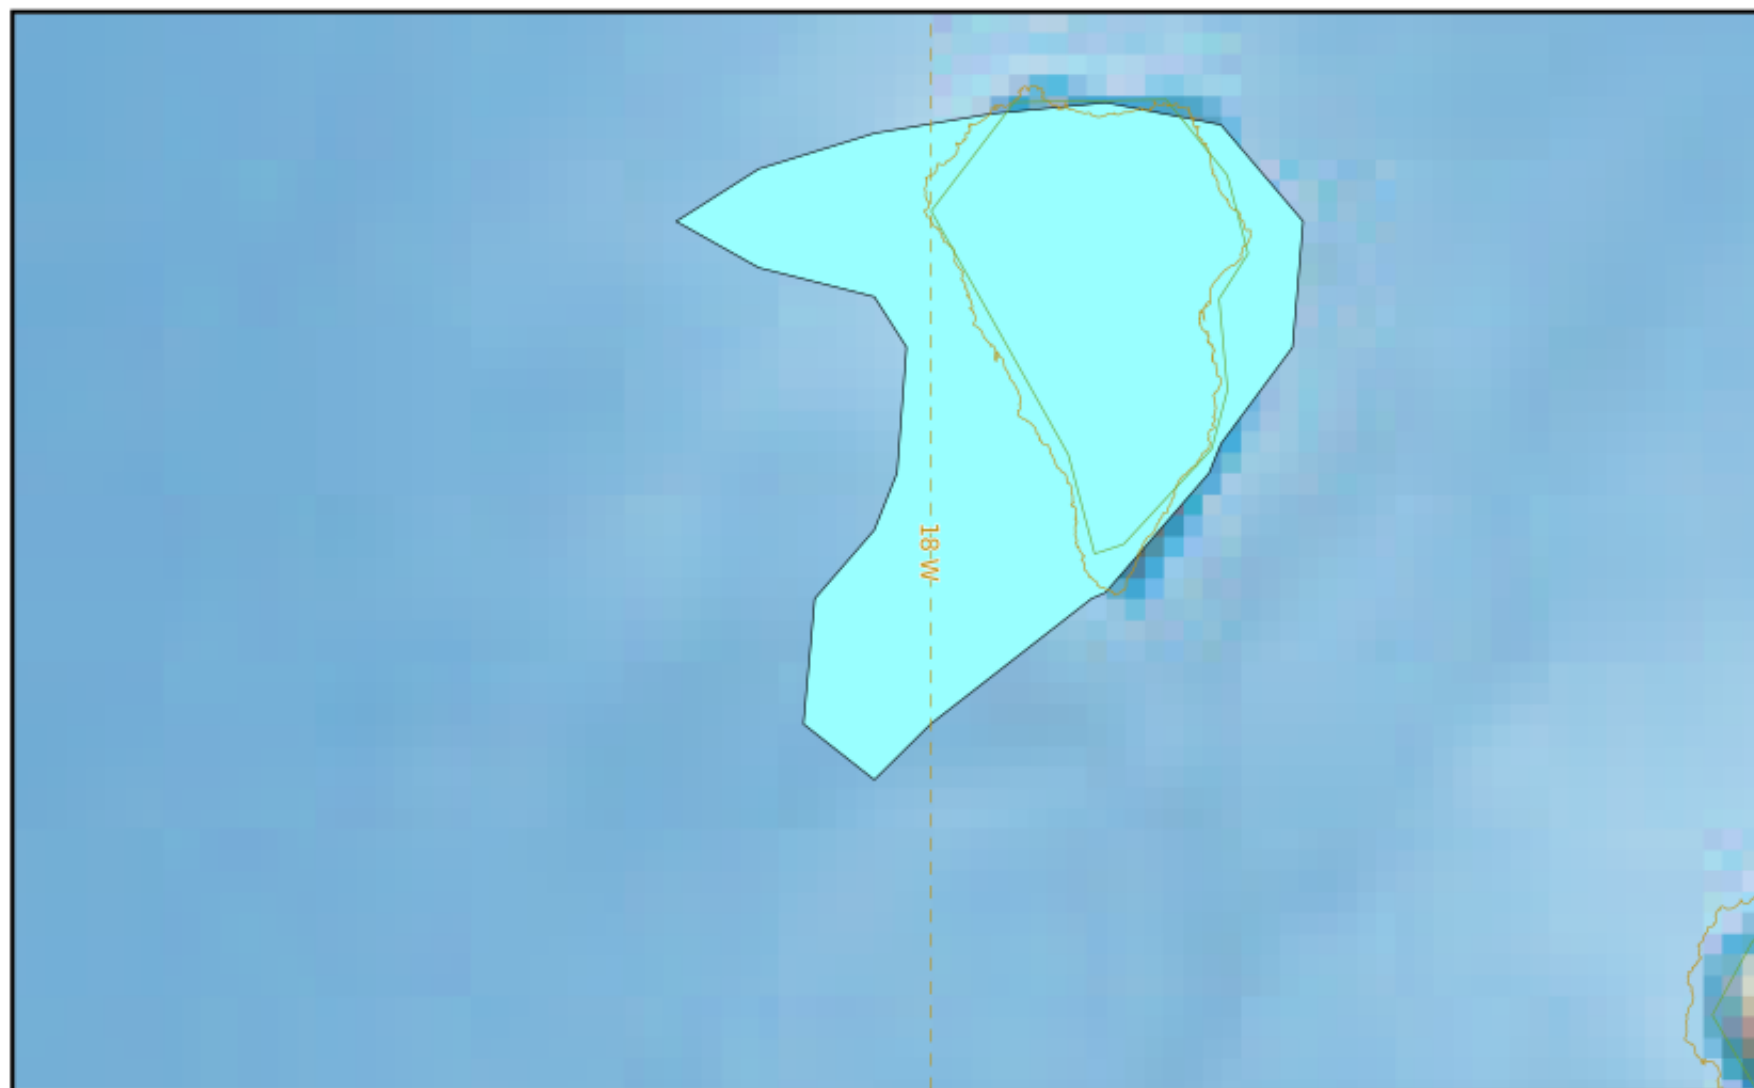

LA PALMA

Modelled Ash Concentration from SFC to FL200

validity : 08/12/2021 03h00 UTC

This is a guidance product, supplemental to the official VAAC Toulouse Volcanic Ash Advisory and Volcanic Ash Graphic products.

VAAC TOULOUSE

LA PALMA

Modelled Ash Concentration from SFC to FL200

validity : 08/12/2021 09h00 UTC

This is a guidance product, supplemental to the official VAAC Toulouse Volcanic Ash Advisory and Volcanic Ash Graphic products.

VAAC TOULOUSE

LA PALMA

Modelled Ash Concentration from SFC to FL200

validity : 08/12/2021 15h00 UTC

This is a guidance product, supplemental to the official VAAC Toulouse Volcanic Ash Advisory and Volcanic Ash Graphic products.

VAAC TOULOUSE

LA PALMA

Modelled Ash Concentration from SFC to FL200

validity : 08/12/2021 21h00 UTC

This is a guidance product, supplemental to the official VAAC Toulouse Volcanic Ash Advisory and Volcanic Ash Graphic products.