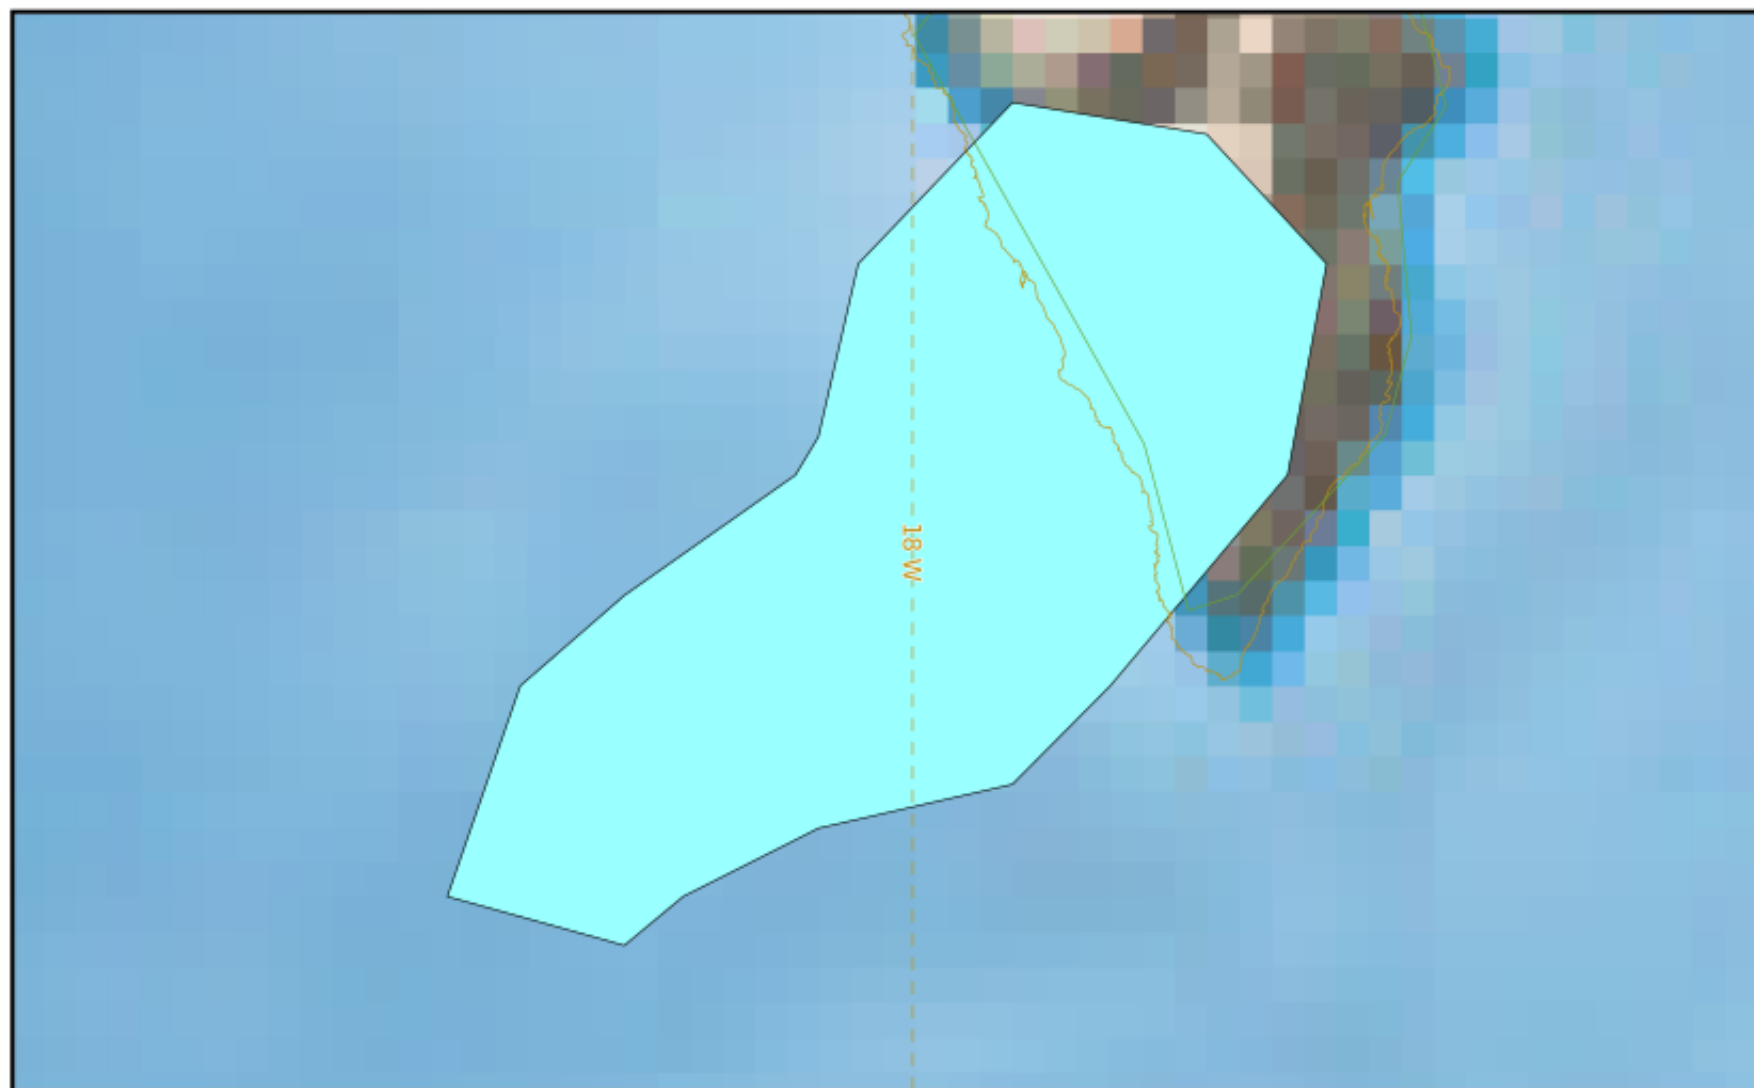

# LA PALMA

## Modelled Ash Concentration from SFC to FL200

**validity : 11/12/2021 15h00 UTC**

This is a guidance product, supplemental to the official VAAC Toulouse Volcanic Ash Advisory and Volcanic Ash Graphic products.